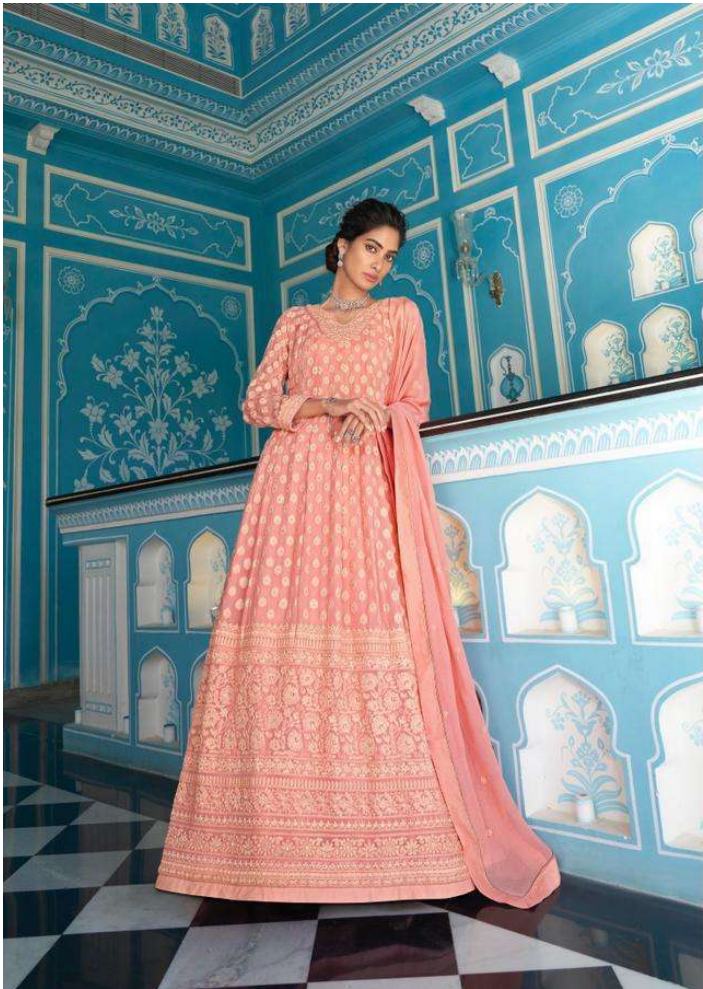

YOU CAN'T START A GOOD
DAY WITHOUT A good fashion

993

S
SAJAWAT
CREATION