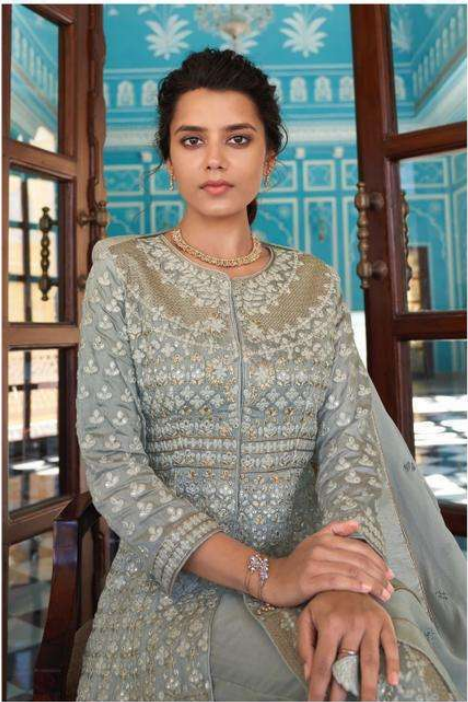


SAJAWAT
CREATION

Chale, main nahiing
UNTIL SOMEONE LIVES IN THEM

MOOD POWERFUL

SAJAWAT
CREATION

Chale, main nahi jing
UNTIL SOMEONE LIVES IN THEM

MOOD POWERFUL

A decorative graphic element consisting of a light blue, ornate floral border. Inside the border, the brand name 'SAJAWAT CREATION' is centered at the top. Below it is a quote in Hindi: 'Chale, main nahi jing' followed by its English translation 'UNTIL SOMEONE LIVES IN THEM'. At the bottom of the border, the phrase 'MOOD POWERFUL' is written in a bold, serif font.

992

SAJAWAT
CREATION

FASHION DESIGN GIVES YOU AN OPPORTUNITY

express how you feel

994

S
SAJAWAT
CREATION

AS ONE ERA FLOWS INTO ANOTHER,
TRADITION is reborn.

BUZZING DIVA - SHINE LIKE DIVAS ON THE FLOOR.
It's not that you shine.