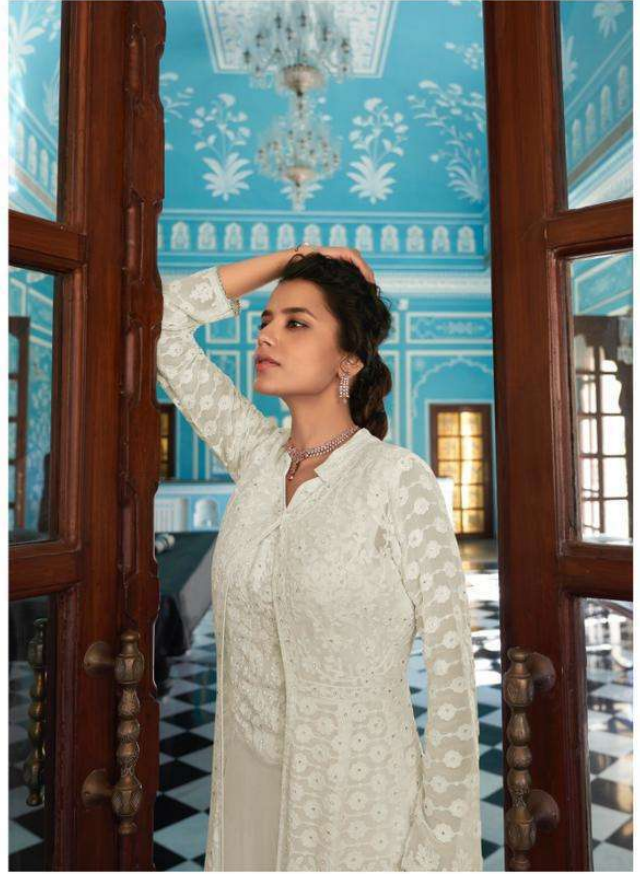


SAJAWAT
CREATION

Chale, main nahiing
UNTIL SOMEONE LIVES IN THEM

MOOD POWERFUL

SAJAWAT
CREATION

Chale, main nahi jing
UNTIL SOMEONE LIVES IN THEM

MOOD POWERFUL

A decorative graphic element consisting of a light blue, ornate floral border. Inside the border, the brand name 'SAJAWAT CREATION' is centered at the top. Below it is a quote in Hindi: 'Chale, main nahi jing' followed by its English translation 'UNTIL SOMEONE LIVES IN THEM'. At the bottom of the border, the phrase 'MOOD POWERFUL' is written in a bold, serif font.

992

SAJAWAT
CREATION

FASHION DESIGN GIVES YOU AN OPPORTUNITY

express how you feel

994

S
SAJAWAT
CREATION

AS ONE ERA FLOWS INTO ANOTHER,
TRADITION is reborn.

BUZZING DIVA - SHINE LIKE DIVAS ON THE FLOOR.
It's not that you shine.