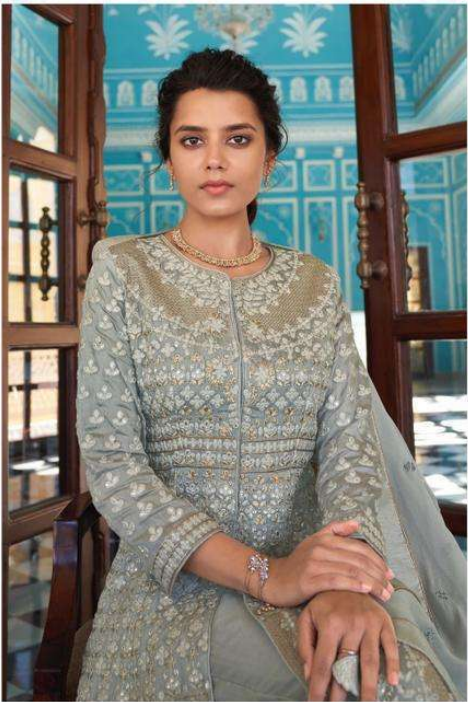

SAJAWAT
CREATION

FASHION DESIGN GIVES YOU AN OPPORTUNITY

express how you feel

994