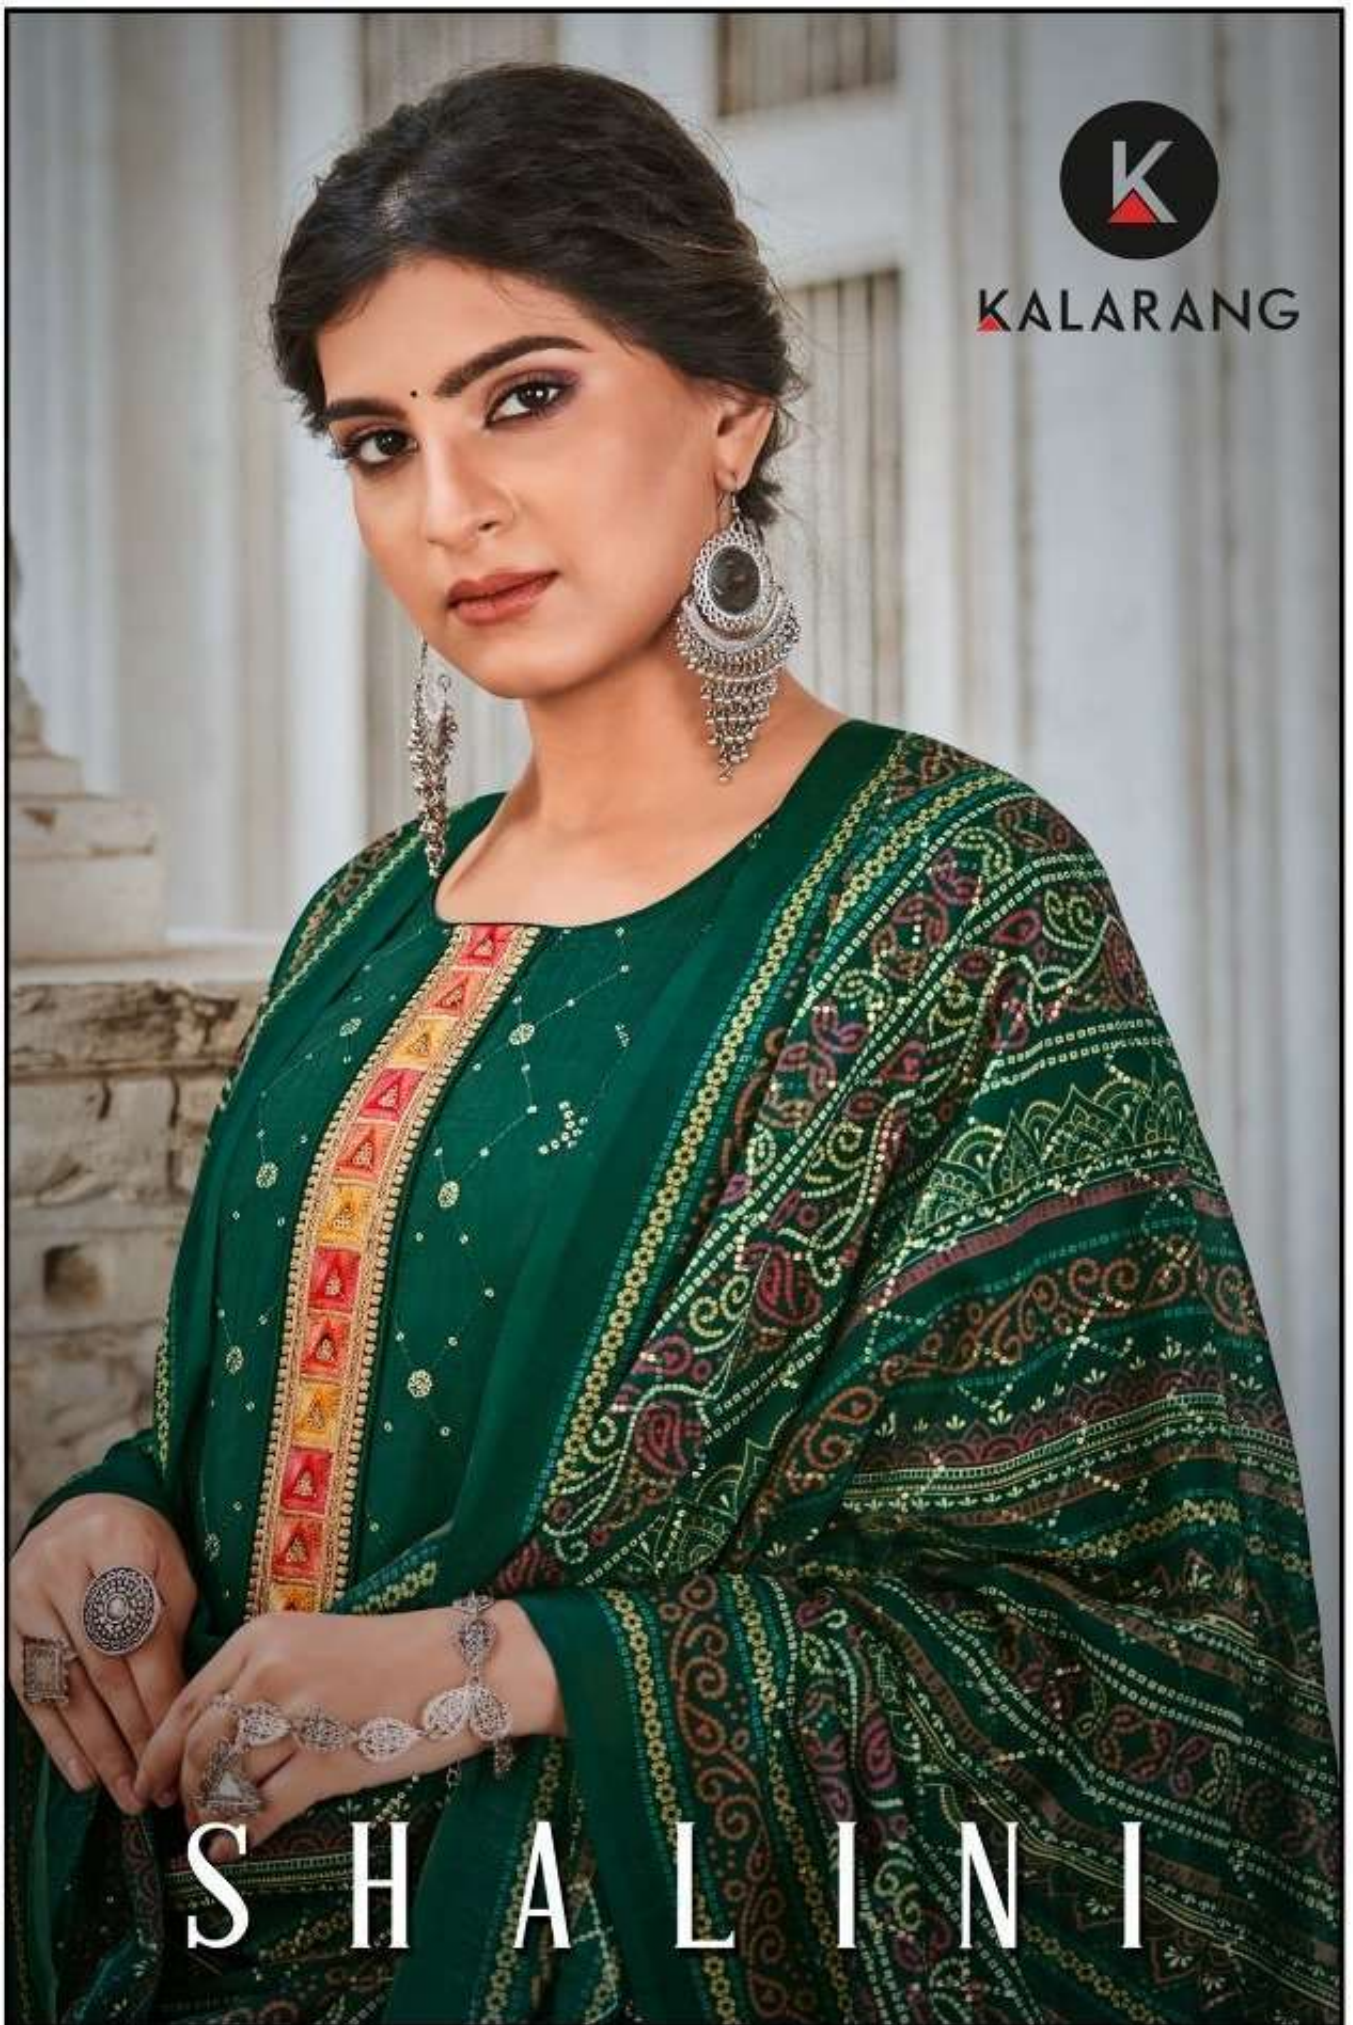

KALARANG

SHALINI

KALARANG

3472

UNDERSTAND ELEGANCE MASTER CLASS BEAUTY

KALARANG

“PRESERVING REALITY FINALLY” “THIS SEASON CHOICE TO SHINE”

3475

KALARANG

SHALINI

3471

CLASSIC ELEGANCE | TIMELESS | LOOKS AS SWEEET AS HONEY

KALARANG

ELEGANCE AT ITS BEST

3476

3473

POWER OF DRESSING IT FEELS SO PRECIOUS

FUN WITH FABRIC FOR THE FEMINE IN YOU

SHALINI

A BLEND OF COLORS THAT HIGHLIGHT EVERY CORNER OF
THE ATTRACTIVE DESIGNS THAT IN YOU ADORN YOU WILL VAST REALITY

3471

3472

3473

3474

3475

3476

KALARANG

- **TOP** - PURE VISCOS SILK WITH EMBROIDARY & SEQUANCE WORK
- **BOTTOM** - DULL SANTOON
- **DUPPATA** - MUSLIN DIGITAL PRINT WITH 2MM SEQUENCE WORK
- **DESIGN**- 06

Catalogue :- S H A L I N I
Rate :- 849/-