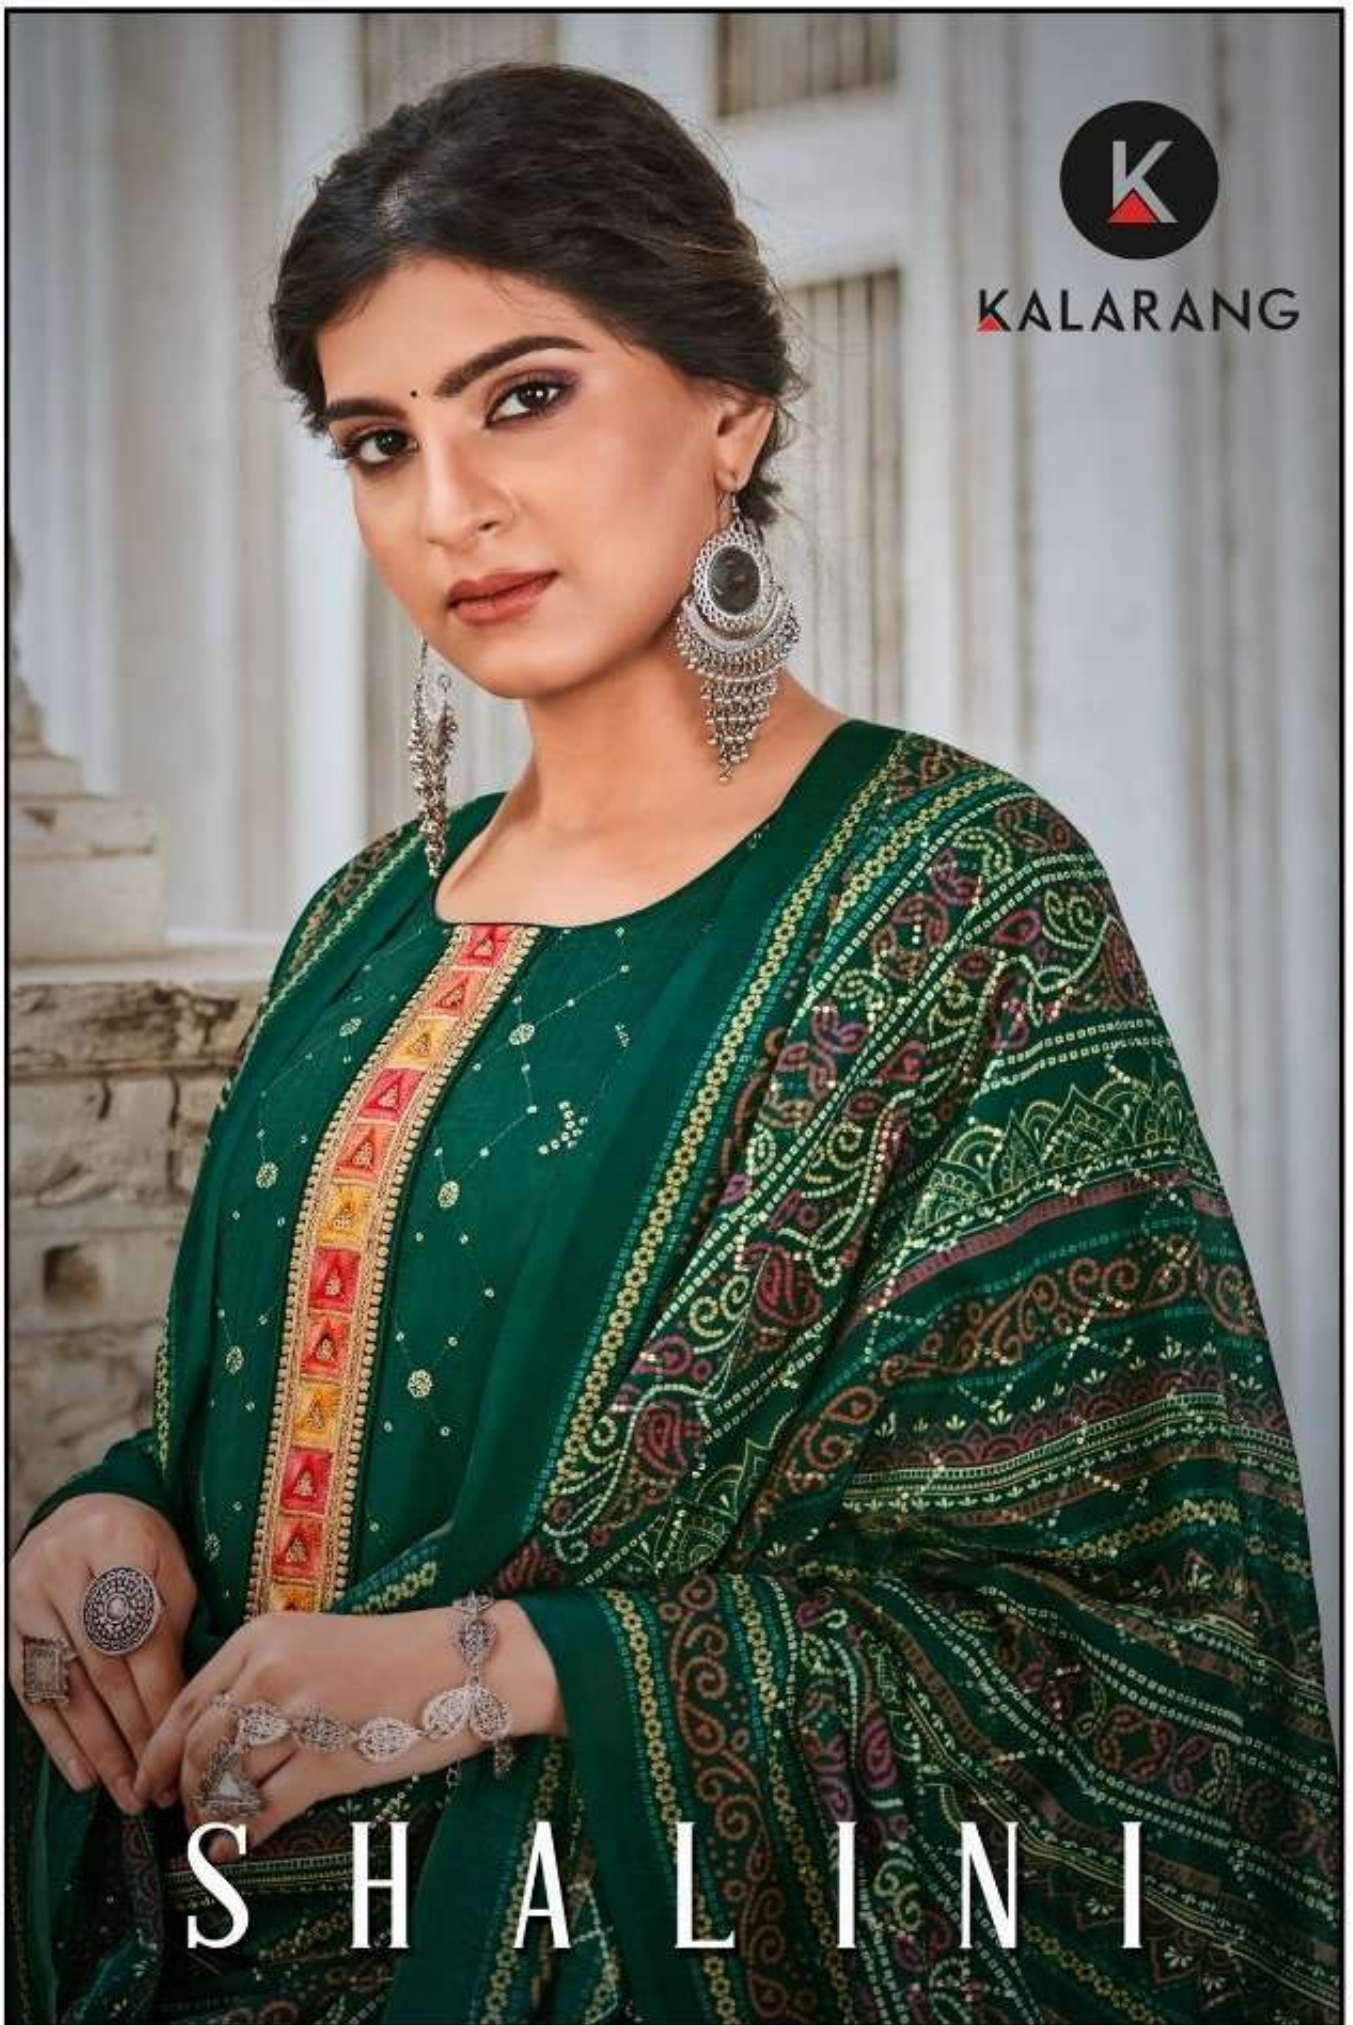

KALARANG

SHALINI

KALARANG

3472

UNDERSTAND ELEGANCE MASTER CLASS BEAUTY

KALARANG

“PRESERVING REALITY & SHINING” THIS SEASON CHOOSE TO SHINE

3475

3474

3475

3476

**KALARANG**

- **TOP** - PURE VISCOS SILK WITH EMBROIDARY & SEQUANCE WORK
- **BOTTOM** - DULL SANTOON
- **DUPPATA** - MUSLIN DIGITAL PRINT WITH 2MM SEQUENCE WORK
- **DESIGN**- 06

**Catalogue :- S H A L I N I**  
**Rate :- 849/-**