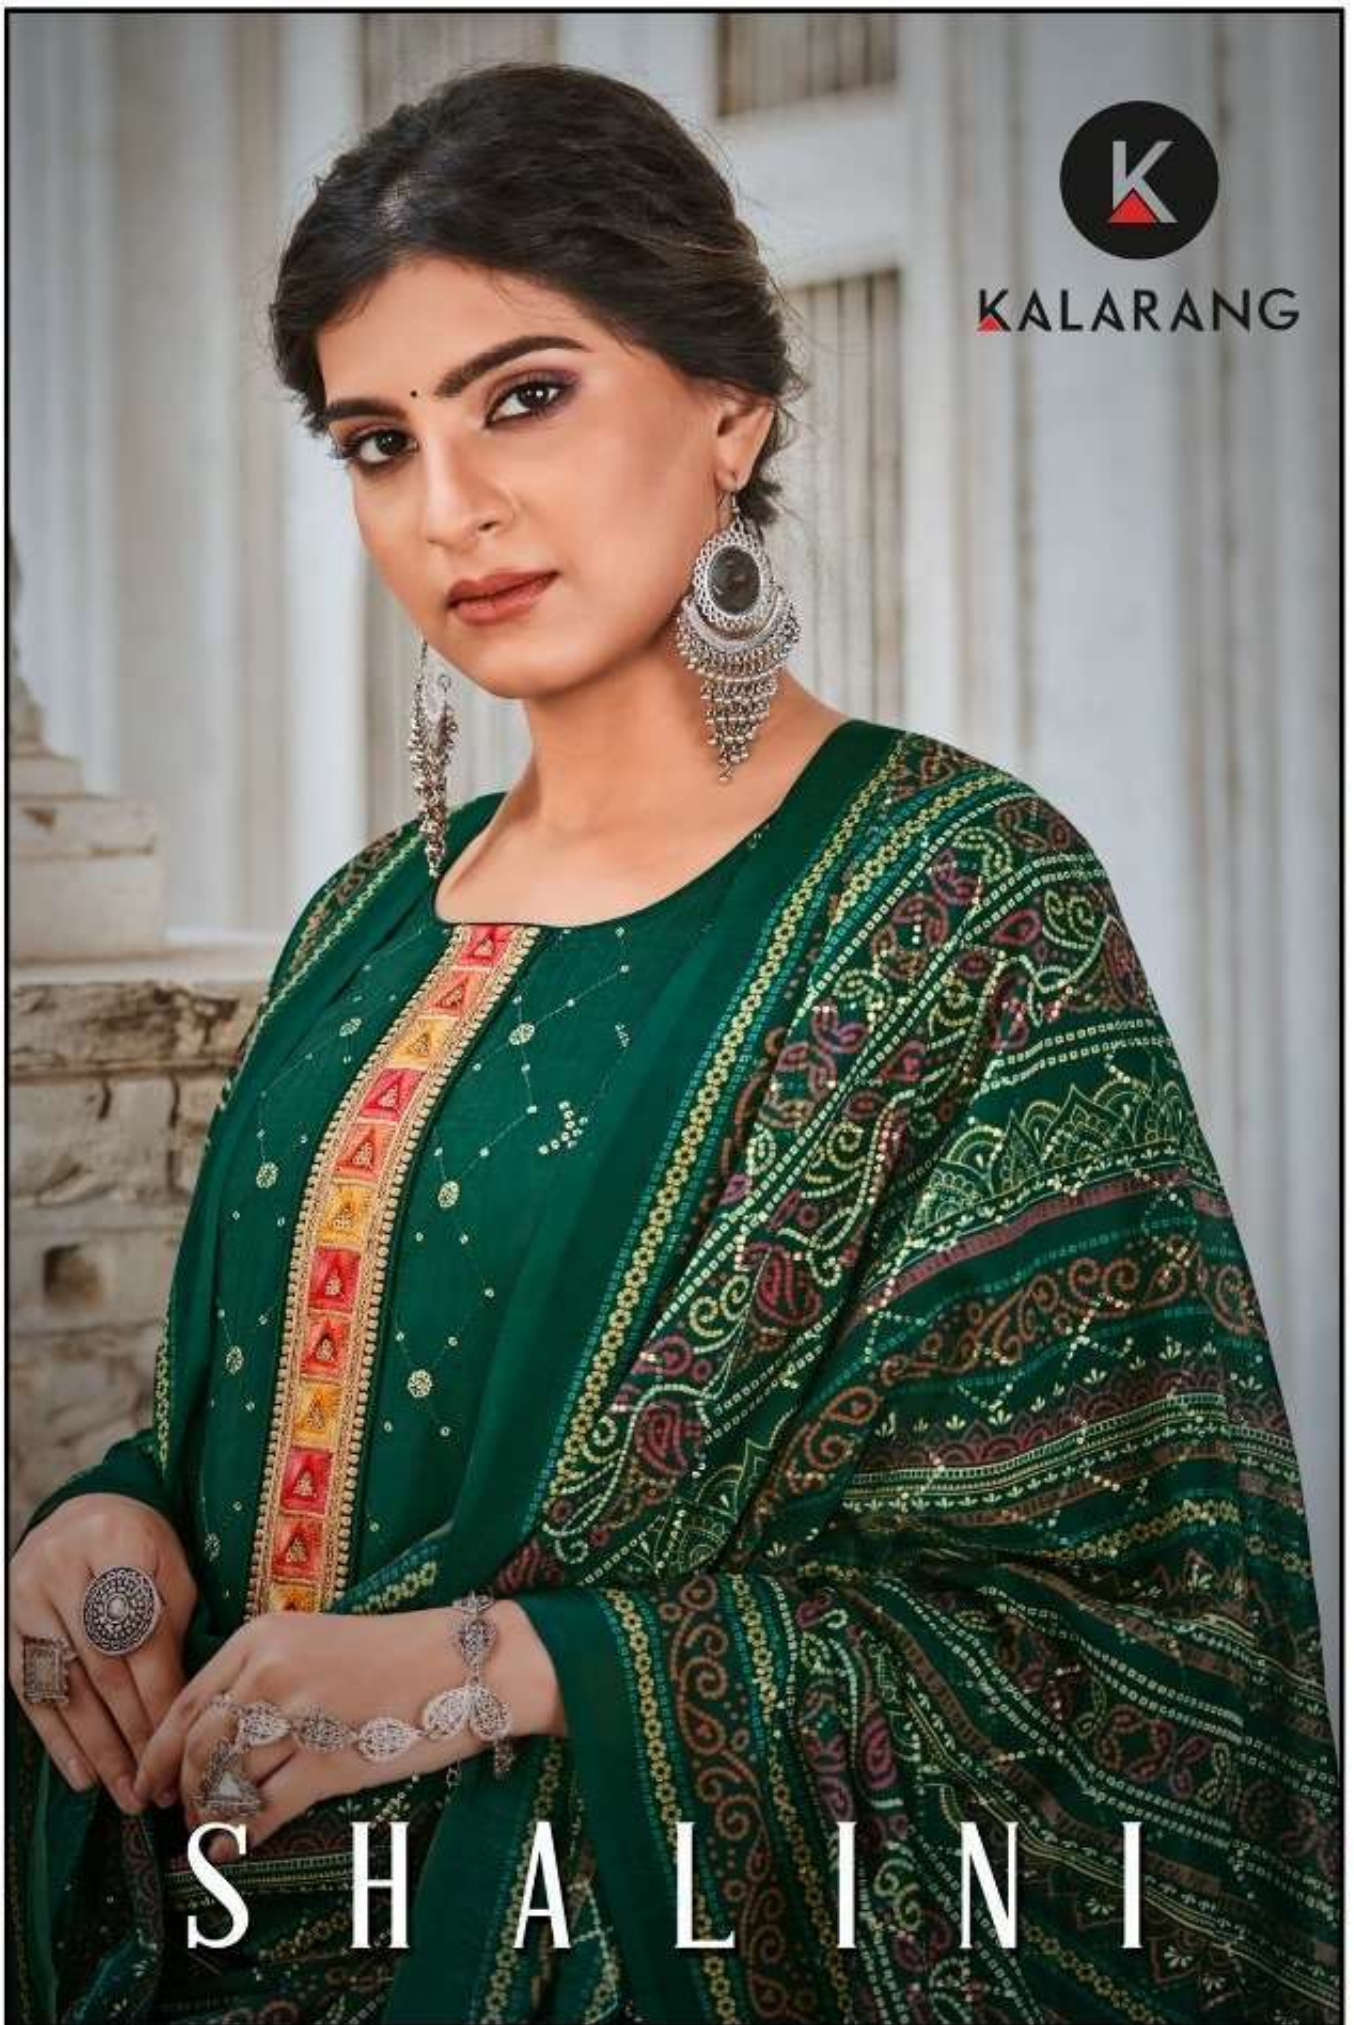

KALARANG

SHALINI

KALARANG

3472

UNDERSTAND ELEGANCE MASTER CLASS BEAUTY

KALARANG

“PRESERVING REALITY FINALLY” “THIS SEASON CHOICE TO SHINE”

3475

KALARANG

SHALINI

3471

CLASSIC ELEGANCE | TIMELESS | LOOKS AS SWEEET AS HONEY

KALARANG

ELEGANCE AT ITS BEST

3476

3473

POWER OF DRESSING IT FEELS SO PRECIOUS

FUN WITH FABRIC FOR THE FEMINE IN YOU

SHALINI

A BLEND OF COLORS THAT HIGHLIGHT EVERY CORNER OF
THE ATTRACTIVE DESIGNS THAT IN YOU ADORN YOU WILL VAST REALITY

3471

3472

3473

3474

3475

3476

KALARANG

- **TOP** - PURE VISCOS SILK WITH EMBROIDARY & SEQUANCE WORK
- **BOTTOM** - DULL SANTOON
- **DUPPATA** - MUSLIN DIGITAL PRINT WITH 2MM SEQUENCE WORK
- **DESIGN**- 06

Catalogue :- S H A L I N I
Rate :- 849/-