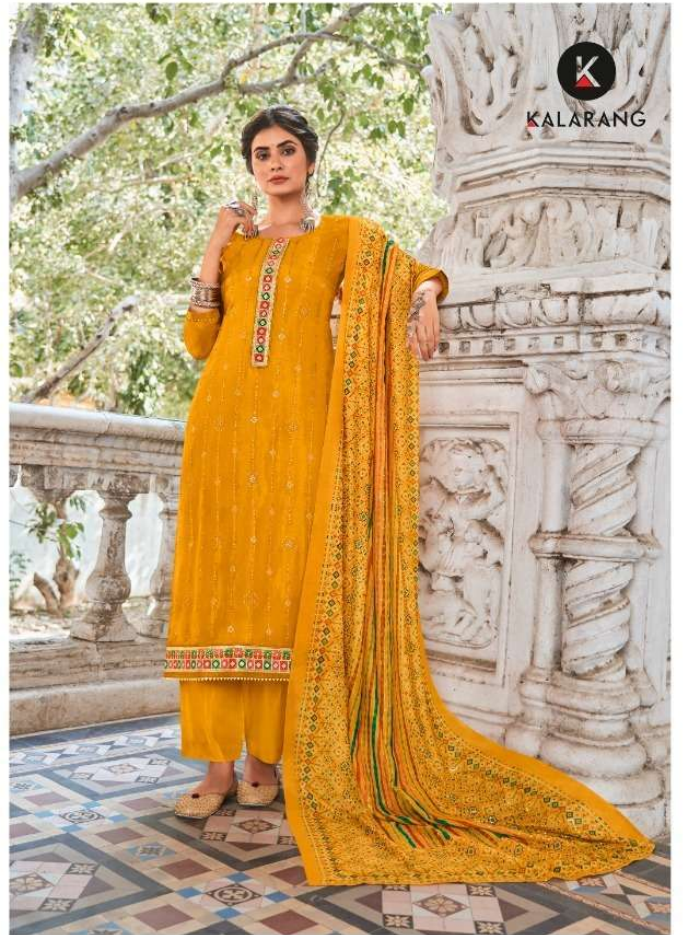

KALARANG

SHALINI

3471

CLASSIC ELEGANCE | TIMELESS | LOOKS AS SWEEET AS HONEY

**KALARANG**

ELEGANCE AT ITS BEST

3476

3473

POWER OF DRESSING IT FEELS SO PRECIOUS

FUN WITH FABRIC FOR THE FEMINE IN YOU

A BLEND OF COLORS THAT HIGHLIGHT EVERY CORNER OF  
THE ATTRACTIVE DESIGNS THAT IN YOU ADORN YOU WILL VAST REALITY

3471

3472

3473

3474

3475

3476

**KALARANG**

- **TOP** - PURE VISCOS SILK WITH EMBROIDARY & SEQUANCE WORK
- **BOTTOM** - DULL SANTOON
- **DUPPATA** - MUSLIN DIGITAL PRINT WITH 2MM SEQUENCE WORK
- **DESIGN**- 06

**Catalogue :- S H A L I N I**  
**Rate :- 849/-**