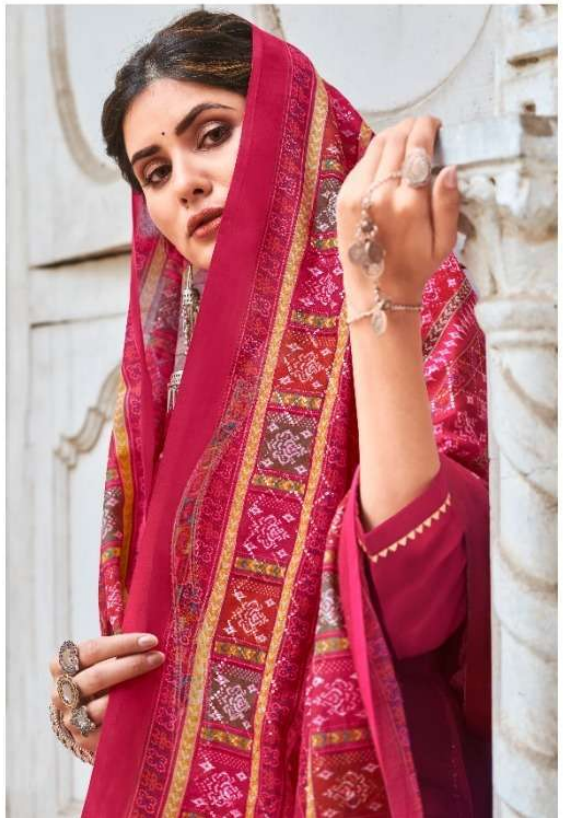

KALARANG

SHALINI

KALARANG

3472

UNDERSTAND ELEGANCE MASTER CLASS BEAUTY

KALARANG

PRESERVING REALITY FINALLY THIS SEASON CHOICE TO SHINE

3475

POWER OF DRESSING IT FEELS SO PRECIOUS

FUN WITH FABRIC FOR THE FEMINE IN YOU

SHALINI

A BLEND OF COLORS THAT HIGHLIGHT EVERY CORNER OF  
THE ATTRACTIVE DESIGNS THAT IN YOU ADORN YOU WILL VAST REALITY

3471

3472

3473

3474

3475

3476

**KALARANG**

- **TOP** - PURE VISCOS SILK WITH EMBROIDARY & SEQUANCE WORK
- **BOTTOM** - DULL SANTOON
- **DUPPATA** - MUSLIN DIGITAL PRINT WITH 2MM SEQUENCE WORK
- **DESIGN**- 06

**Catalogue :- S H A L I N I**  
**Rate :- 849/-**