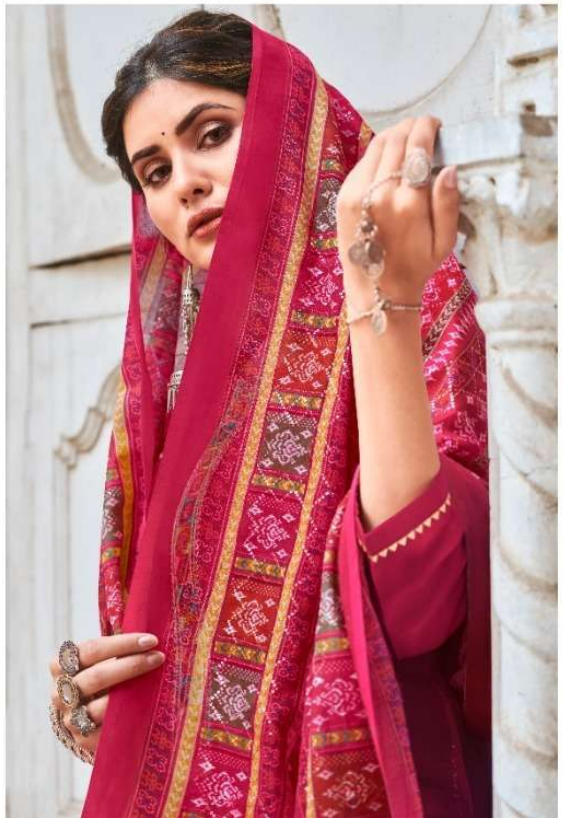

KALARANG

SHALINI

KALARANG

3472

UNDERSTAND ELEGANCE MASTER CLASS BEAUTY

KALARANG

“PRESERVING REALITY & SHINING” THIS SEASON CHOOSE TO SHINE

3475

POWER OF DRESSING IT FEELS SO PRECIOUS

FUN WITH FABRIC FOR THE FEMINE IN YOU

A BLEND OF COLORS THAT HIGHLIGHT EVERY CORNER OF  
THE ATTRACTIVE DESIGNS THAT IN YOU ADORN YOU WILL VAST REALITY

3471

3472

3473

3474

3475

3476

**KALARANG**

- **TOP** - PURE VISCOS SILK WITH EMBROIDARY & SEQUANCE WORK
- **BOTTOM** - DULL SANTOON
- **DUPPATA** - MUSLIN DIGITAL PRINT WITH 2MM SEQUENCE WORK
- **DESIGN**- 06

**Catalogue :- S H A L I N I**  
**Rate :- 849/-**