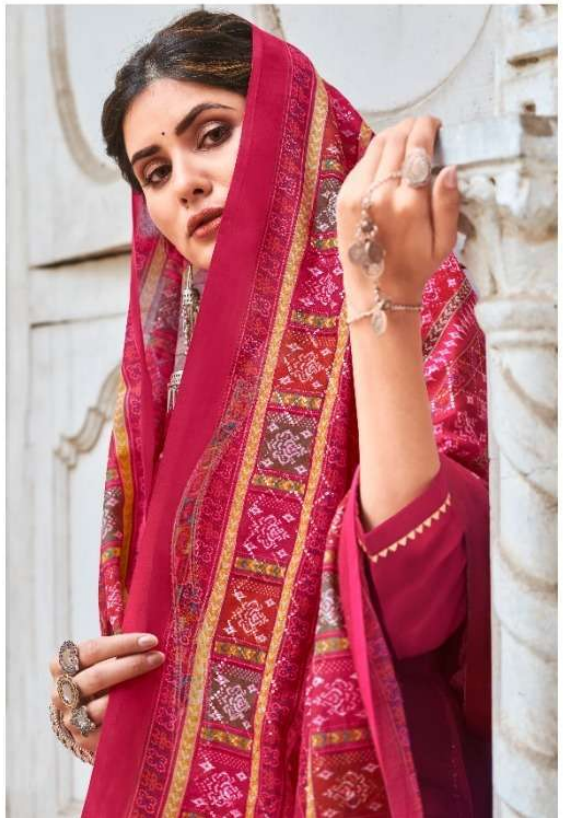

KALARANG

SHALINI

KALARANG

3472

UNDERSTAND ELEGANCE MASTER CLASS BEAUTY

KALARANG

“PRESERVING REALITY FINALLY” “THIS SEASON CHOICE TO SHINE”

3475

POWER OF DRESSING IT FEELS SO PRECIOUS

FUN WITH FABRIC FOR THE FEMINE IN YOU

SHALINI

A BLEND OF COLORS THAT HIGHLIGHT EVERY CORNER OF
THE ATTRACTIVE DESIGNS THAT IN YOU ADORN YOU WILL VAST REALITY

3471

3472

3473

3474

3475

3476

KALARANG

- **TOP** - PURE VISCOS SILK WITH EMBROIDARY & SEQUANCE WORK
- **BOTTOM** - DULL SANTOON
- **DUPPATA** - MUSLIN DIGITAL PRINT WITH 2MM SEQUENCE WORK
- **DESIGN**- 06

Catalogue :- S H A L I N I
Rate :- 849/-