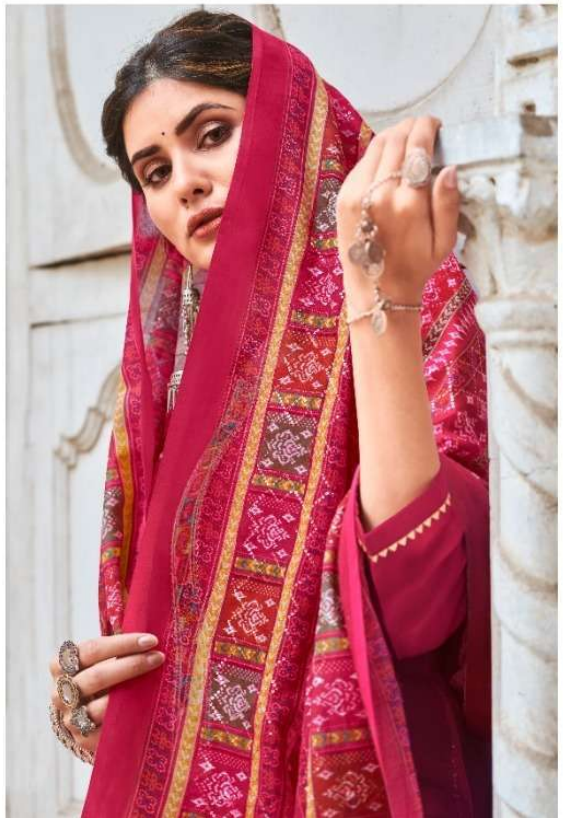

KALARANG

SHALINI

KALARANG

3472

UNDERSTAND ELEGANCE MASTER CLASS BEAUTY

KALARANG

“PRESERVING REALITY & SHINING” THIS SEASON CHOOSE TO SHINE

3475

POWER OF DRESSING IT FEELS SO PRECIOUS

FUN WITH FABRIC FOR THE FEMINE IN YOU

A BLEND OF COLORS THAT HIGHLIGHT EVERY CORNER OF
THE ATTRACTIVE DESIGNS THAT IN YOU ADORN YOU WILL VAST REALITY

3471

3472

3473

3474

3475

3476

KALARANG

- **TOP** - PURE VISCOS SILK WITH EMBROIDARY & SEQUANCE WORK
- **BOTTOM** - DULL SANTOON
- **DUPPATA** - MUSLIN DIGITAL PRINT WITH 2MM SEQUENCE WORK
- **DESIGN**- 06

Catalogue :- S H A L I N I
Rate :- 849/-