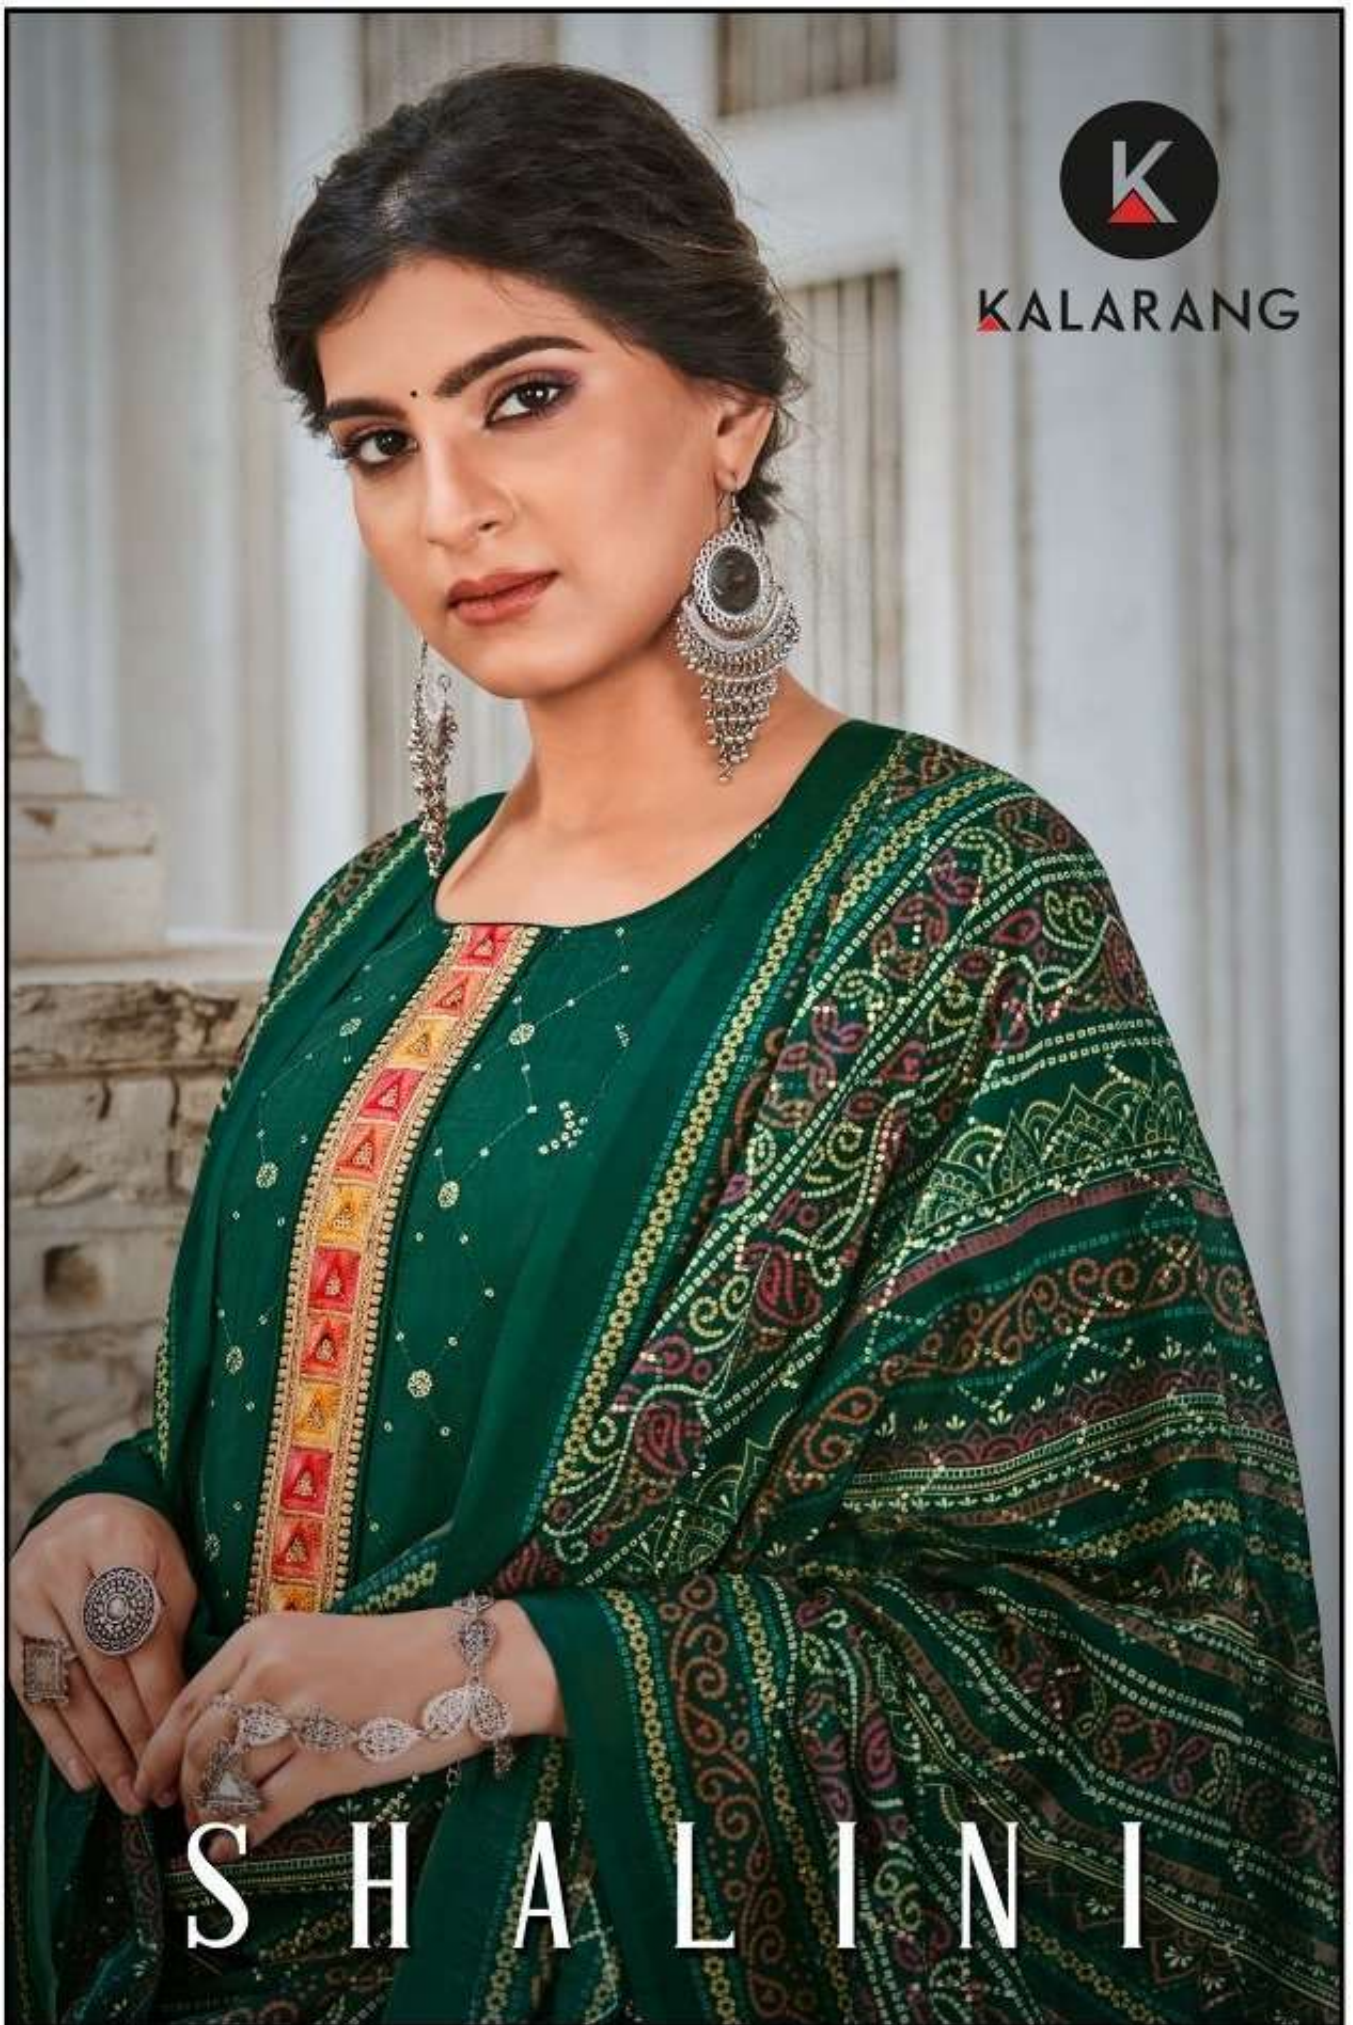

KALARANG

SHALINI