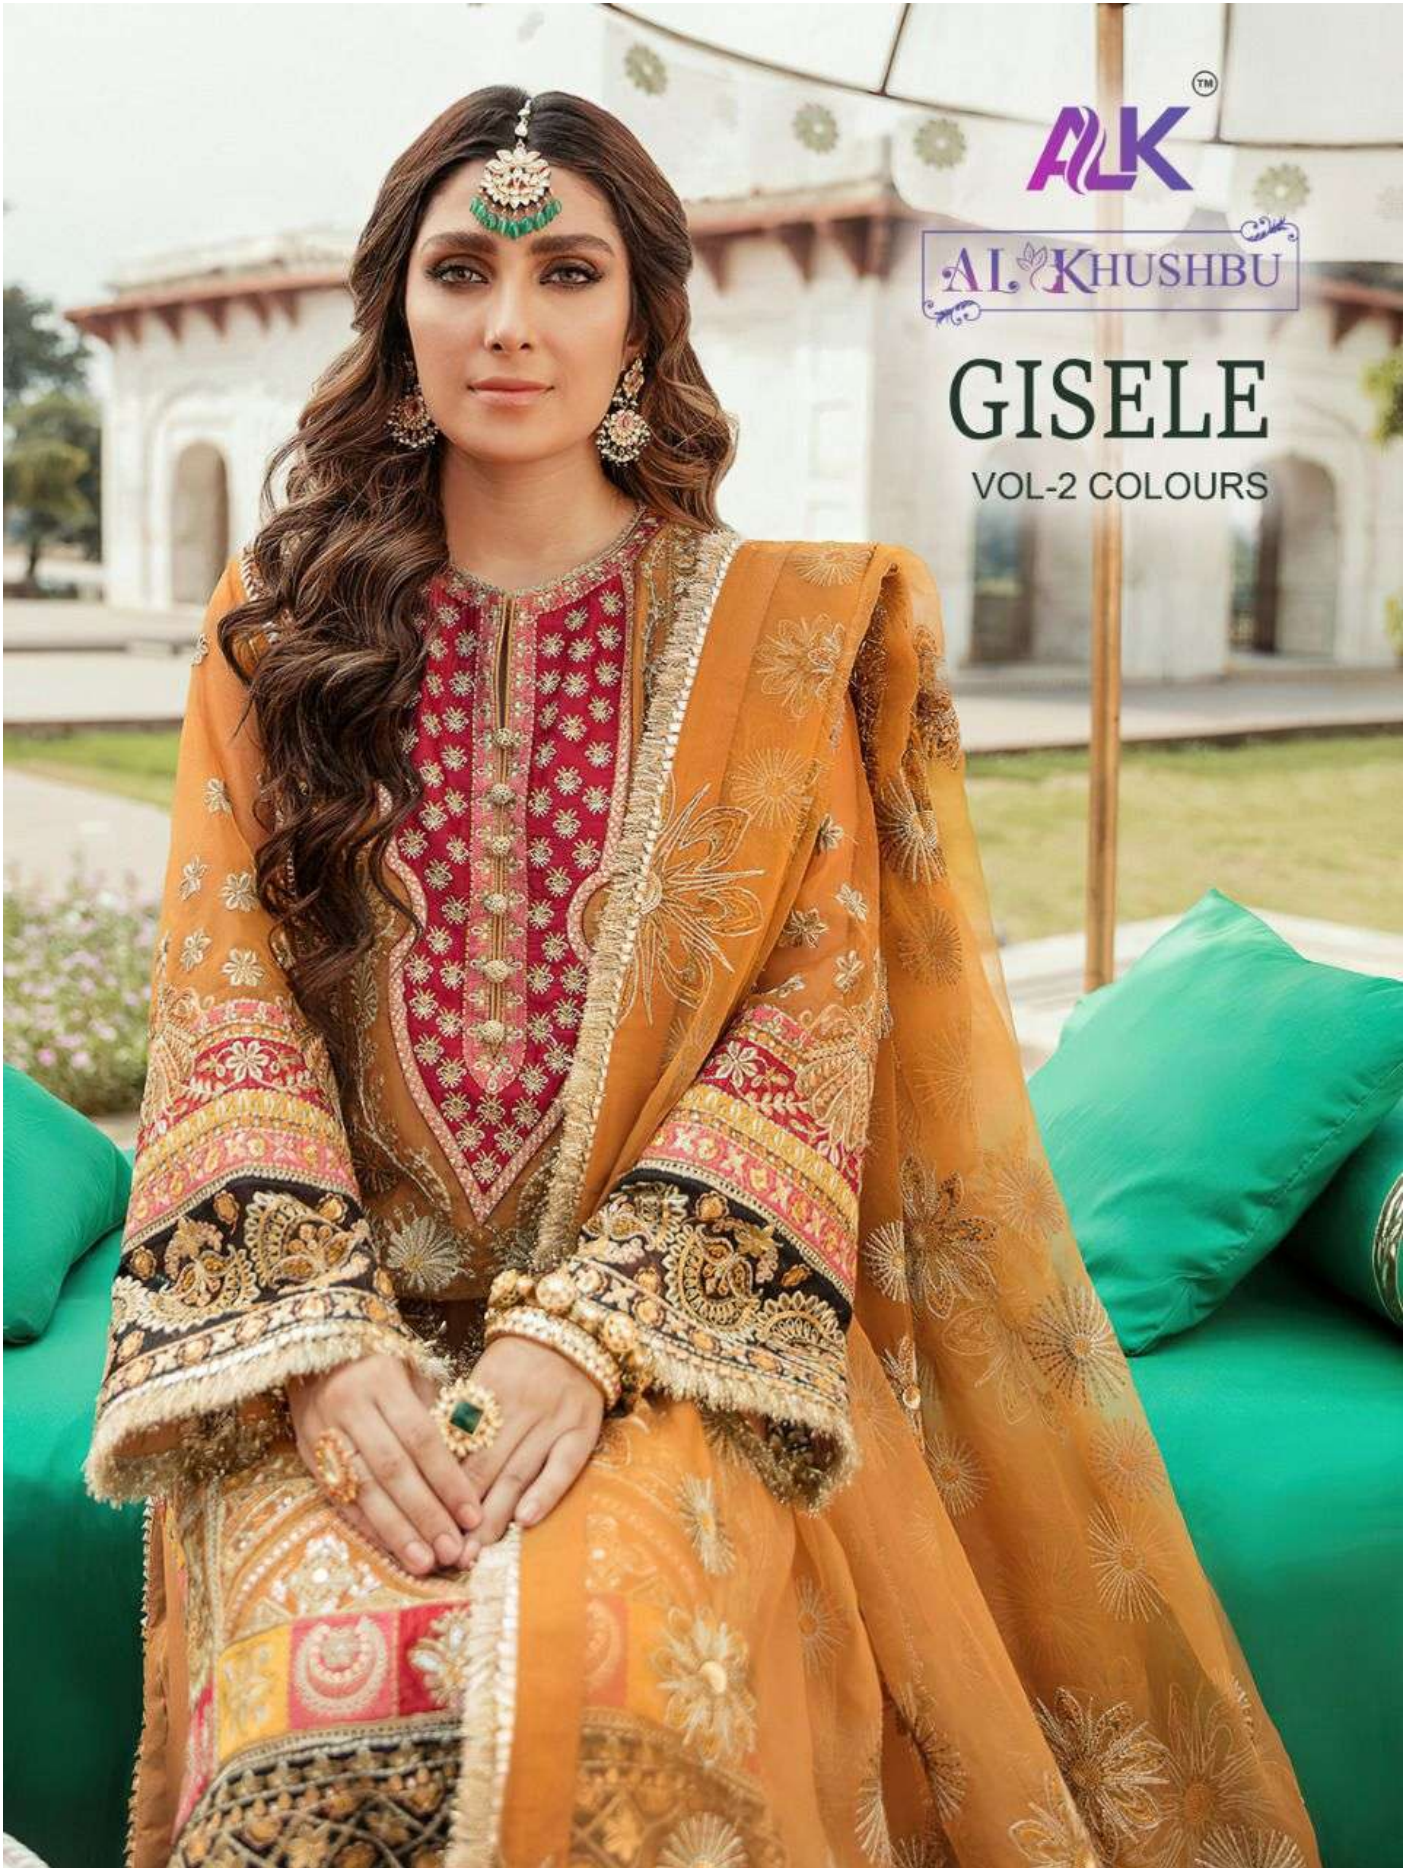

ALK^{TM}

AL KHUSHBU

GISELE

VOL-2 COLOURS