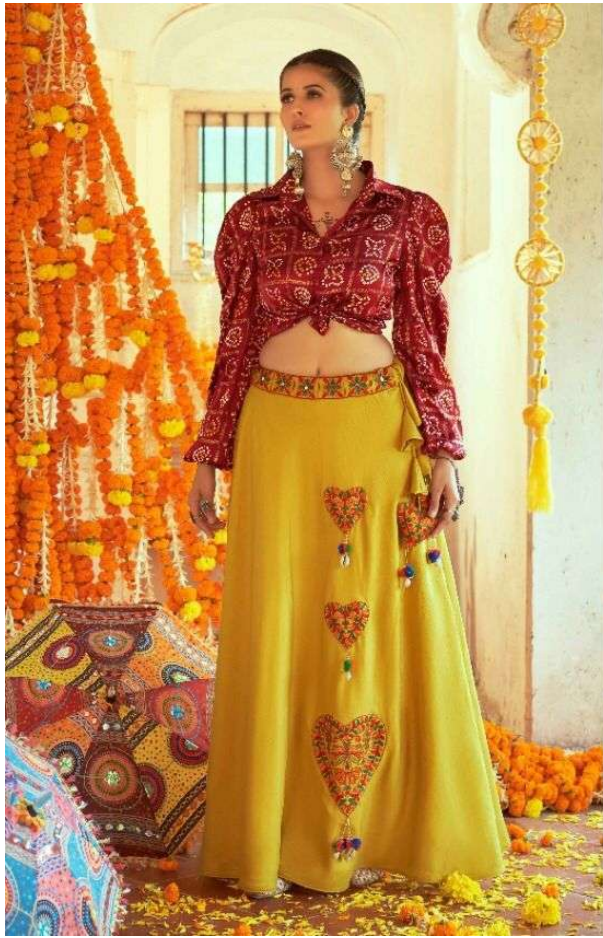

शुभकला bhkala

©
2105