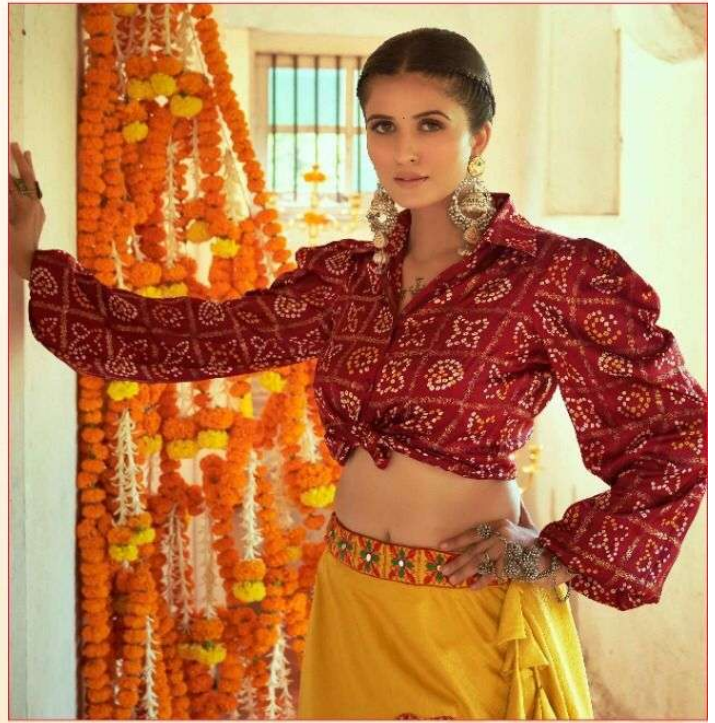

शुभकला bhkala

©
2105