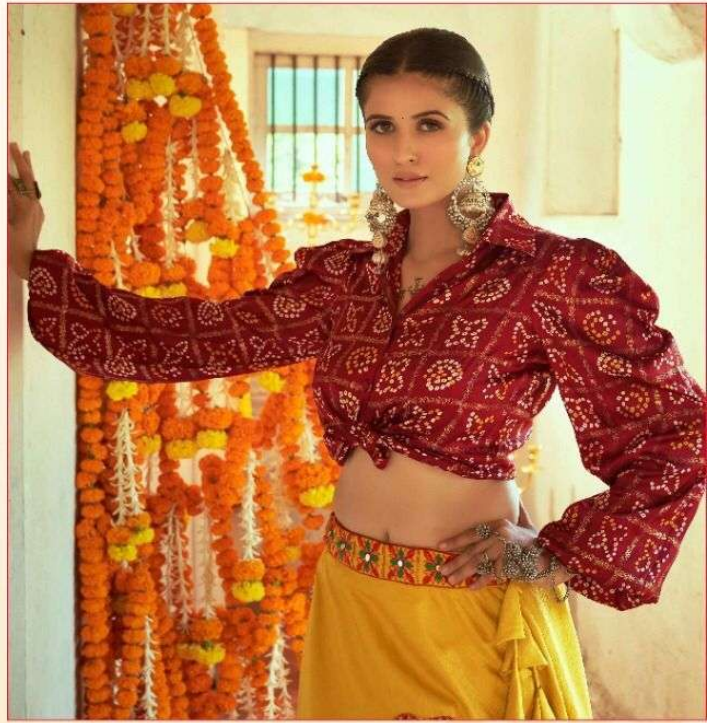

शुभकला bhkala

©
2105