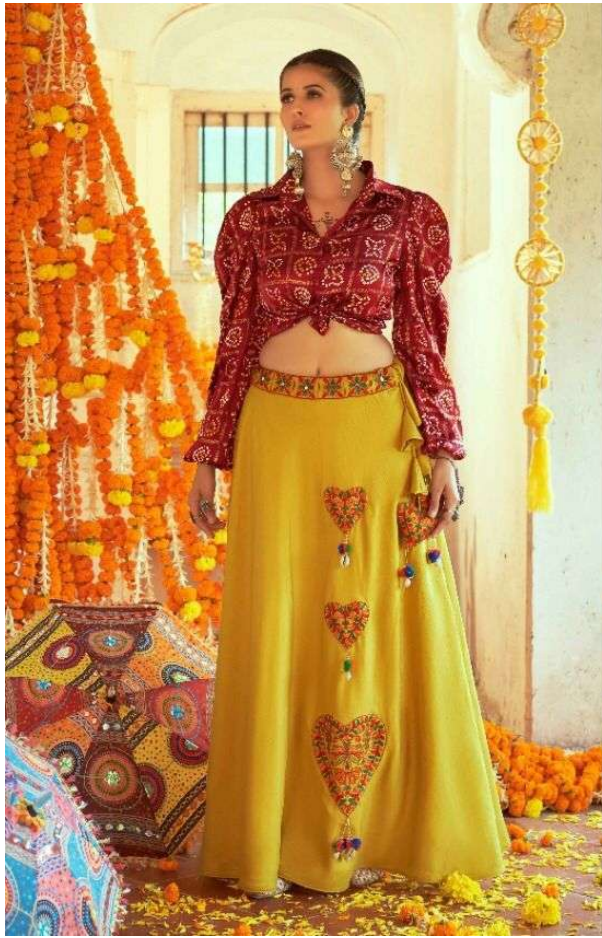

शुभकला bhkala

©
2105