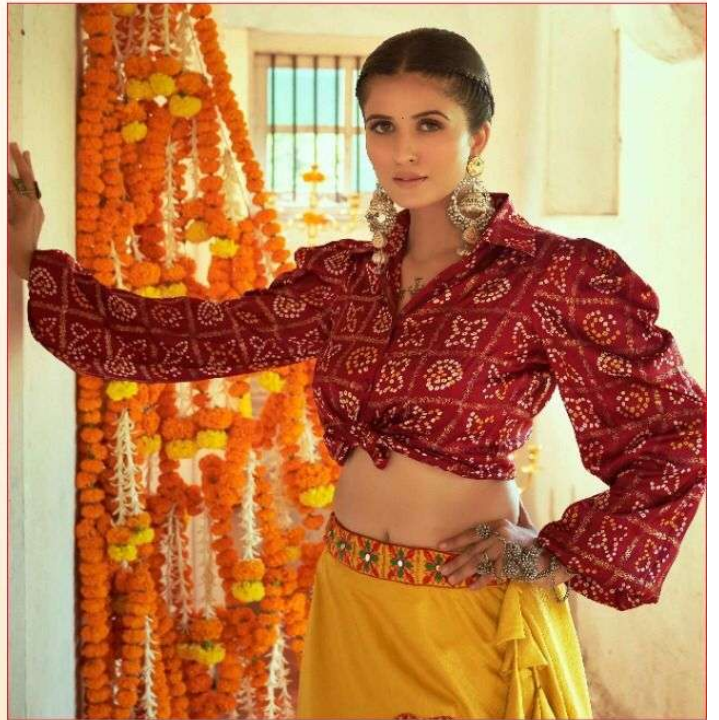

शुभकला bhkala

©
2105