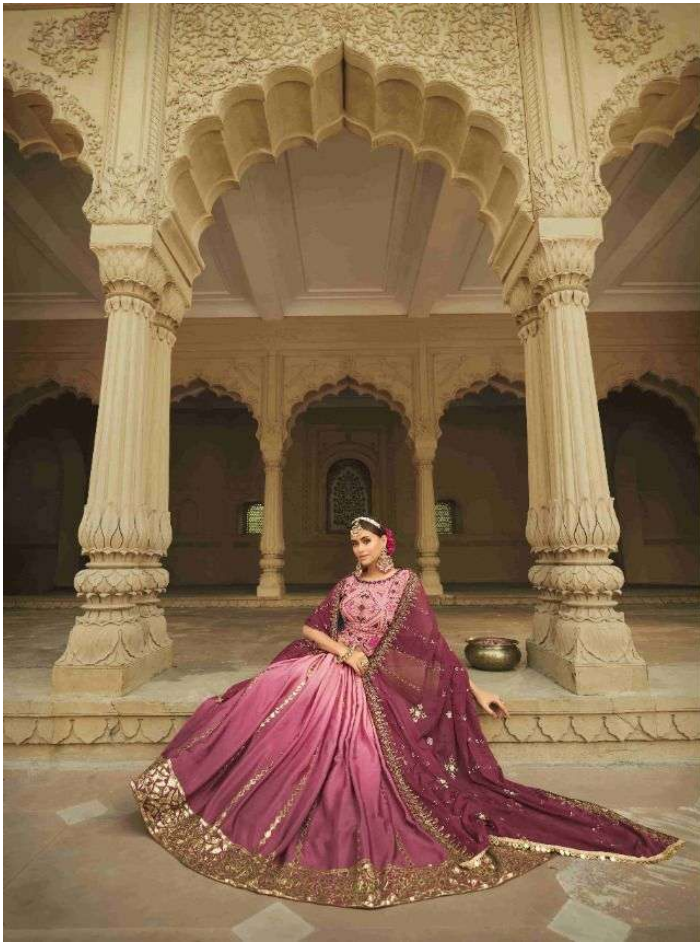

bhkala

2167