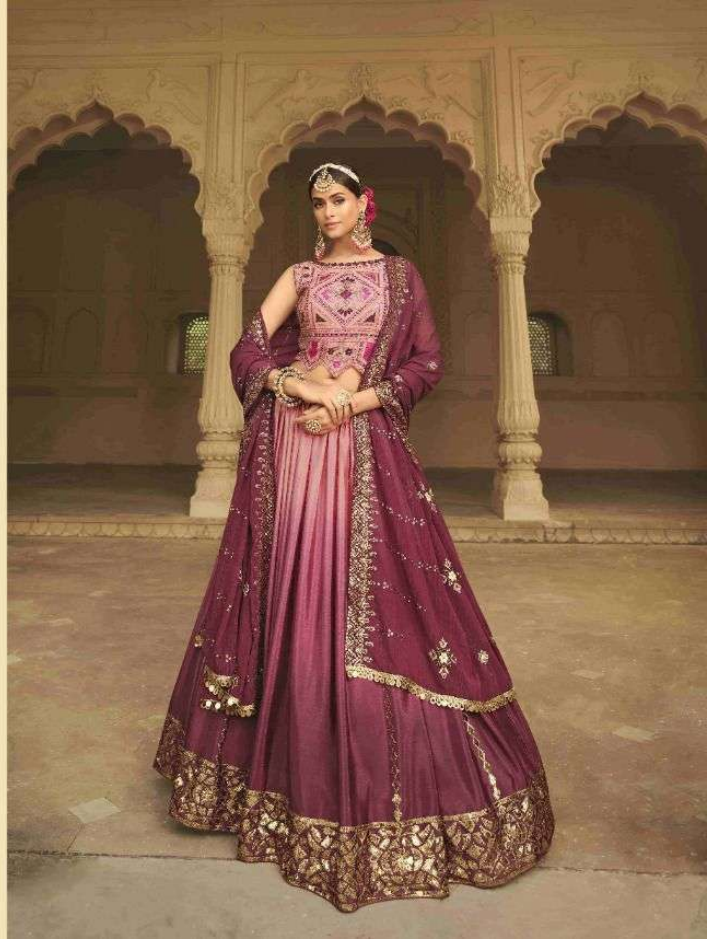

Swastika bhkala