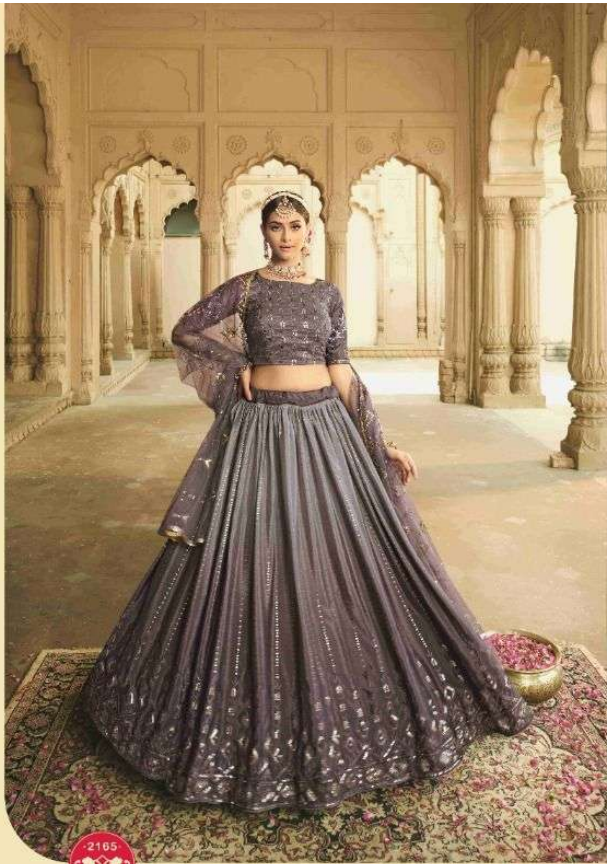

Shikha

2165