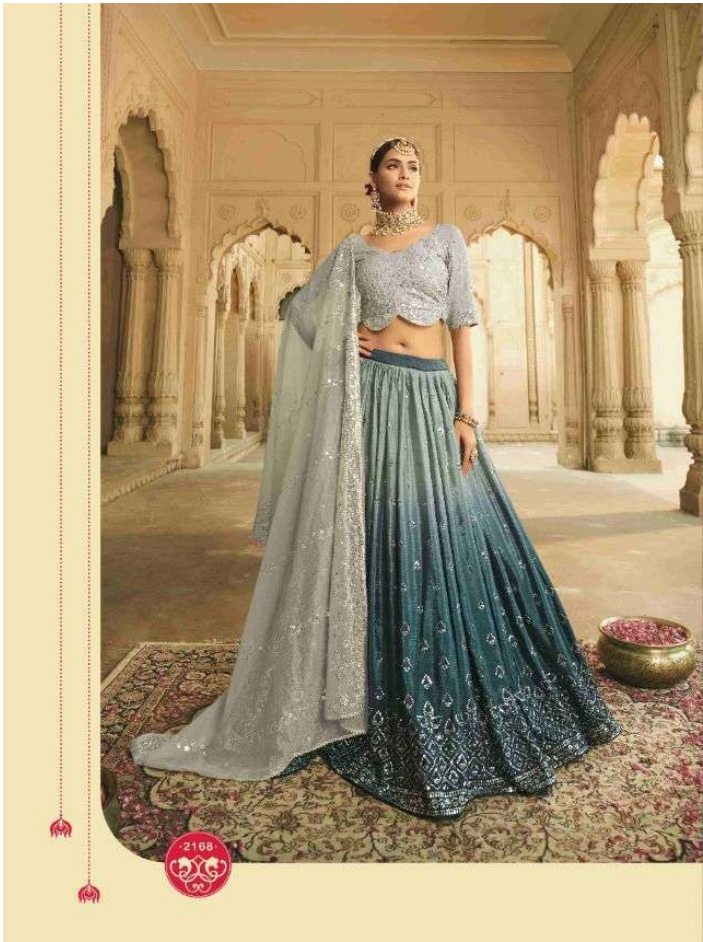

स्वर्ण bhkala