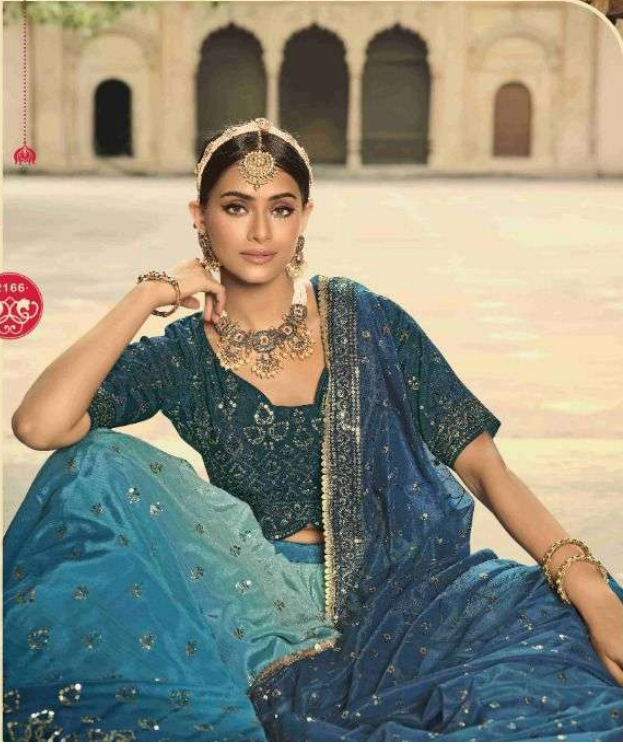

Swabhkala

2166