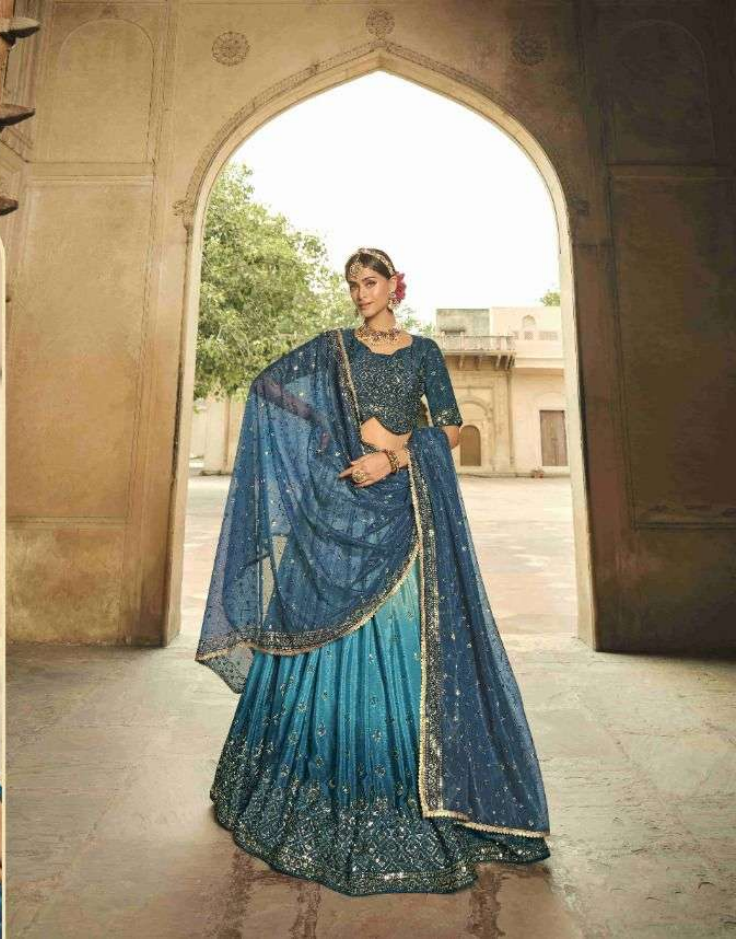

Swabhkala

2166