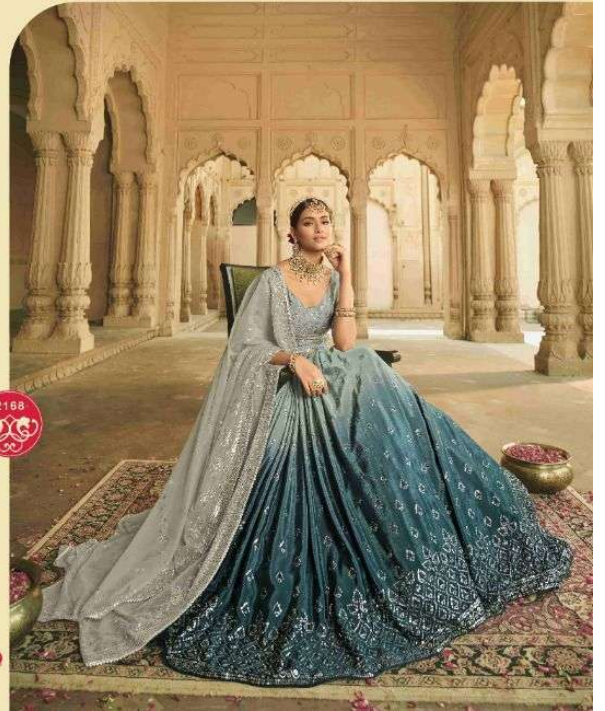

શ્રીbhkala

2168