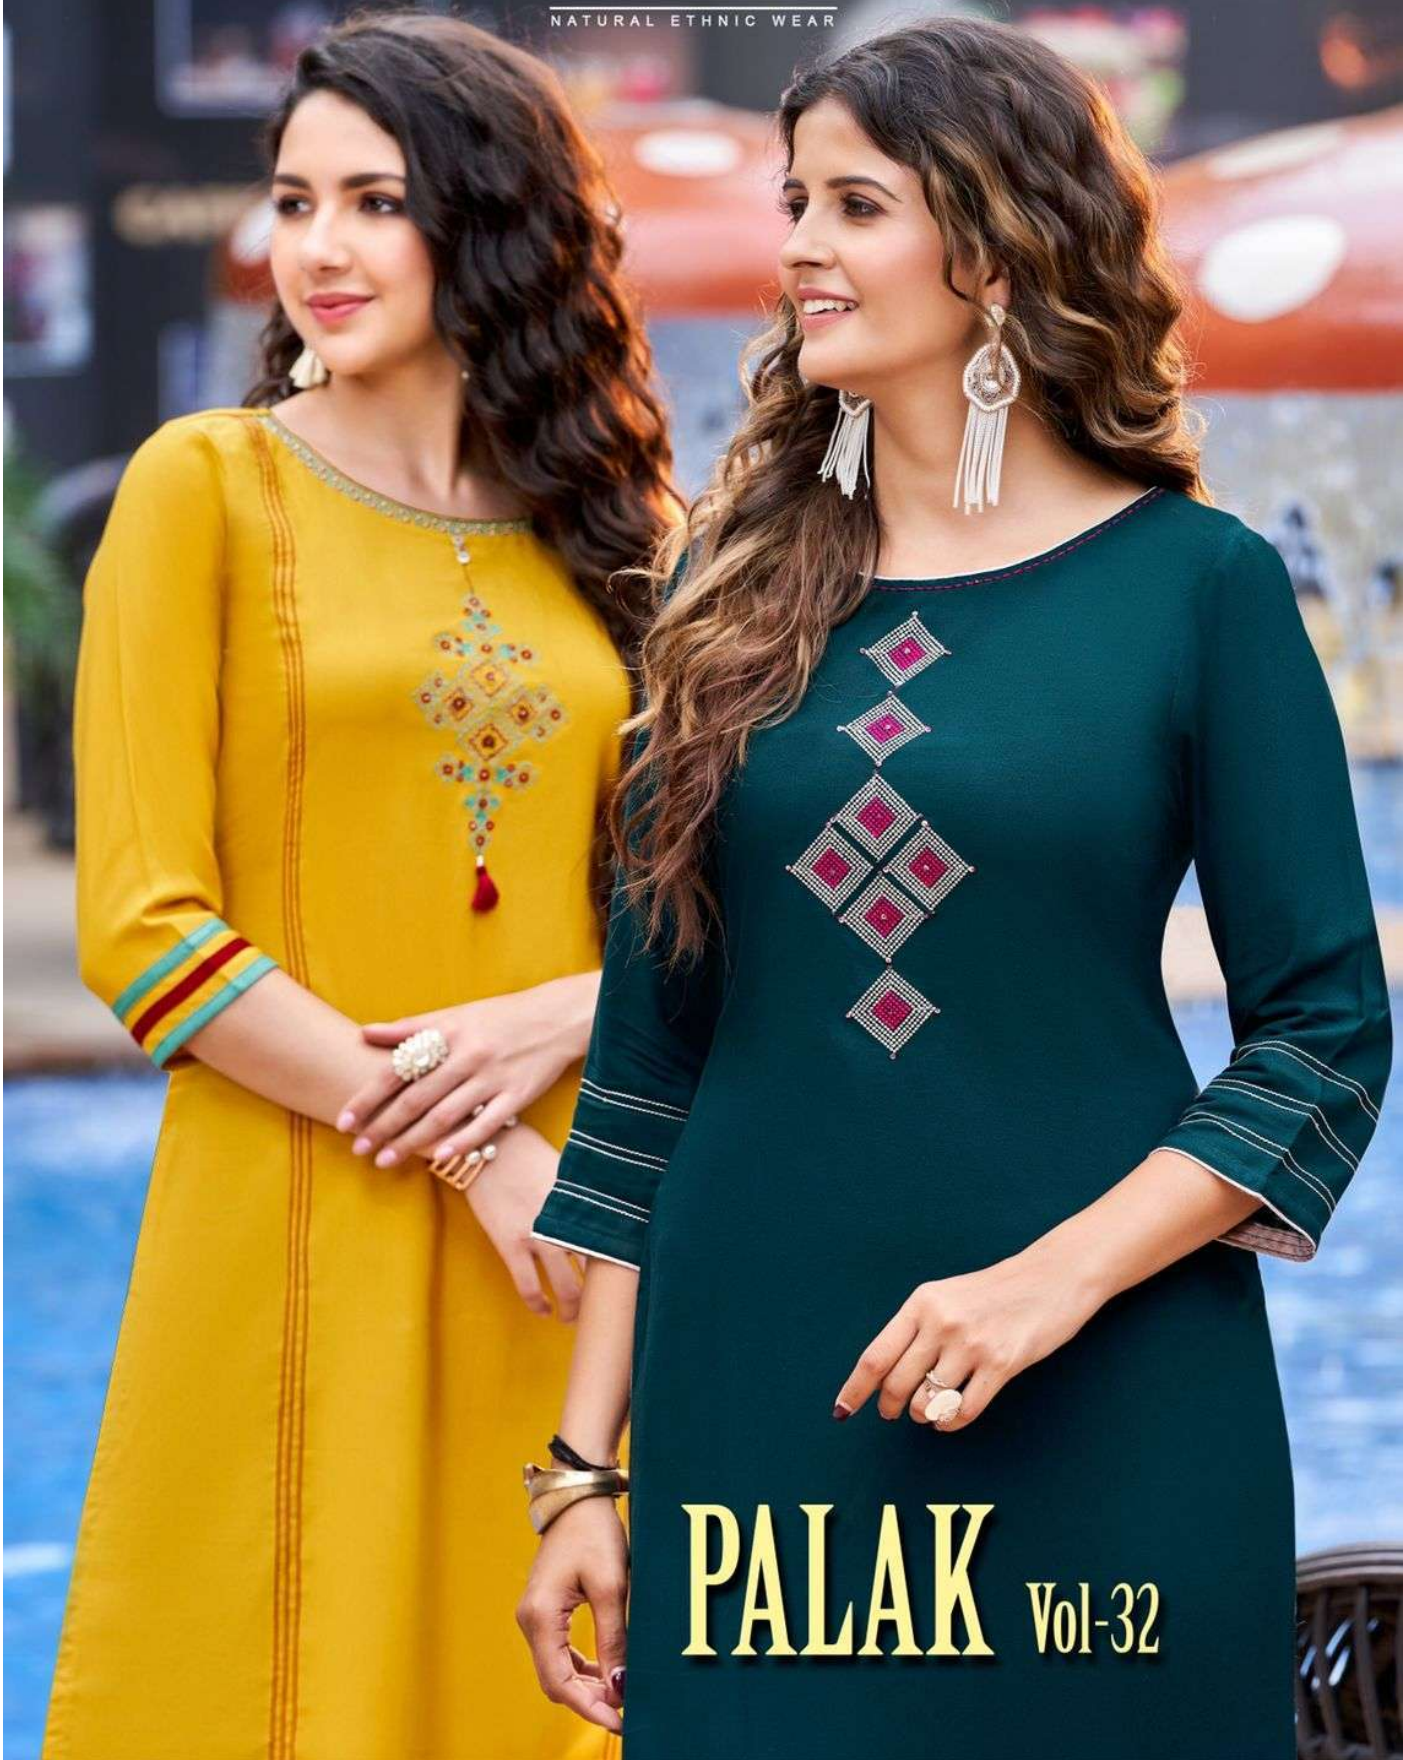

MITTOO

NATURAL ETHNIC WEAR

PALAK Vol-32

MITTOO

D.NO. 1281

MITTOO

Imaginative
FASHION

Royale touch in dressings accords Delicacy with chalisma in you. All we want is the best what Do you call that collection.

D.NO. 1282

MITTOO

D.NO. 1280

MITTOO

NATURAL ETHNIC WEAR

PALAK Vol-32

GLAM GIRL

MITTOO