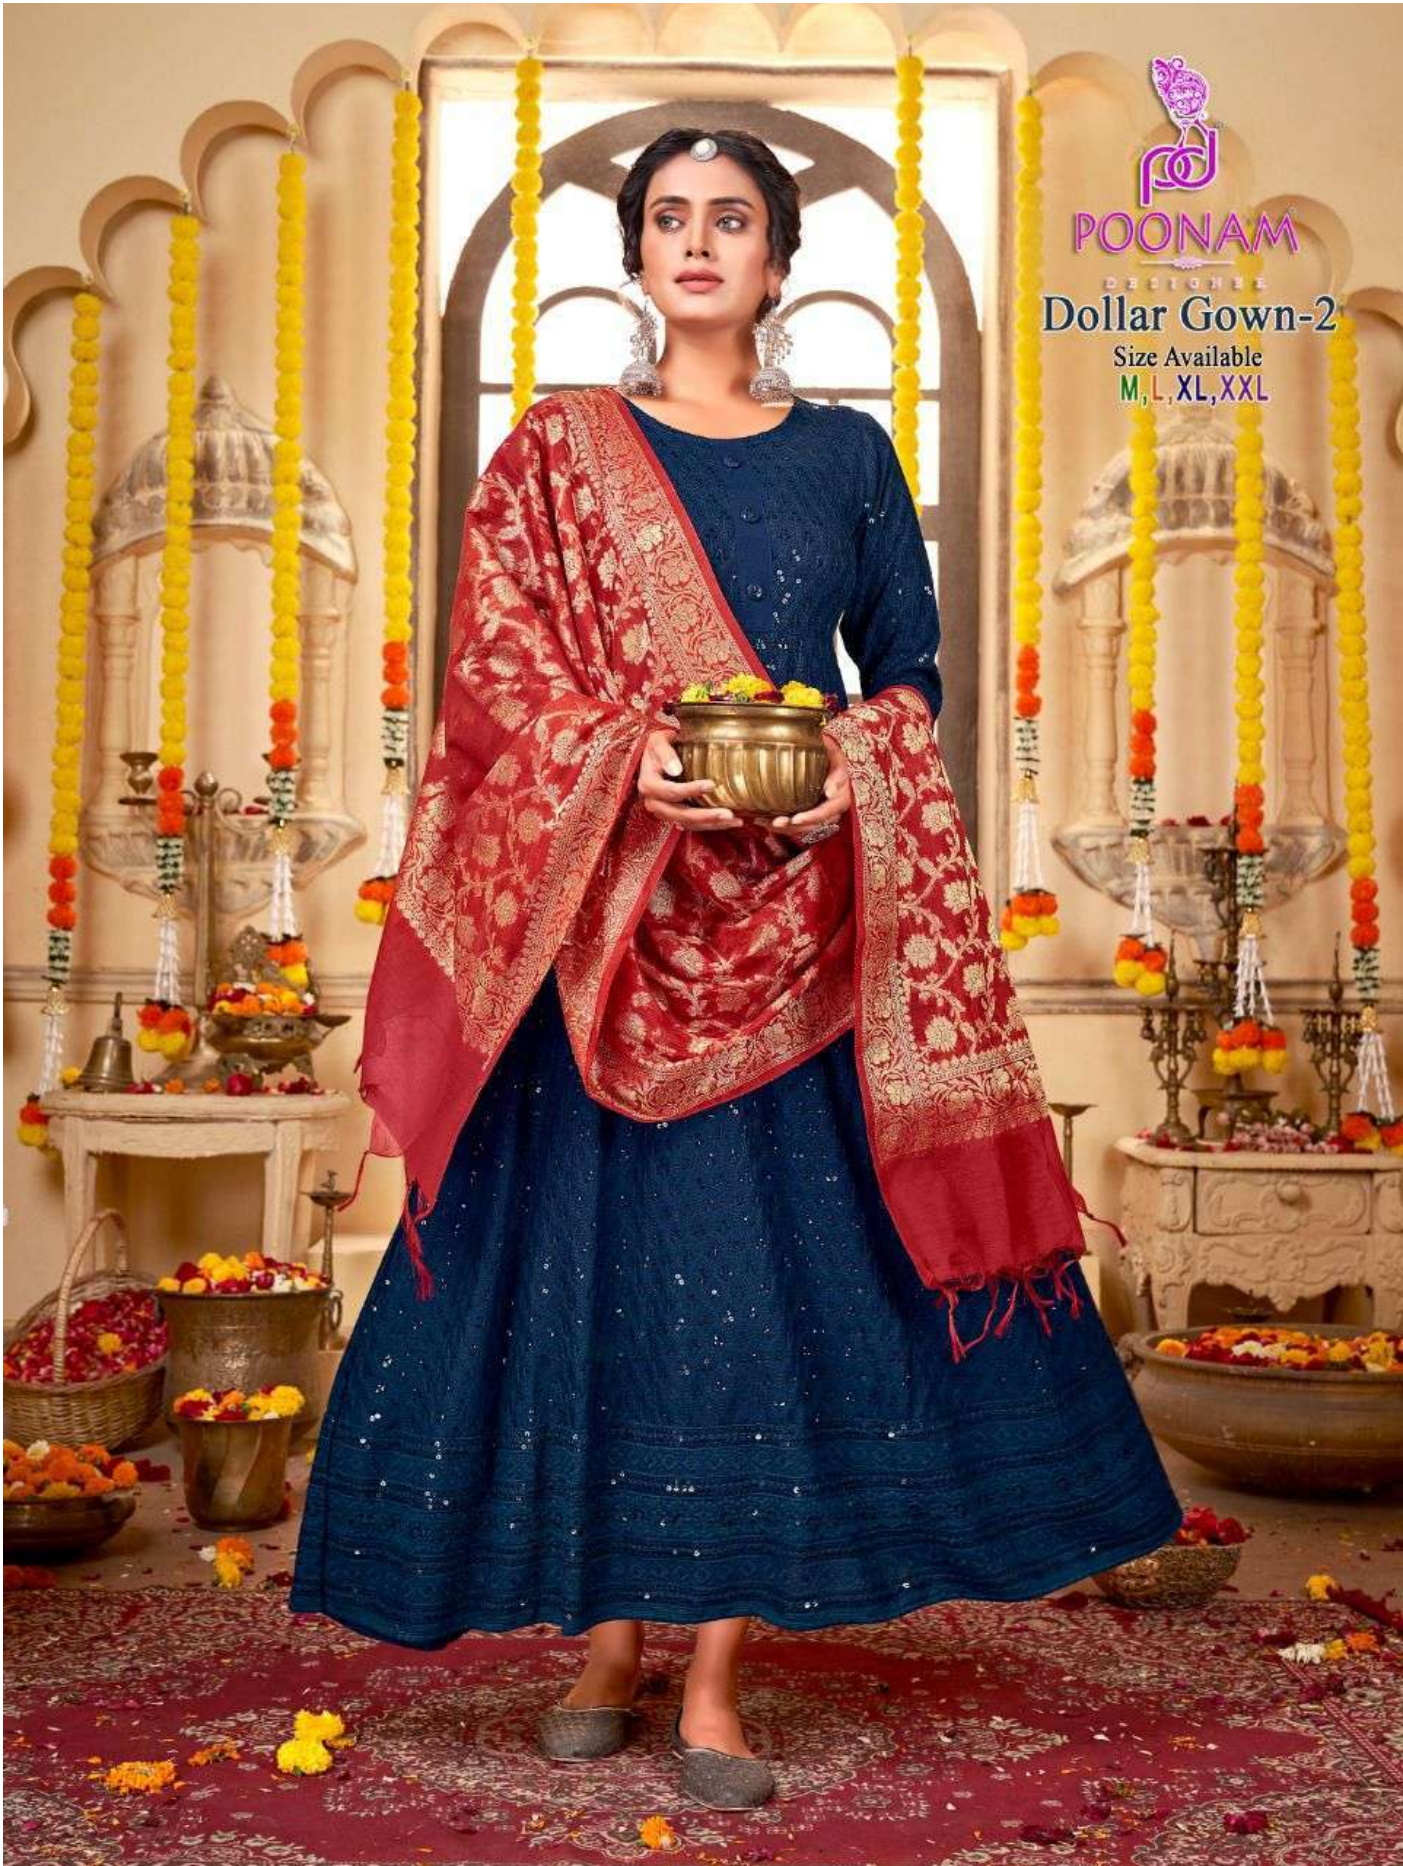

  
**POONAM**

DESIGNER  
**Dollar Gown-2**

Size Available  
**M, L, XL, XXL**

POONAM

DESIGNER  
Dollar Gown-2

Size Available  
M, L, XL, XXL

# Dollar Gown-2

Size Available- **M, L, XL, XXL**

1001

1002

1003

1004

1005

1006

1007

1008

**POONAM**

DESIGNER  
**Dollar Gown-2**

Size Available  
M, L, XL, XXL

**POONAM**

DESIGNER

**Dollar Gown-2**

Size Available  
**M, L, XL, XXL**

**POONAM**

DESIGNER

**Dollar Gown-2**

Size Available  
**M, L, XL, XXL**

**POONAM**

DESIGNER