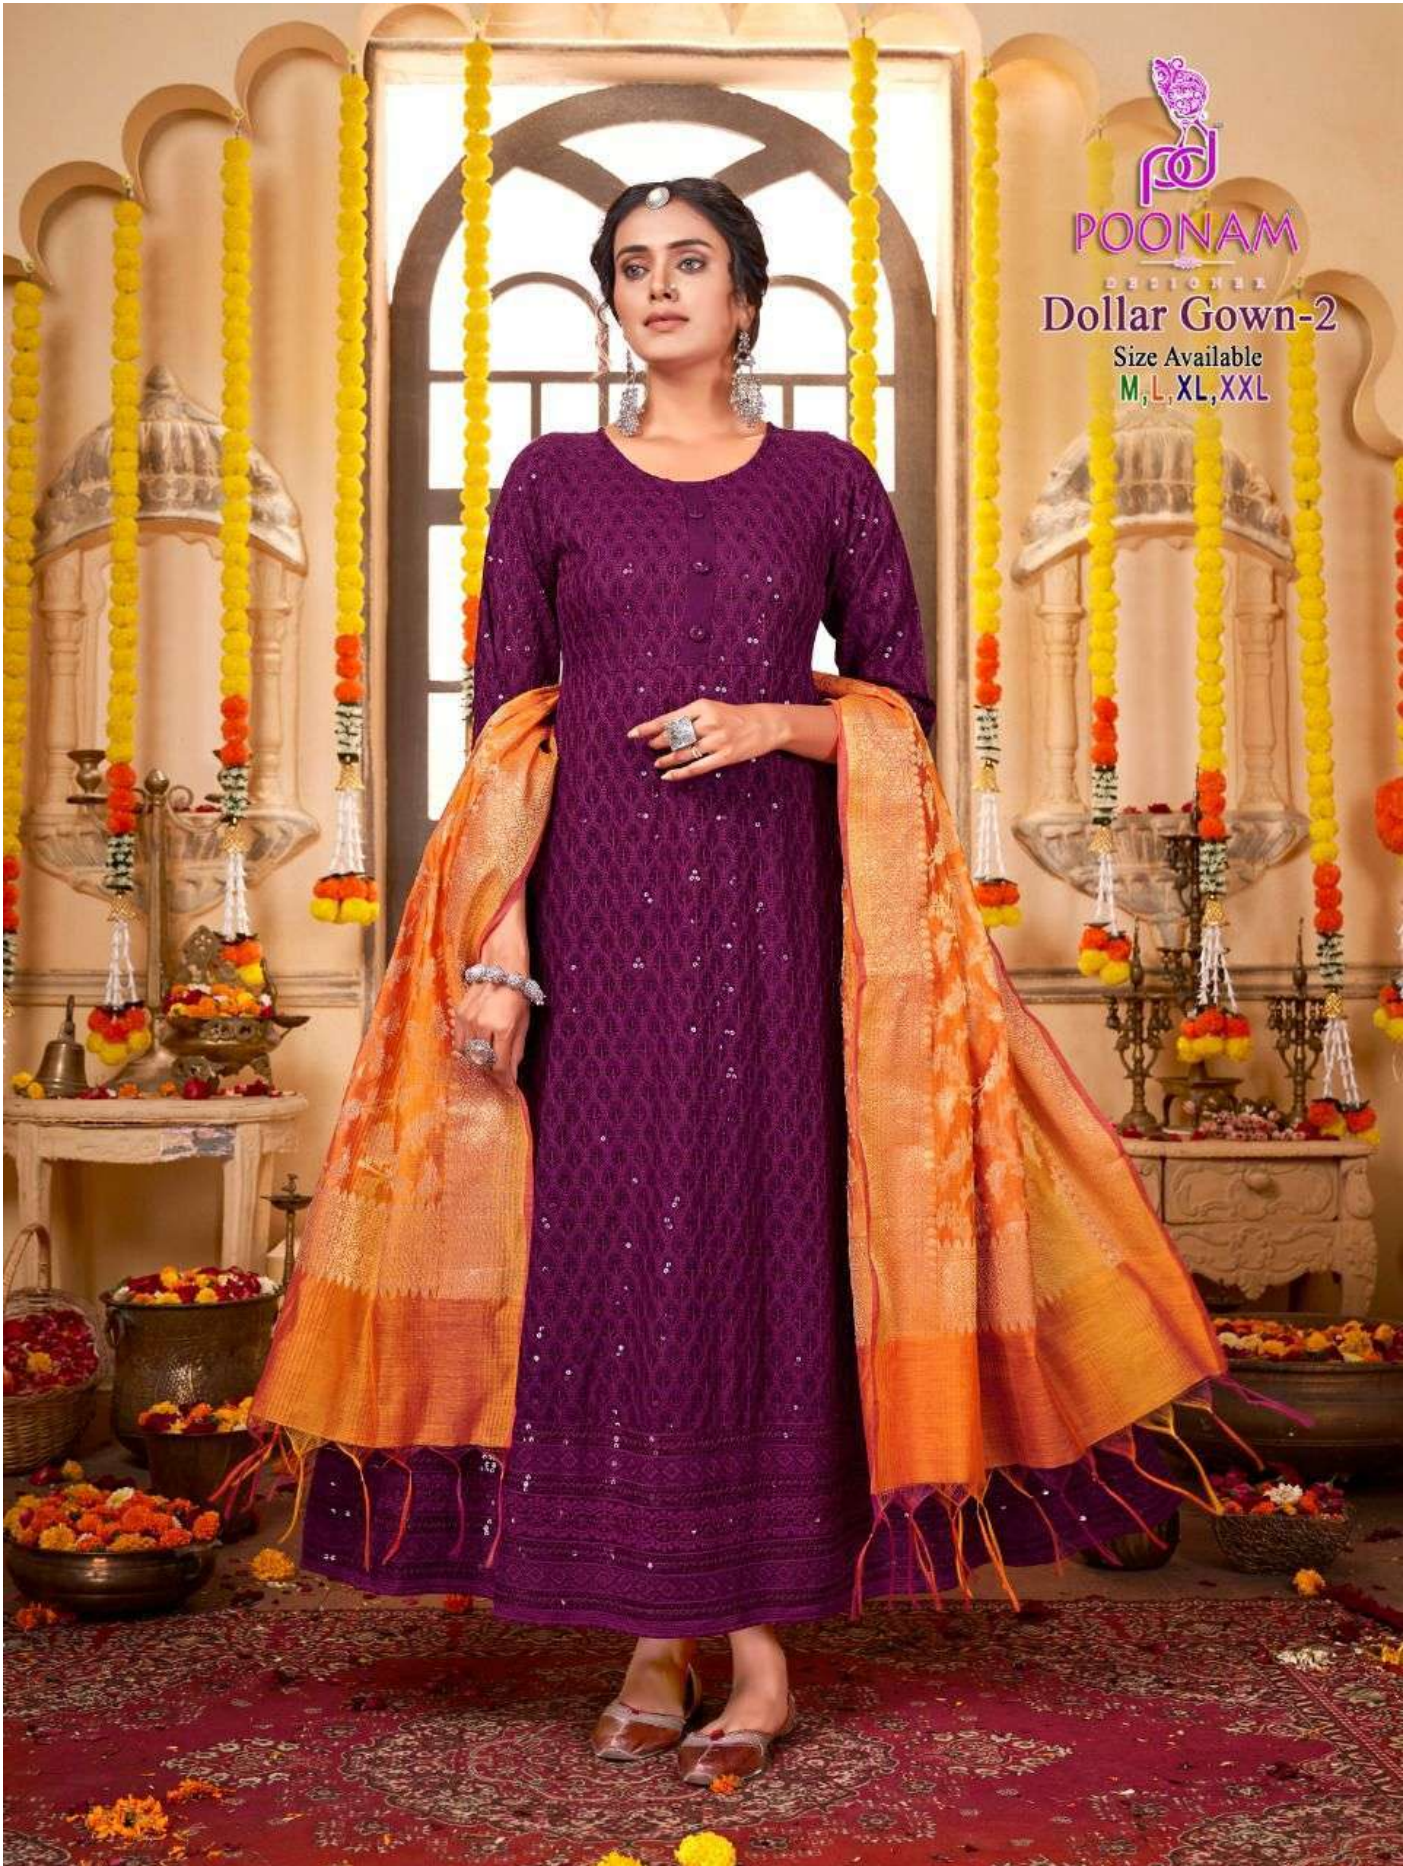

POONAM

DESIGNER

Dollar Gown-2

Size Available
M, L, XL, XXL