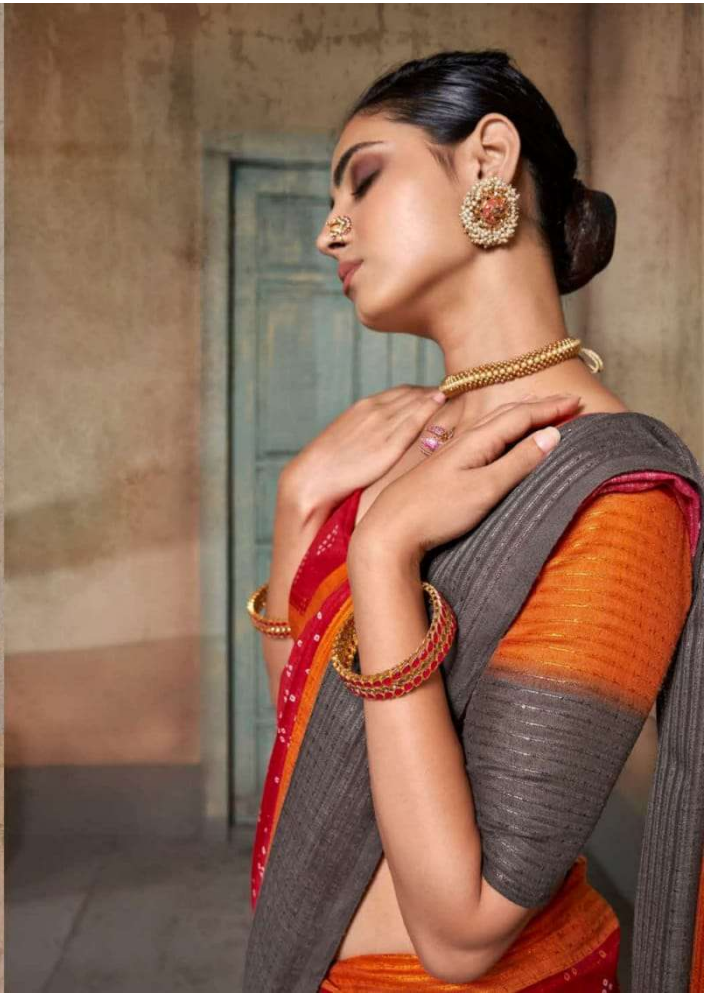

SANSKARTM
TEX-PRINTS PVT.LTD

LENEU
SEQUENCE

SANSKAR
41005

Elegant, Bold, Gutsy & Multi-Colored. There is Nothing Whimsical About this Season's Blossoms.

❖ ❖ 41006

SHANKAR
41004

A blend of colors that highlight every corner of the attractive designs that in turn adorn you with vast beauty.

SHARAD
41003

SANSKAR[®]
TEX-PRINTS PVT.LTD

LENEU
SEQUENCE

41001

41002

41003

41004

41005