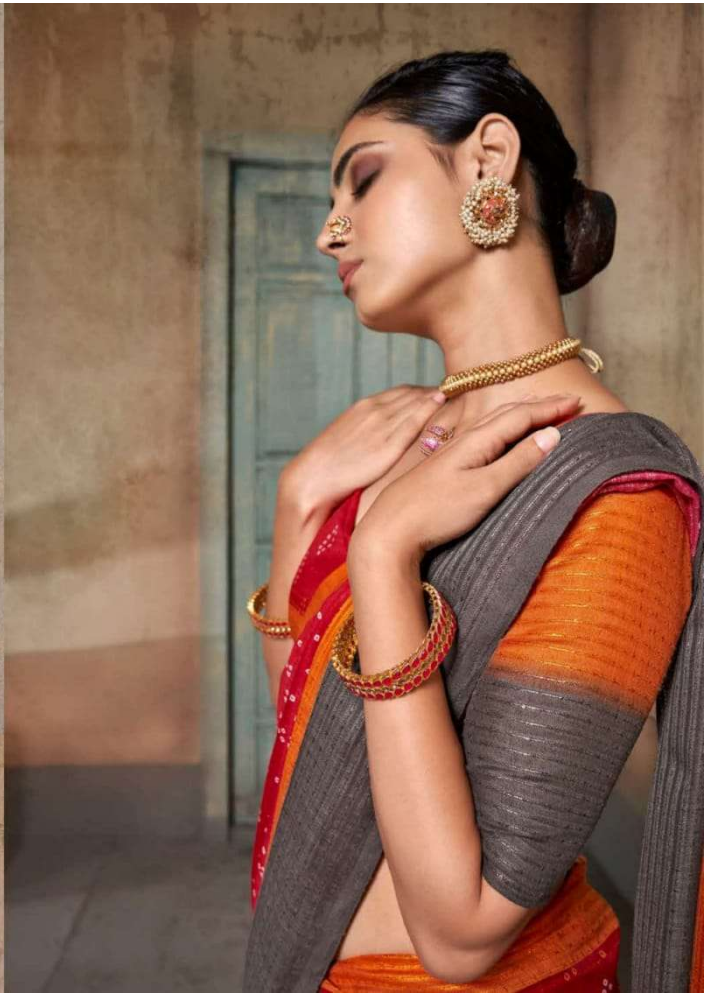

SANSKARTM
TEX-PRINTS PVT.LTD

LENEU
SEQUENCE

SANSKAR
41005

Elegant, Bold, Gutsy & Multi-Colored. There is Nothing Whimsical About this Season's Blossoms.

❖❖ 41006

SHANKAR
41004

A blend of colors that highlight every corner of the attractive designs that in turn adorn you with vast beauty.

SHARAD
41003

SANSKAR[®]
TEX-PRINTS PVT.LTD

LENEU
SEQUENCE

41001

41002

41003

41004

41005