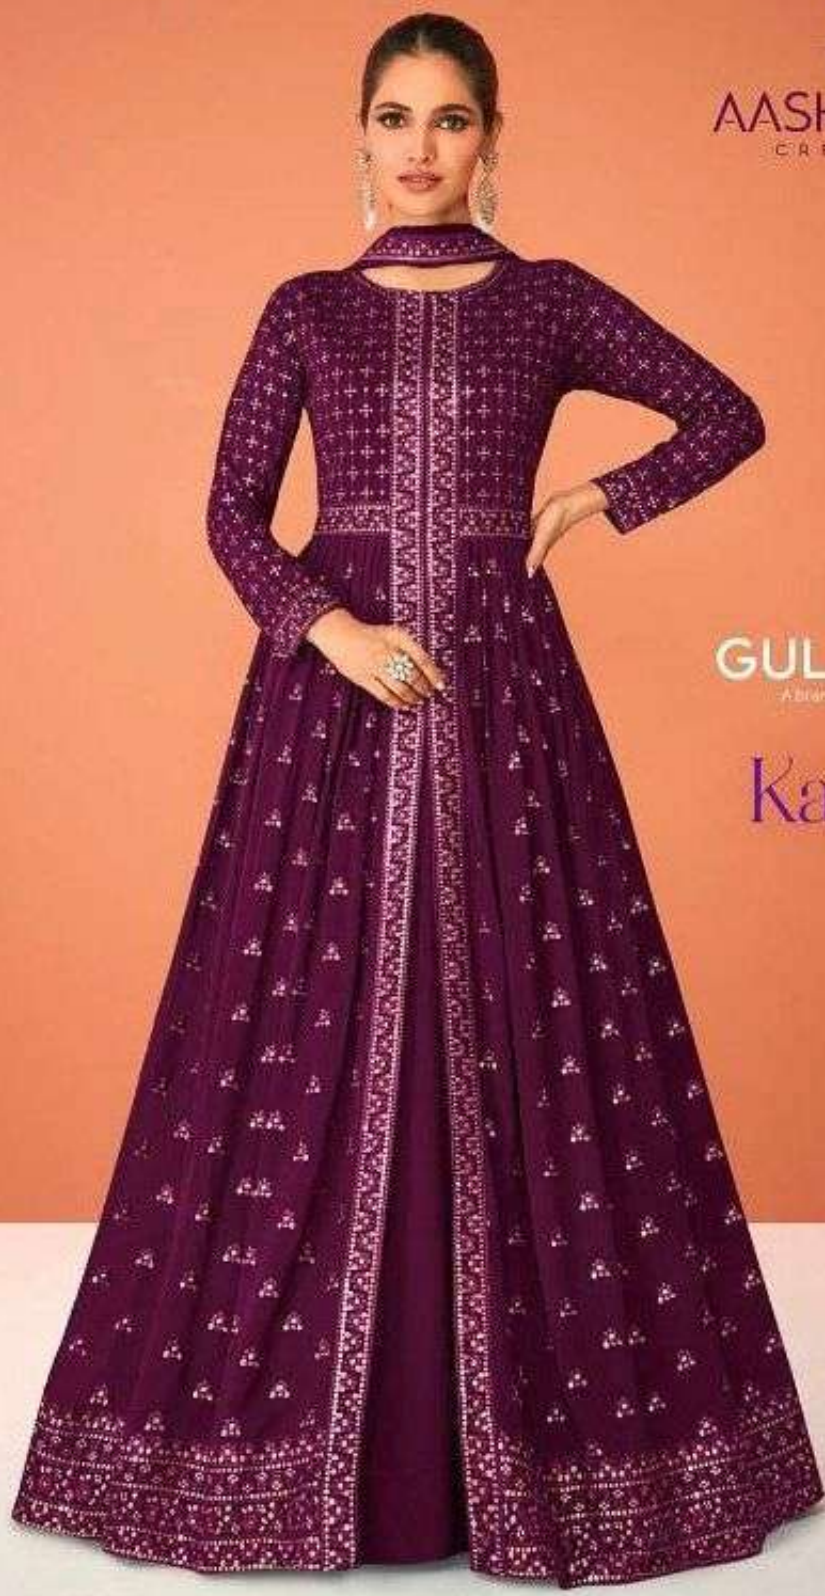

AASHIRWAD®
CREATION

GULKAND®
A brand by Aashirwad

Kasturi