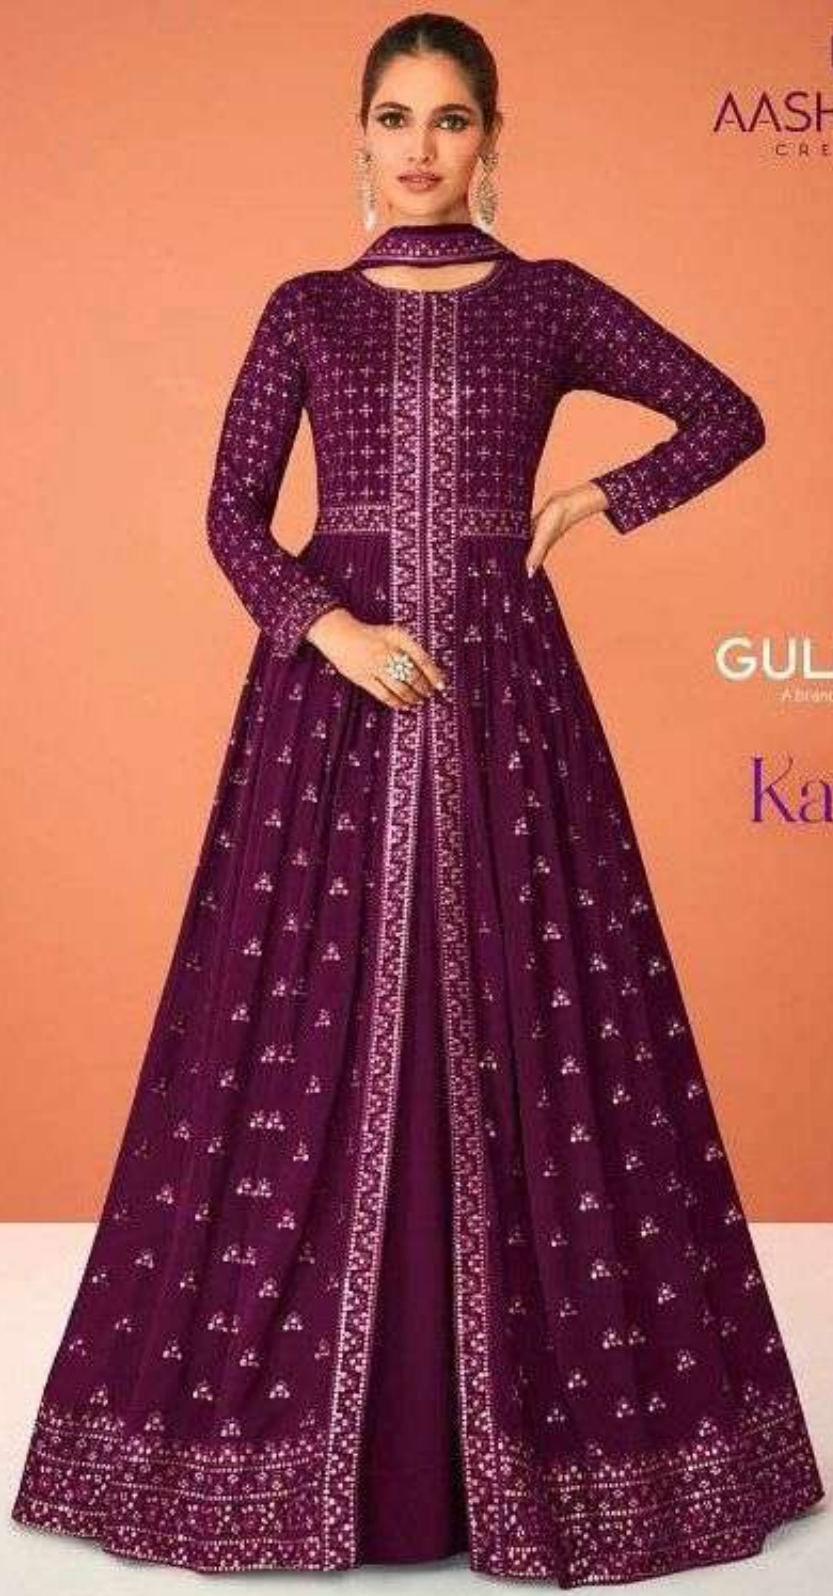

AASHIRWAD®
CREATION

GULKAND®
A brand by Aashirwad

Kasturi