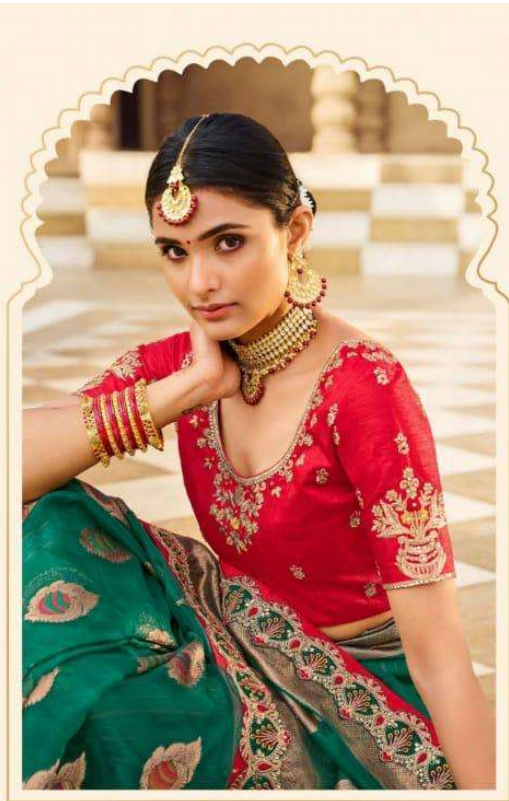

SM  
*Femina*

EACH APPAREL FROM THIS LINE IS PURE JOY  
FOR ALL ASPIRING AND REIGNING.  
BRING MORE VIBRANCY AND LOOK AMAZINGLY BEAUTIFUL  
IN ALL NEW AVATAR.

INDULGE IN THE PLEASURE OF BEAUTY, CLASS AND ETHNICITY WITH THIS ATTIRE.

D.NO : - 2306

INDULGE IN THE PLEASURE  
OF BEAUTY, CLASS AND  
ETHNICITY WITH THIS ATTIRE  
D.NO : - 2305

D.NO : - 2307

INDULGE IN THE PLEASURE  
OF BEAUTY, CLASS AND  
ETHNICITY WITH SHI ATTIRE.  
D.NO :- 2302