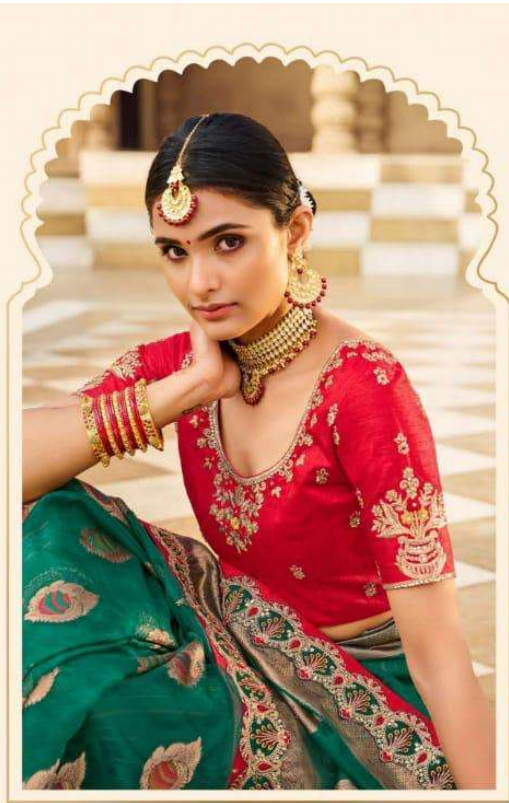

SM  
*Femina*

EACH APPAREL FROM THIS LINE IS PURE JOY  
FOR ALL ASPIRING AND REIGNING.  
BRING MORE VIBRANCY AND LOOK AMAZINGLY BEAUTIFUL  
IN ALL NEW AVATAR.

INDULGE IN THE PLEASURE OF BEAUTY, CLASS AND ETHNICITY WITH THIS ATTIRE.

D.NO : - 2306

INDULGE IN THE PLEASURE  
OF BEAUTY, CLASS AND  
ETHNICITY WITH THIS ATTIRE  
D.NO : - 2305

D.NO : - 2307

  
INDULGE IN THE PLEASURE  
OF BEAUTY, CLASS AND  
ETHNICITY WITH THIS ATTIRE.  
D.NO :- 2303