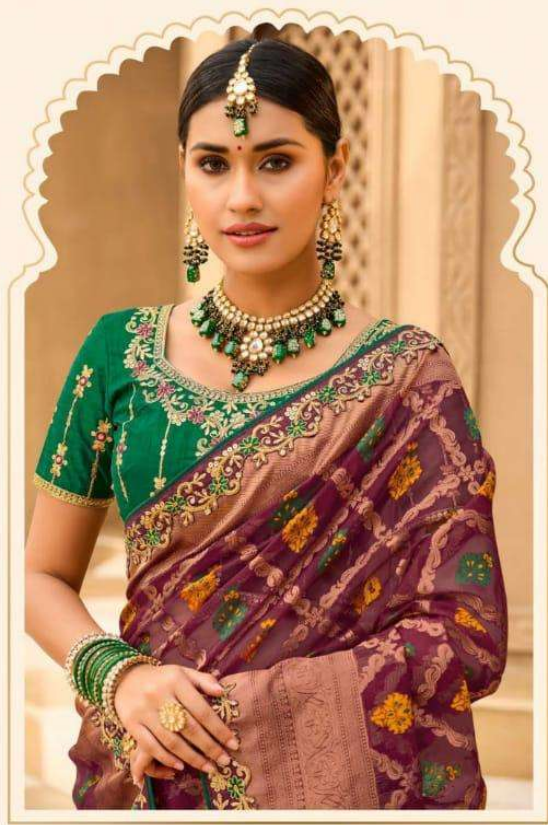

SM  
*Femina*

EACH APPAREL FROM THIS LINE IS PURE JOY  
FOR ALL ASPIRING AND REIGNING.  
BRING MORE VIBRANCY AND LOOK AMAZINGLY BEAUTIFUL  
IN ALL NEW AVATAR.

INDULGE IN THE PLEASURE OF BEAUTY, CLASS AND ETHNICITY WITH THIS ATTIRE.

D.NO : - 2306

INDULGE IN THE PLEASURE  
OF BEAUTY, CLASS AND  
ETHNICITY WITH THIS ATTIRE  
D.NO : - 2305

D.NO : - 2307

  
INDULGE IN THE PLEASURE  
OF BEAUTY, CLASS AND  
ETHNICITY WITH THIS ATTIRE.  
D.NO :- 2303