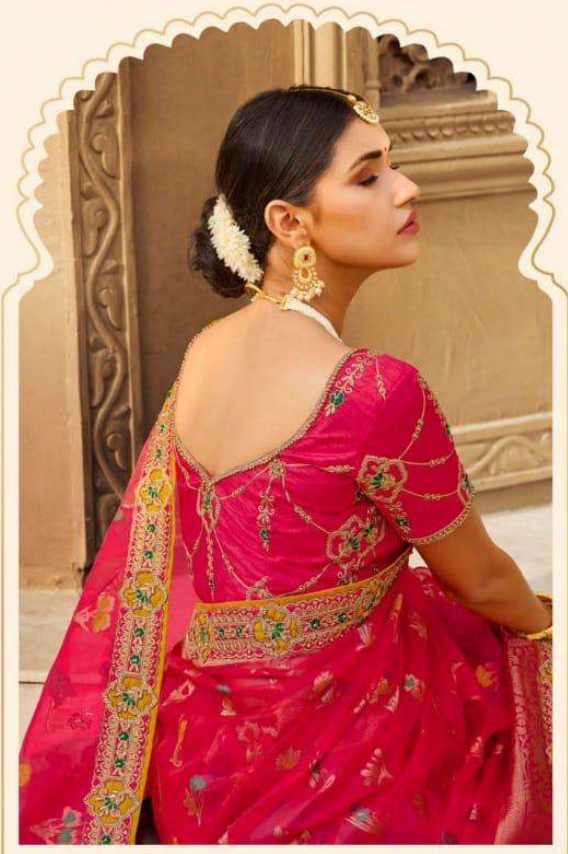

SM  
*Femina*

EACH APPAREL FROM THIS LINE IS PURE JOY  
FOR ALL ASPIRING AND REIGNING.  
BRING MORE VIBRANCY AND LOOK AMAZINGLY BEAUTIFUL  
IN ALL NEW AVATAR.

INDULGE IN THE PLEASURE OF BEAUTY, CLASS AND ETHNICITY WITH THIS ATTIRE.

D.NO : - 2306

INDULGE IN THE PLEASURE  
OF BEAUTY, CLASS AND  
ETHNICITY WITH THIS ATTIRE  
D.NO : - 2305

D.NO : - 2307

INDULGE IN THE PLEASURE  
OF BEAUTY, CLASS AND  
ETHNICITY WITH SHI ATTIRE.  
D.NO :- 2302