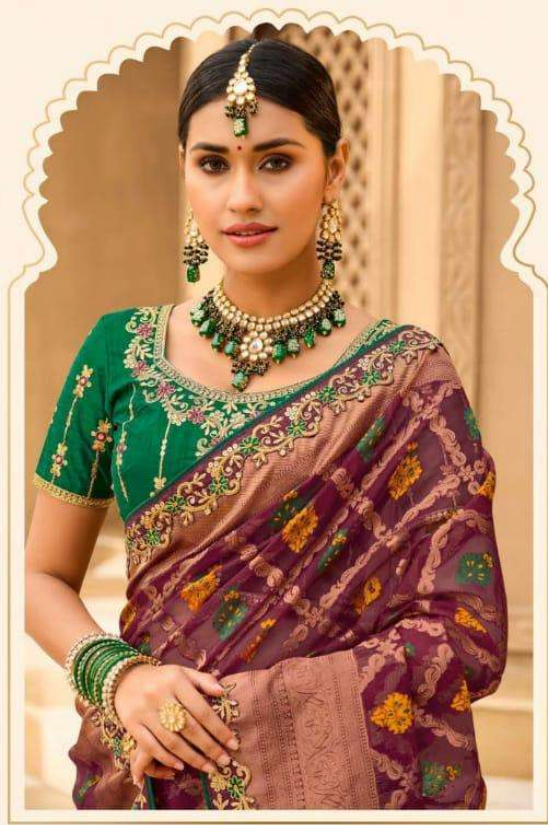

SM  
*Femina*

EACH APPAREL FROM THIS LINE IS PURE JOY  
FOR ALL ASPIRING AND REIGNING.  
BRING MORE VIBRANCY AND LOOK AMAZINGLY BEAUTIFUL  
IN ALL NEW AVATAR.

INDULGE IN THE PLEASURE OF BEAUTY, CLASS AND ETHNICITY WITH THIS ATTIRE.

D.NO : - 2306

INDULGE IN THE PLEASURE  
OF BEAUTY, CLASS AND  
ETHNICITY WITH THIS ATTIRE  
D.NO : - 2305

D.NO : - 2307

INDULGE IN THE PLEASURE  
OF BEAUTY, CLASS AND  
ETHNICITY WITH SHI ATTIRE.  
D.NO :- 2302