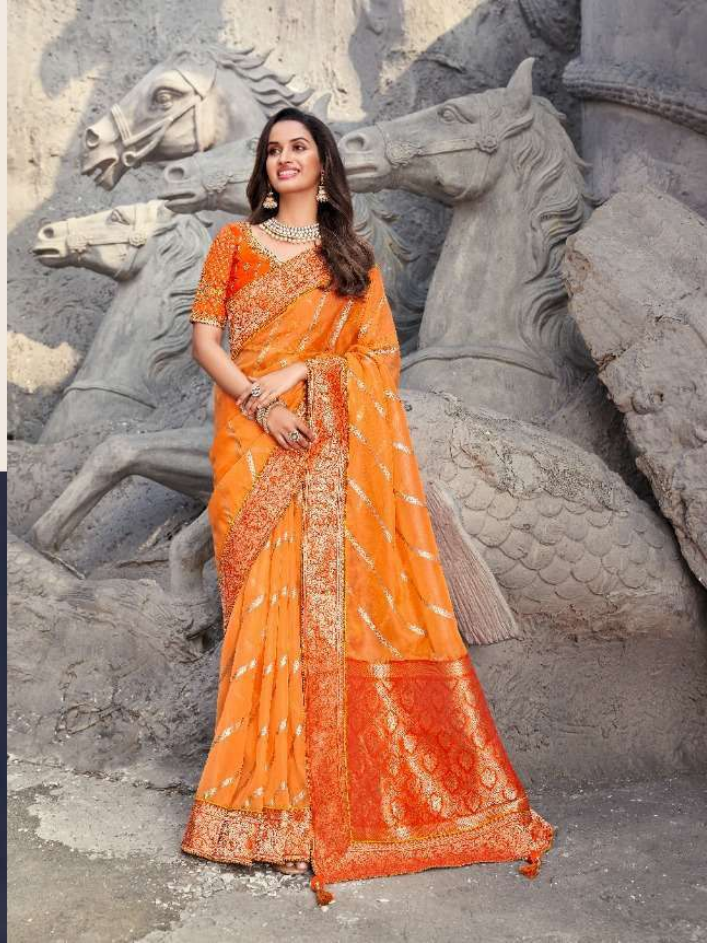

PRERANA®

D. NO. : 1306