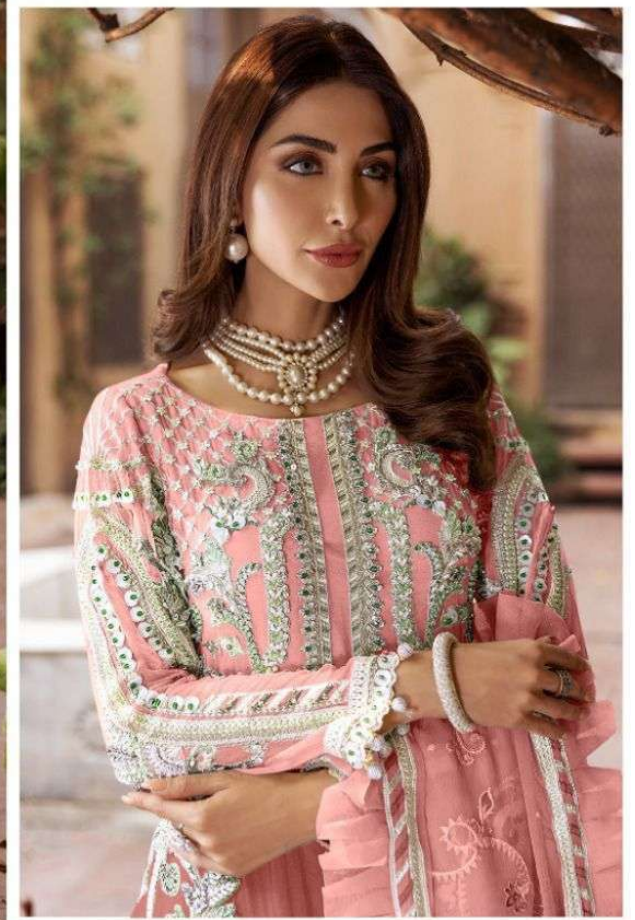

*Serine*<sup>TM</sup>  
Pakistani Suit  
A BRAND BY MEGHA EXPORT

S - 67 B

**TOP - GEORGETTE HEAVY EMBROIDERED  
INNER - HEAVY SANTOON  
BOTTOM - HEAVY SANTOON EMBROIDERED  
DUPATTA - NAZNEEN HEAVY EMBROIDERED  
WITH FRILL LACE**

**S - 67 B**

**TOP - GEORGETTE HEAVY EMBROIDERED  
INNER - HEAVY SANTOON  
BOTTOM - HEAVY SANTOON EMBROIDERED  
DUPATTA - NAZNEEN HEAVY EMBROIDERED  
WITH FRILL LACE**

*Serena*<sup>TM</sup>  
Pakistani Suit  
A BRAND BY MEGHA EXPORT

S - 67 A

**TOP - GEORGETTE HEAVY EMBROIDERED  
INNER - HEAVY SANTOON  
BOTTOM - HEAVY SANTOON EMBROIDERED  
DUPATTA - NAZNEEN HEAVY EMBROIDERED  
WITH FRILL LACE**

*Serene*<sup>TM</sup>  
Pakistani Suit  
A BRAND BY  MEGHA EXPORT