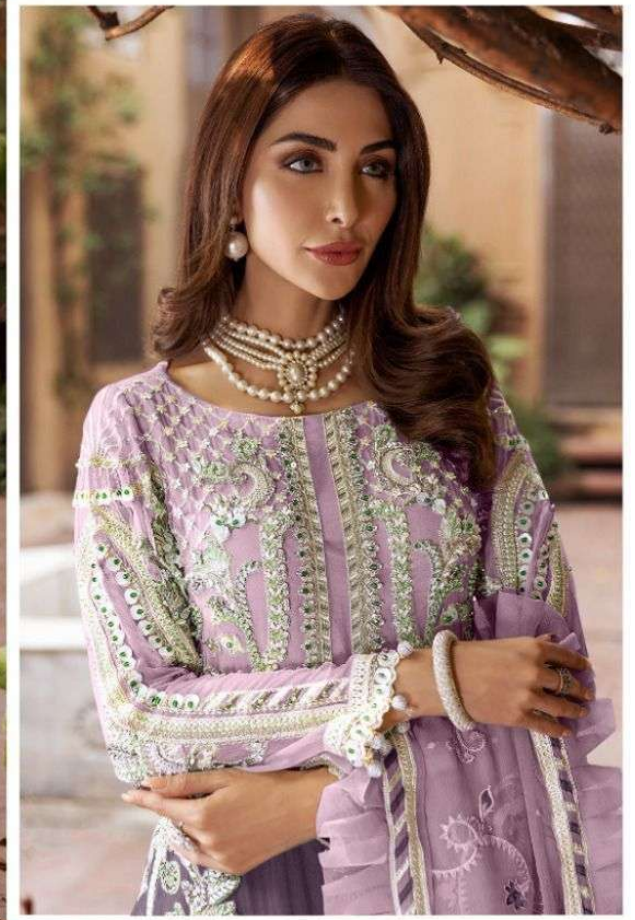

*Serine*<sup>TM</sup>  
Pakistani Suit  
A BRAND BY MEGHA EXPORT

S - 67 B

**TOP - GEORGETTE HEAVY EMBROIDERED  
INNER - HEAVY SANTOON  
BOTTOM - HEAVY SANTOON EMBROIDERED  
DUPATTA - NAZNEEN HEAVY EMBROIDERED  
WITH FRILL LACE**

**S - 67 B**

**TOP - GEORGETTE HEAVY EMBROIDERED  
INNER - HEAVY SANTOON  
BOTTOM - HEAVY SANTOON EMBROIDERED  
DUPATTA - NAZNEEN HEAVY EMBROIDERED  
WITH FRILL LACE**

*Serena*<sup>TM</sup>  
Pakistani Suit  
A BRAND BY MEGHA EXPORT

S - 67 A

**TOP - GEORGETTE HEAVY EMBROIDERED  
INNER - HEAVY SANTOON  
BOTTOM - HEAVY SANTOON EMBROIDERED  
DUPATTA - NAZNEEN HEAVY EMBROIDERED  
WITH FRILL LACE**

*Serene*<sup>TM</sup>  
Pakistani Suit  
A BRAND BY  MEGHA EXPORT