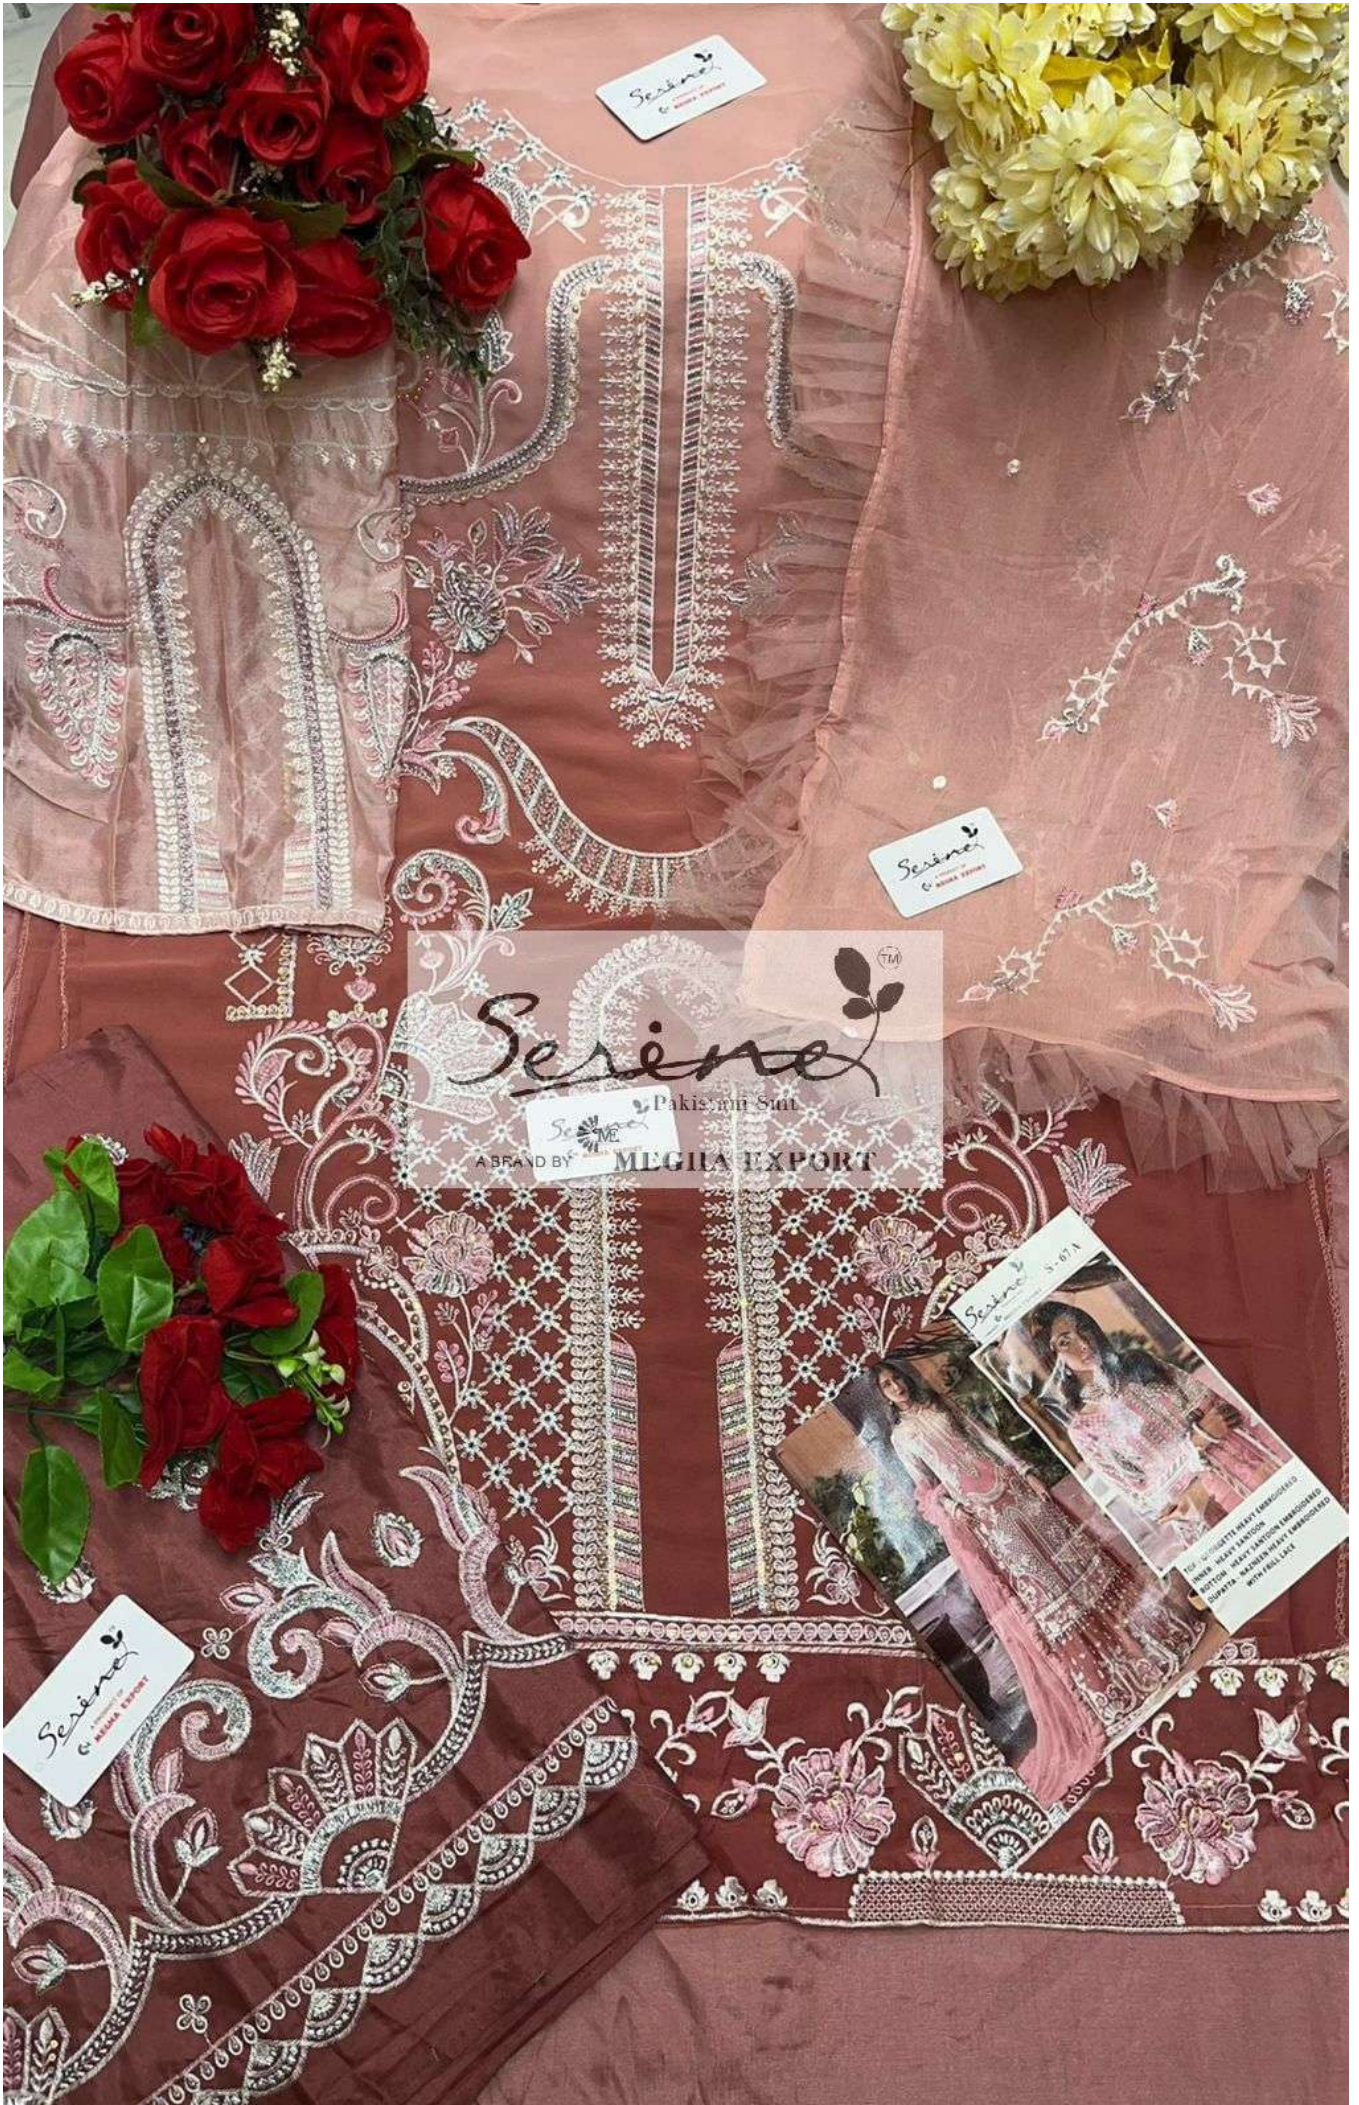

*Serine*<sup>TM</sup>  
Pakistani Suit  
A BRAND BY MEGHA EXPORT

S - 67 B

**TOP - GEORGETTE HEAVY EMBROIDERED  
INNER - HEAVY SANTOON  
BOTTOM - HEAVY SANTOON EMBROIDERED  
DUPATTA - NAZNEEN HEAVY EMBROIDERED  
WITH FRILL LACE**

**S - 67 B**

**TOP - GEORGETTE HEAVY EMBROIDERED  
INNER - HEAVY SANTOON  
BOTTOM - HEAVY SANTOON EMBROIDERED  
DUPATTA - NAZNEEN HEAVY EMBROIDERED  
WITH FRILL LACE**

*Serena*<sup>TM</sup>  
Pakistani Suit  
A BRAND BY MEGHA EXPORT

S - 67 A

**TOP - GEORGETTE HEAVY EMBROIDERED  
INNER - HEAVY SANTOON  
BOTTOM - HEAVY SANTOON EMBROIDERED  
DUPATTA - NAZNEEN HEAVY EMBROIDERED  
WITH FRILL LACE**

*Serene*<sup>TM</sup>  
Pakistani Suit  
A BRAND BY  MEGHA EXPORT

**S - 67 D**

**TOP - GEORGETTE HEAVY EMBROIDERED  
INNER - HEAVY SANTOON  
BOTTOM - HEAVY SANTOON EMBROIDERED  
DUPATTA - NAZNEEN HEAVY EMBROIDERED  
WITH FRILL LACE**

Serina  
Pakistani Suits

Serina  
Pakistani Suits