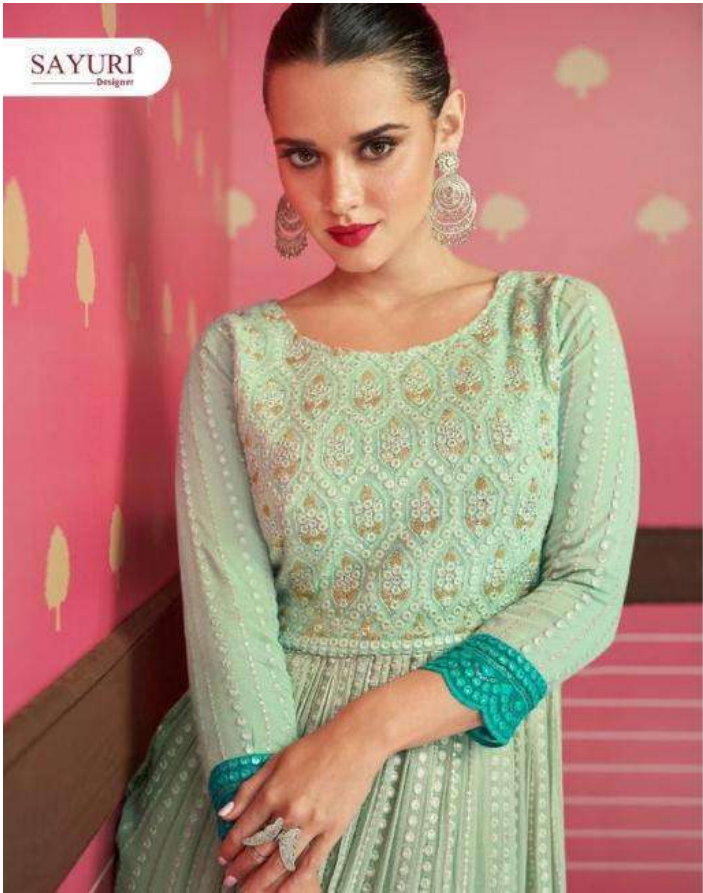

SAYURI[®]
Designer

NAYRA

SAYURI[®]
Designer

NAYRA

~ TOP ~
REAL GEORGETTE
(FREE SIZE STITCHED)

~ PLAZZO ~
REAL GEORGETTE
(FREE SIZE STITCHED)

~ DUPTTA ~
NAZMEEN
REAL GEORGETTE

~ PRICE -1999 ~
GST 12% EXTRA