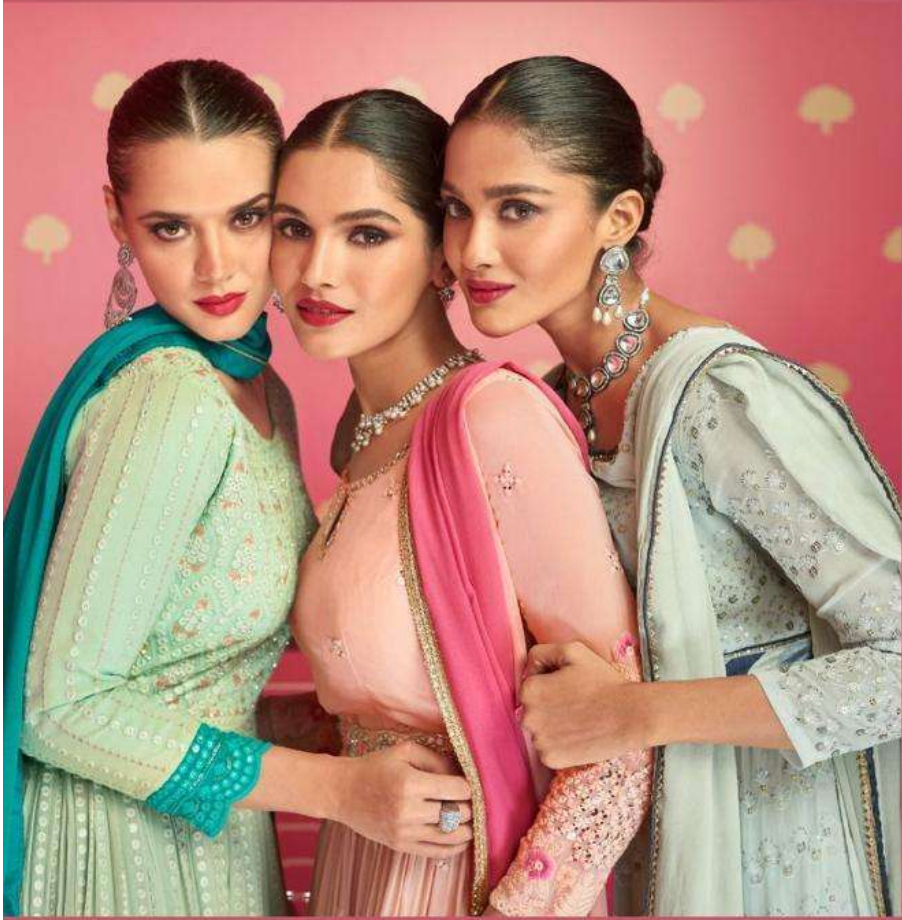

SAYURI[®]
Designer

NAYRA

SAYURI[®]
Designer

NAYRA

~ TOP ~
REAL GEORGETTE
(FREE SIZE STITCHED)

~ PLAZZO ~
REAL GEORGETTE
(FREE SIZE STITCHED)

~ DUPTTA ~
NAZMEEN
REAL GEORGETTE

~ PRICE -1999 ~
GST 12% EXTRA