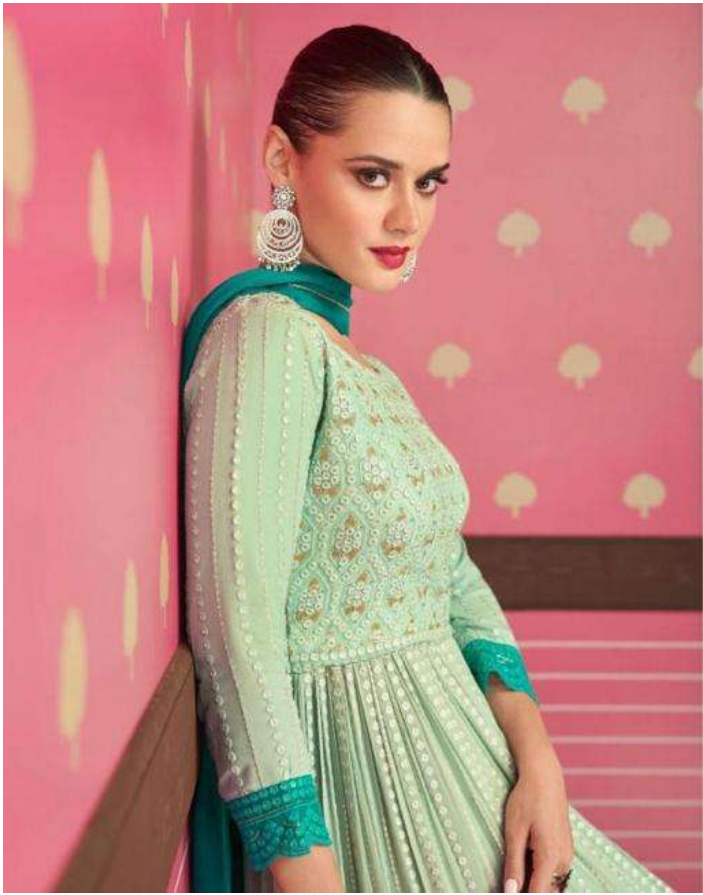

SAYURI®
—Designer—

5209