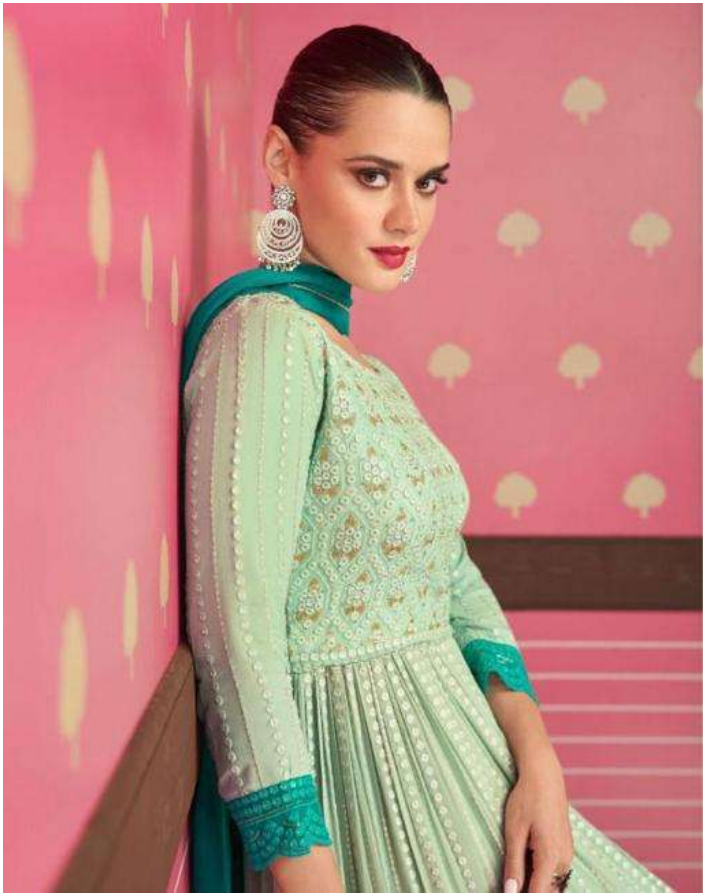

SAYURI®
—Designer—

5209