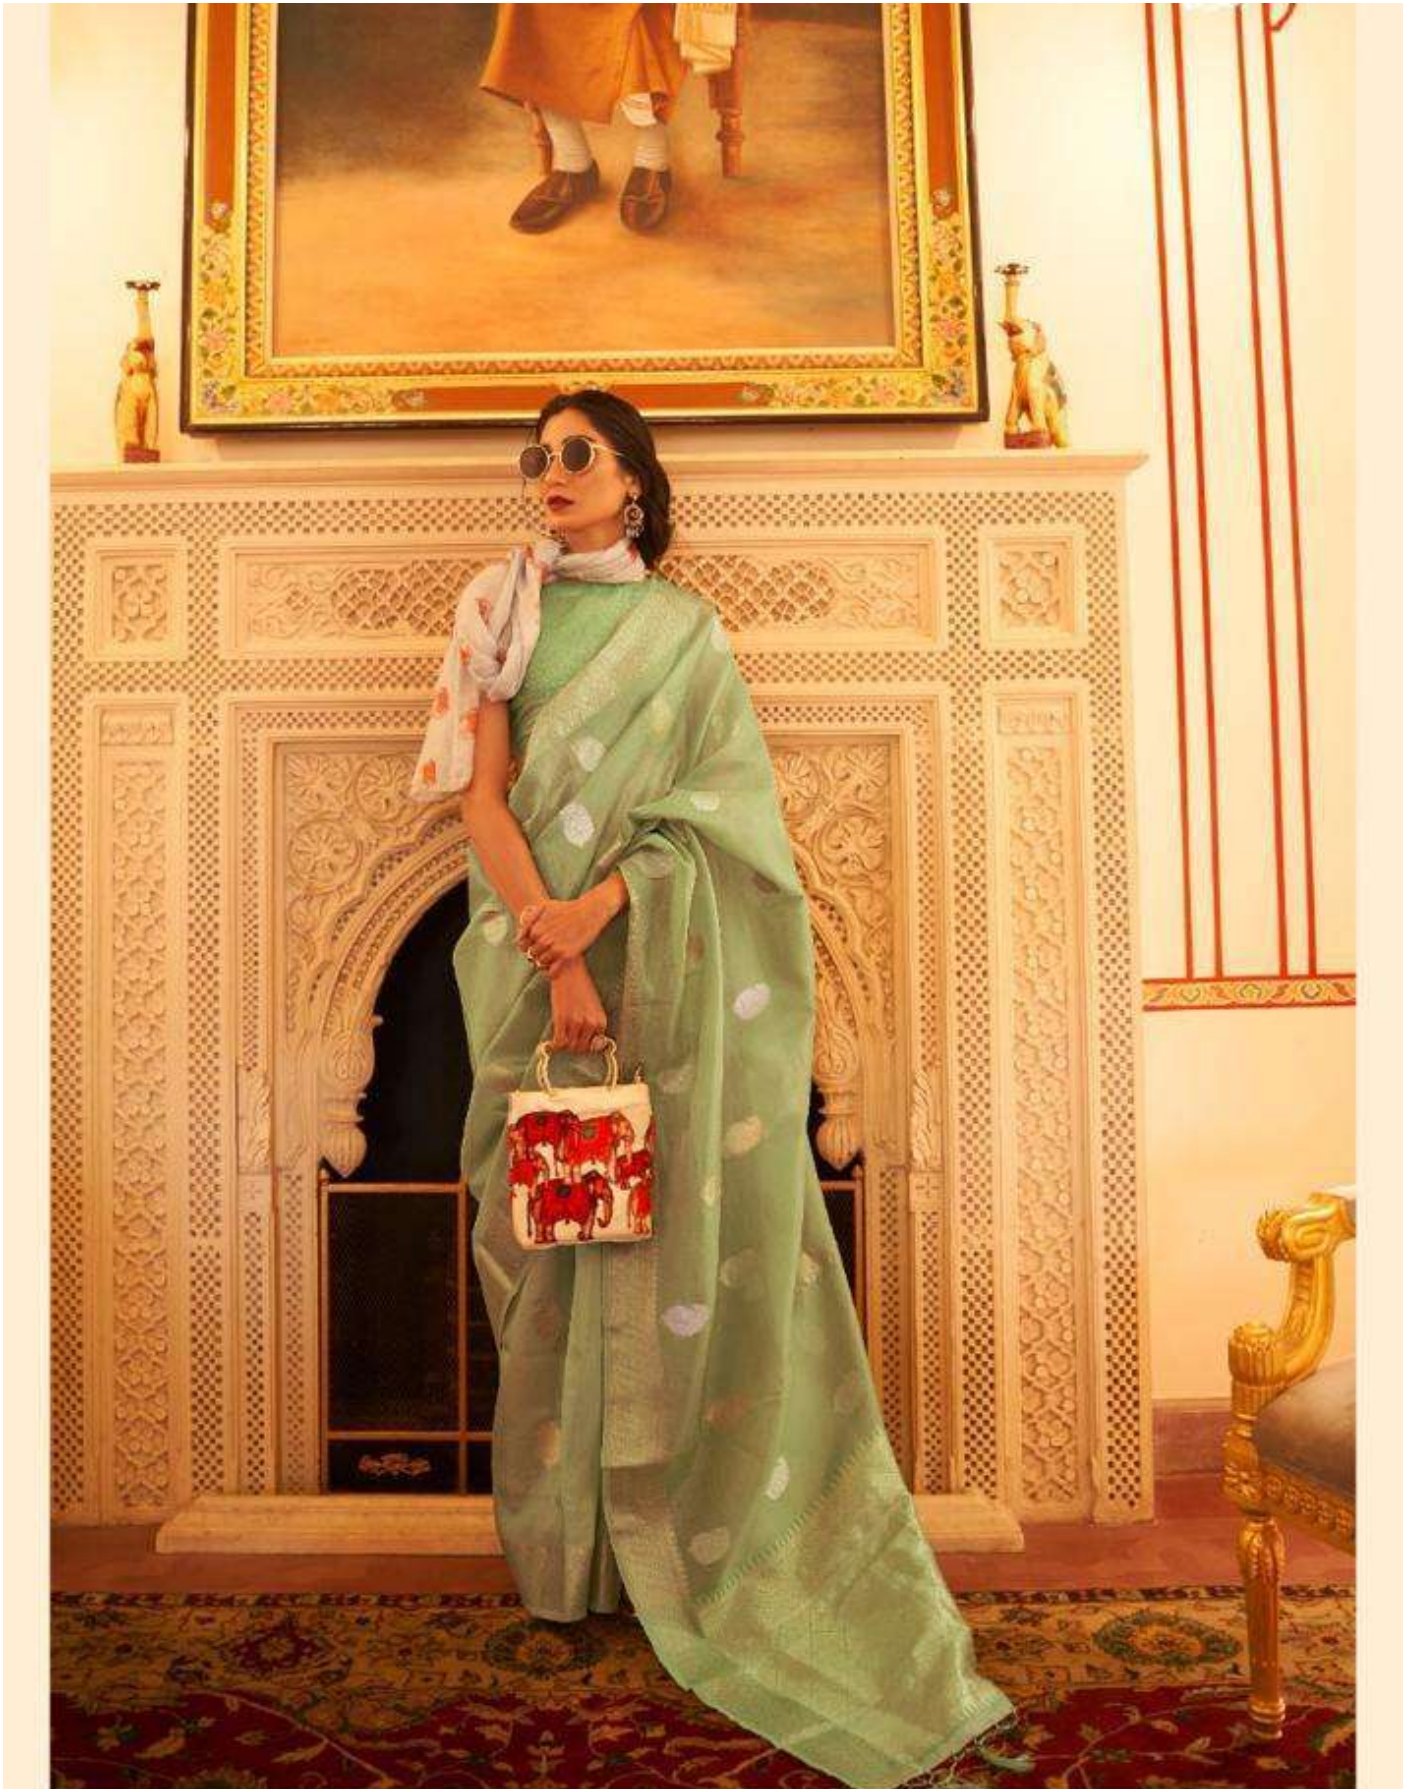

RAJTEX
Indiagine
Prestigious | Legendary | 50+ Years

KAHIRA TISSUE'
TISSUE ZARI ORGANZA WEAVING SAREES

218002

RAJTEX[®]
Indiagine
Prestigious | Legendary | 50+ Years

KAHIRA TISSUE'
TISSUE ZARI ORGANZA WEAVING SAREES