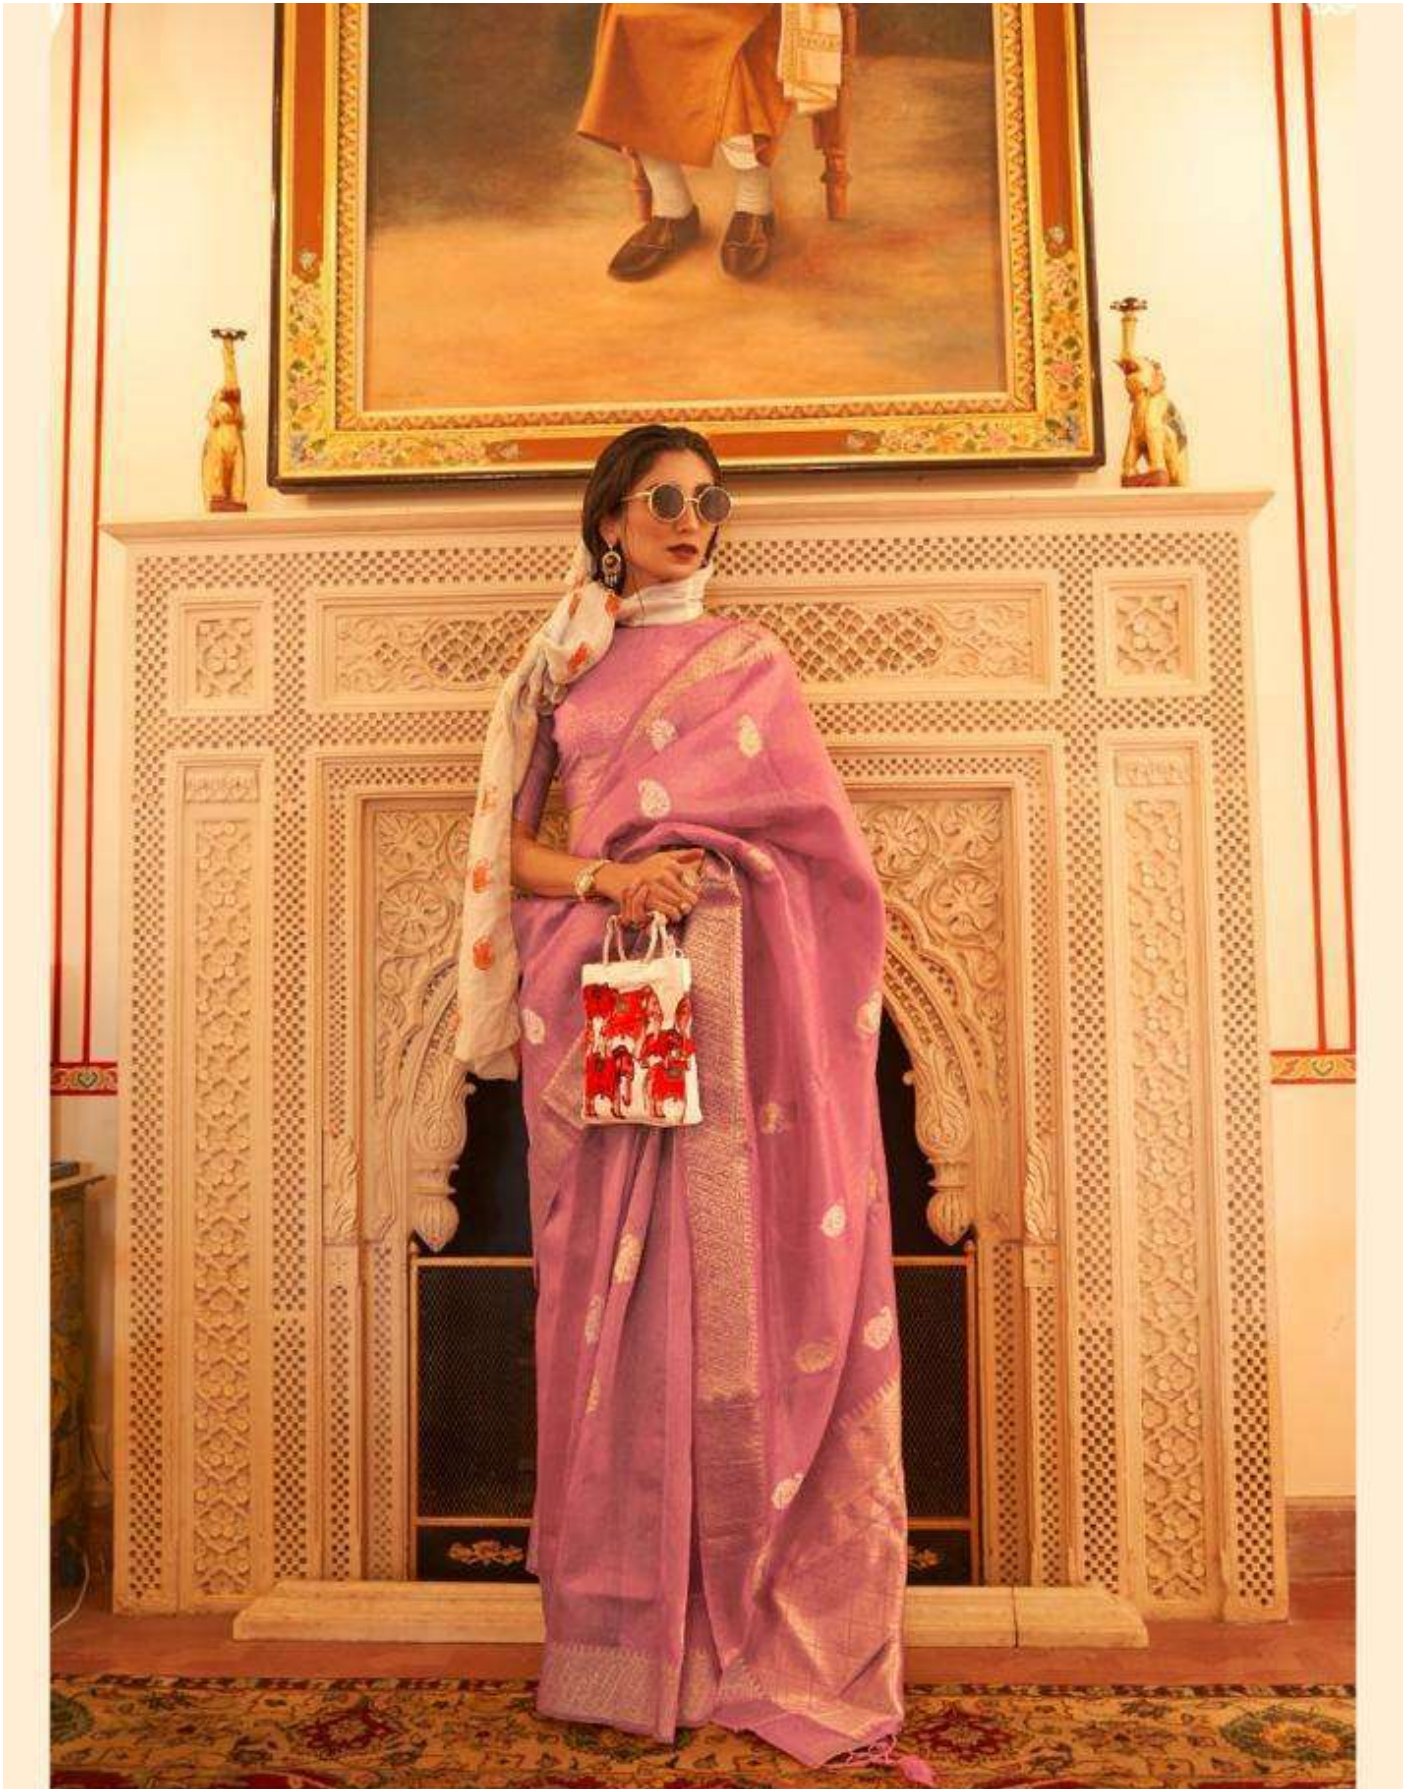

RAJTEX®
Indiagine
Prestigious | Legendary | Silken

KAHIRA TISSUE'
TISSUE ZARI ORGANZA WEAVING SAREES

218006