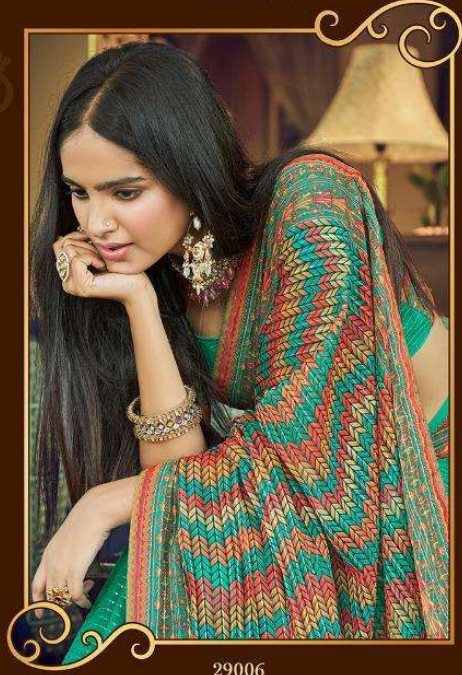

29005

29006

29007

29008

ARYA DESIGNS

29003

ARYA DESIGNS

29006

ARYA DESIGNS

imperial-7

SRU	MAIN COLOR	BLOUSE FABRICS	SAREE FABRICS	WORK	PRICE
29001	MULTI COLOR	GEORGETTE	GEORGETTE	SEQUINS,THREAD,PRINTS	1400/- (FLAT) + 5% (GST) +SHIPPING
29002	MULTI COLOR	GEORGETTE	GEORGETTE	SEQUINS,THREAD,PRINTS	1400/- (FLAT) + 5% (GST) +SHIPPING
29003	MULTI COLOR	GEORGETTE	GEORGETTE	SEQUINS,THREAD,PRINTS	1400/- (FLAT) + 5% (GST) +SHIPPING
29004	MULTI COLOR	GEORGETTE	GEORGETTE	SEQUINS,THREAD,PRINTS	1400/- (FLAT) + 5% (GST) +SHIPPING
29005	MULTI COLOR	GEORGETTE	GEORGETTE	SEQUINS,THREAD,PRINTS	1400/- (FLAT) + 5% (GST) +SHIPPING
29006	MULTI COLOR	GEORGETTE	GEORGETTE	SEQUINS,THREAD,PRINTS	1400/- (FLAT) + 5% (GST) +SHIPPING
29007	MULTI COLOR	GEORGETTE	GEORGETTE	SEQUINS,THREAD,PRINTS	1400/- (FLAT) + 5% (GST) +SHIPPING
29008	MULTI COLOR	GEORGETTE	GEORGETTE	SEQUINS,THREAD,PRINTS	1400/- (FLAT) + 5% (GST) +SHIPPING
29009	MULTI COLOR	GEORGETTE	GEORGETTE	SEQUINS,THREAD,PRINTS	1400/- (FLAT) + 5% (GST) +SHIPPING
29010	MULTI COLOR	GEORGETTE	GEORGETTE	SEQUINS,THREAD,PRINTS	1400/- (FLAT) + 5% (GST) +SHIPPING