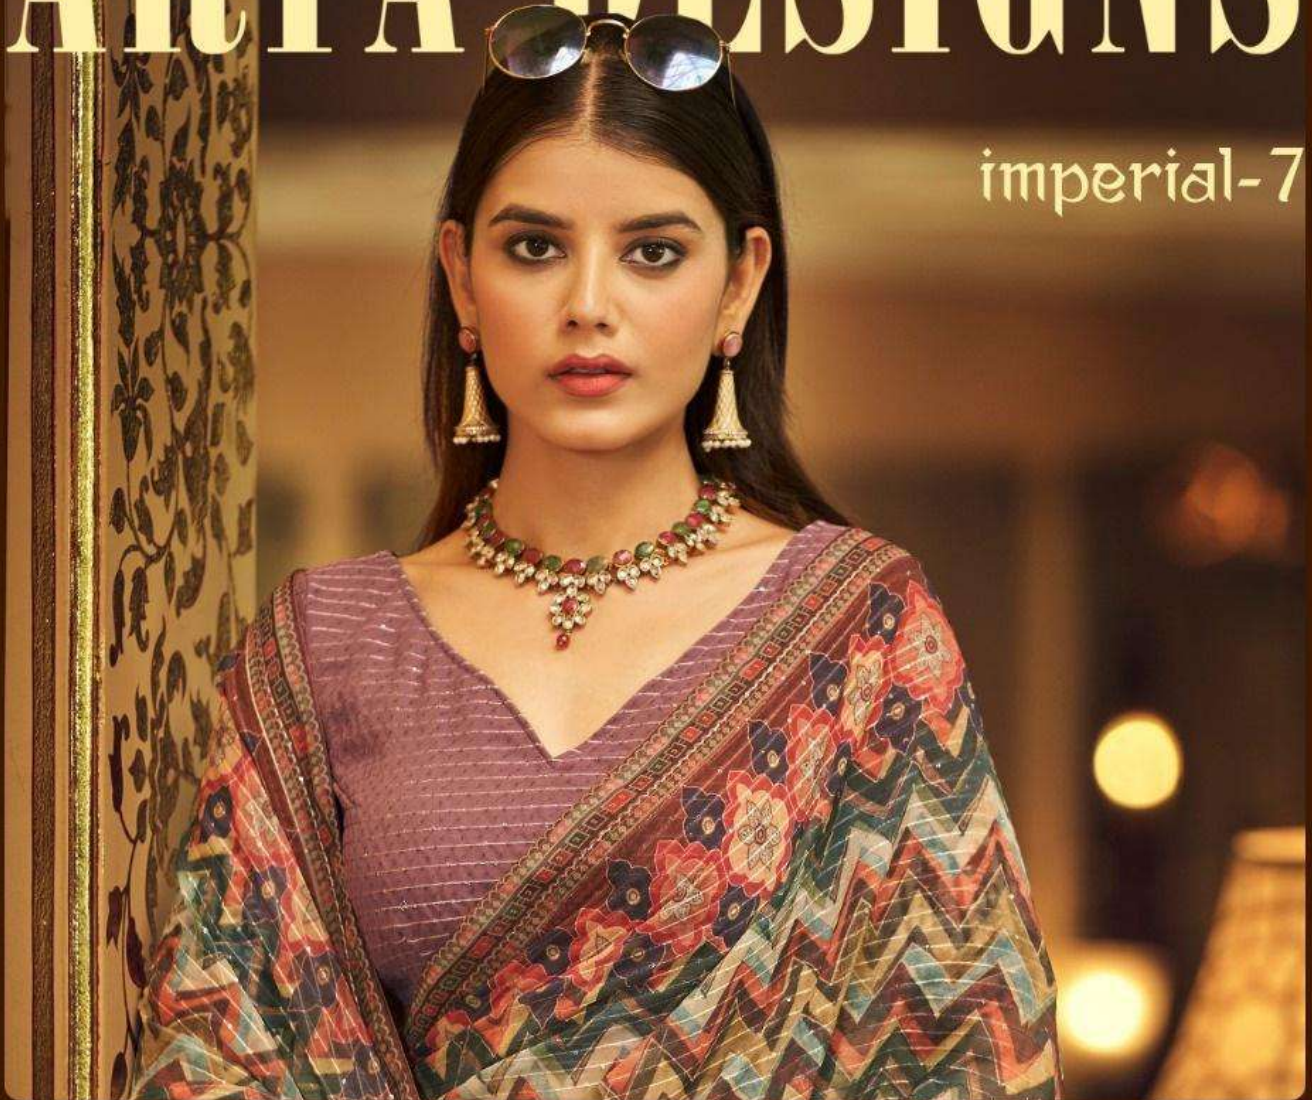

ARYA DESIGNS

imperial-7

SRU	MAIN COLOR	BLOUSE FABRICS	SAREE FABRICS	WORK	PRICE
29001	MULTI COLOR	GEORGETTE	GEORGETTE	SEQUINS,THREAD,PRINTS	1400/- (FLAT) + 5% (GST) +SHIPPING
29002	MULTI COLOR	GEORGETTE	GEORGETTE	SEQUINS,THREAD,PRINTS	1400/- (FLAT) + 5% (GST) +SHIPPING
29003	MULTI COLOR	GEORGETTE	GEORGETTE	SEQUINS,THREAD,PRINTS	1400/- (FLAT) + 5% (GST) +SHIPPING
29004	MULTI COLOR	GEORGETTE	GEORGETTE	SEQUINS,THREAD,PRINTS	1400/- (FLAT) + 5% (GST) +SHIPPING
29005	MULTI COLOR	GEORGETTE	GEORGETTE	SEQUINS,THREAD,PRINTS	1400/- (FLAT) + 5% (GST) +SHIPPING
29006	MULTI COLOR	GEORGETTE	GEORGETTE	SEQUINS,THREAD,PRINTS	1400/- (FLAT) + 5% (GST) +SHIPPING
29007	MULTI COLOR	GEORGETTE	GEORGETTE	SEQUINS,THREAD,PRINTS	1400/- (FLAT) + 5% (GST) +SHIPPING
29008	MULTI COLOR	GEORGETTE	GEORGETTE	SEQUINS,THREAD,PRINTS	1400/- (FLAT) + 5% (GST) +SHIPPING
29009	MULTI COLOR	GEORGETTE	GEORGETTE	SEQUINS,THREAD,PRINTS	1400/- (FLAT) + 5% (GST) +SHIPPING
29010	MULTI COLOR	GEORGETTE	GEORGETTE	SEQUINS,THREAD,PRINTS	1400/- (FLAT) + 5% (GST) +SHIPPING