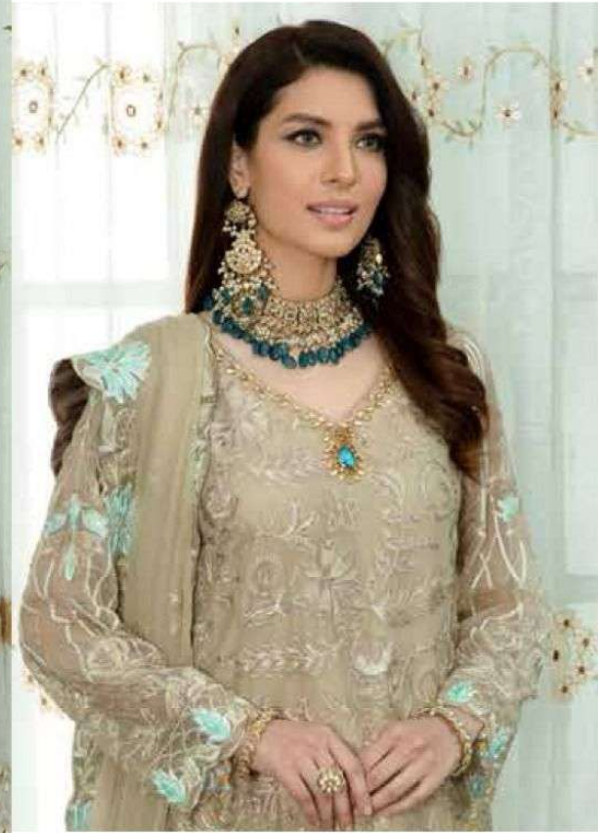

A BRAND BY MEGHA EXPORT

Pakistani Suits
MEGHA EXPORT

*Serina*TM
Pakistani Suit
A BRAND BY MEGHA EXPORT

D.NO.47006

Farmaish

TOP - FOX GEORGETTE HEAVY EMBROIDERED

INNER BOTTOM - HEAVY SANTOON

DUPATTA - NAZNEEN HEAVY EMBROIDERED

*Serina*TM
Pakistani Suit

A BRAND BY **MEGHA EXPORT**

D.NO.47004

Farmaish

TOP - FOX GEORGETTE HEAVY EMBROIDERED

INNER BOTTOM - HEAVY SANTOON

DUPATTA - NAZNEEN HEAVY EMBROIDERED

*Serina*TM
Pakistani Suit
A BRAND BY MEGHA EXPORT

D.NO.47003

Farmaish

TOP - FOX GEORGETTE HEAVY EMBROIDERED

INNER BOTTOM - HEAVY SANTOON

DUPATTA - NAZNEEN HEAVY EMBROIDERED

*Serene*TM
Pakistani Suit
A BRAND BY MEGHA EXPORT

*Serene*TM
Pakistani Suit
DINOVA 1982