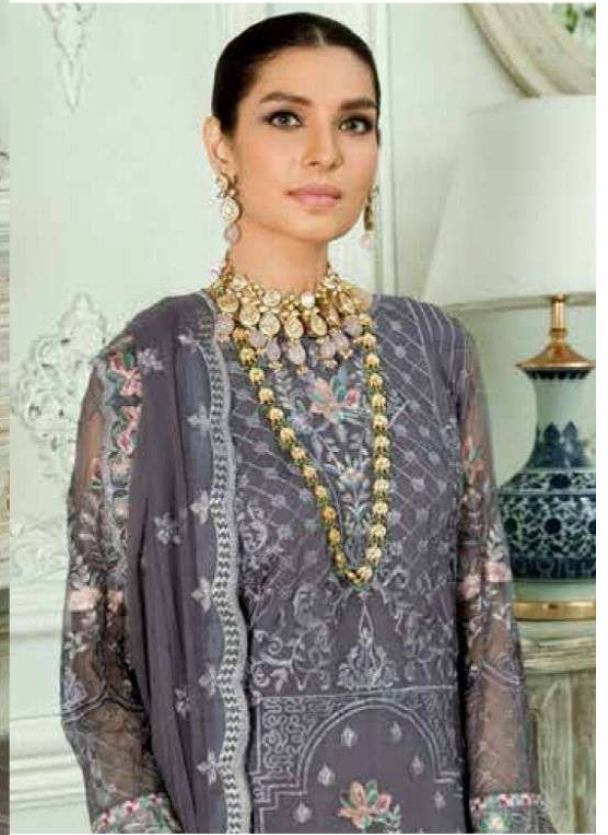

Serina^{TM}
Pakistani Suit
A BRAND BY MEGHA EXPORT

D.NO.47005