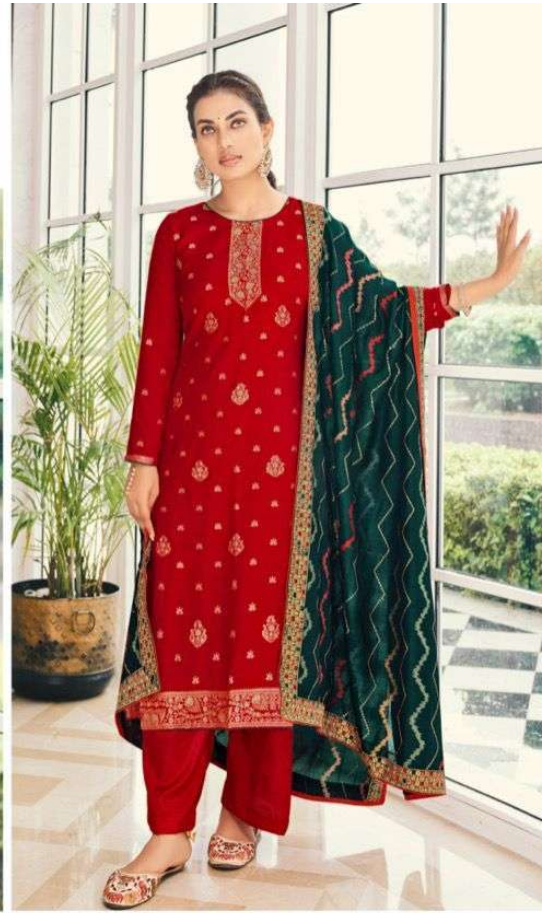

NARI

FLOW WITH VIBES THIS SEASON.
D.No.083