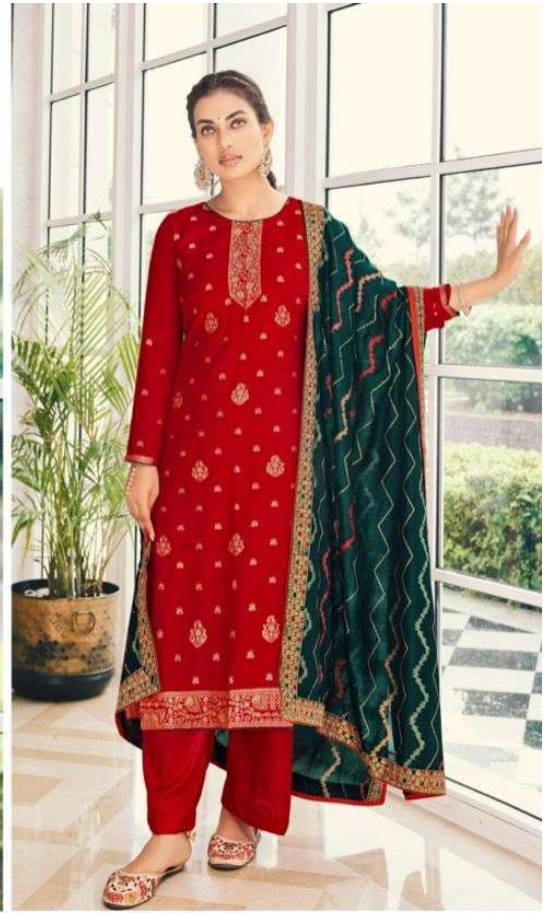

NARI

FLORA

TUNE WITH SENSES THIS SEASON.
D.No.084

BLOOM WITH HUES THIS SEASON.

D.No.082

TUNE WITH SENSES
THIS SEASON.

D.No.084

 NARI

FLOW WITH VIBES THIS SEASON.
D.No.083

 NARI

Go with
florals this
season.
D.No.081

NARI

FLORA

D.No.081

D.No.082

D.No.083

D.No.084

NARI

GO WITH FLORALS THIS SEASON.

Presenting To You Our New Catalogue

FLORA

FROM NAARI FASHIONS,

TOP

PURE JACQARD SILK

BOTTOM

VISCOUS SANTUN

DUPATTA

PURE VICHITRA SILK WITH
HEAVY WORK

NARI

FLORA