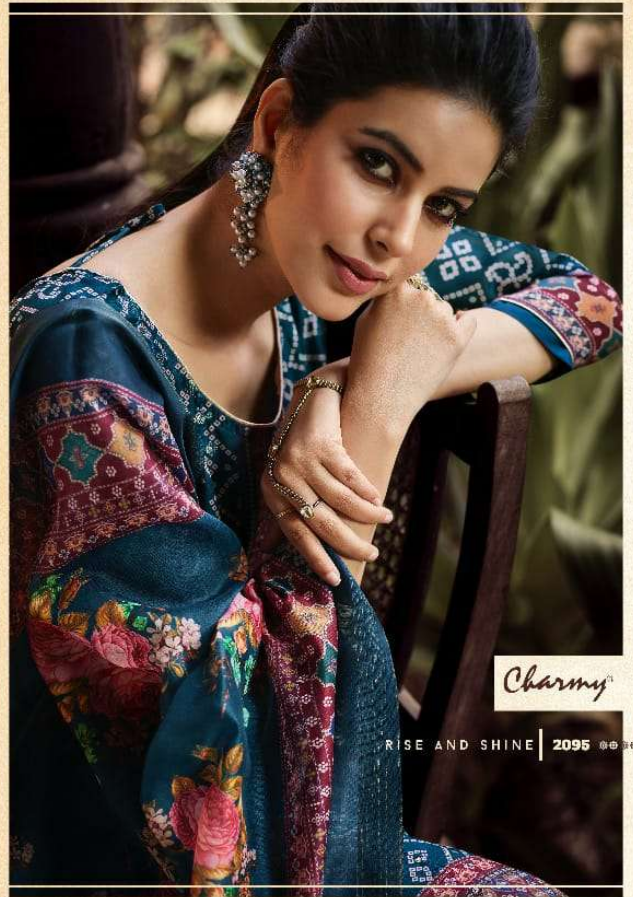

Charmy

*** MAGNIFICENCE IN EVERY WEAVE ***

2091

2092

2093

2094

2095

2096

2097

2098

Charmy®

2097 UNIVERSALLY ADMIRE

Charmy®

RISE AND SHINE | 2095 ****

Charmy®

ETHNIC ESSENCE | 2092 ****

Charmy

*** MAGNIFICENCE IN EVERY WEAVE ***

Charmy®

*** 2091 | EVERGREEN ATTIRE