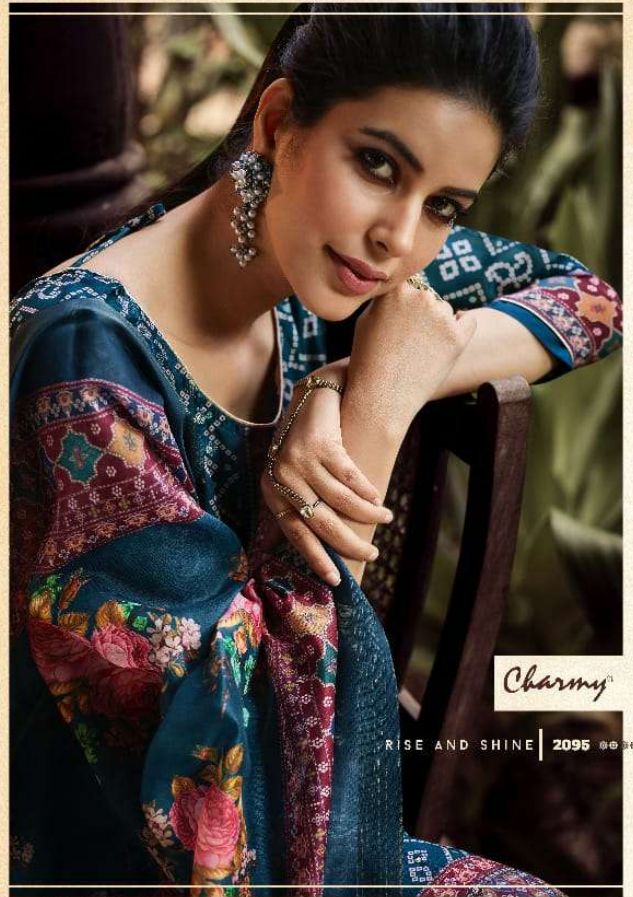

Charmy

*** MAGNIFICENCE IN EVERY WEAVE ***

2091

2092

2093

2094

2095

2096

2097

2098

2097 UNIVERSALLY ADMIRE

Charmy®

RISE AND SHINE | 2095 ****

Charmy®

ETHNIC ESSENCE | 2092 ****

Charmy

*** MAGNIFICENCE IN EVERY WEAVE ***

Charmy®

*** 2091 | EVERGREEN ATTIRE