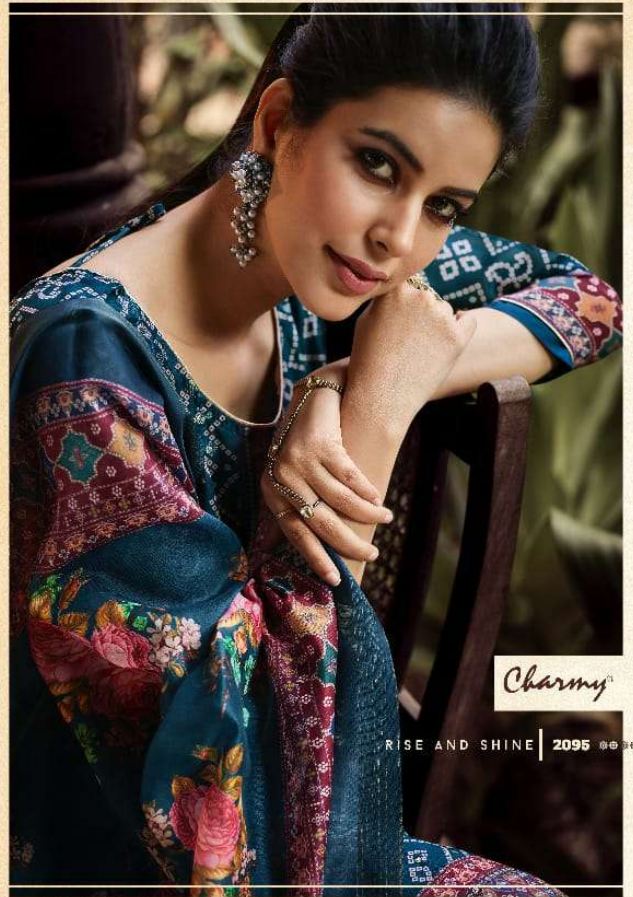

Charmy®

*** MAGNIFICENCE IN EVERY WEAVE ***

2091

2092

2093

2094

2095

2096

2097

2098

Charmy®

2097 UNIVERSALLY ADMIRE

Charmy®

RISE AND SHINE | 2095 ****

Charmy®

ETHNIC ESSENCE | 2092 ****

Charmy

*** MAGNIFICENCE IN EVERY WEAVE ***

Charmy®

*** 2091 | EVERGREEN ATTIRE