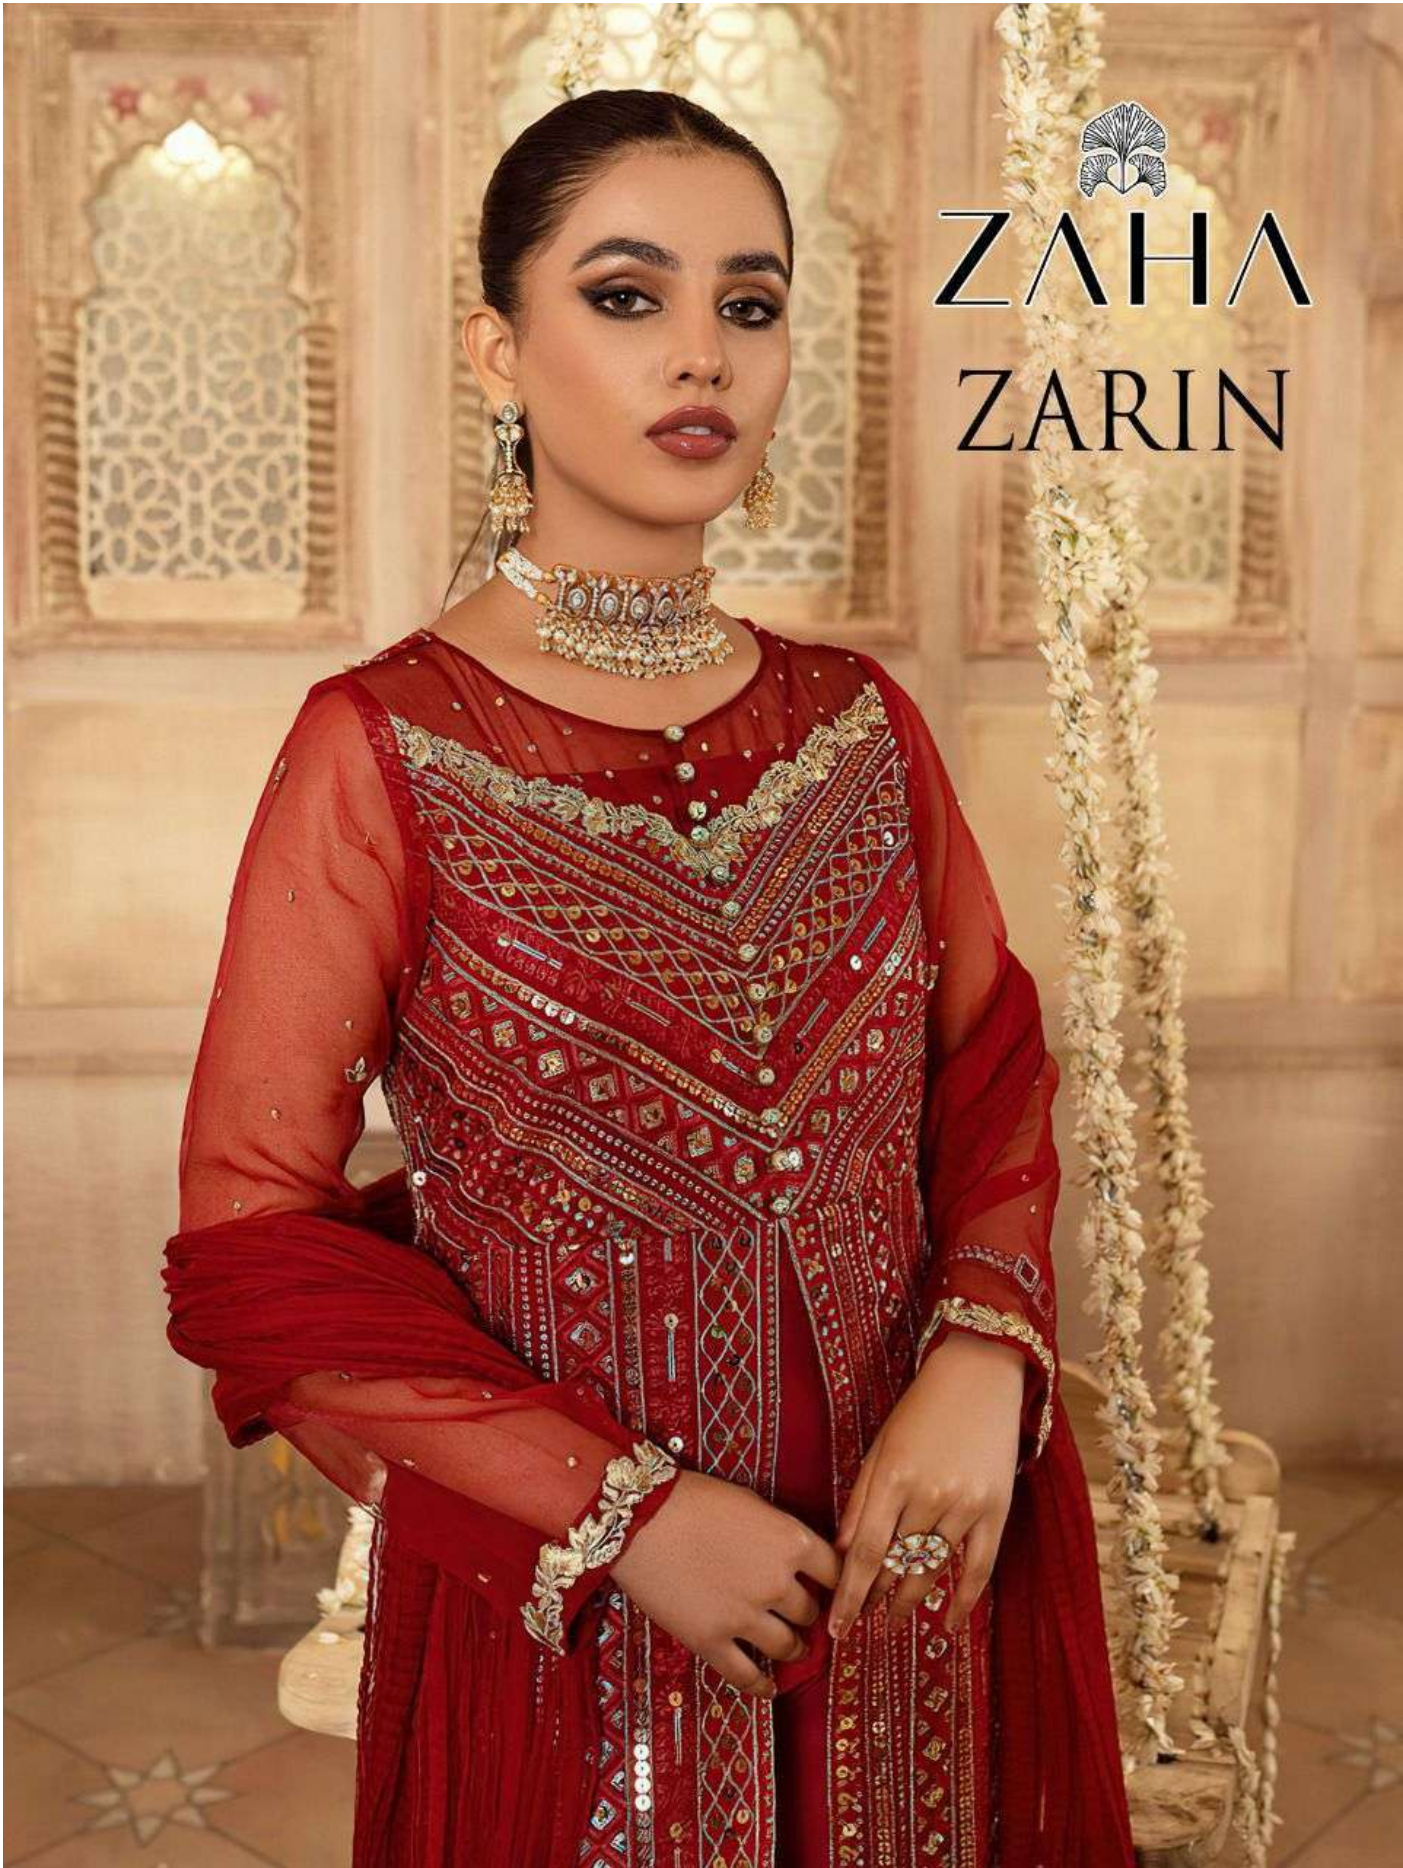

ZAHARA
ZARIN

ZARIN

ZAHA

D.No.10041

TOP Fox Georgette with Embroidery

BOTTOM-INNER Dull Santoon

DUPATTA Butterfly Net with Embroidery

ZAHA
ZARIN

ZARIN

ZAHA

D.No.10042

TOP Fox Georgette with Embroidery

BOTTOM-INNER Dull Santoon

DUPATTA Nazmin with Embroidery

ZARIN

TOP Fox Georgette
with Embroidery

ZAHA

BOTTOM-INNER Dull Santoon

D.No.10040

DUPATTA Nazmin
with Embroidery

ZARIN ZAHA D.No.10041
TOP 100% Polyester with Embroidery
BOTTOM INNER 100% Cotton with Embroidery
DUPATTA 100% Polyester with Embroidery