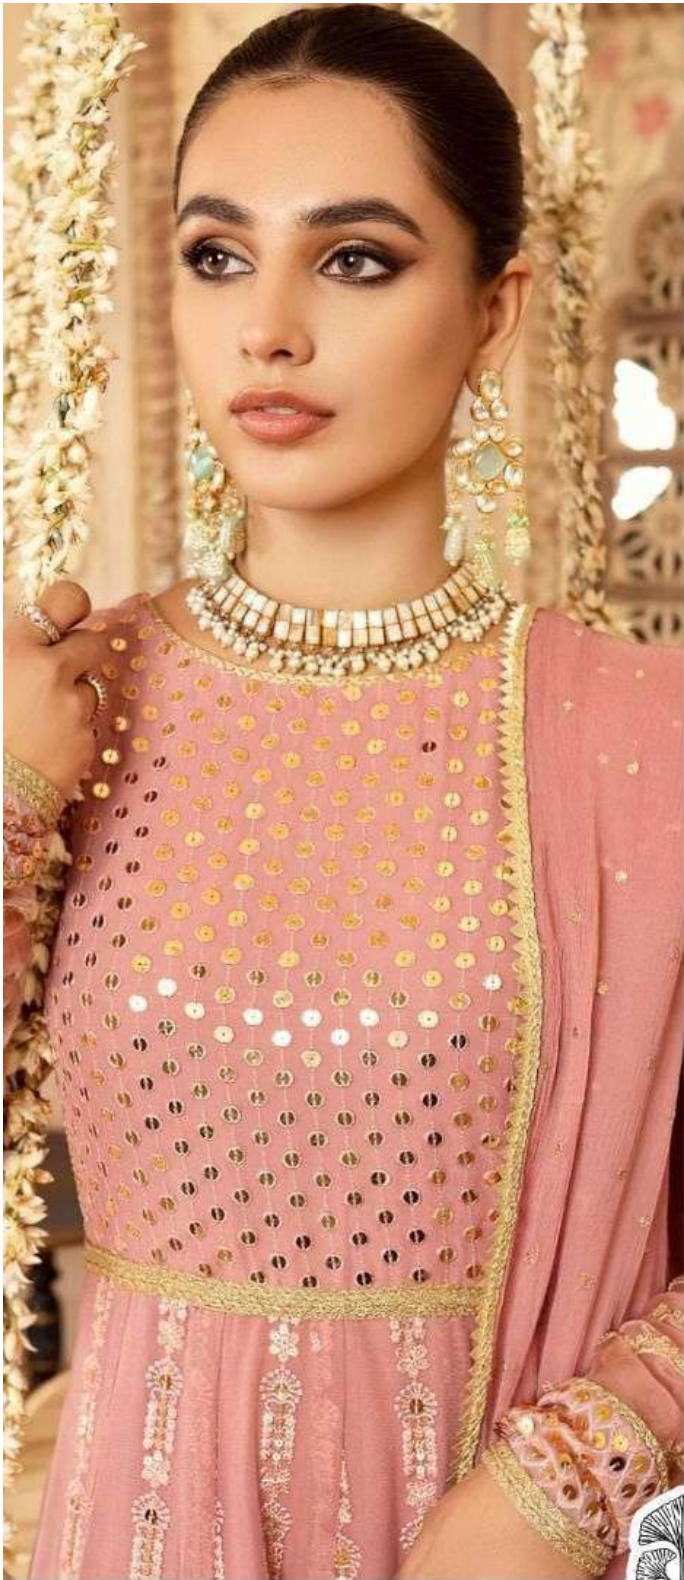

ZAHARA
ZARIN

ZARIN

ZAHA

D.No.10041

TOP Fox Georgette with Embroidery

BOTTOM-INNER Dull Santoon

DUPATTA Butterfly Net with Embroidery

ZAHA
ZARIN

ZARIN

ZAHA

D.No.10042

TOP Fox Georgette with Embroidery

BOTTOM-INNER Dull Santoon

DUPATTA Nazmin with Embroidery

ZARIN

TOP Fox Georgette
with Embroidery

ZAHA

BOTTOM-INNER Dull Santoon

D.No.10040

DUPATTA Nazmin
with Embroidery

ZARIN ZAHA D.No.10041
TOP 100% Polyester with Embroidery
BOTTOM INNER 100% Cotton with Embroidery
DUPATTA 100% Polyester with Embroidery