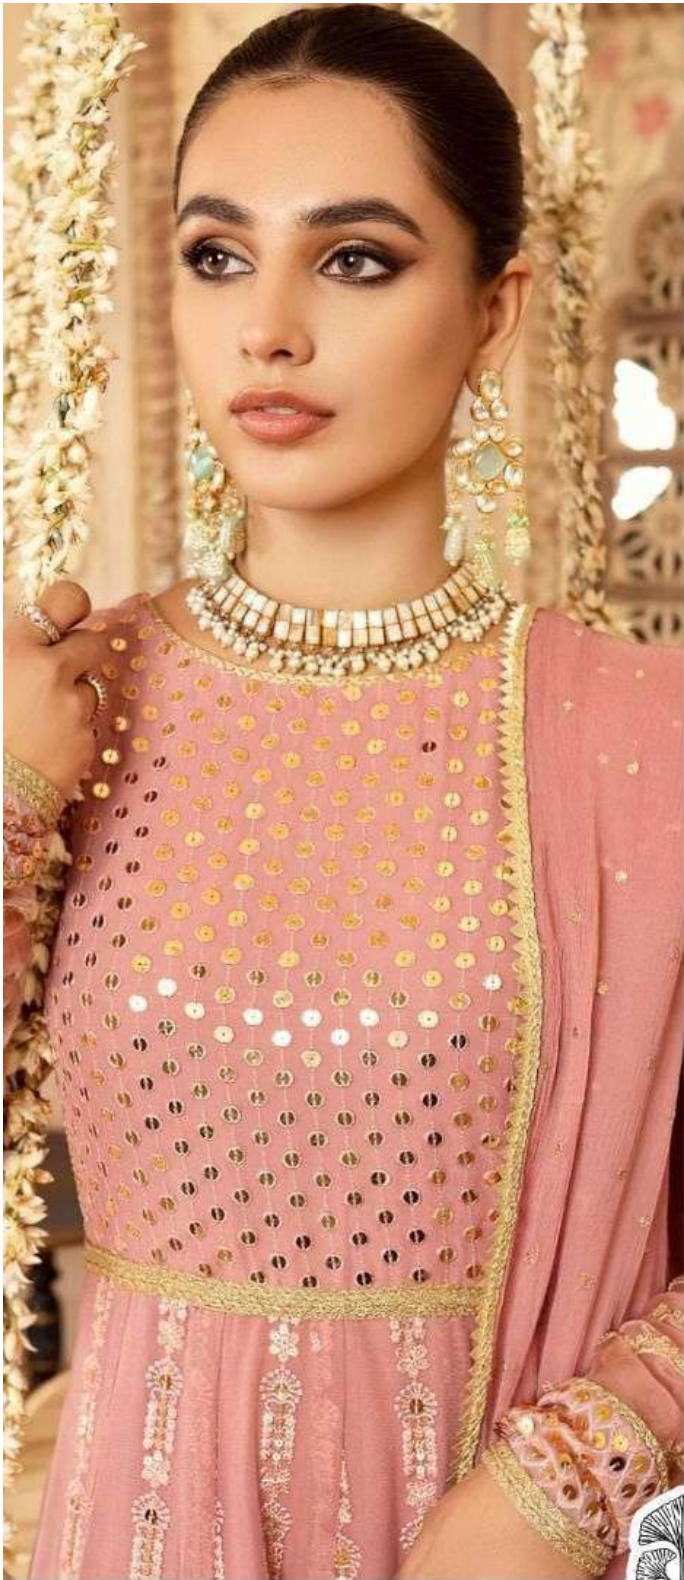

ZAHARA
ZARIN

ZARIN

TOP Fox Georgette
with Embroidery

ZAHA

BOTTOM-INNER Dull Santoon

D.No.10041

DUPATTA Butterfly Net
with Embroidery

ZAHA
ZARIN

ZARIN

ZAHA

D.No.10042

TOP Fox Georgette with Embroidery

BOTTOM-INNER Dull Santoon

DUPATTA Nazmin with Embroidery

ZARIN

TOP Fox Georgette
with Embroidery

ZAHA

BOTTOM-INNER Dull Santoon

D.No.10040

DUPATTA Nazmin
with Embroidery

ZARIN ZAHA D.No.10041
TOP 100% Polyester with Embroidery
BOTTOM INNER 100% Cotton
DUPATTA 100% Polyester with Embroidery

ZARIN ZAHA D.No. 10040
BOTTOM INNER (not suitable)
LAPLITA