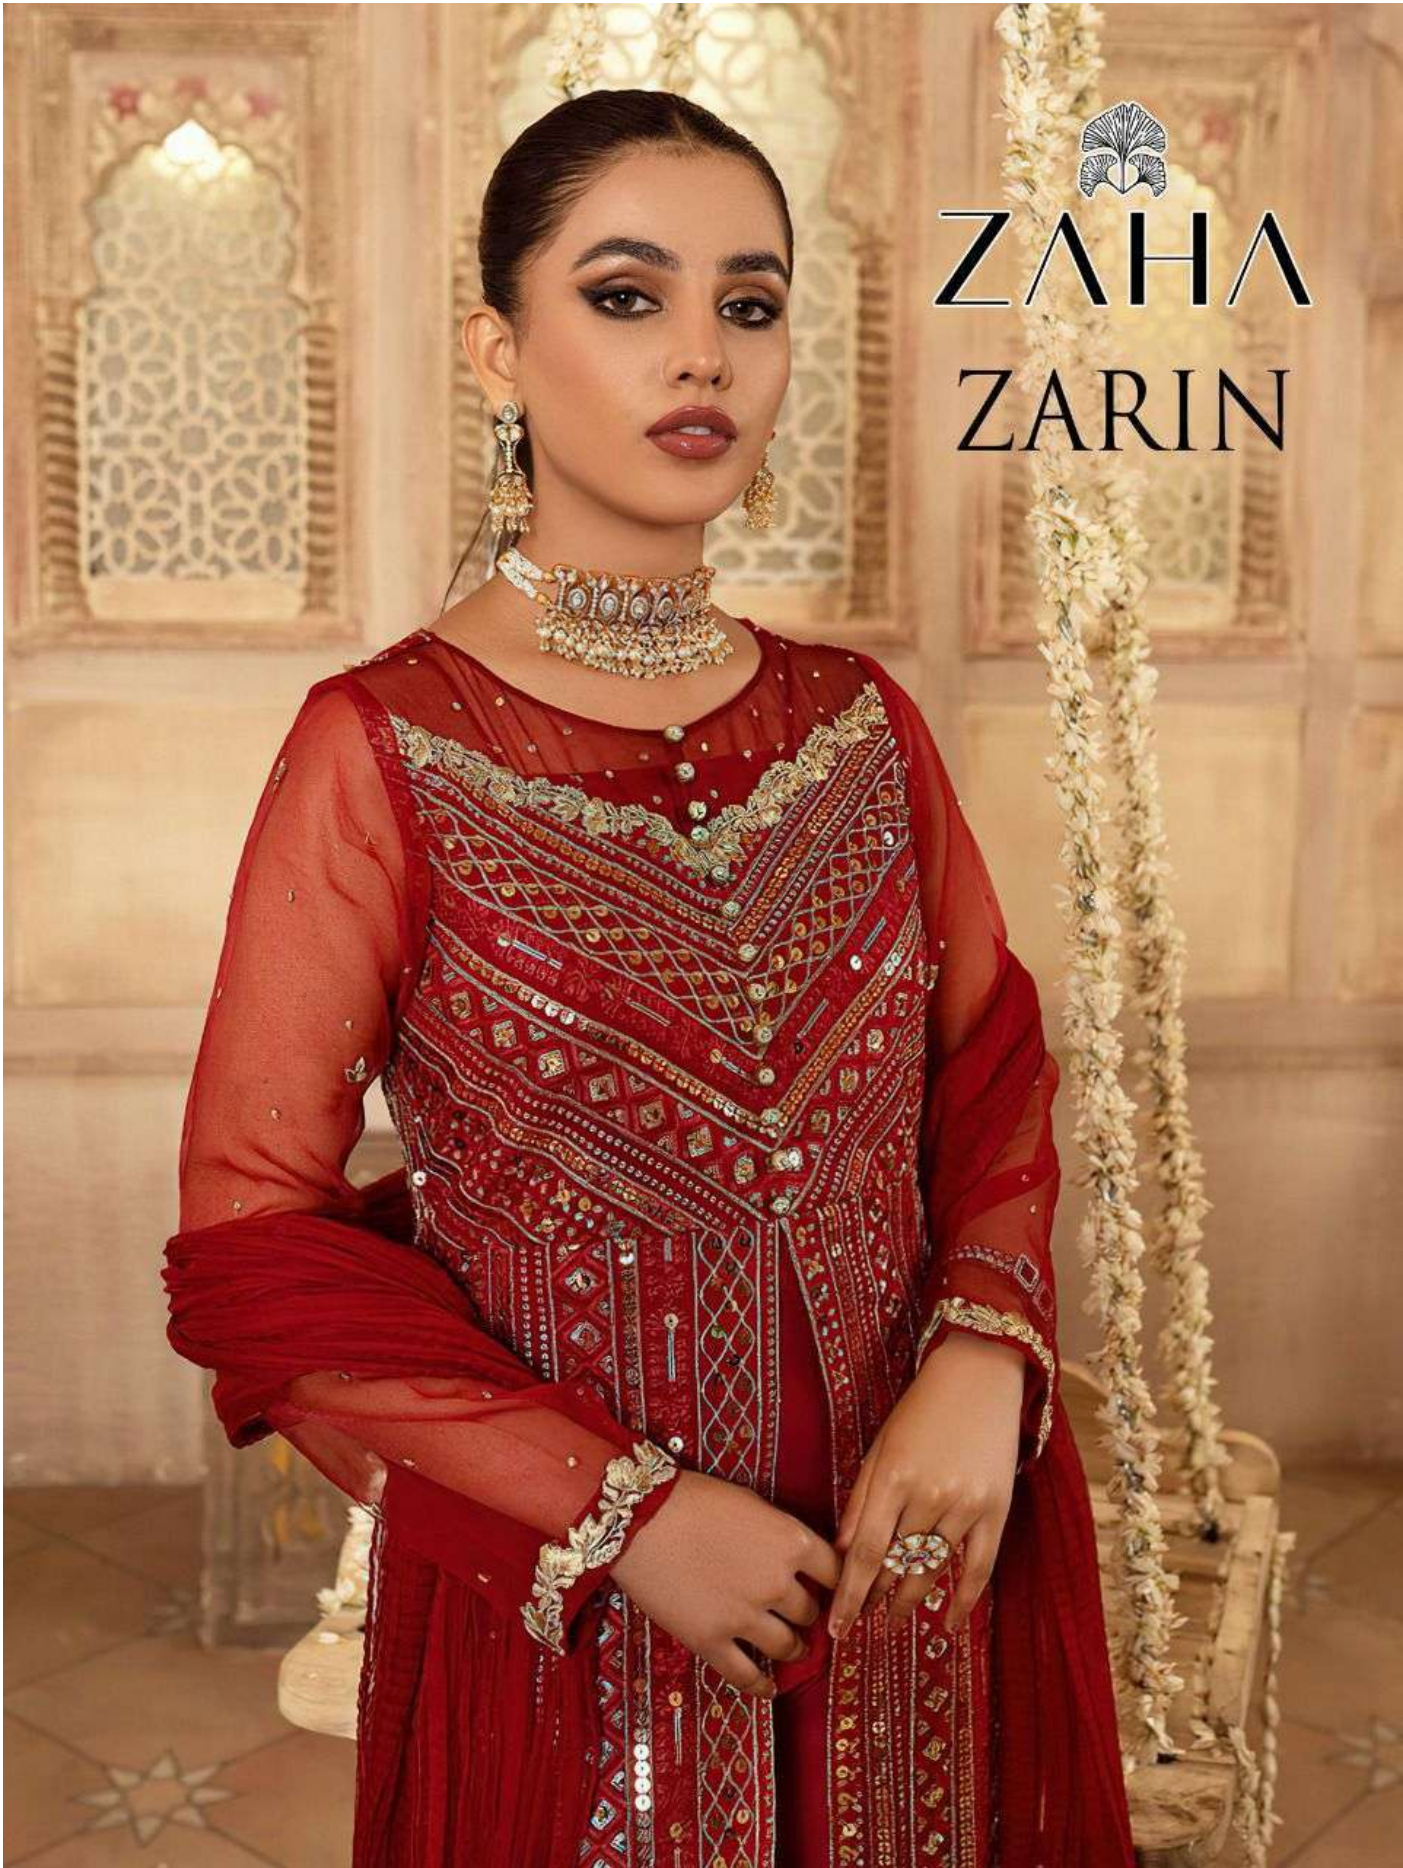

ZAHARA
ZARIN

ZARIN

TOP Fox Georgette
with Embroidery

ZAHA

BOTTOM-INNER Dull Santoon

D.No.10041

DUPATTA Butterfly Net
with Embroidery

ZAHA
ZARIN

ZARIN

ZAHA

D.No.10042

TOP Fox Georgette with Embroidery

BOTTOM-INNER Dull Santoon

DUPATTA Nazmin with Embroidery

ZARIN

TOP Fox Georgette
with Embroidery

ZAHA

BOTTOM-INNER Dull Santoon

D.No.10040

DUPATTA Nazmin
with Embroidery

ZARIN ZAHA D.No.10041
TOP 100% Polyester with Embroidery
BOTTOM INNER 100% Cotton
DUPATTA 100% Polyester with Embroidery

ZARIN ZAHA D.No. 10040
BOTTOM INNER (not suitable)
LAPLITA