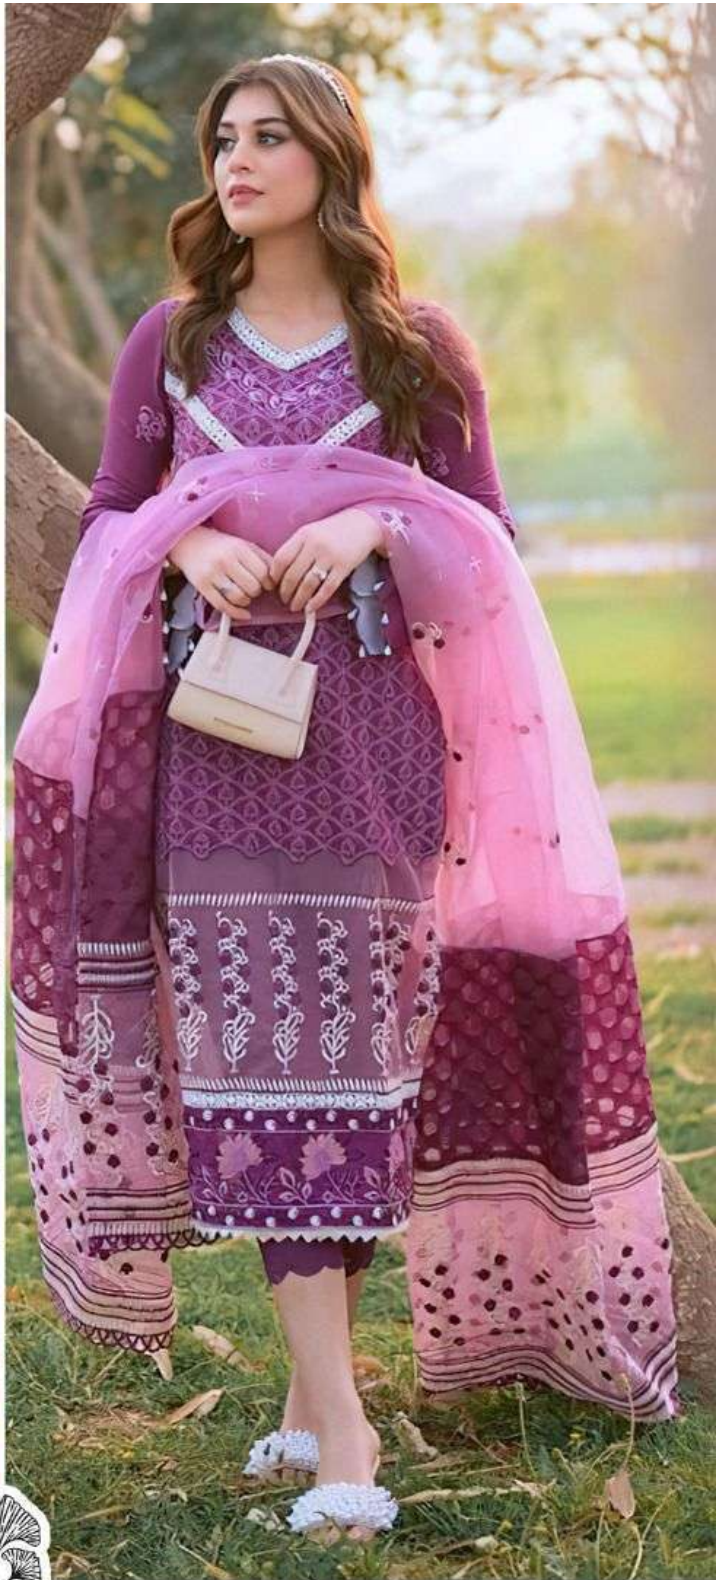

ZAHARA
ZARIN

ZARIN

ZAHA

D.No.10041

TOP Fox Georgette with Embroidery

BOTTOM-INNER Dull Santoon

DUPATTA Butterfly Net with Embroidery

ZAHA
ZARIN

ZARIN

ZAHA

D.No.10042

TOP Fox Georgette with Embroidery

BOTTOM-INNER Dull Santoon

DUPATTA Nazmin with Embroidery

ZARIN

TOP Fox Georgette
with Embroidery

ZAHA

BOTTOM-INNER Dull Santoon

D.No.10040

DUPATTA Nazmin
with Embroidery

ZARIN ZAHA D.No.10041
TOP 100% Polyester with Embroidery
BOTTOM INNER 100% Cotton with Embroidery
DUPATTA 100% Polyester with Embroidery