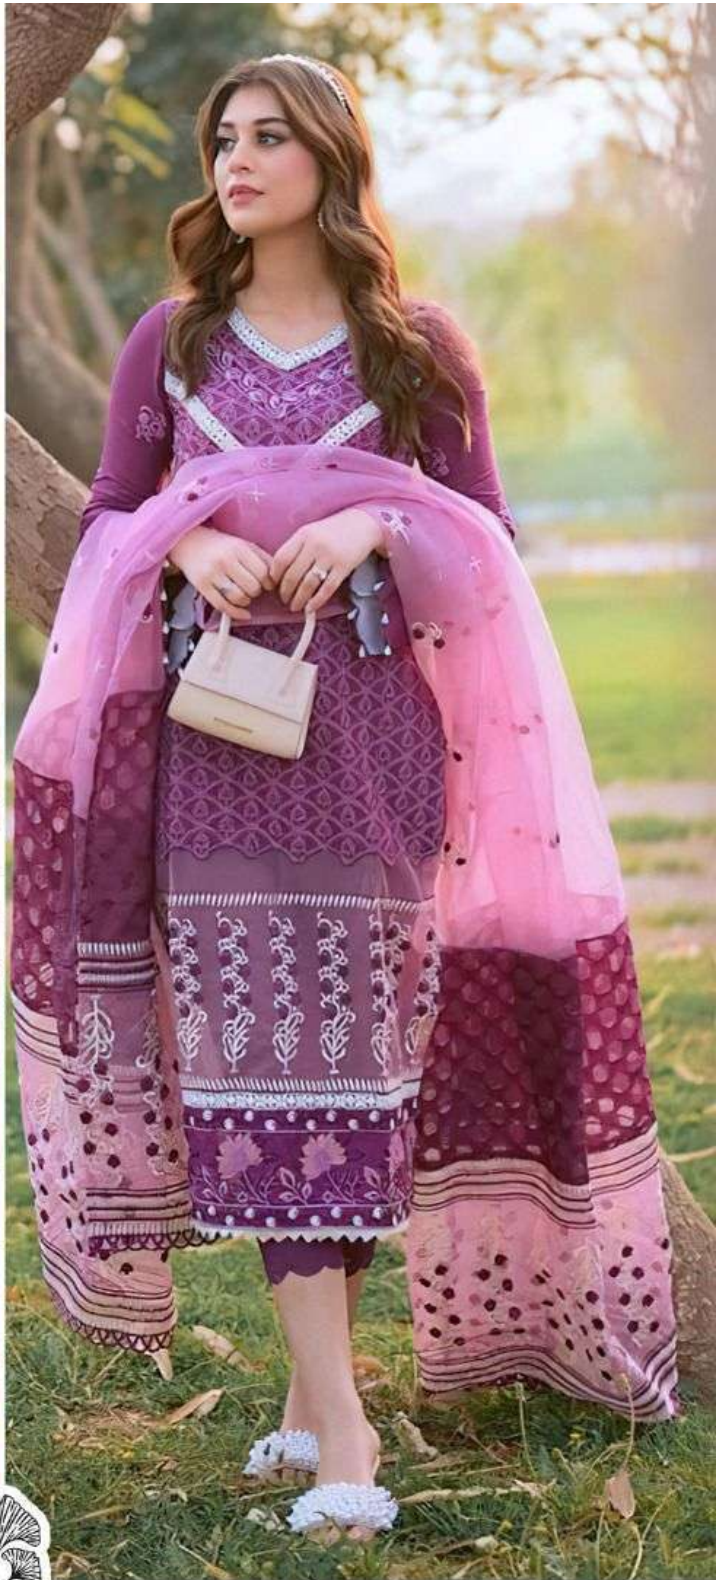

ZAHARA
ZARIN

ZARIN

TOP Fox Georgette
with Embroidery

ZAHA

BOTTOM-INNER Dull Santoon

D.No.10041

DUPATTA Butterfly Net
with Embroidery

ZAHA
ZARIN

ZARIN

ZAHA

D.No.10042

TOP Fox Georgette with Embroidery

BOTTOM-INNER Dull Santoon

DUPATTA Nazmin with Embroidery

ZARIN

TOP Fox Georgette
with Embroidery

ZAHA

BOTTOM-INNER Dull Santoon

D.No.10040

DUPATTA Nazmin
with Embroidery

ZARIN ZAHA D.No.10041
TOP 100% Polyester with Embroidery
BOTTOM INNER 100% Cotton
DUPATTA 100% Polyester with Embroidery

ZARIN ZAHA D.No. 10040
BOTTOM INNER (not suitable)
LAPLITA