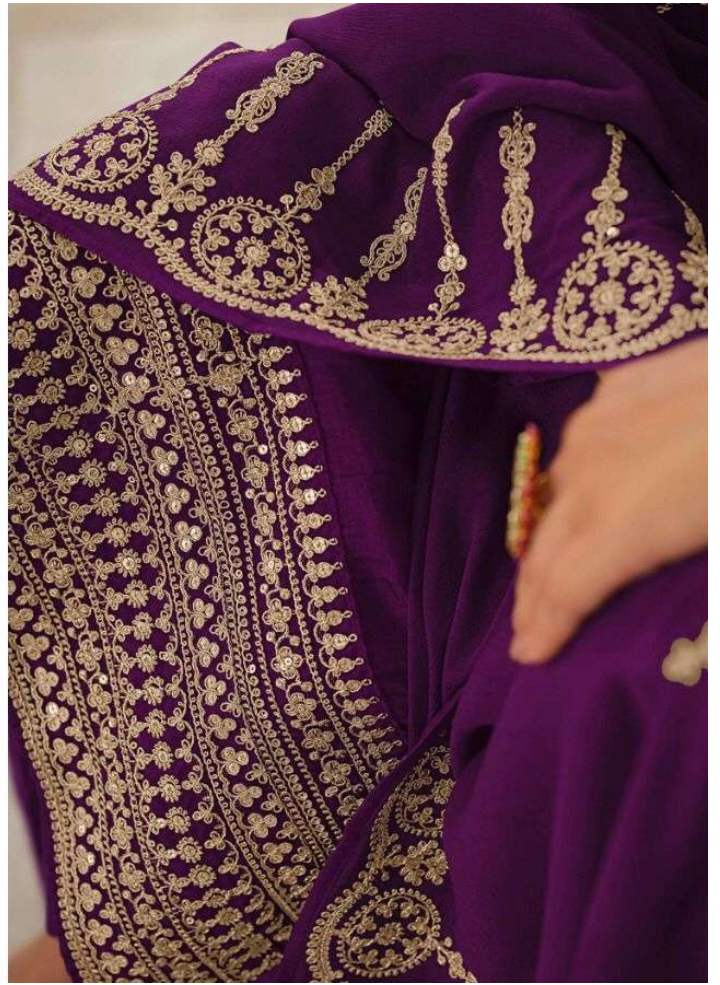

Top : Linen Silk
Dupatta : Chiron Chiffon
Bottom : Santoon
Rate : 1725.00

Top : Linen Silk
Dupatta : Chiron Chiffon
Bottom : Santoon
Rate : 1725.00

Nitya[®]

WE ARE GIVING YOU THE PERFECT REASON
TO BRING FESTIVE CHEER. INTRICATE WEAVES,
PATTERNS ACROSS LUSCIOUS CANVAS.

..... 1805

1804

1806

..... 1806

1805

Nitya

***** 1801 *****

***** 1802 *****