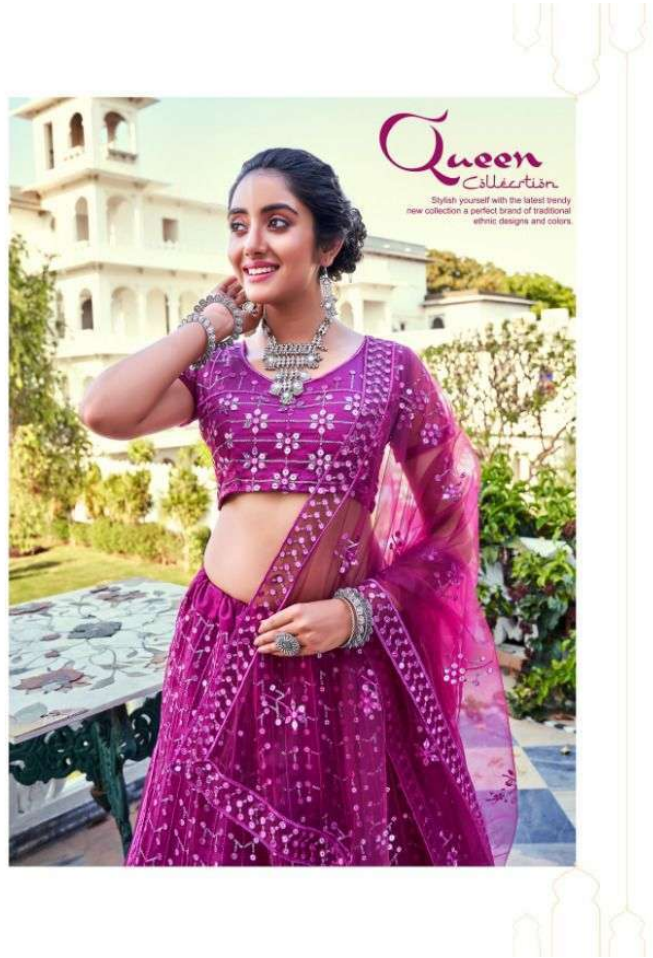

SHEE STAR & CO.
fulfill the fashion forever

N I V A

EXCLUSIVE PREMIUM COLLECTION...

VOL-3

Preserving Beauty

Externally
There is a beauty about a woman whose confidence comes from
experience, who knows she can face, pick herself up & move on.
Personality shines way brighter than beauty.

Style No.
GS1283

SHEE STAR & CO.
Fulfill Your Fashion Dreams

SHEE STAR & Co.
fulfill the fashion forever

SHEE STAR & Co. - NIVA-Vol-3

SKU/CODE	COLOR	BLOUSE FABRIC	LEHANGA FABRIC	DUPATTA FABRIC	MENS KURTA FABRIC	PRICE
GS1280	Wine Base	SOFT NET	SOFT NET	SOFT NET	Embroidery	2250 + 12%GST
GS1281	Green	SOFT NET	SOFT NET	SOFT NET	Embroidery	2250 + 12%GST
GS1283	Pink	SOFT NET	SOFT NET	SOFT NET	Embroidery	2250 + 12%GST
GS1284	Maroon	SOFT NET	SOFT NET	SOFT NET	Embroidery	2250 + 12%GST
GS1285	Gray	SOFT NET	SOFT NET	SOFT NET	Embroidery	2250 + 12%GST
GS1282	Blue	SOFT NET	SOFT NET	SOFT NET	Embroidery	2250 + 12%GST