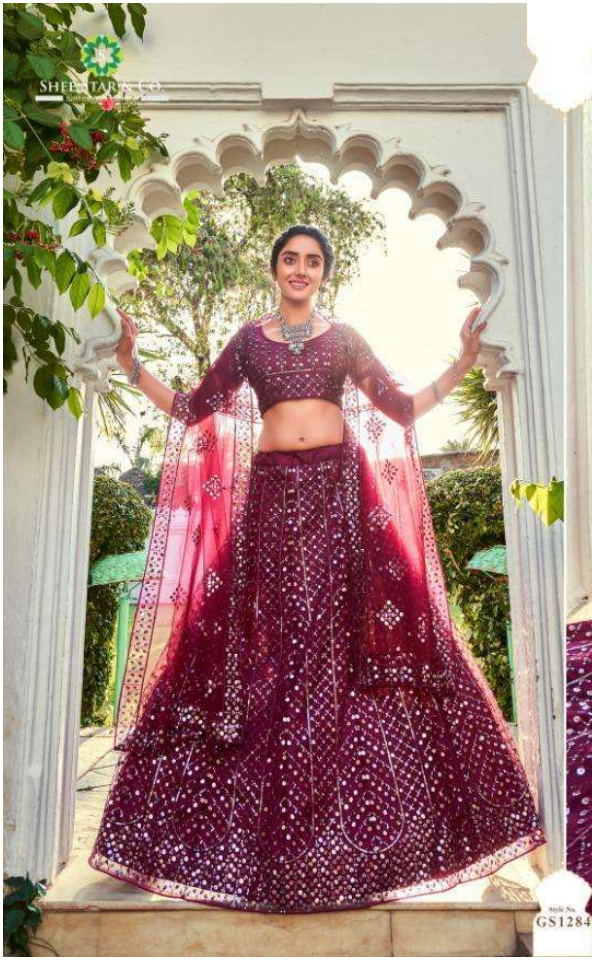

Style No.
GS1283

SHEE STAR & CO.
Fulfill Your Fashion Dreams

SHEE STAR & Co.
fulfill the fashion forever

SHEE STAR & Co. - NIVA-Vol-3

SKU/CODE	COLOR	BLOUSE FABRIC	LEHANGA FABRIC	DUPATTA FABRIC	MENS KURTA FABRIC	PRICE
GS1280	Wine Base	SOFT NET	SOFT NET	SOFT NET	Embroidery	2250 + 12%GST
GS1281	Green	SOFT NET	SOFT NET	SOFT NET	Embroidery	2250 + 12%GST
GS1283	Pink	SOFT NET	SOFT NET	SOFT NET	Embroidery	2250 + 12%GST
GS1284	Maroon	SOFT NET	SOFT NET	SOFT NET	Embroidery	2250 + 12%GST
GS1285	Gray	SOFT NET	SOFT NET	SOFT NET	Embroidery	2250 + 12%GST
GS1282	Blue	SOFT NET	SOFT NET	SOFT NET	Embroidery	2250 + 12%GST