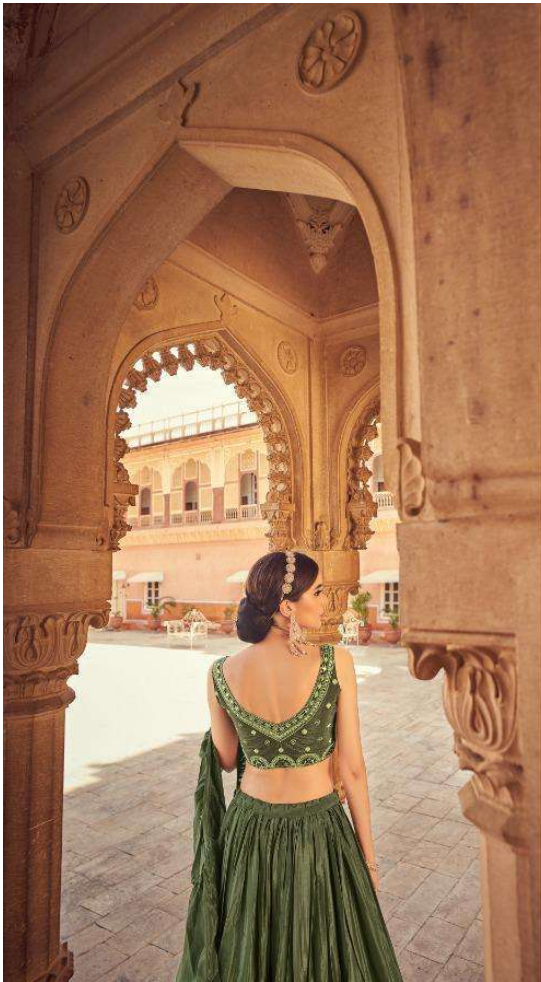

DRESSTIVE®

Trya

DRESSTIVE®

Trya

"The most courageous act is still to think for yourself. 'Aloud.'"

DRS1201

DRS1202

Fashion is not something that exists in dresses only. Fashion is in the sky, in the street, fashion has to do with ideas, the way we live, what is happening.  
ZARA

## DRESSTIVE®

*A glamorous woman*

"Glamour is an attitude. It's the expression of a certain kind of confidence. A glamorous woman is always elegant, but she also possesses an air of mystery and excitement. She's dramatic—almost untouchable."

DRS1205

DRS1206

DRS1207

DRS1208

DRS1205

DRS1206

*"In order to be irreplaceable, one must always be different."*

SKU	MAIN COLOUR	BLOUSE FABRIC	LEHANGA FABRIC	DUPATTA FABRIC	SIZE	WORK	PRICE
DRS1201	MAROON	ART SILK	CHINON	CHINON	SEMI STITCHED (FREE SIZE)	THREAD & MIRROR WORK	2235 + 12% GST + SHIPPING
DRS1202	OLIVE	ART SILK	CHINON	CHINON	SEMI STITCHED (FREE SIZE)	THREAD & MIRROR WORK	2235 + 12% GST + SHIPPING
DRS1203	PINK	ART SILK	CHINON	CHINON	SEMI STITCHED (FREE SIZE)	THREAD & MIRROR WORK	2235 + 12% GST + SHIPPING
DRS1204	TEAL BLUE	ART SILK	CHINON	CHINON	SEMI STITCHED (FREE SIZE)	THREAD & MIRROR WORK	2235 + 12% GST + SHIPPING
DRS1205	PURPLE	ART SILK	CHINON	CHINON	SEMI STITCHED (FREE SIZE)	THREAD & MIRROR WORK	2235 + 12% GST + SHIPPING
DRS1206	GREEN	ART SILK	CHINON	CHINON	SEMI STITCHED (FREE SIZE)	THREAD & MIRROR WORK	2235 + 12% GST + SHIPPING
DRS1207	BLUE	ART SILK	CHINON	CHINON	SEMI STITCHED (FREE SIZE)	THREAD & MIRROR WORK	2235 + 12% GST + SHIPPING
DRS1208	BROWN	ART SILK	CHINON	CHINON	SEMI STITCHED (FREE SIZE)	THREAD & MIRROR WORK	2235 + 12% GST + SHIPPING