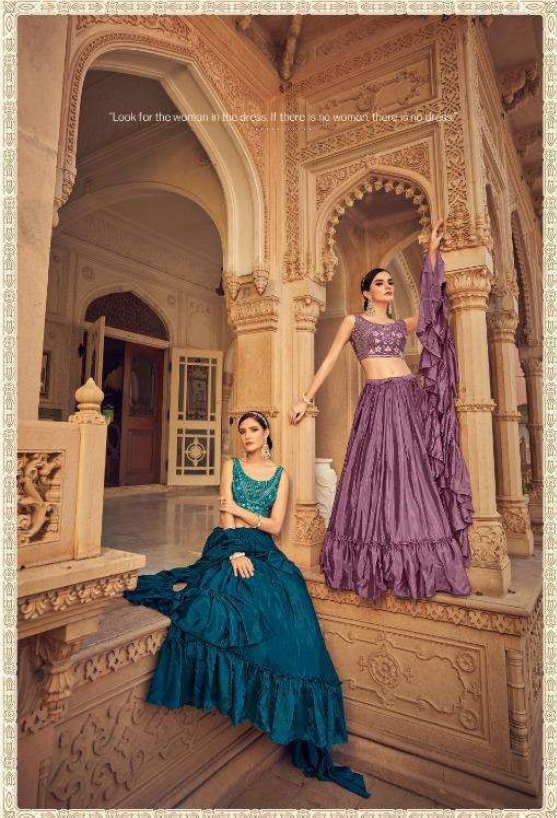

"Look for the woman in the dress. If there is no woman, there is no dress."

DRESSTIVE®

A glamorous woman

"Glamour is an attitude. It's the expression of a certain kind of confidence. A glamorous woman is always elegant, but she also possesses an air of mystery and excitement. She's dramatic—almost untouchable."

DRS1205

DRS1206

DRS1207

DRS1208

DRS1205

"In order to be irreplaceable, one must always be different."

SKU	MAIN COLOUR	BLOUSE FABRIC	LEHANGA FABRIC	DUPATTA FABRIC	SIZE	WORK	PRICE
DRS1201	MAROON	ART SILK	CHINON	CHINON	SEMI STITCHED (FREE SIZE)	THREAD & MIRROR WORK	2235 + 12% GST + SHIPPING
DRS1202	OLIVE	ART SILK	CHINON	CHINON	SEMI STITCHED (FREE SIZE)	THREAD & MIRROR WORK	2235 + 12% GST + SHIPPING
DRS1203	PINK	ART SILK	CHINON	CHINON	SEMI STITCHED (FREE SIZE)	THREAD & MIRROR WORK	2235 + 12% GST + SHIPPING
DRS1204	TEAL BLUE	ART SILK	CHINON	CHINON	SEMI STITCHED (FREE SIZE)	THREAD & MIRROR WORK	2235 + 12% GST + SHIPPING
DRS1205	PURPLE	ART SILK	CHINON	CHINON	SEMI STITCHED (FREE SIZE)	THREAD & MIRROR WORK	2235 + 12% GST + SHIPPING
DRS1206	GREEN	ART SILK	CHINON	CHINON	SEMI STITCHED (FREE SIZE)	THREAD & MIRROR WORK	2235 + 12% GST + SHIPPING
DRS1207	BLUE	ART SILK	CHINON	CHINON	SEMI STITCHED (FREE SIZE)	THREAD & MIRROR WORK	2235 + 12% GST + SHIPPING
DRS1208	BROWN	ART SILK	CHINON	CHINON	SEMI STITCHED (FREE SIZE)	THREAD & MIRROR WORK	2235 + 12% GST + SHIPPING