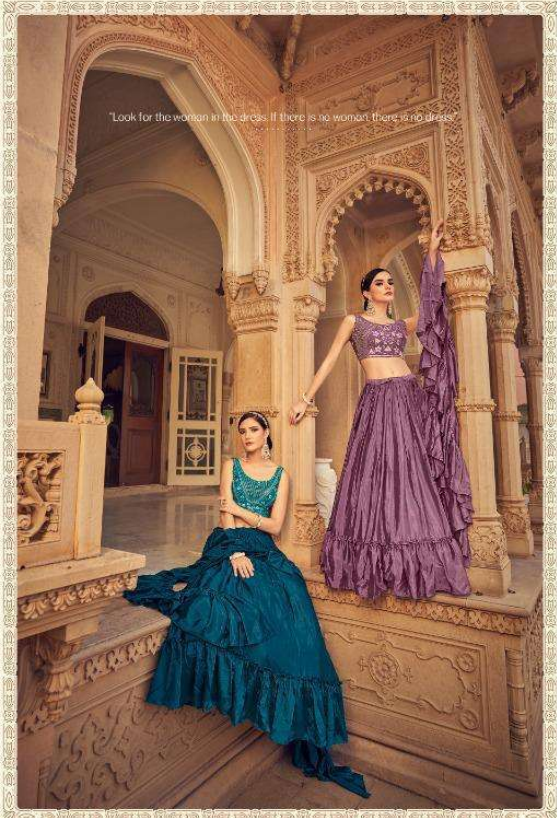

DRS1205

DRS1206

DRS1207

DRS1208

DRS1205

DRS1206

*"In order to be irreplaceable, one must always be different."*

SKU	MAIN COLOUR	BLOUSE FABRIC	LEHANGA FABRIC	DUPATTA FABRIC	SIZE	WORK	PRICE
DRS1201	MAROON	ART SILK	CHINON	CHINON	SEMI STITCHED (FREE SIZE)	THREAD & MIRROR WORK	2235 + 12% GST + SHIPPING
DRS1202	OLIVE	ART SILK	CHINON	CHINON	SEMI STITCHED (FREE SIZE)	THREAD & MIRROR WORK	2235 + 12% GST + SHIPPING
DRS1203	PINK	ART SILK	CHINON	CHINON	SEMI STITCHED (FREE SIZE)	THREAD & MIRROR WORK	2235 + 12% GST + SHIPPING
DRS1204	TEAL BLUE	ART SILK	CHINON	CHINON	SEMI STITCHED (FREE SIZE)	THREAD & MIRROR WORK	2235 + 12% GST + SHIPPING
DRS1205	PURPLE	ART SILK	CHINON	CHINON	SEMI STITCHED (FREE SIZE)	THREAD & MIRROR WORK	2235 + 12% GST + SHIPPING
DRS1206	GREEN	ART SILK	CHINON	CHINON	SEMI STITCHED (FREE SIZE)	THREAD & MIRROR WORK	2235 + 12% GST + SHIPPING
DRS1207	BLUE	ART SILK	CHINON	CHINON	SEMI STITCHED (FREE SIZE)	THREAD & MIRROR WORK	2235 + 12% GST + SHIPPING
DRS1208	BROWN	ART SILK	CHINON	CHINON	SEMI STITCHED (FREE SIZE)	THREAD & MIRROR WORK	2235 + 12% GST + SHIPPING