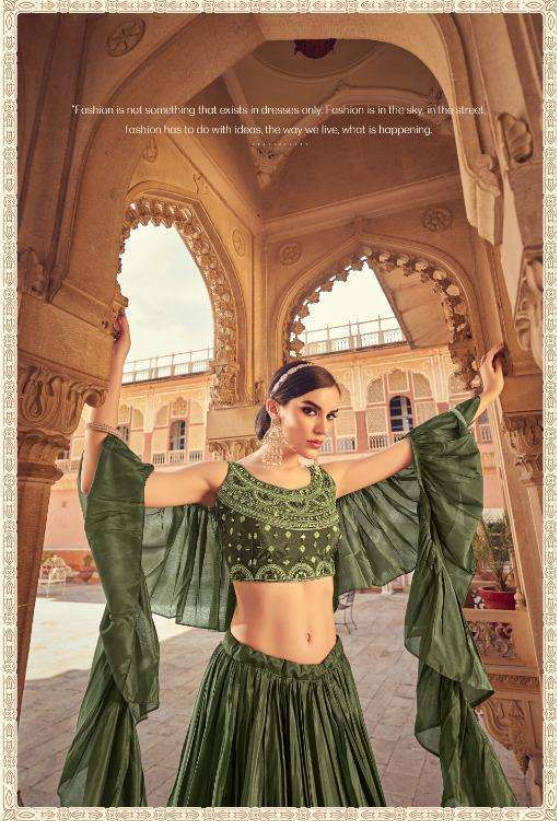

DRESSTIVE®

Trya

DRESSTIVE®

Trya

"The most courageous act is still to think for yourself. 'Aloud.'"

DRS1201

DRS1202

Fashion is not something that exists in dresses only. Fashion is in the sky, in the street, fashion has to do with ideas, the way we live, what is happening.  
ZARA

## DRESSTIVE®

*A glamorous woman*

"Glamour is an attitude. It's the expression of a certain kind of confidence. A glamorous woman is always elegant, but she also possesses an air of mystery and excitement. She's dramatic—almost untouchable."

DRS1205

DRS1206

DRS1207

DRS1208

DRS1205

DRS1206

*"In order to be irreplaceable, one must always be different."*

SKU	MAIN COLOUR	BLOUSE FABRIC	LEHANGA FABRIC	DUPATTA FABRIC	SIZE	WORK	PRICE
DRS1201	MAROON	ART SILK	CHINON	CHINON	SEMI STITCHED (FREE SIZE)	THREAD & MIRROR WORK	2235 + 12% GST + SHIPPING
DRS1202	OLIVE	ART SILK	CHINON	CHINON	SEMI STITCHED (FREE SIZE)	THREAD & MIRROR WORK	2235 + 12% GST + SHIPPING
DRS1203	PINK	ART SILK	CHINON	CHINON	SEMI STITCHED (FREE SIZE)	THREAD & MIRROR WORK	2235 + 12% GST + SHIPPING
DRS1204	TEAL BLUE	ART SILK	CHINON	CHINON	SEMI STITCHED (FREE SIZE)	THREAD & MIRROR WORK	2235 + 12% GST + SHIPPING
DRS1205	PURPLE	ART SILK	CHINON	CHINON	SEMI STITCHED (FREE SIZE)	THREAD & MIRROR WORK	2235 + 12% GST + SHIPPING
DRS1206	GREEN	ART SILK	CHINON	CHINON	SEMI STITCHED (FREE SIZE)	THREAD & MIRROR WORK	2235 + 12% GST + SHIPPING
DRS1207	BLUE	ART SILK	CHINON	CHINON	SEMI STITCHED (FREE SIZE)	THREAD & MIRROR WORK	2235 + 12% GST + SHIPPING
DRS1208	BROWN	ART SILK	CHINON	CHINON	SEMI STITCHED (FREE SIZE)	THREAD & MIRROR WORK	2235 + 12% GST + SHIPPING