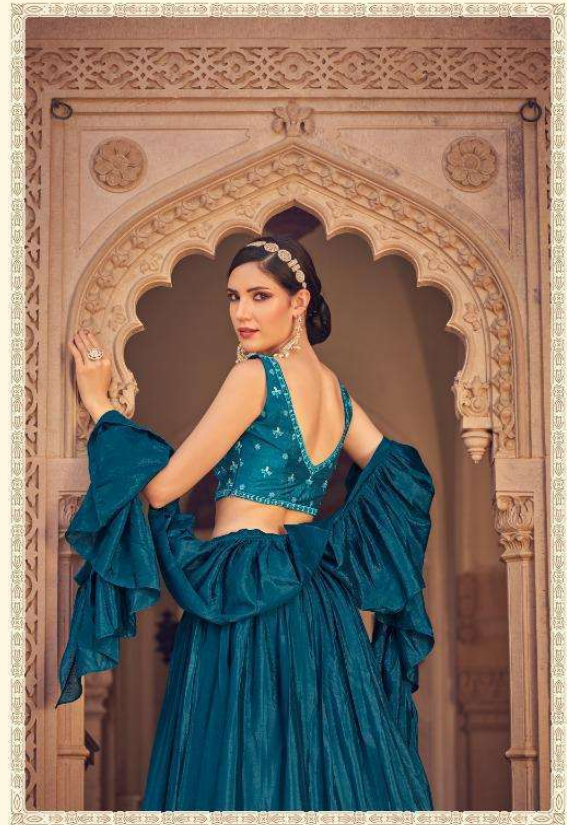

"Look for the woman in the dress. If there is no woman, there is no dress."

DRESSTIVE®

A glamorous woman

"Glamour is an attitude. It's the expression of a certain kind of confidence. A glamorous woman is always elegant, but she also possesses an air of mystery and excitement. She's dramatic—almost untouchable."

DRS1205

DRS1206

DRS1207

DRS1208

DRS1205

"In order to be irreplaceable, one must always be different."

SKU	MAIN COLOUR	BLOUSE FABRIC	LEHANGA FABRIC	DUPATTA FABRIC	SIZE	WORK	PRICE
DRS1201	MAROON	ART SILK	CHINON	CHINON	SEMI STITCHED (FREE SIZE)	THREAD & MIRROR WORK	2235 + 12% GST + SHIPPING
DRS1202	OLIVE	ART SILK	CHINON	CHINON	SEMI STITCHED (FREE SIZE)	THREAD & MIRROR WORK	2235 + 12% GST + SHIPPING
DRS1203	PINK	ART SILK	CHINON	CHINON	SEMI STITCHED (FREE SIZE)	THREAD & MIRROR WORK	2235 + 12% GST + SHIPPING
DRS1204	TEAL BLUE	ART SILK	CHINON	CHINON	SEMI STITCHED (FREE SIZE)	THREAD & MIRROR WORK	2235 + 12% GST + SHIPPING
DRS1205	PURPLE	ART SILK	CHINON	CHINON	SEMI STITCHED (FREE SIZE)	THREAD & MIRROR WORK	2235 + 12% GST + SHIPPING
DRS1206	GREEN	ART SILK	CHINON	CHINON	SEMI STITCHED (FREE SIZE)	THREAD & MIRROR WORK	2235 + 12% GST + SHIPPING
DRS1207	BLUE	ART SILK	CHINON	CHINON	SEMI STITCHED (FREE SIZE)	THREAD & MIRROR WORK	2235 + 12% GST + SHIPPING
DRS1208	BROWN	ART SILK	CHINON	CHINON	SEMI STITCHED (FREE SIZE)	THREAD & MIRROR WORK	2235 + 12% GST + SHIPPING