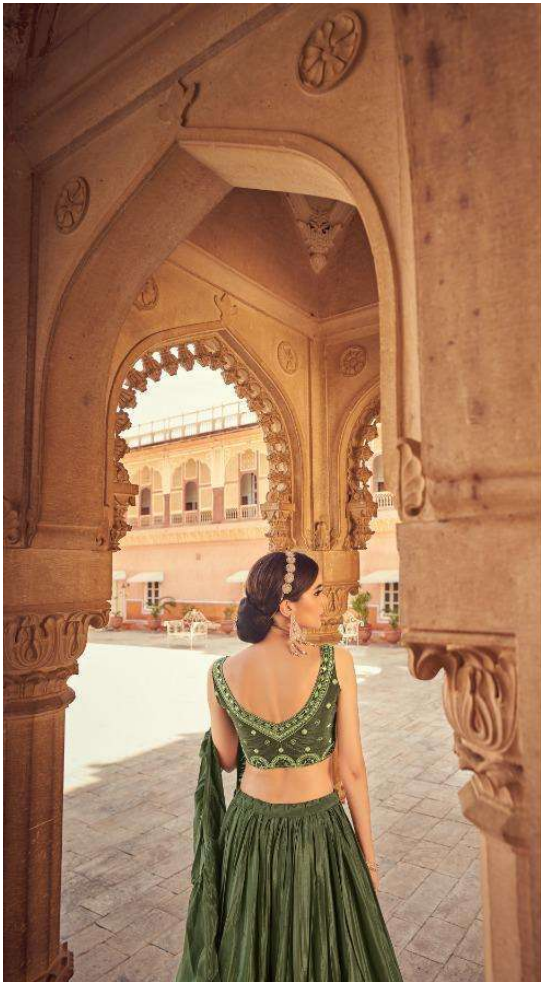

"The best things in life are free. The second best are very expensive."