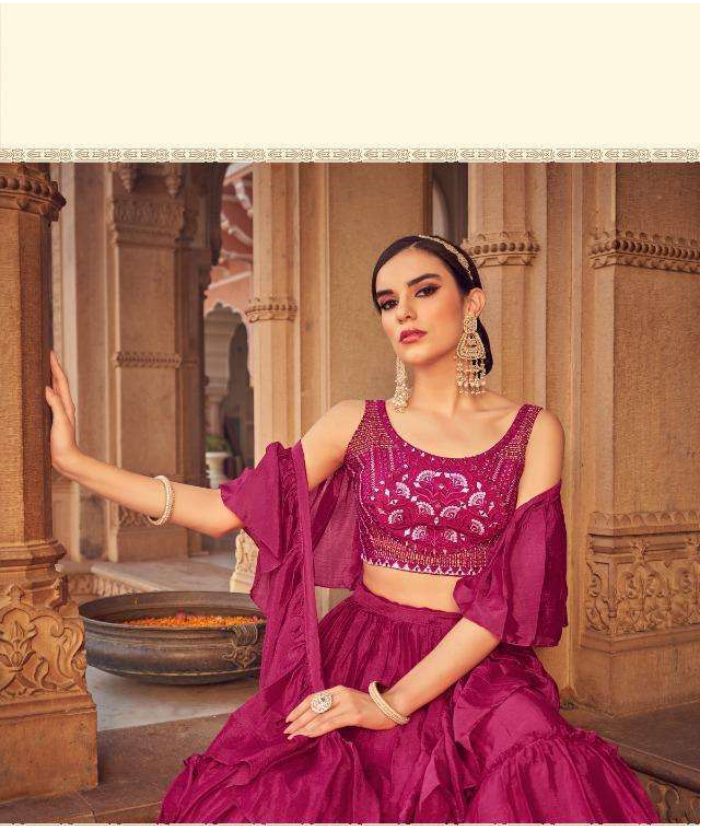

"Look for the woman in the dress. If there is no woman, there is no dress."

DRESSTIVE®

A glamorous woman

"Glamour is an attitude. It's the expression of a certain kind of confidence. A glamorous woman is always elegant, but she also possesses an air of mystery and excitement. She's dramatic—almost untouchable."

DRS1205

DRS1206

DRS1207

DRS1208

DRS1205

"In order to be irreplaceable, one must always be different."

SKU	MAIN COLOUR	BLOUSE FABRIC	LEHANGA FABRIC	DUPATTA FABRIC	SIZE	WORK	PRICE
DRS1201	MAROON	ART SILK	CHINON	CHINON	SEMI STITCHED (FREE SIZE)	THREAD & MIRROR WORK	2235 + 12% GST + SHIPPING
DRS1202	OLIVE	ART SILK	CHINON	CHINON	SEMI STITCHED (FREE SIZE)	THREAD & MIRROR WORK	2235 + 12% GST + SHIPPING
DRS1203	PINK	ART SILK	CHINON	CHINON	SEMI STITCHED (FREE SIZE)	THREAD & MIRROR WORK	2235 + 12% GST + SHIPPING
DRS1204	TEAL BLUE	ART SILK	CHINON	CHINON	SEMI STITCHED (FREE SIZE)	THREAD & MIRROR WORK	2235 + 12% GST + SHIPPING
DRS1205	PURPLE	ART SILK	CHINON	CHINON	SEMI STITCHED (FREE SIZE)	THREAD & MIRROR WORK	2235 + 12% GST + SHIPPING
DRS1206	GREEN	ART SILK	CHINON	CHINON	SEMI STITCHED (FREE SIZE)	THREAD & MIRROR WORK	2235 + 12% GST + SHIPPING
DRS1207	BLUE	ART SILK	CHINON	CHINON	SEMI STITCHED (FREE SIZE)	THREAD & MIRROR WORK	2235 + 12% GST + SHIPPING
DRS1208	BROWN	ART SILK	CHINON	CHINON	SEMI STITCHED (FREE SIZE)	THREAD & MIRROR WORK	2235 + 12% GST + SHIPPING