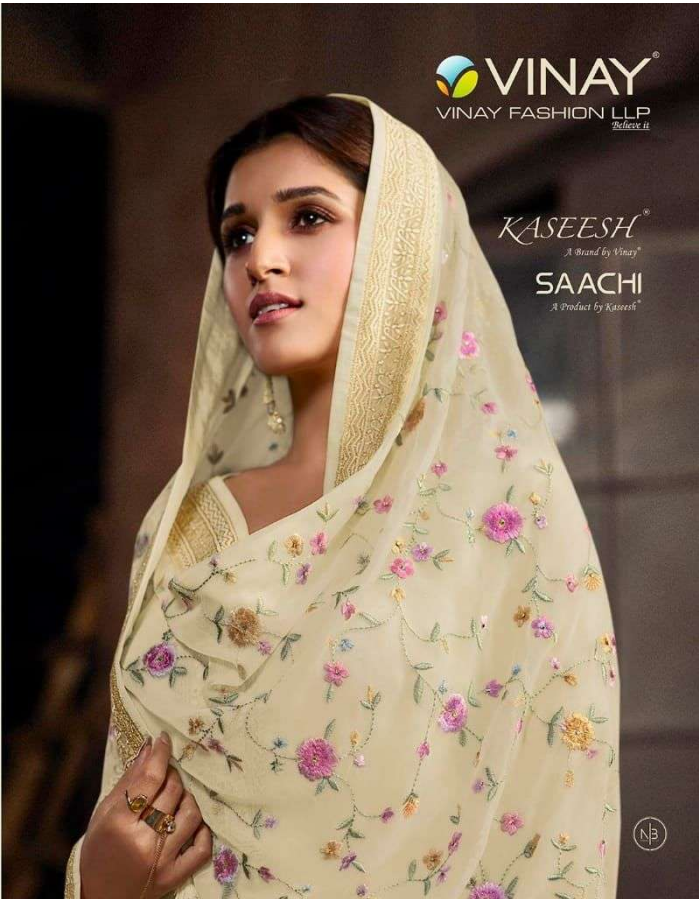

VINAY FASHION PRESENTING

**SAACHI**  
BY  
**KASEESH**  
(A BRAND BY VINAY)

**FABRIC DETAILS**

PRODUCT DESCRIPTION	DSN NO.	RATE
TOP EMBOIDERED GEORGETTE	31351	1930/-
	31352	1930/-
BOTTOM SANTOON	31353	1930/-
	31354	1930/-
DUPATTA HEAVY EMBOIDERED GEORGETTE	31355	1930/-
	31356	1930/-
TOTAL AMOUNT : 11580/- + GST		
AVERAGE RATE : 1930/- + GST		
HSN CODE : 54075220		