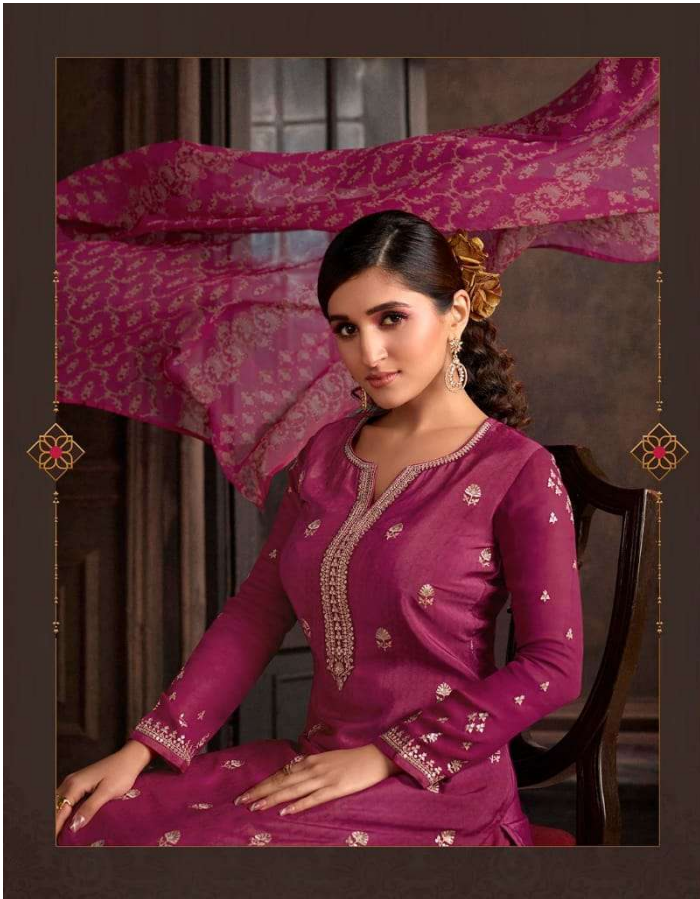

 **VINAY**[®]
VINAY FASHION LLP
Believe it

SILKINA[®]
A Brand by Vinay

ROYAL CREPE - 39
A Product by Silkina

[vinayfashionllp](#) 
[vinay_fashion_llp](#) 
[vinayfashion](#) 
[vinay fashion llp](#) 

SILKINA
ROYAL CREPE 39
(UNSTITCHED · DRESS MATERIALS)

FABRIC DETAILS

PRODUCT DESCRIPTION	DSN NO.	RATE
TOP EMBROIDERED ROYAL CREPE FABRIC	61261	1085/-
	61262	1085/-
	61263	1085/-
BOTTOM ROYAL CREPE FABRIC	61264	1085/-
	61265	1085/-
DUPATTA DIGITAL PRINTED GEORGETTE	61266	1085/-
	61267	1085/-
	61268	1085/-
TOTAL AMOUNT : 8680/- + GST		
AVERAGE RATE : 1085/- + GST		
HSN CODE : 54075220		