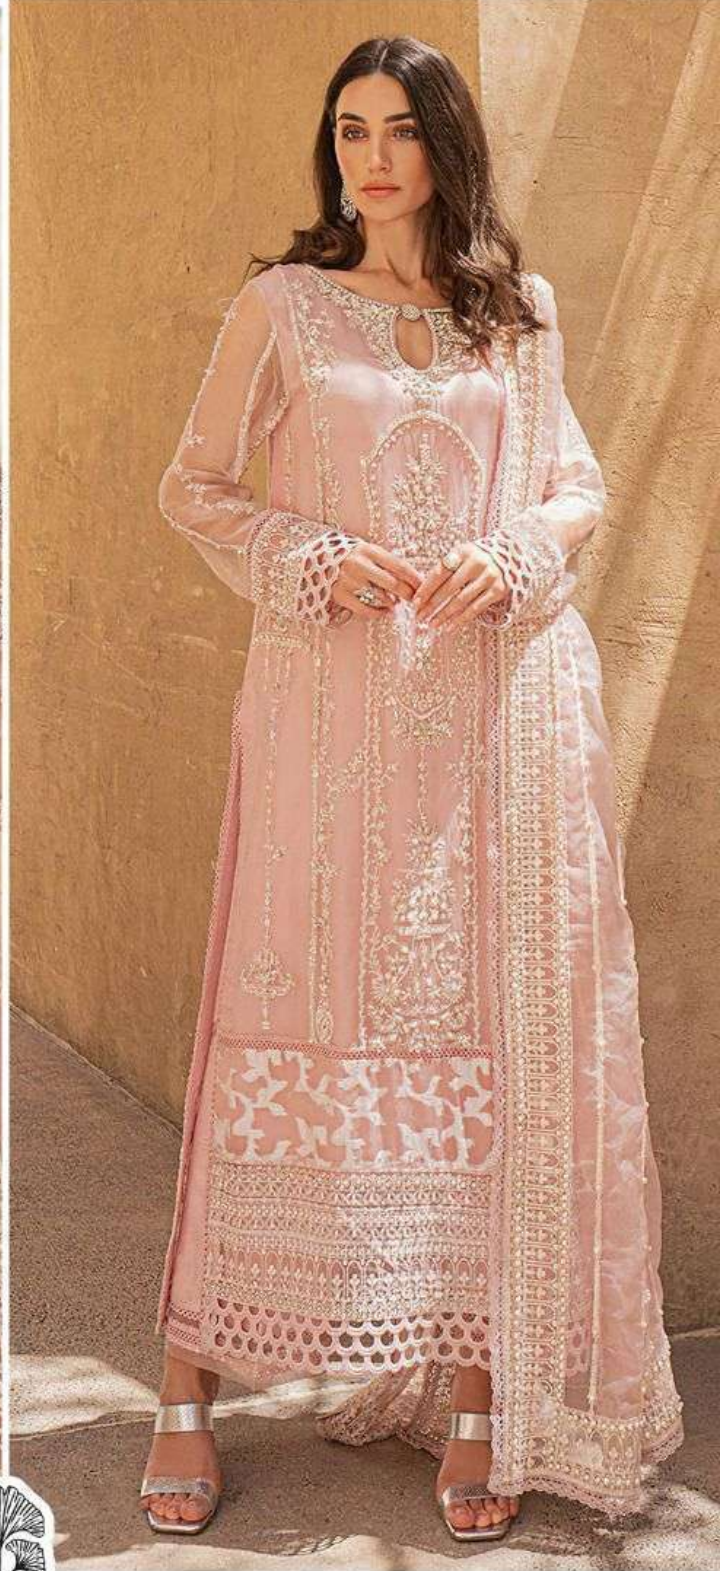

ZAHA

D.No.10072

TOP Fox Georgette With Embroidery

BOTTOM-INNER Dull Santoon

DUPATTA Butterfly Net With Embroidery

ZAHA

D.No.10072

TOP Fox Georgette With Embroidery

BOTTOM-INNER Dull Santoon

DUPATTA Butterfly Net With Embroidery

ZAHA D.No.10072

TOP - Fine Georgette with Embroidery
BOTTOM INNER - Chiffon with Embroidery
DUPATTA - Butterfly Net with Embroidery