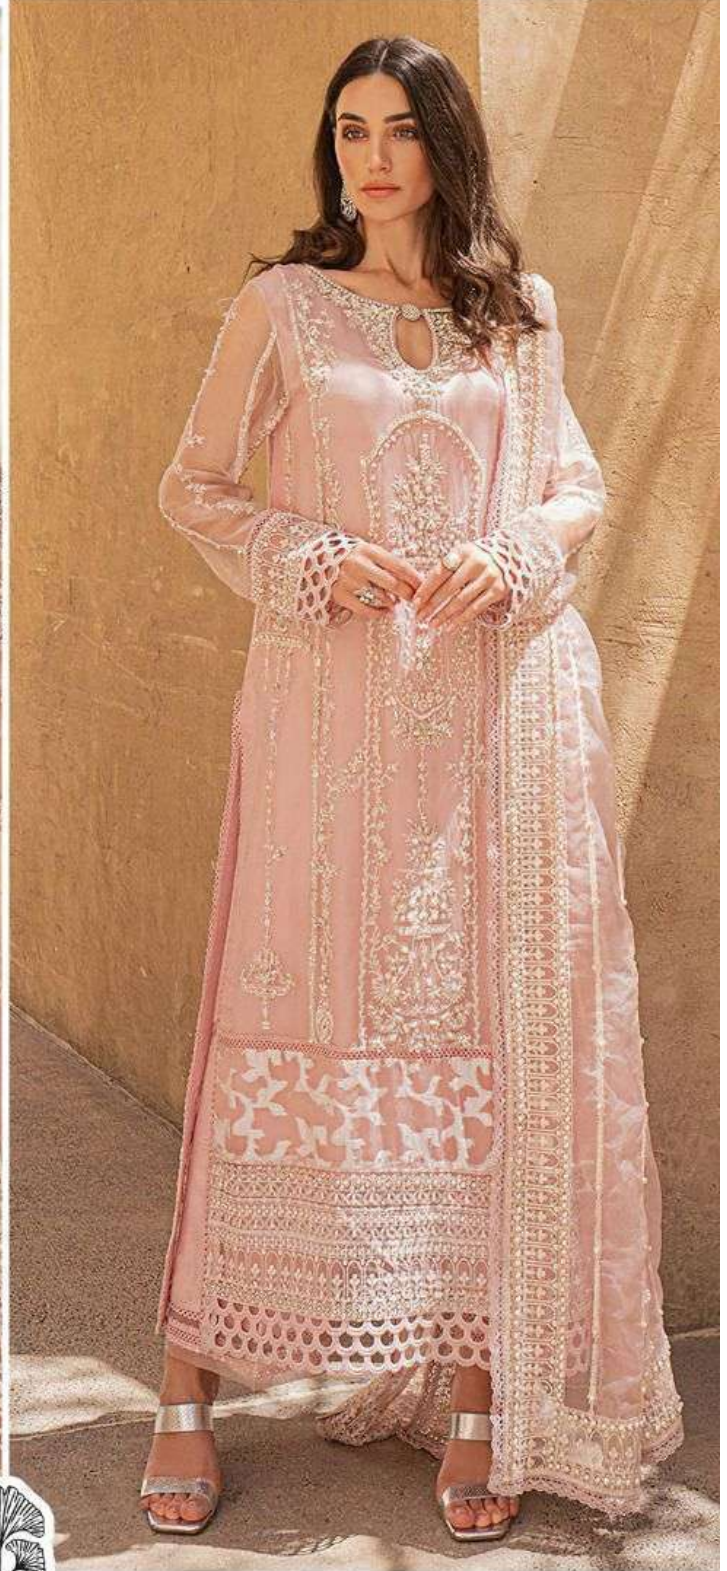

ZAHA

D.No.10072

TOP Fox Georgette With Embroidery

BOTTOM-INNER Dull Santoon

DUPATTA Butterfly Net With Embroidery

ZAHA

D.No.10072

TOP Fox Georgette With Embroidery

BOTTOM-INNER Dull Santoon

DUPATTA Butterfly Net With Embroidery