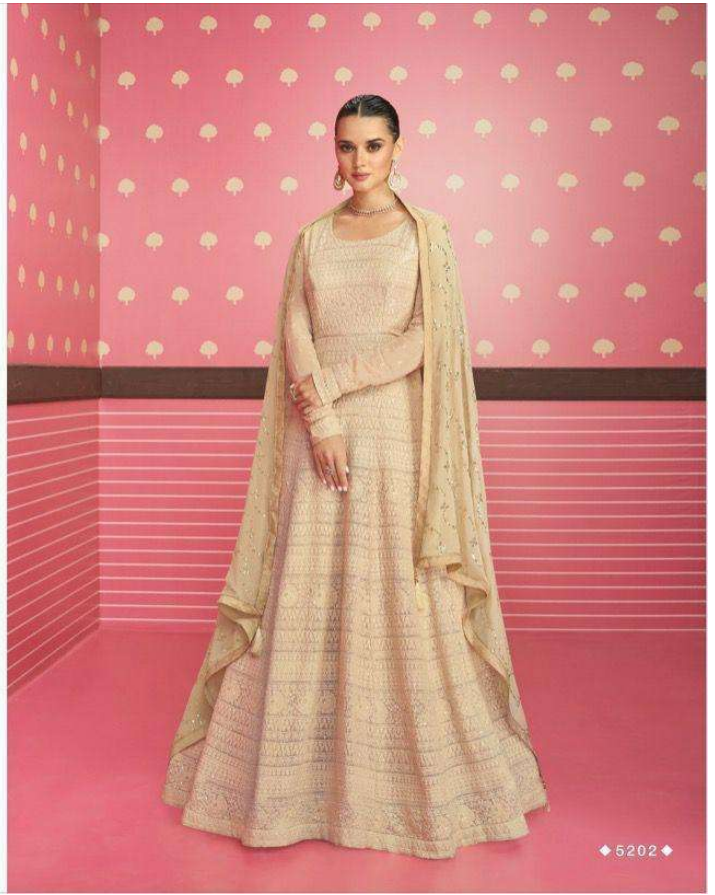

SAYURI®
Designer

◆ 5202 ◆