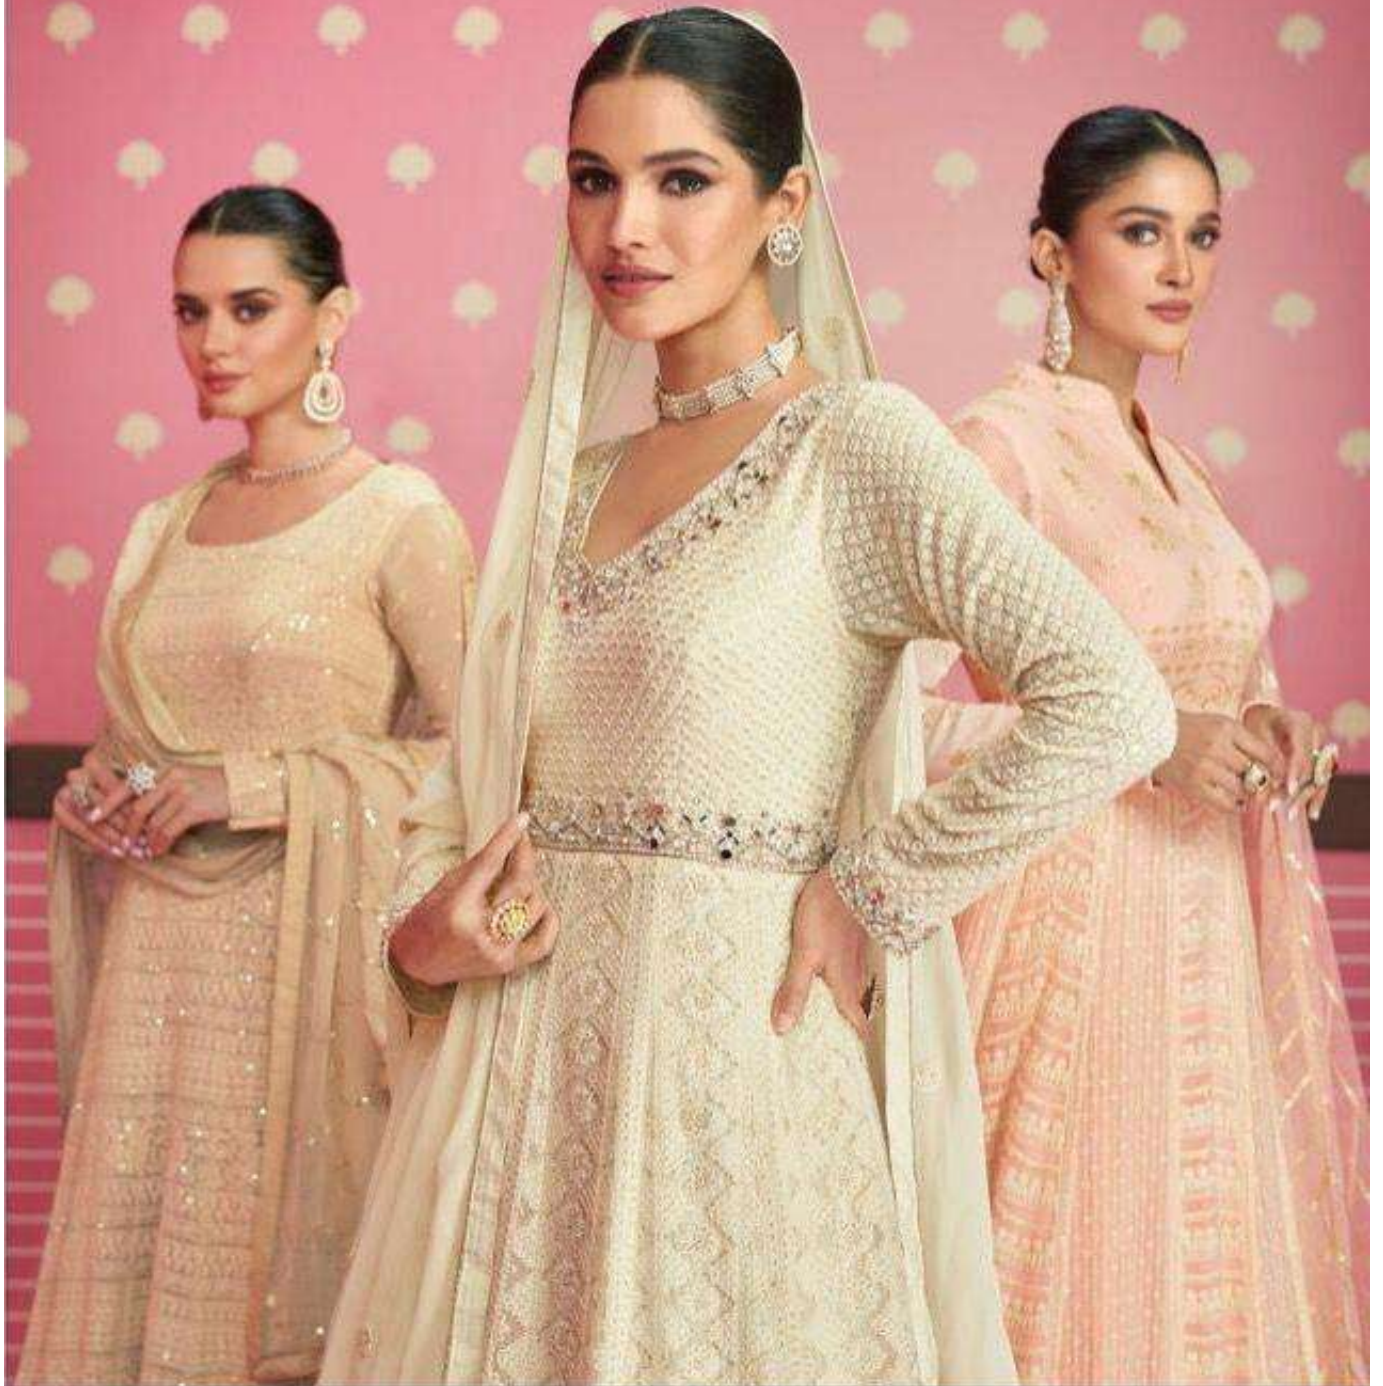

SAYURI®
Designer

Safeena