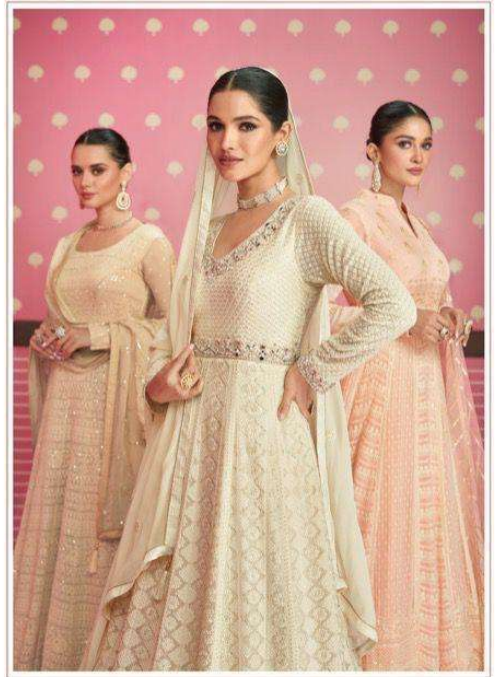

SAYURI®
designer