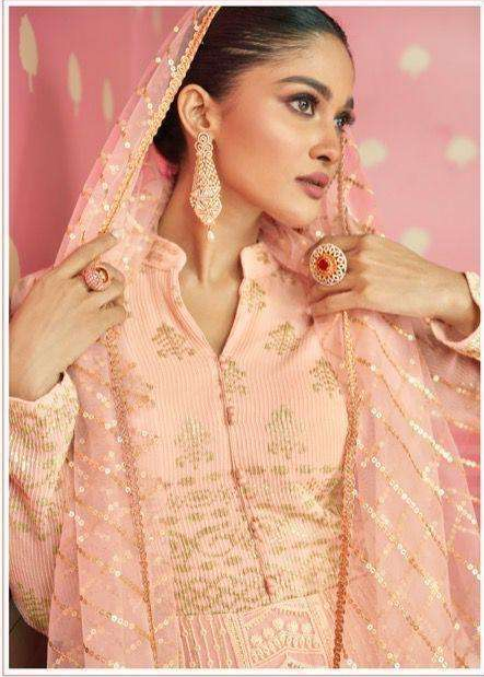

# Safeena

TOP

REAL GEORGETTE  
( FREE SIZE STITCHED )

BOTTOM

DULL SANTOON

DUPTTA

REAL GEROGETTE  
( EMBROIDERED )

~ PRICE -2699 ~  
GST 12% EXTRA

**SAYURI**<sup>®</sup>  
Designer

5201

5202

5203

  
SAYURI<sup>®</sup>  
Designer  
*Safeena*

SAYURI<sup>®</sup>  
Designer

*Safeena*

SAYURI<sup>®</sup>  
Designer