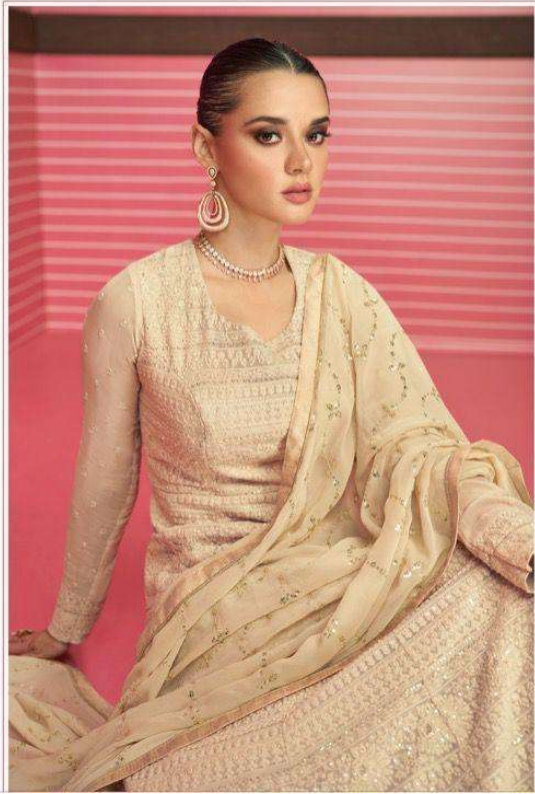

SAYURI®
Designer

◆ 5202 ◆