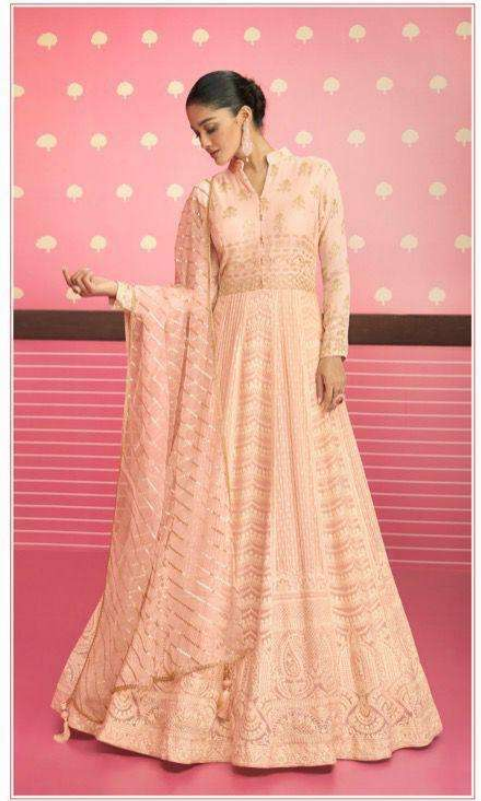

SAYURI®
Designer

◆ 5201 ◆