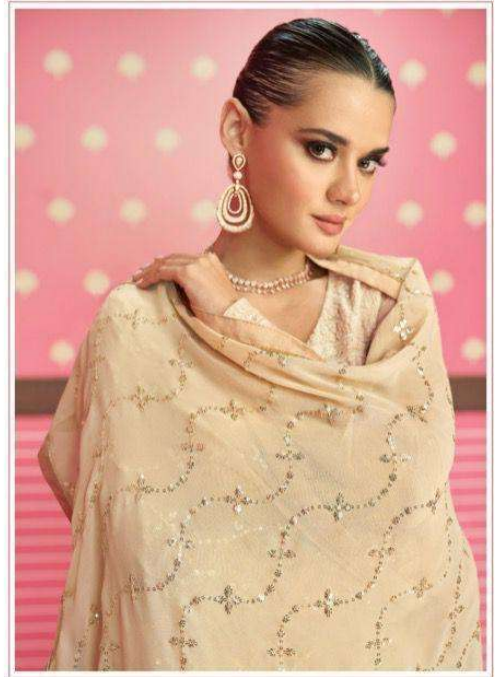

SAYURI®
—Designer—