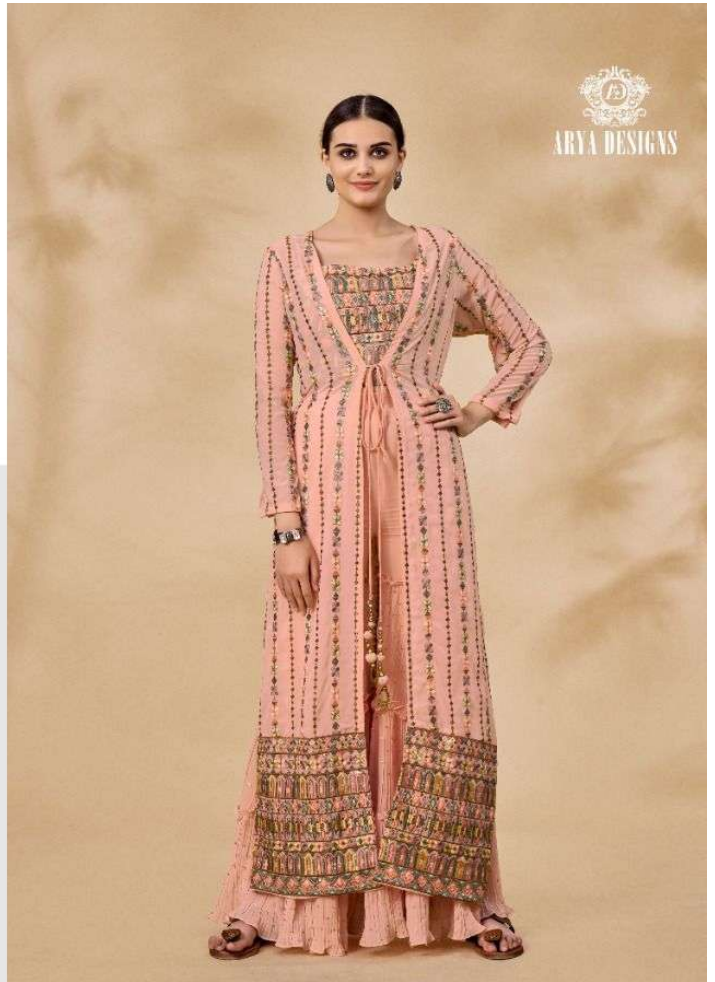

ARYA DESIGNS

VOLUME - 40

kismat

ARYA DESIGNS

VOLUME - 40

kismat

WARRIOR IS VERY IMPORTANT IN HIS LIFE AND HIS WIFE AND
AND EVERYTHING THAT HE CAN DO IN HIS LIFE. IT IS NOT
IN HIS LIFE.

DESIGN NO
26001

ARYA DESIGNS

INDIAN ETHNIC SHOW CASE

DESIGN NO
26001

INDIAN ETHNIC BROW CASE

DESIGN NO
26001

ARYA DESIGNS

ARYA DESIGNS

DESIGN NO
26002

DESIGN NO
26003

DESIGN NO
26001

DESIGN NO
26002

DESIGN NO
26003

VOLUME.40

SKU	MAIN COLOR	BLOUSE FABRIC	SHARARA FABRIC	Jacket FABRIC	SIZE (STITCHED)	WORK	PRICE
26001	Peach	Georgette	Georgette	Georgette	L,XL	Resham,Zari,Mirror,Sequins	4470/- (FLAT) + (GST) +SHIPPING
26002	Sky Blue	Georgette	Georgette	Georgette	L,XL	Resham,Zari,Mirror,Sequins	4470/- (FLAT) + (GST) +SHIPPING
26003	Pista Green	Georgette	Georgette	Georgette	L,XL	Resham,Zari,Mirror,Sequins	4470/- (FLAT) + (GST) +SHIPPING