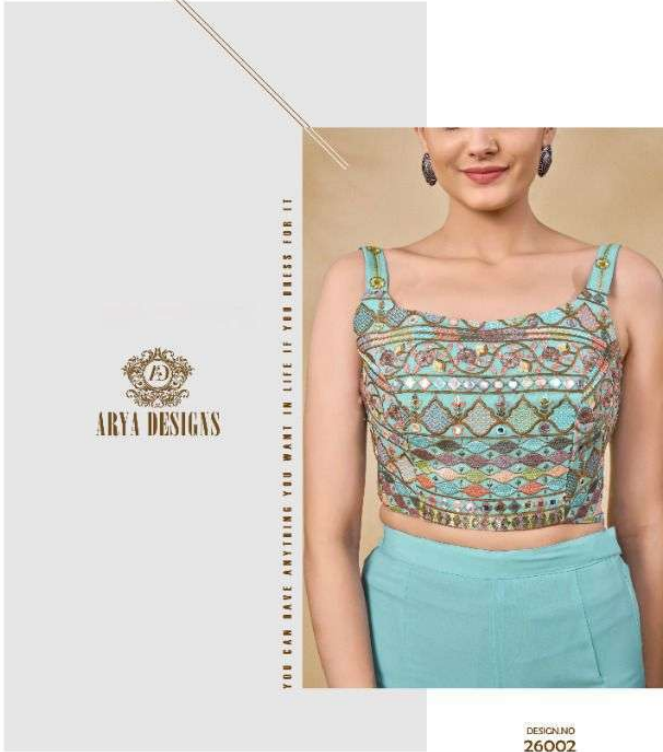

ARYA DESIGNS

INDIAN ETHNIC SHOW CASE

DESIGN NO
26001

INDIAN ETHNIC BHOW CASE

DESIGN NO
26001

ARYA DESIGNS

ARYA DESIGNS

YOU CAN HAVE ANYTHING YOU WANT IN LIFE IF YOU DRESS FOR IT

DESIGN NO
26002

ARYA DESIGNS

YOU CAN HAVE ANYTHING YOU WANT IN LIFE IF YOU DRESS FOR IT

DESIGN NO
26002

"FASHION FADES. STYLE IS ETERNAL."

DESIGN NO
26003

"FASHIONS FADE, STYLE IS ETERNAL."

DESIGN NO
26003

DESIGN NO
26001

DESIGN NO
26002

DESIGN NO
26003

VOLUME.40

SKU	MAIN COLOR	BLOUSE FABRIC	SHARARA FABRIC	Jacket FABRIC	SIZE (STITCHED)	WORK	PRICE
26001	Peach	Georgette	Georgette	Georgette	L,XL	Resham,Zari,Mirror,Sequins	4470/- (FLAT) + (GST) +SHIPPING
26002	Sky Blue	Georgette	Georgette	Georgette	L,XL	Resham,Zari,Mirror,Sequins	4470/- (FLAT) + (GST) +SHIPPING
26003	Pista Green	Georgette	Georgette	Georgette	L,XL	Resham,Zari,Mirror,Sequins	4470/- (FLAT) + (GST) +SHIPPING