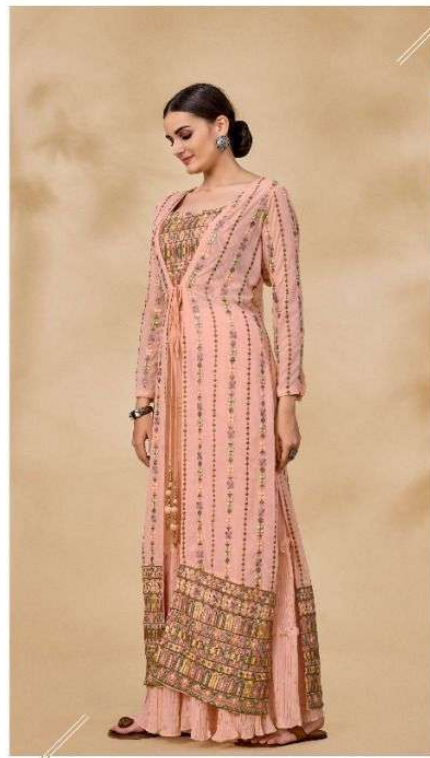

ARYA DESIGNS

VOLUME - 40

kismat

ARYA DESIGNS

VOLUME - 40

kismat

WARRIOR IS VERY IMPORTANT IN HIS LIFE AND HIS WIFE AND
AND EVERYTHING THAT HE CAN DO IN HIS LIFE. IT IS NOT
IN HIS LIFE.

DESIGN NO
26001

ARYA DESIGNS

INDIAN ETHNIC SHOW CASE

DESIGN NO
26001

INDIAN ETHNIC BROW CASE

DESIGN NO
26001

ARYA DESIGNS

ARYA DESIGNS

DESIGN NO
26002

DESIGN NO
26003

DESIGN NO
26001

DESIGN NO
26002

DESIGN NO
26003

VOLUME.40

SKU	MAIN COLOR	BLOUSE FABRIC	SHARARA FABRIC	Jacket FABRIC	SIZE (STITCHED)	WORK	PRICE
26001	Peach	Georgette	Georgette	Georgette	L,XL	Resham,Zari,Mirror,Sequins	4470/- (FLAT) + (GST) +SHIPPING
26002	Sky Blue	Georgette	Georgette	Georgette	L,XL	Resham,Zari,Mirror,Sequins	4470/- (FLAT) + (GST) +SHIPPING
26003	Pista Green	Georgette	Georgette	Georgette	L,XL	Resham,Zari,Mirror,Sequins	4470/- (FLAT) + (GST) +SHIPPING