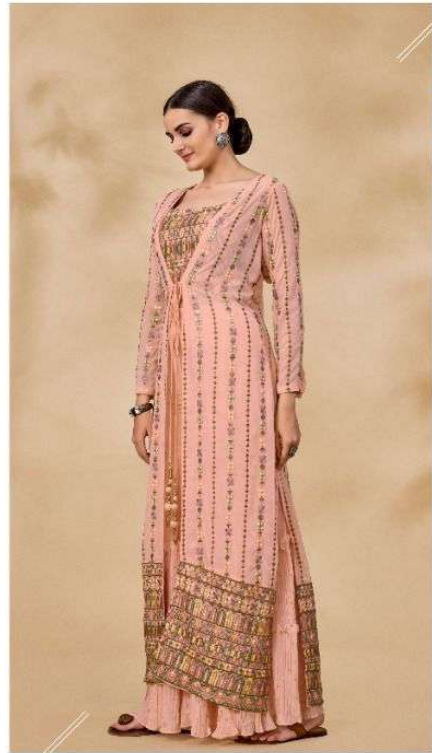

ARYA DESIGNS

VOLUME - 40

kismat

ARYA DESIGNS

VOLUME - 40

kismat

ARYA DESIGNS

INDIAN ETHNIC SHOW CASE

DESIGN NO
26003

VOLUME.40

SKU	MAIN COLOR	BLOUSE FABRIC	SHARARA FABRIC	Jacket FABRIC	SIZE (STITCHED)	WORK	PRICE
26001	Peach	Georgette	Georgette	Georgette	L,XL	Resham,Zari,Mirror,Sequins	4470/- (FLAT) + (GST) +SHIPPING
26002	Sky Blue	Georgette	Georgette	Georgette	L,XL	Resham,Zari,Mirror,Sequins	4470/- (FLAT) + (GST) +SHIPPING
26003	Pista Green	Georgette	Georgette	Georgette	L,XL	Resham,Zari,Mirror,Sequins	4470/- (FLAT) + (GST) +SHIPPING