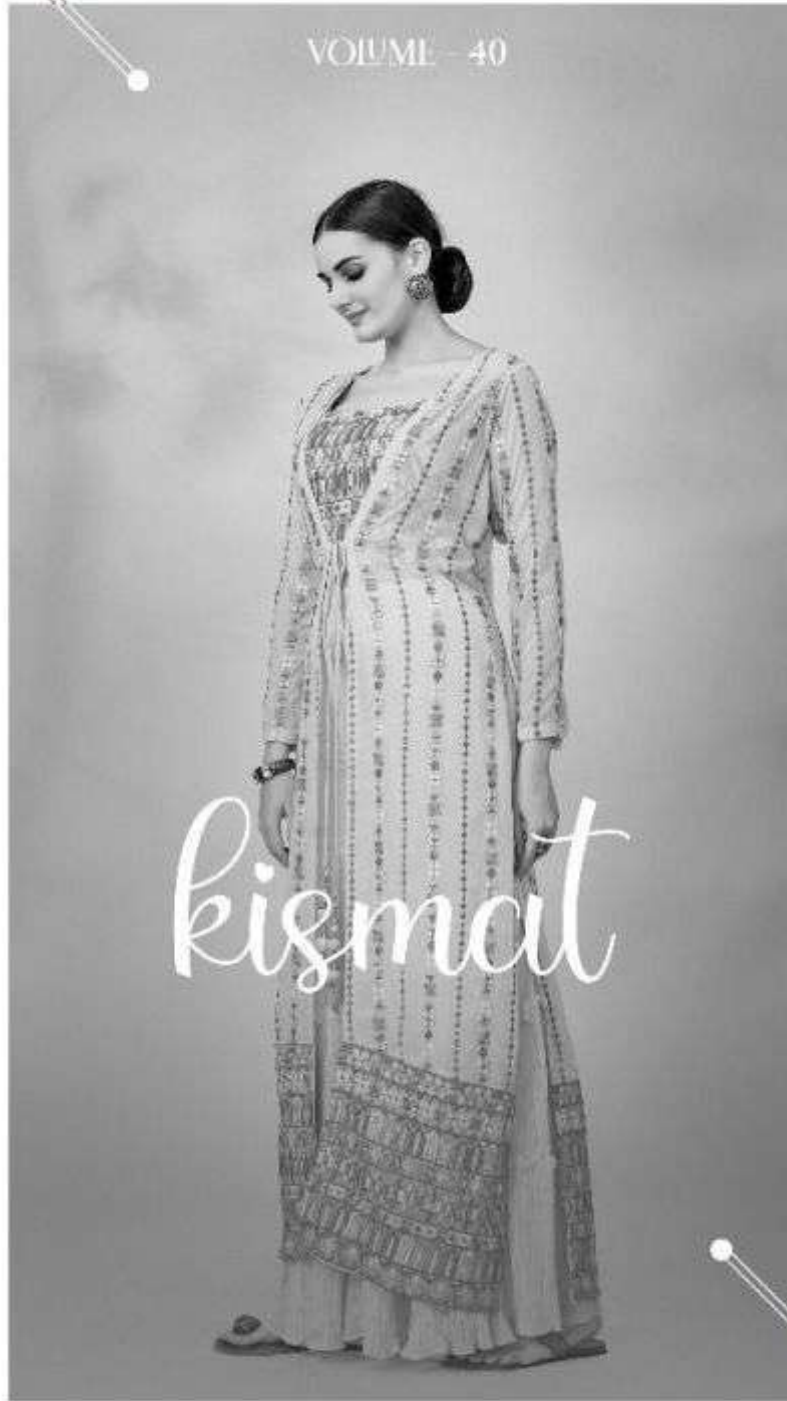

ARYA DESIGNS

VOLUME - 40

kismat