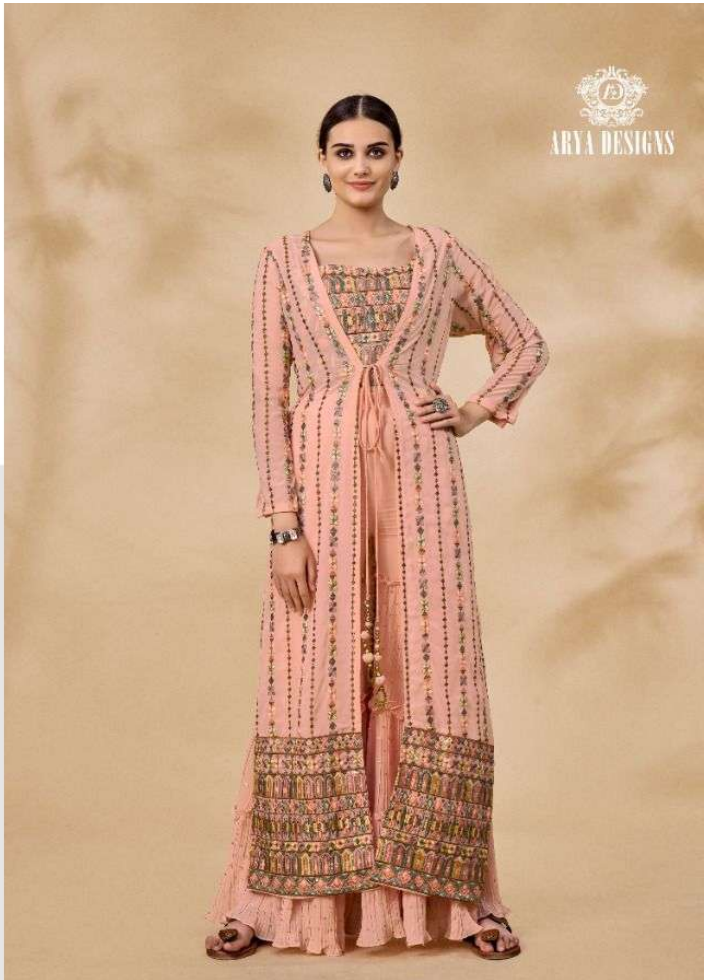

ARYA DESIGNS