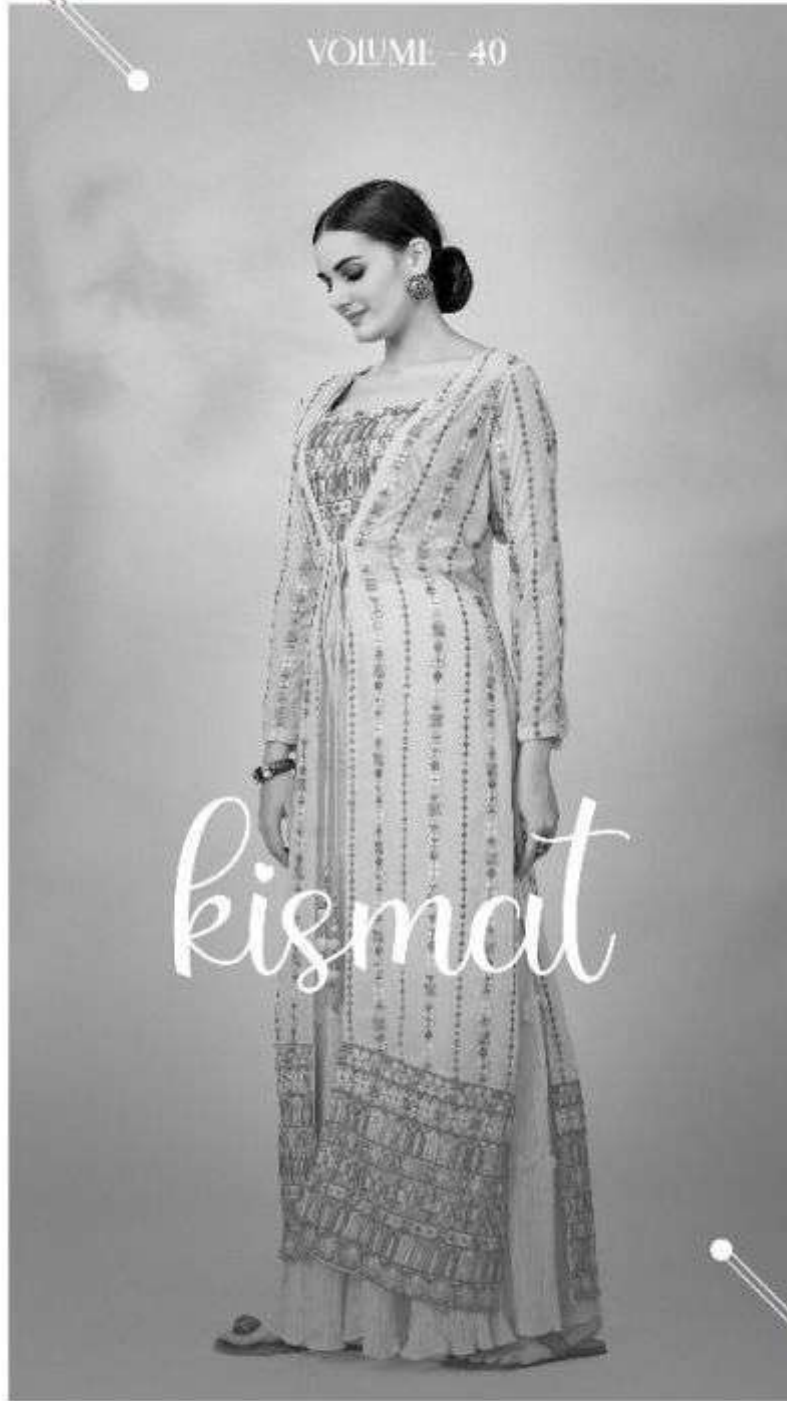

ARYA DESIGNS

VOLUME - 40

kismat

ARYA DESIGNS

VOLUME - 40

kismat

WARRIOR IS VERY IMPORTANT IN HIS LIFE AND HIS WIFE AND
AND EVERYTHING THAT HE CAN DO, IT IS WORTH
IT FOR HIM.

DESIGN NO
26001