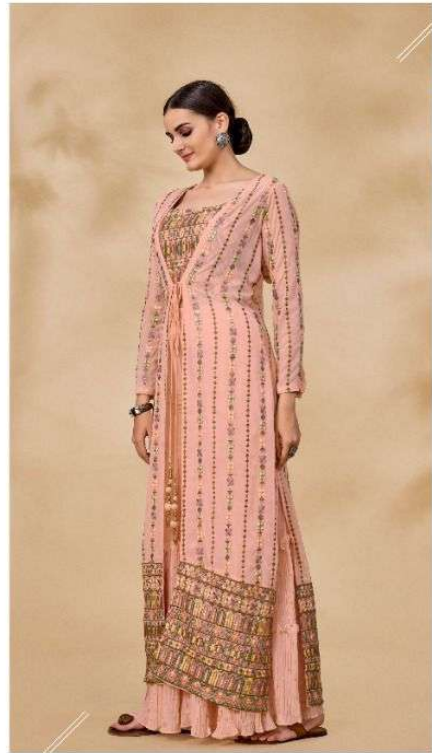

ARYA DESIGNS

VOLUME - 40

kismat

ARYA DESIGNS

VOLUME - 40

kismat

WARRIOR IS VERY IMPORTANT IN HIS LIFE AND HIS WIFE AND
AND EVERYTHING THAT HE CAN DO, IT IS WORTH
IT FOR HIM.

DESIGN NO
26001

ARYA DESIGNS

INDIAN ETHNIC SHOW CASE

DESIGN NO
26001

INDIAN ETHNIC BHOW CASE

DESIGN NO
26001

ARYA DESIGNS

ARYA DESIGNS

YOU CAN HAVE ANYTHING YOU WANT IN LIFE IF YOU DRESS FOR IT

DESIGN NO
26001

DESIGN NO
26002

DESIGN NO
26003

VOLUME.40

SKU	MAIN COLOR	BLOUSE FABRIC	SHARARA FABRIC	Jacket FABRIC	SIZE (STITCHED)	WORK	PRICE
26001	Peach	Georgette	Georgette	Georgette	L,XL	Resham,Zari,Mirror,Sequins	4470/- (FLAT) + (GST) +SHIPPING
26002	Sky Blue	Georgette	Georgette	Georgette	L,XL	Resham,Zari,Mirror,Sequins	4470/- (FLAT) + (GST) +SHIPPING
26003	Pista Green	Georgette	Georgette	Georgette	L,XL	Resham,Zari,Mirror,Sequins	4470/- (FLAT) + (GST) +SHIPPING