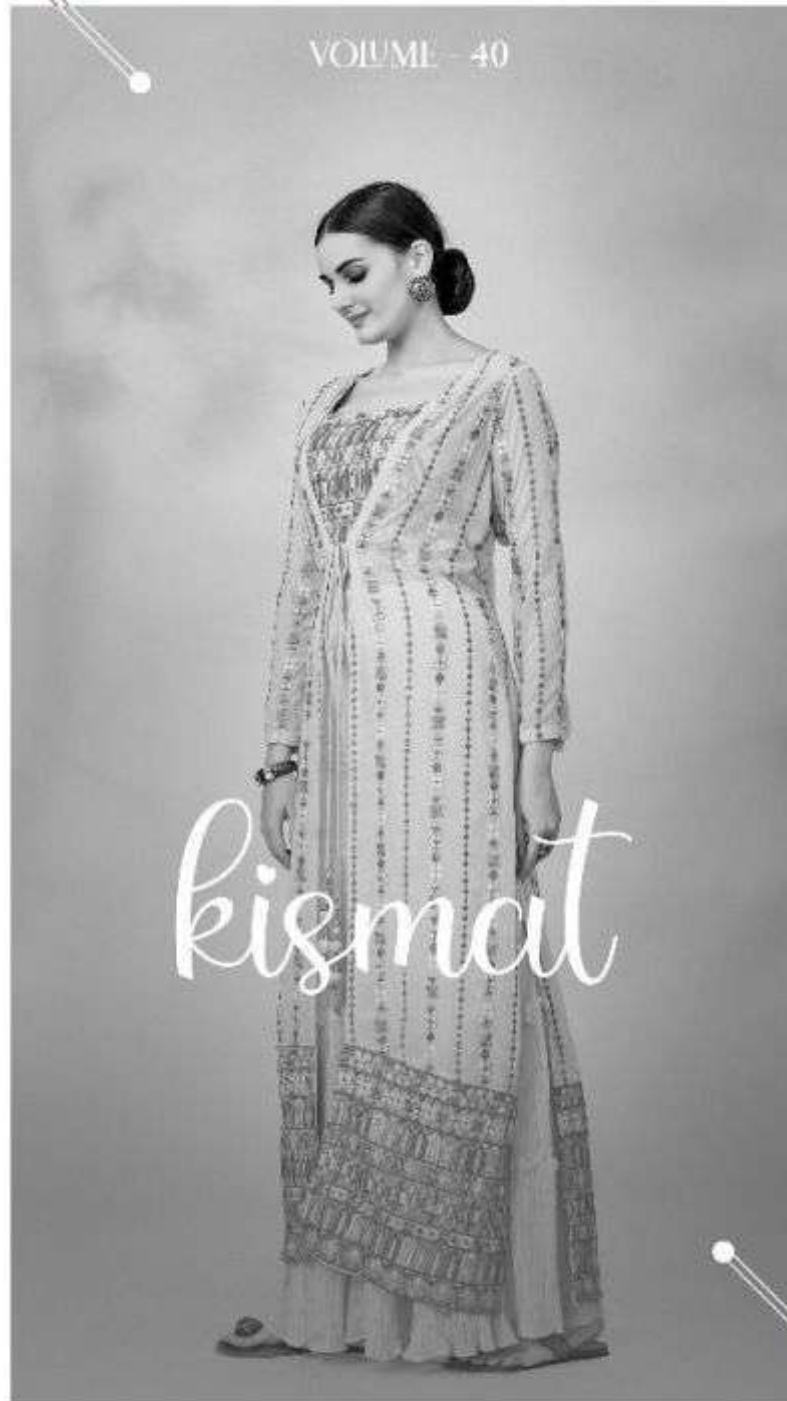

ARYA DESIGNS

VOLUME - 40

kismat

ARYA DESIGNS

VOLUME - 40

kismat

WARRIOR IS VERY IMPORTANT IN HIS LIFE AND HIS WIFE AND
AND EVERYTHING THAT HE CAN DO IN HIS LIFE. IT IS NOT
IN HIS LIFE.

DESIGN NO
26001