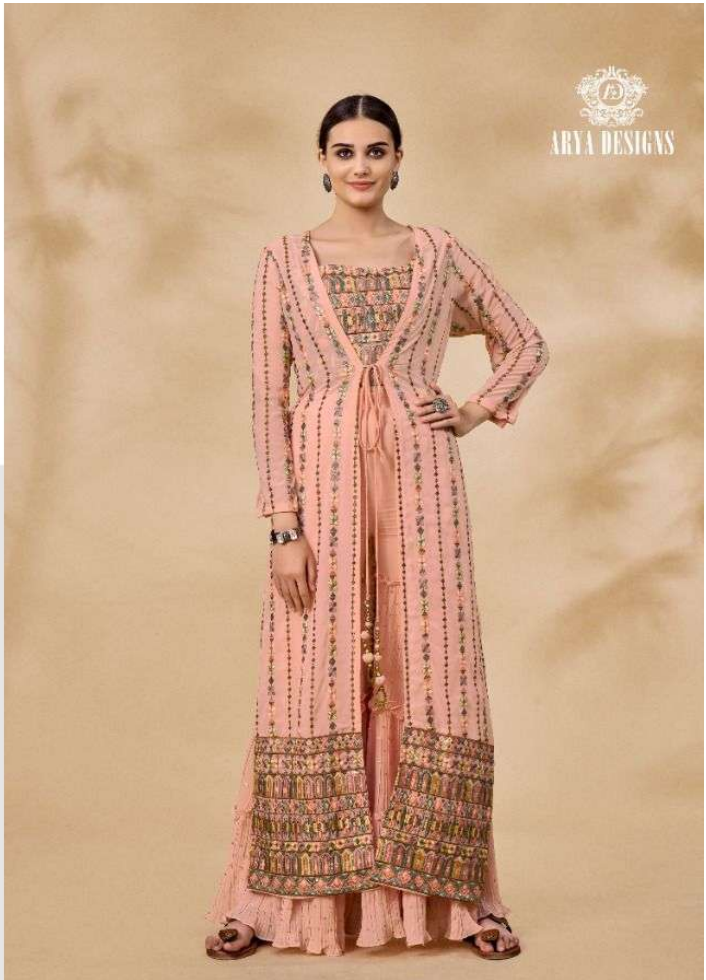

ARYA DESIGNS

VOLUME - 40

kismat

ARYA DESIGNS

VOLUME - 40

kismat

WARRIOR IS VERY IMPORTANT IN HIS LIFE AND HIS WIFE AND
AND EVERYTHING THAT HE CAN DO, IT IS WORTH
IT FOR HIM.

DESIGN NO
26001

ARYA DESIGNS

INDIAN ETHNIC SHOW CASE

DESIGN NO
26001

INDIAN ETHNIC BHOW CASE

DESIGN NO
26001

ARYA DESIGNS

ARYA DESIGNS

YOU CAN HAVE ANYTHING YOU WANT IN LIFE IF YOU DRESS FOR IT

DESIGN NO
26001

DESIGN NO
26002

DESIGN NO
26003

VOLUME.40

SKU	MAIN COLOR	BLOUSE FABRIC	SHARARA FABRIC	Jacket FABRIC	SIZE (STITCHED)	WORK	PRICE
26001	Peach	Georgette	Georgette	Georgette	L,XL	Resham,Zari,Mirror,Sequins	4470/- (FLAT) + (GST) +SHIPPING
26002	Sky Blue	Georgette	Georgette	Georgette	L,XL	Resham,Zari,Mirror,Sequins	4470/- (FLAT) + (GST) +SHIPPING
26003	Pista Green	Georgette	Georgette	Georgette	L,XL	Resham,Zari,Mirror,Sequins	4470/- (FLAT) + (GST) +SHIPPING