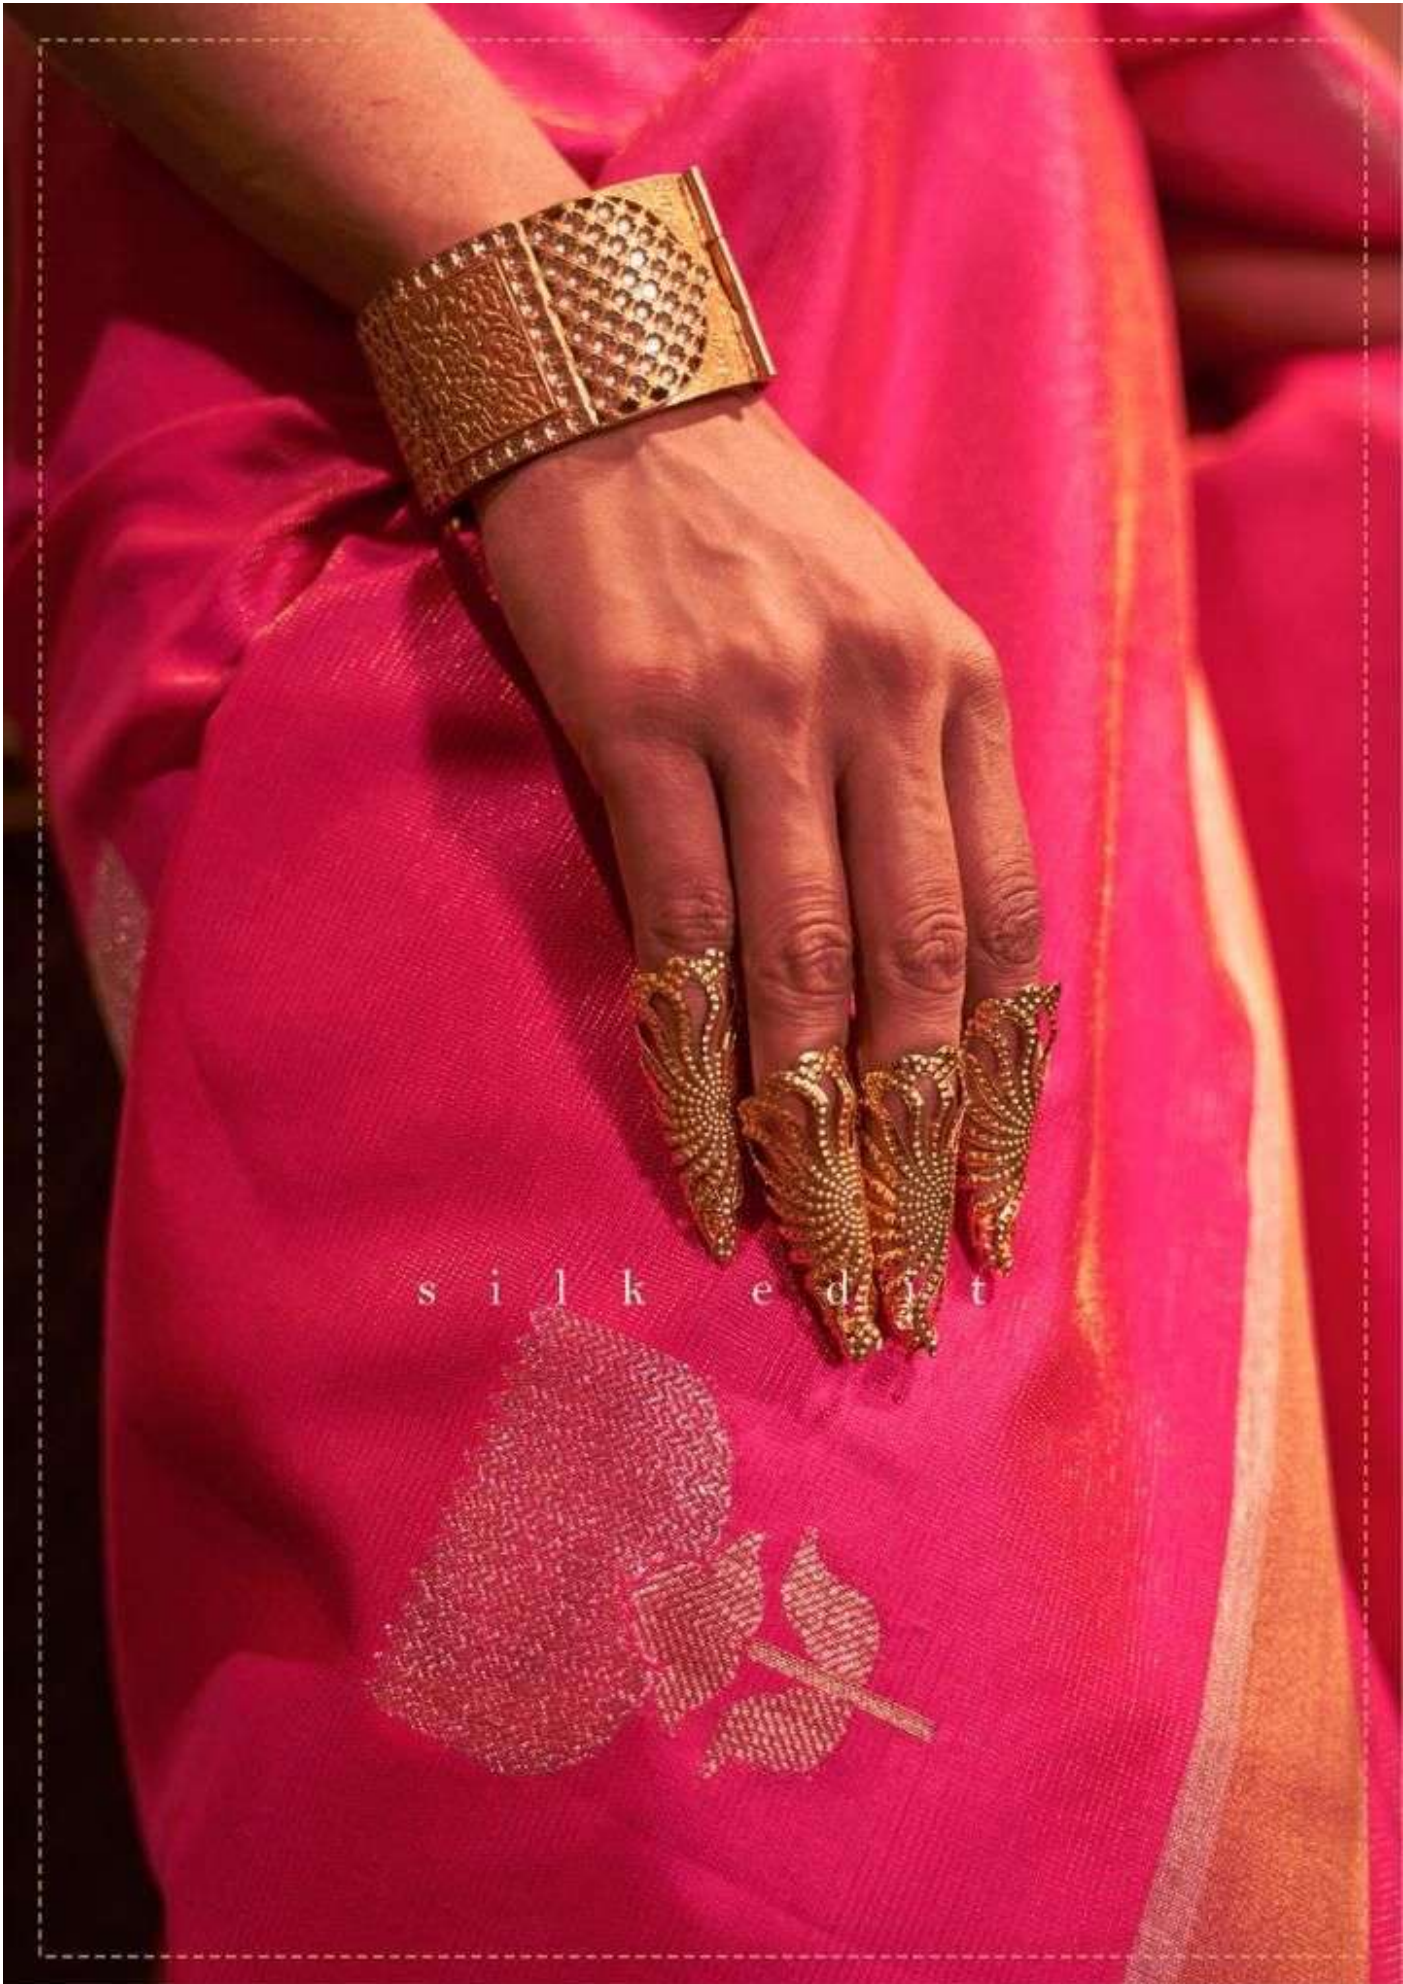

s i l k e d i t

s i l k e d i t

s i l k e d i t

RAJTEX
Handloom
100% SILK | 100% ZARI | SILK ZARI

KUSHITA SILK
ZARI BASE HANDLOOM WEAVING

284003

RAJTEX
Embroidery
100% SILK | 100% SILK | 100% SILK

KUSHITA SILK
ZARI BASE HANDLOOM WEAVING.