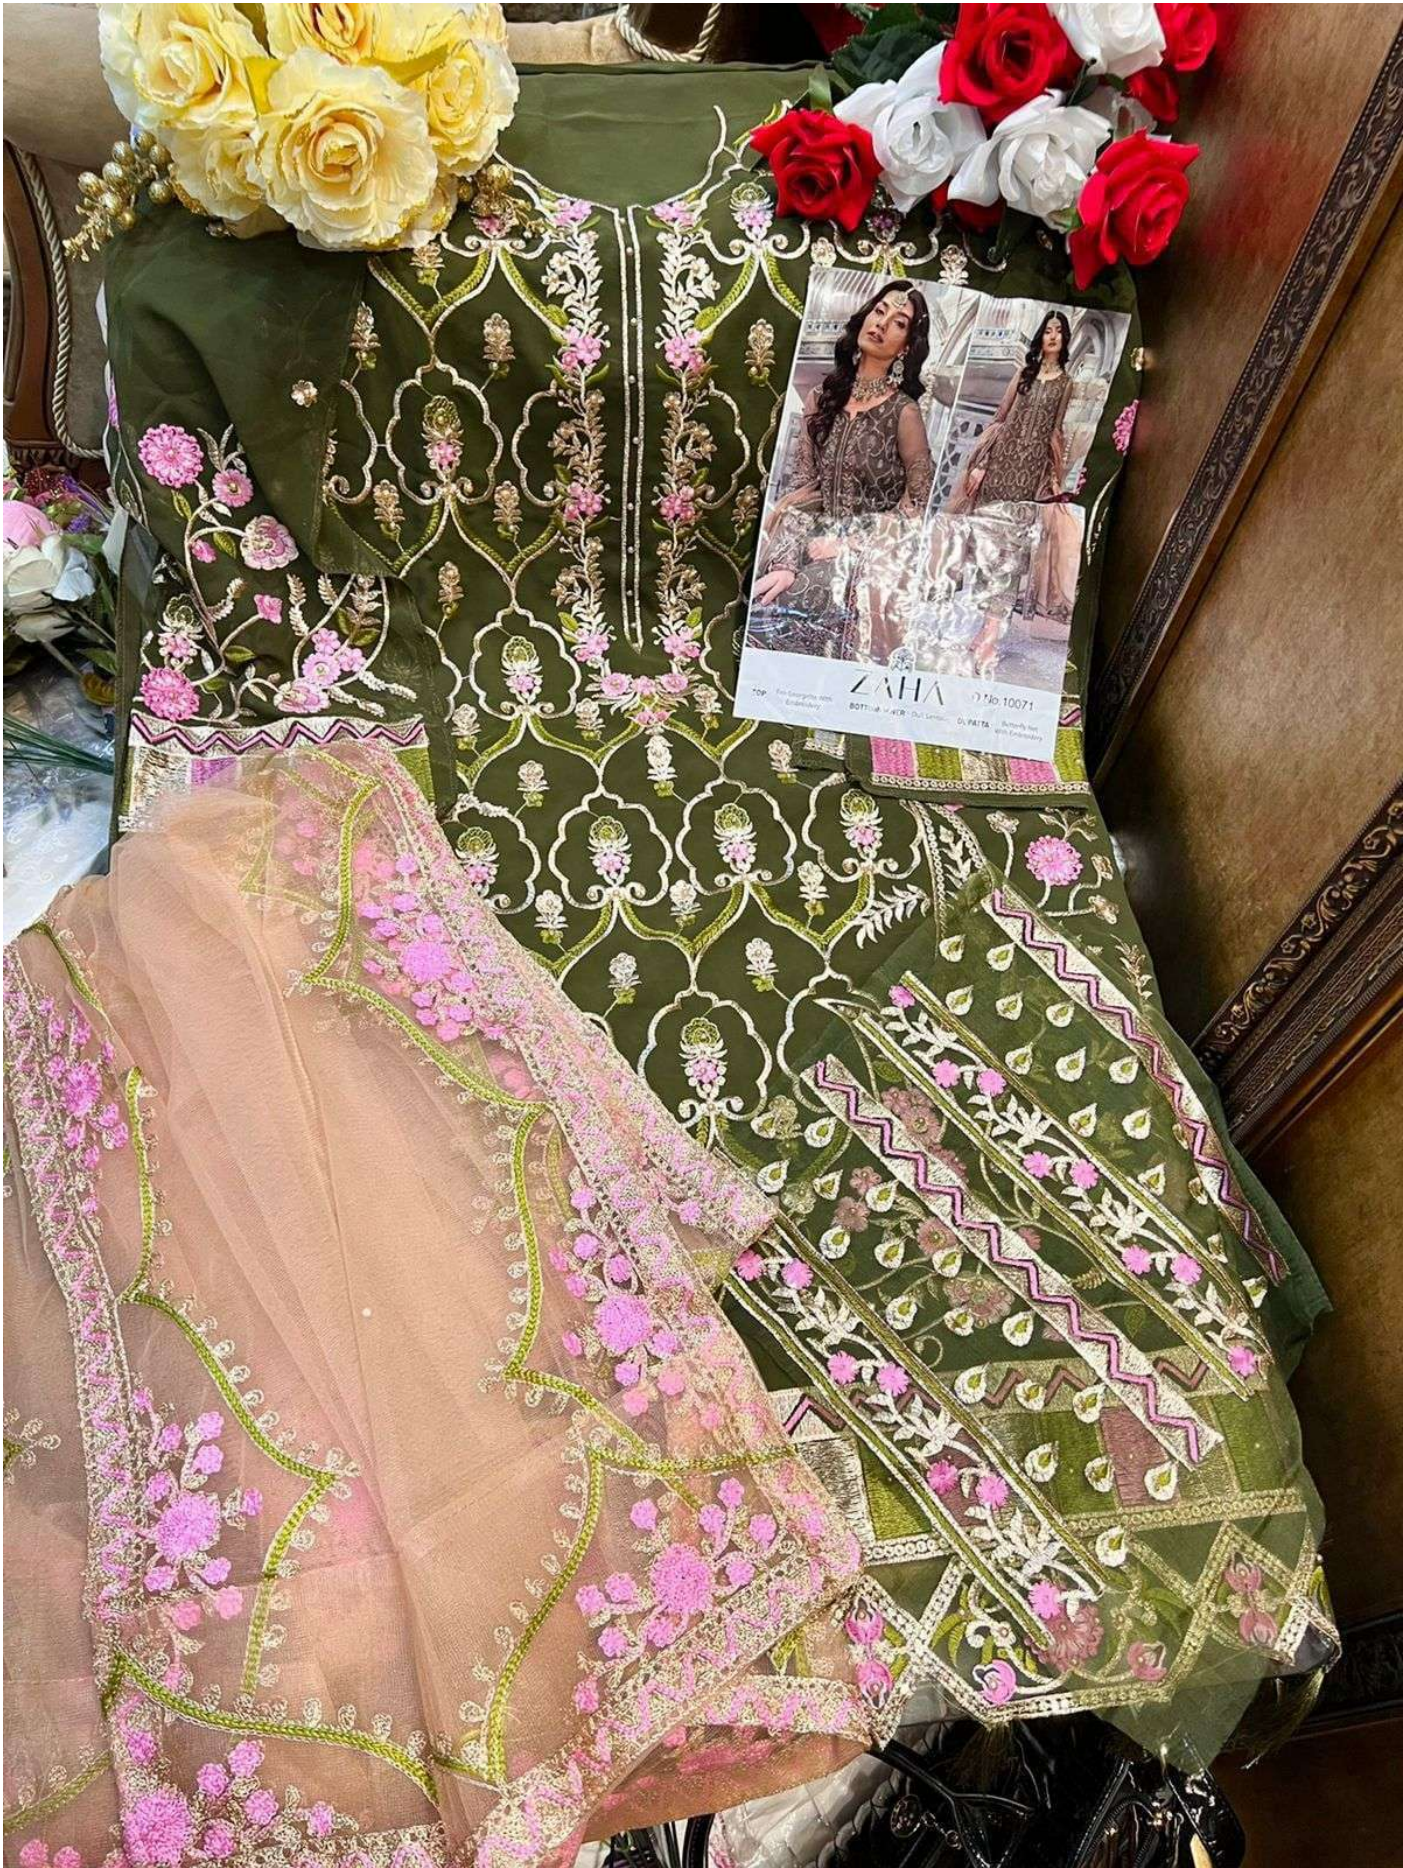

ZAHA

D.No.10071

TOP Fox Georgette With Embroidery

BOTTOM-INNER Dull Santoon

DUPATTA Butterfly Net With Embroidery

ZAHA

D.No.10071

TOP Fox Georgette With Embroidery

BOTTOM-INNER Dull Santoon

DUPATTA Butterfly Net With Embroidery

ZAHARA No 10071
TOP: Full length, long sleeves, with embroidery
BOTTOM: Full length, full sleeves, with embroidery