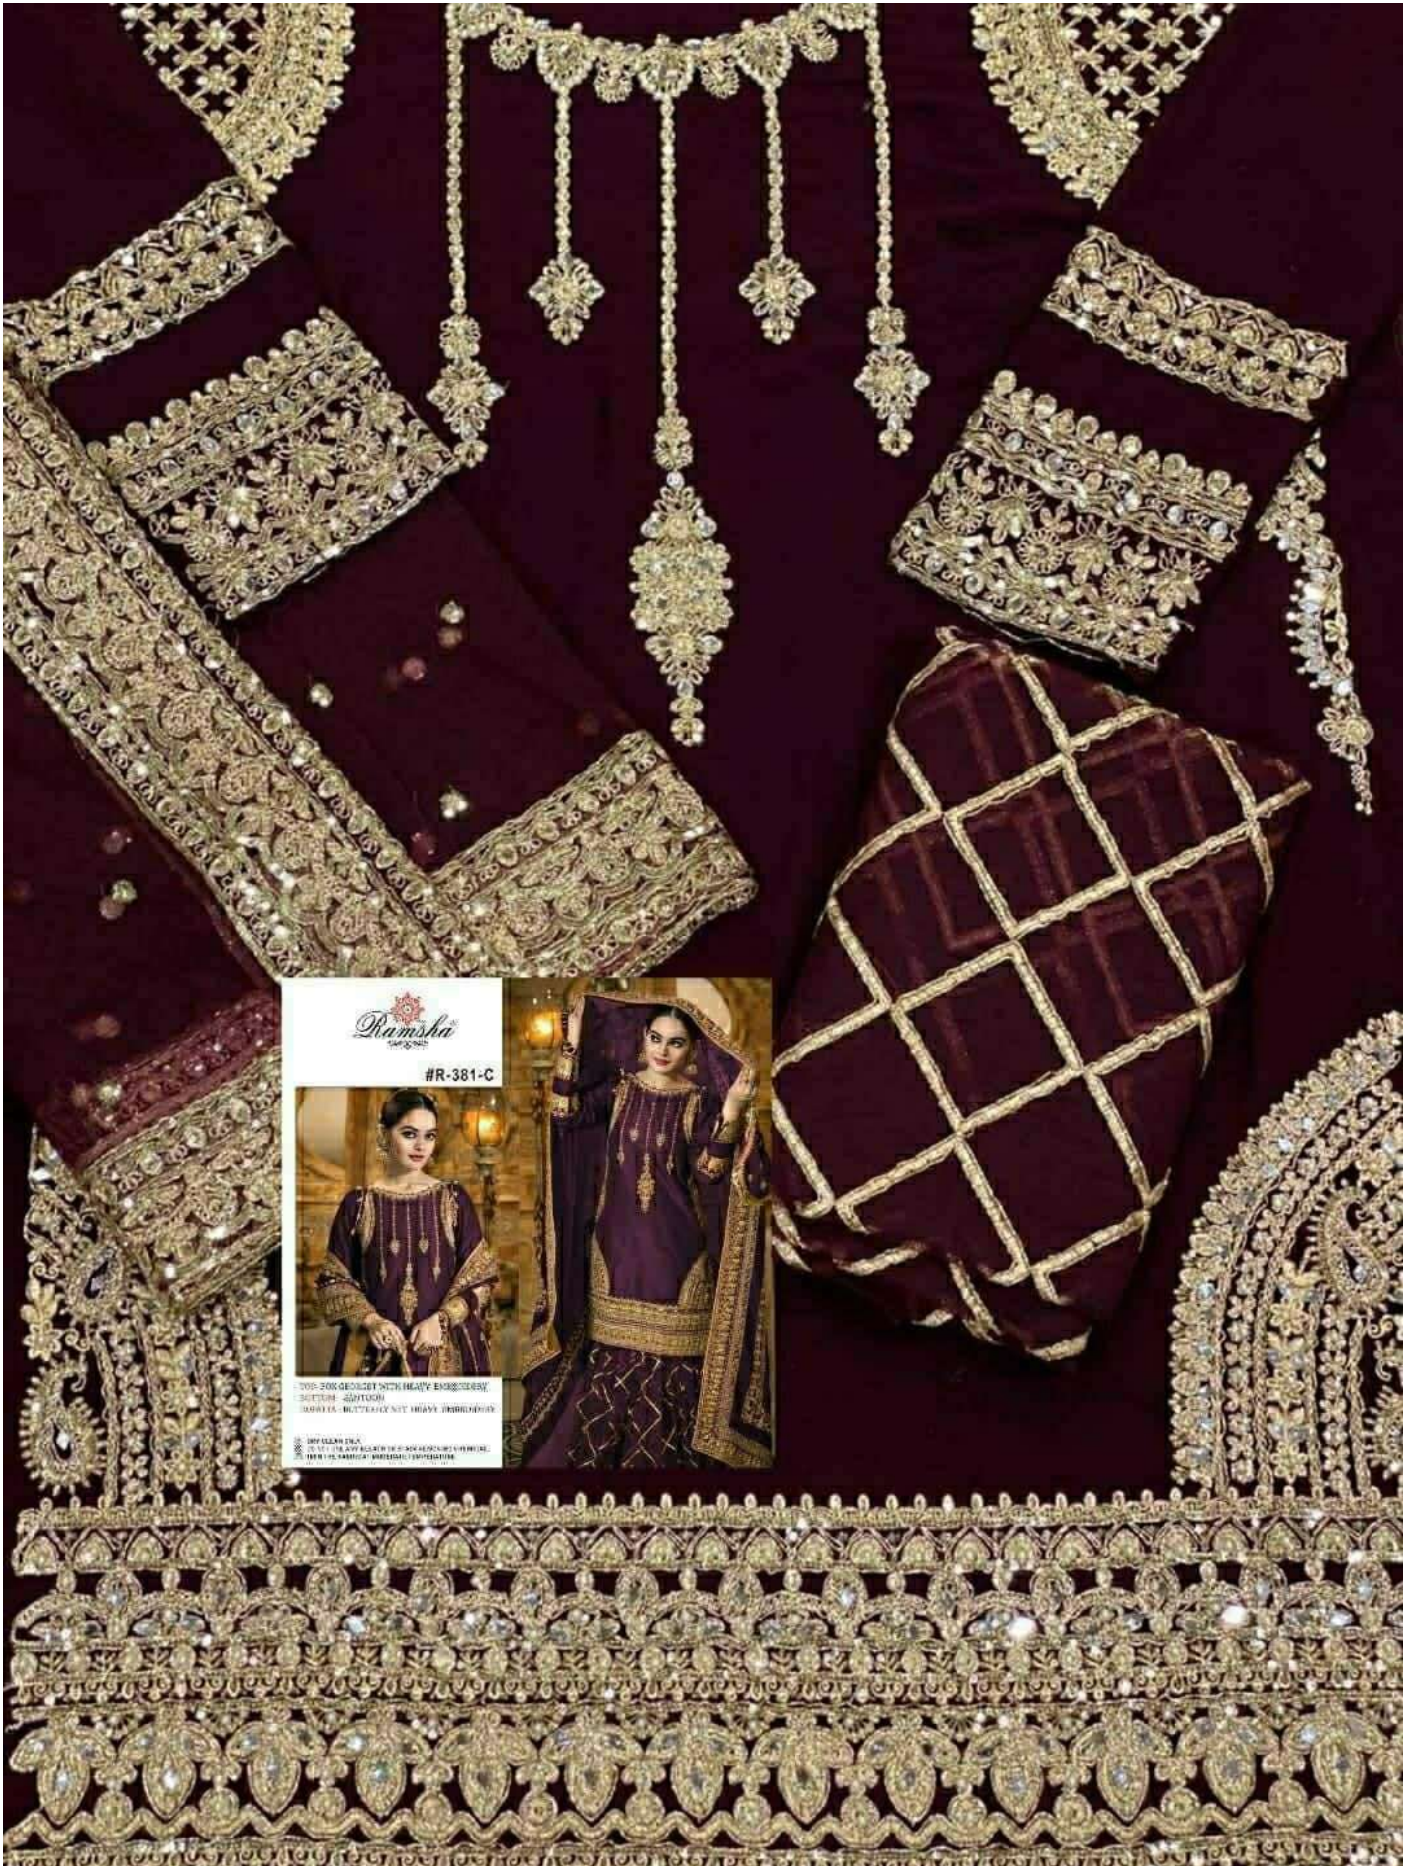

Ransha

#R-381-D

100% COTTON WITH HEAVY EMBROIDERY
SILK LINER SARTORI
SILK LINER SARTORI WITH HEAVY EMBROIDERY

DO NOT BLEACH OR STAIN REMOVING CHEMICAL.
WASH IN WARM WATER TO MAINTAIN COLOR

Ransha

#R-381-D

DO NOT WASH WITH HEAVY EMBROIDERY
DO NOT BLEACH OR STAIN REMOVING CHEMICAL
DO NOT WASH AT HIGH TEMPERATURE