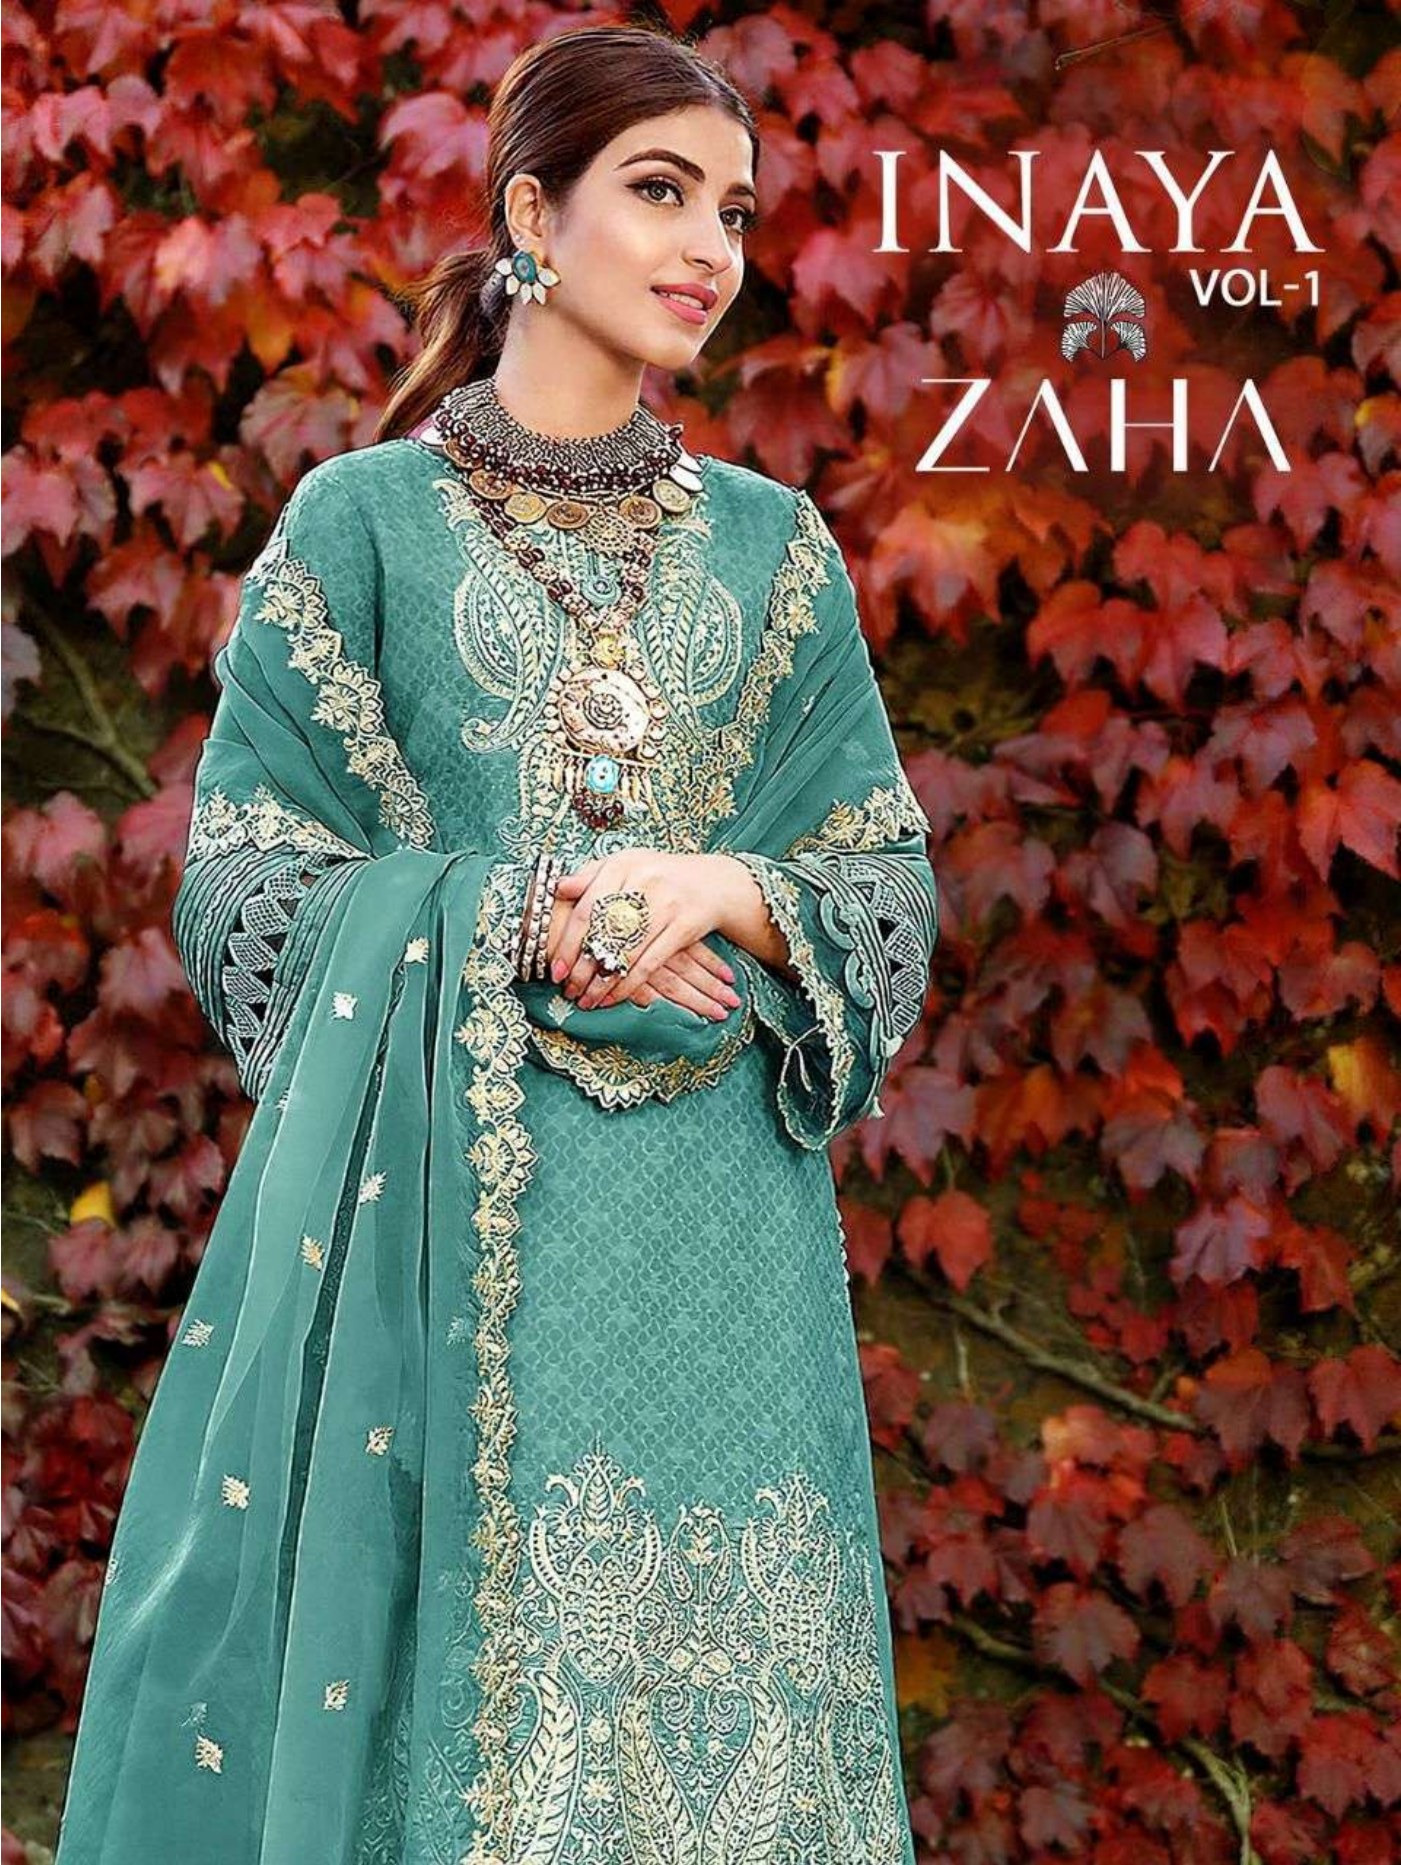

INAYA

VOL-1

ZAHA