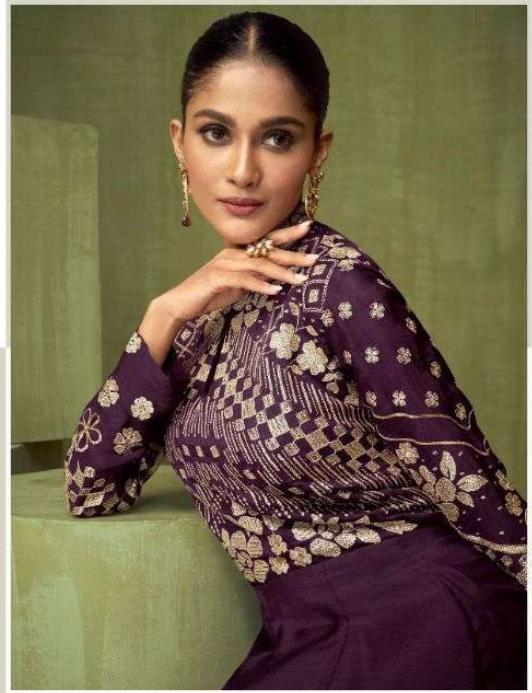

SAYURI®  
Designer

5205

SAYURI®  
Designer

5204

SAYURI®  
Designer

5205

SAYURI<sup>®</sup>  
Designer

VIOLET

A blend of colors that highlight every corner of the  
attractive designs that in turn adorn you with vast beauty.

SAYURI<sup>®</sup>  
Designer

*Style of eternal*

A breath-taking array of fine detailing & intricate design inspired by Indian culture.