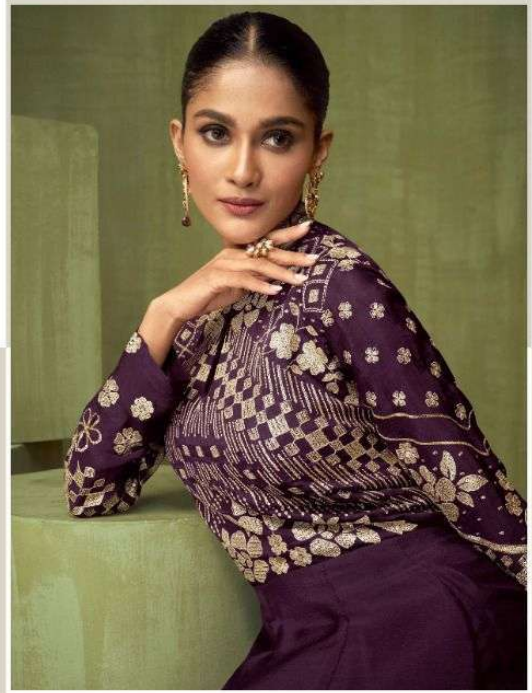

SAYURI®
Designer

VIOLET

A blend of colors that highlight every corner of the attractive designs that in turn adorn you with vast beauty.

5204

5205

5206

SAYURI[®]
Designer
VIOLET

SAYURI®
Designer

Style of eternal

A breath-taking array of fine detailing & intricate design inspired by Indian culture.

5205

SAYURI®
Designer

5204

SAYURI®
Designer

5204

DESIGN	PRICE	DESCRIPTION
5204	2899	~ TOP ~ REAL GEORGETTE (FRONT AND BACK EMBROIDERED)
5205	2899	~ SKIRT ~ FUSED REAL GEORGETTE (FRONT AND BACK EMBROIDERED)
5206	2899	~SIZE ~ FREE SIZE STITCHED (WITH CANCAN) ~ BOTTOM ~ SILK SANTOON ~ DUPTTA ~ REAL GEORGETTE (EMBROIDERED)