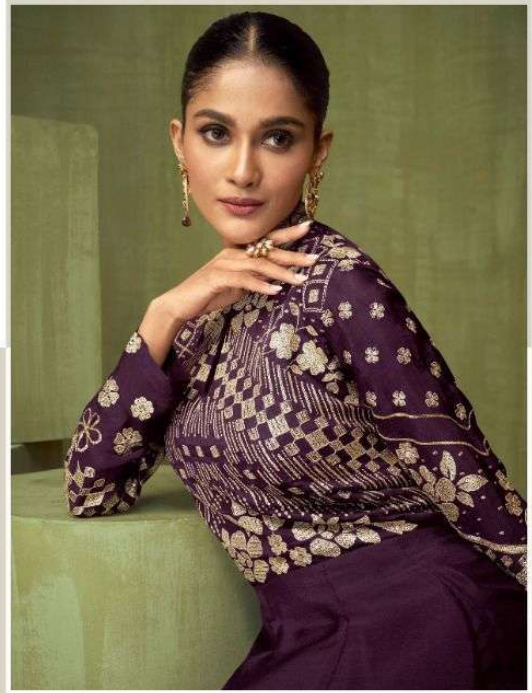

SAYURI®
Designer