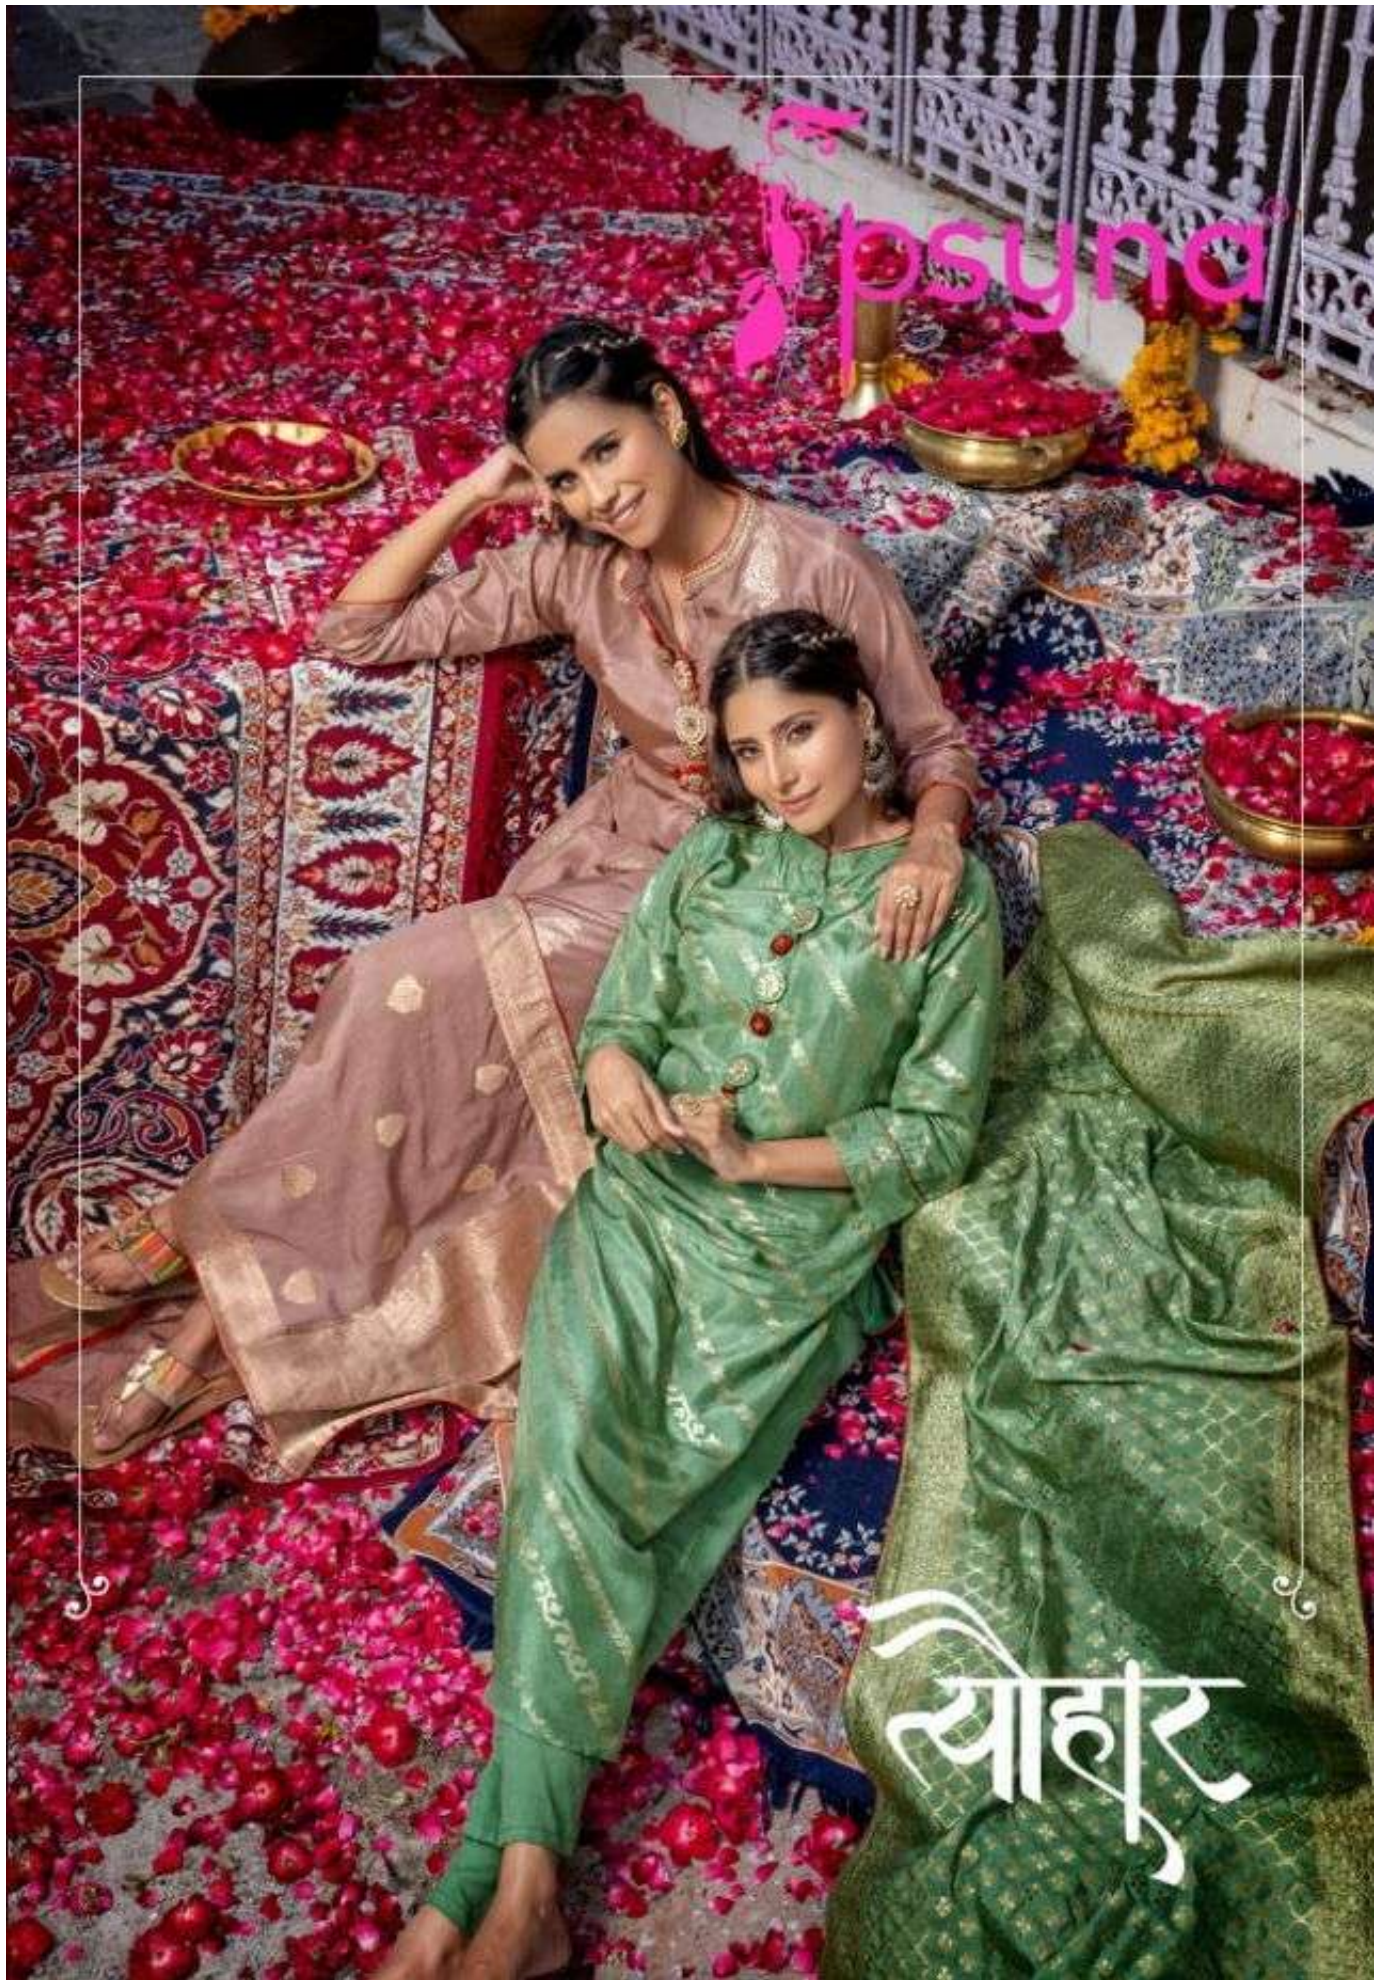

psynai

स्यार