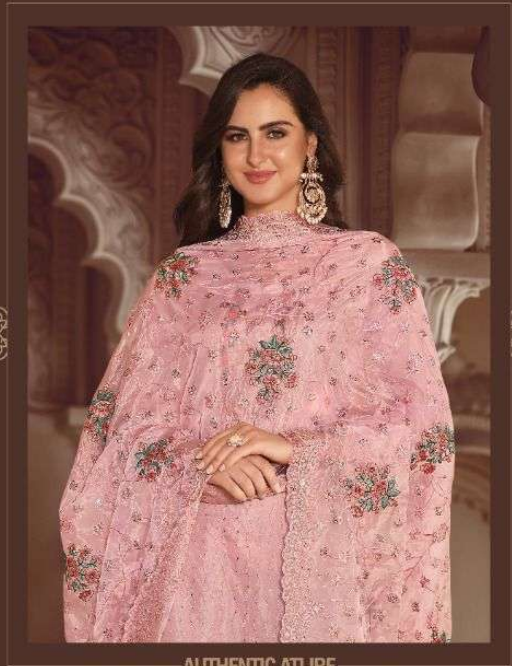

4992

4993

4994

4995

EXOTIC SHADES

4995

VIPUL
100% Purest Quality
AYESHA-3

AUTHENTIC ATLIRE