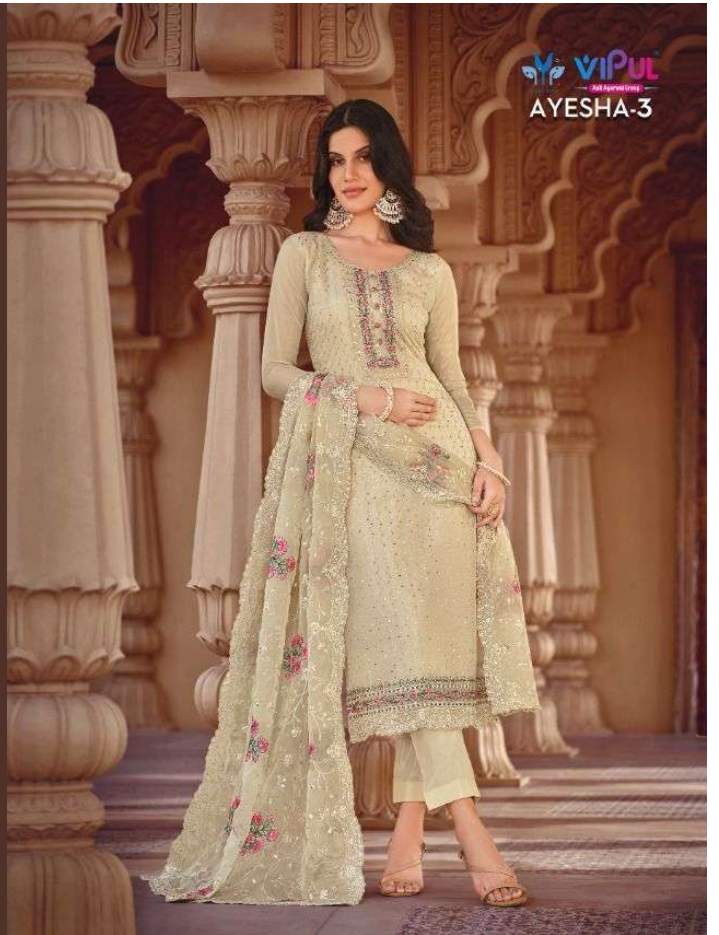

4992

4993

4994

4995

EXOTIC SHADES

4995

VIPUL
100% Pure Cotton
AYESHA-3

AUTHENTIC ATLIRE