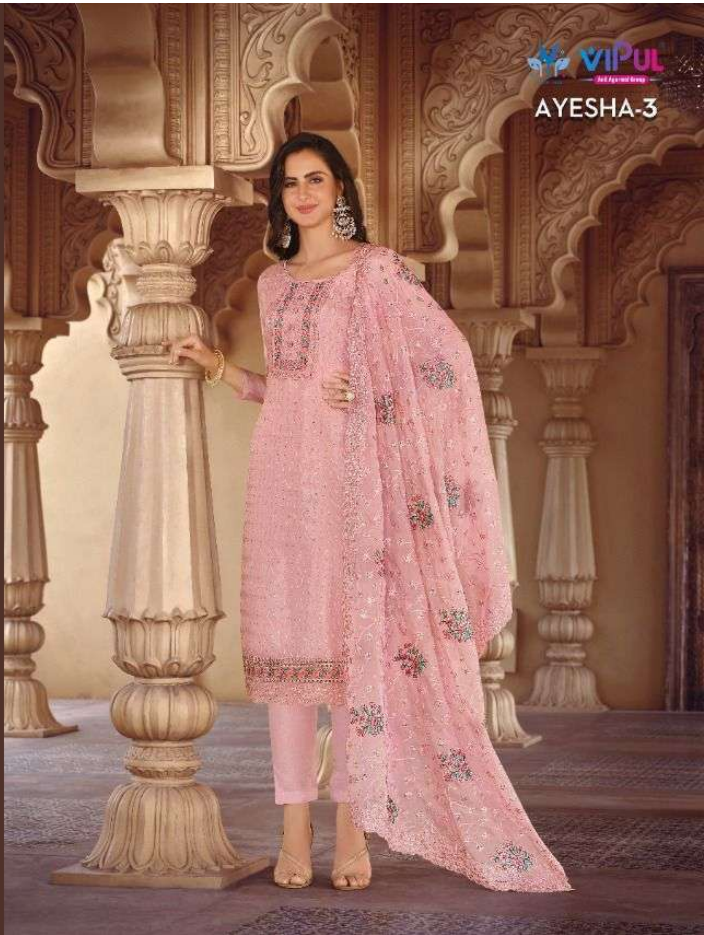

VIPUL
300 Apparel Store
AYESHA-3