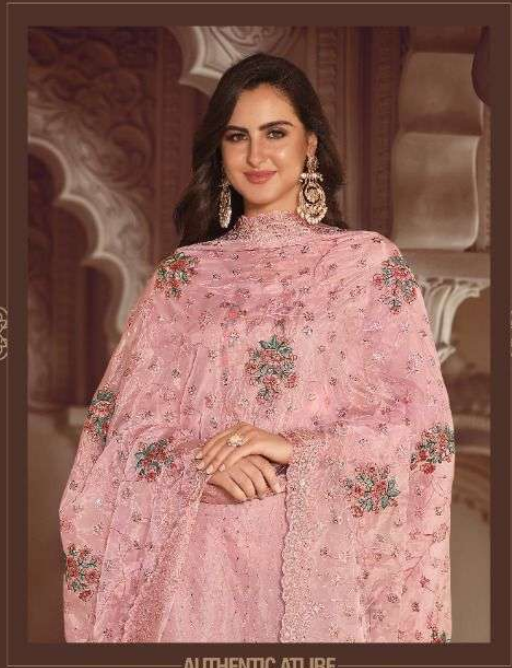

4992

4993

4994

4995

EXOTIC SHADES

4995

VIPUL
100% Pure Cotton
AYESHA-3

AUTHENTIC ATLIRE