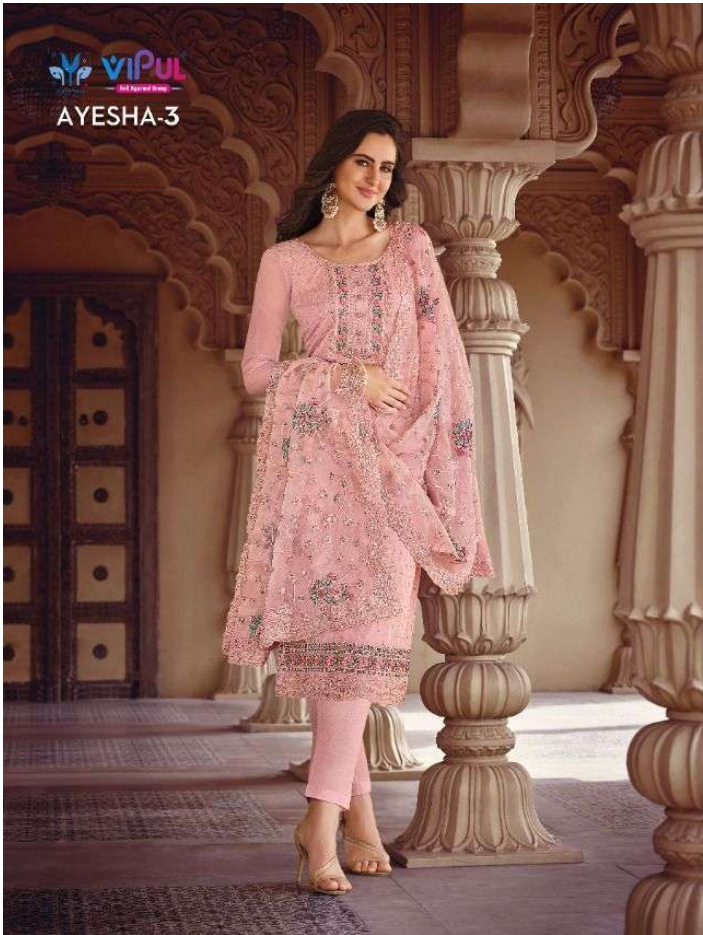

4992

4993

4994

4995

EXOTIC SHADES

4995

VIPUL
100% Purest Quality
AYESHA-3

AUTHENTIC ATLIRE