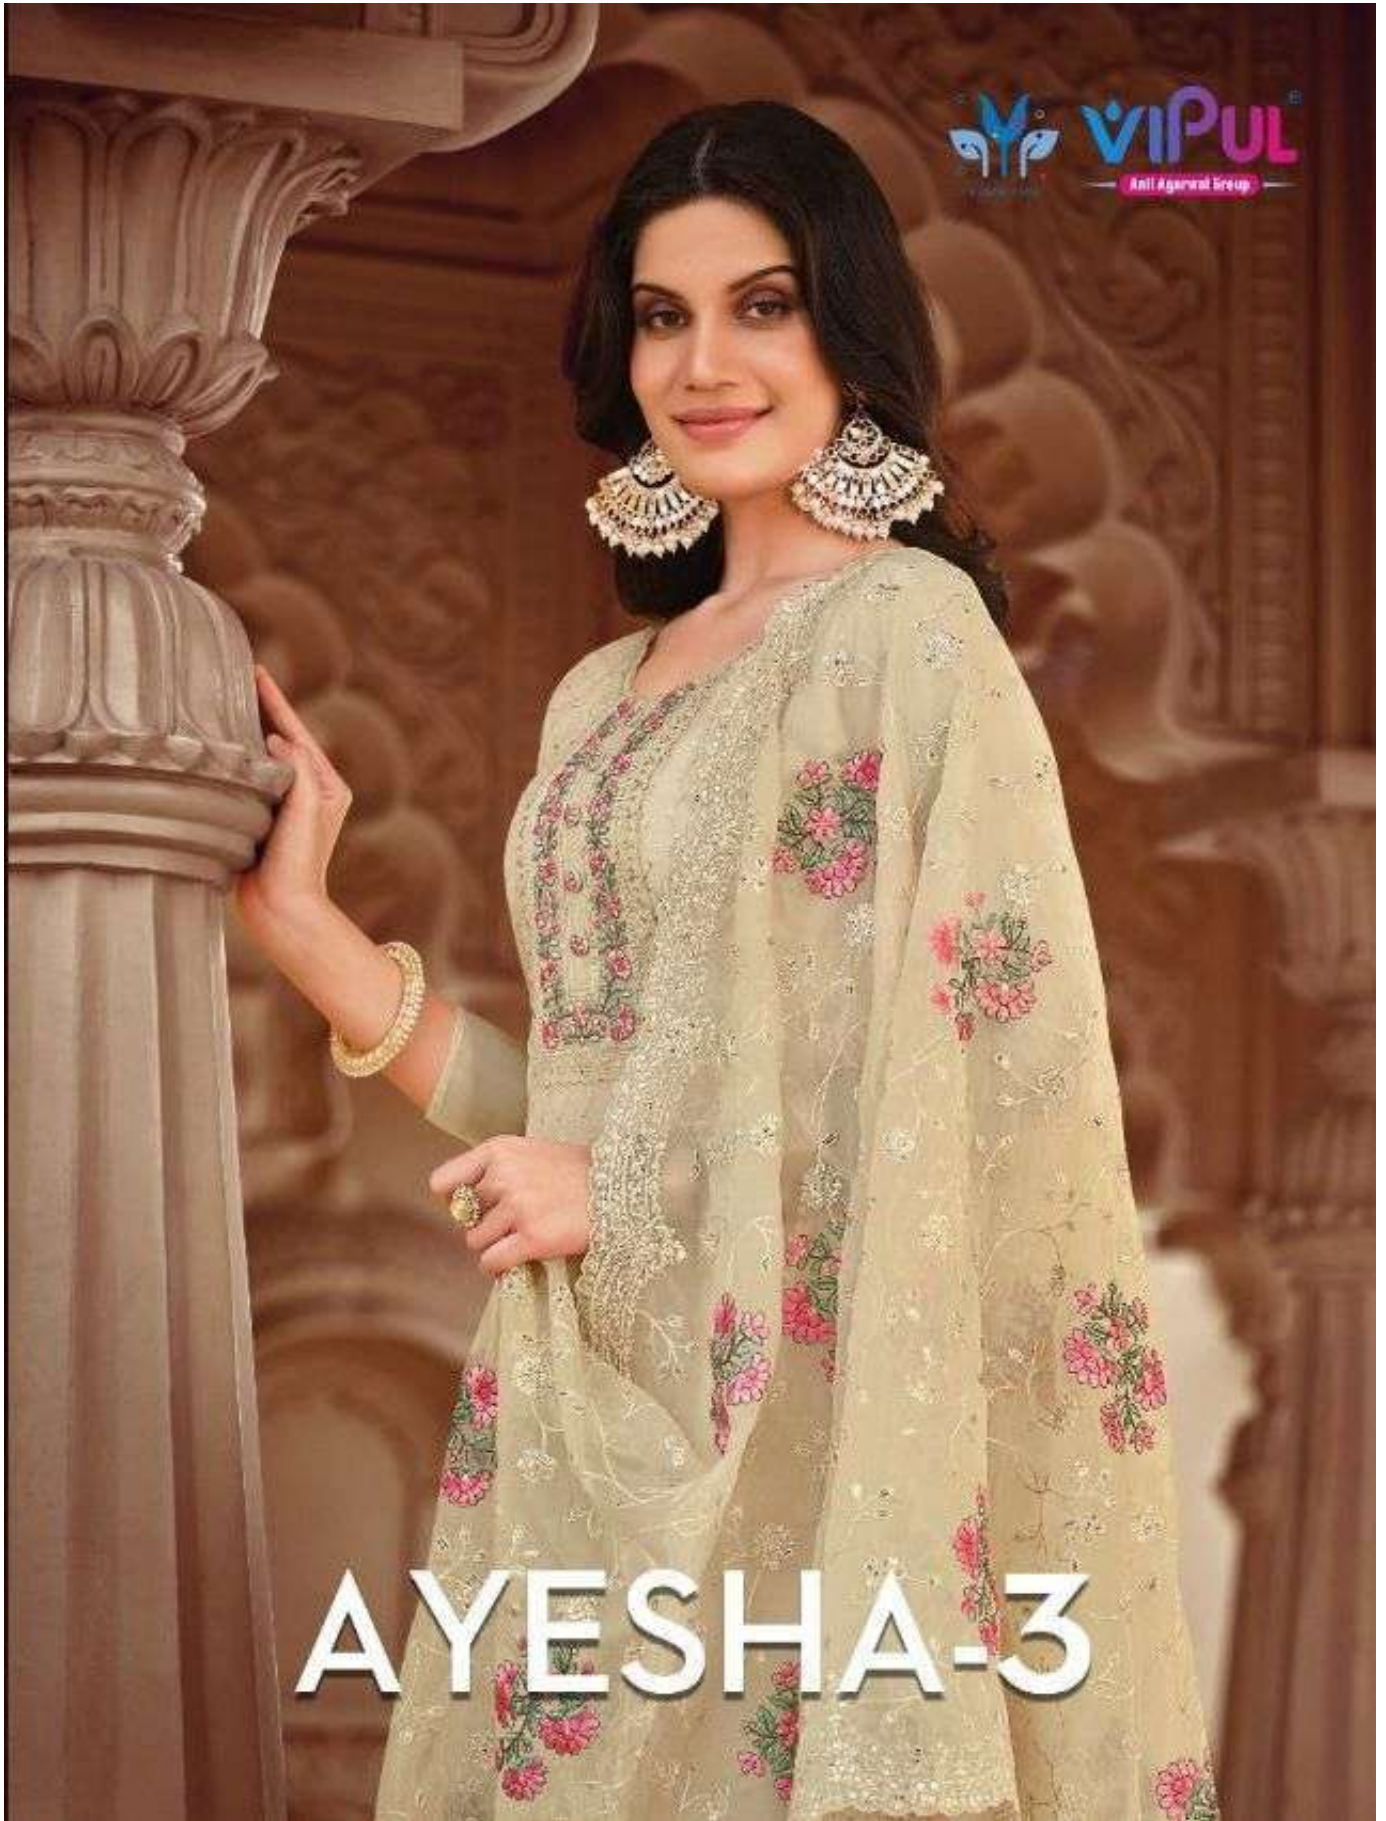

AYESHA-3

VIPAL
AYESHA-3

4992

CLASSIC APPEAL

AYESHA-3

STERLING DESIGNS

4994

4991

4992

4993

4994

4995

EXOTIC SHADES

4995

VIPUL
100% Pure Cotton
AYESHA-3

AUTHENTIC ATLIRE