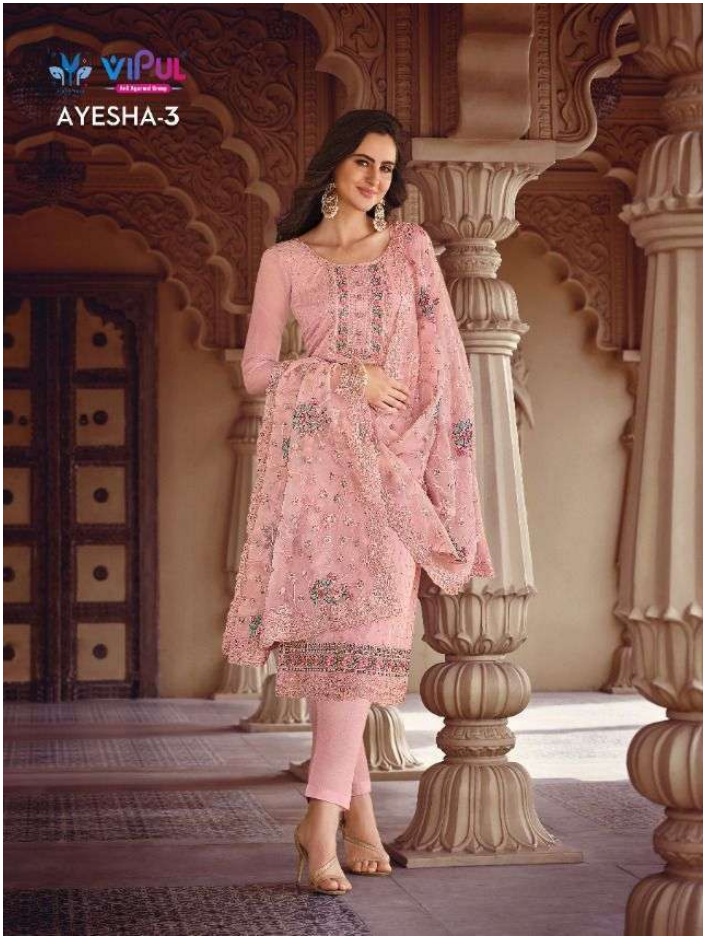

4992

4993

4994

4995

EXOTIC SHADES

4995

VIPUL
100% Pure Cotton
AYESHA-3

AUTHENTIC ATLIRE