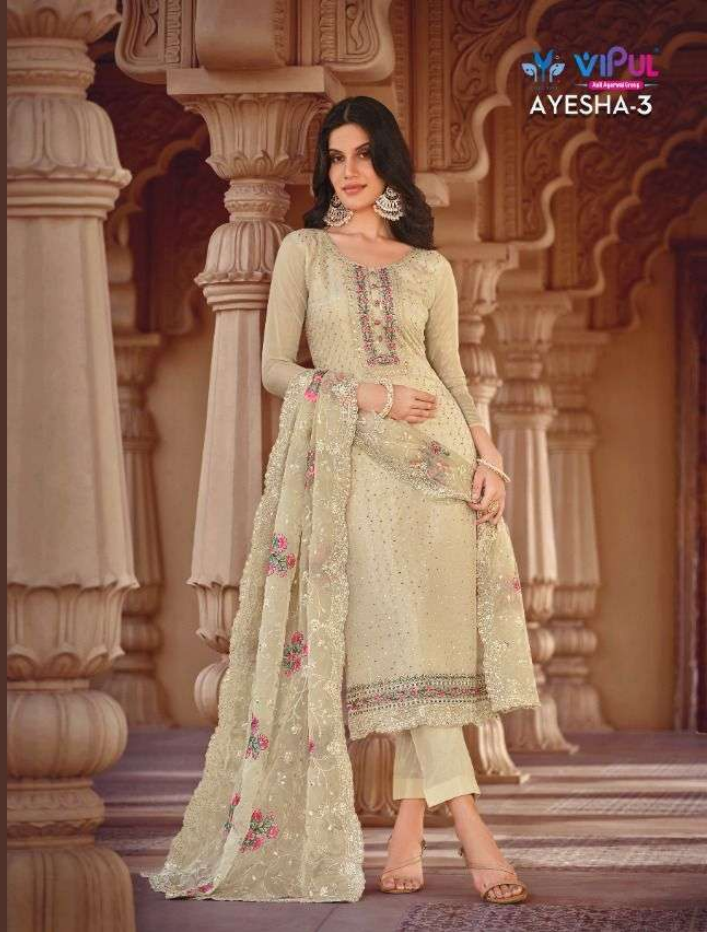

4992

4993

4994

4995

EXOTIC SHADES

4995

VIPUL
100% Purest Quality
AYESHA-3

AUTHENTIC ATLIRE