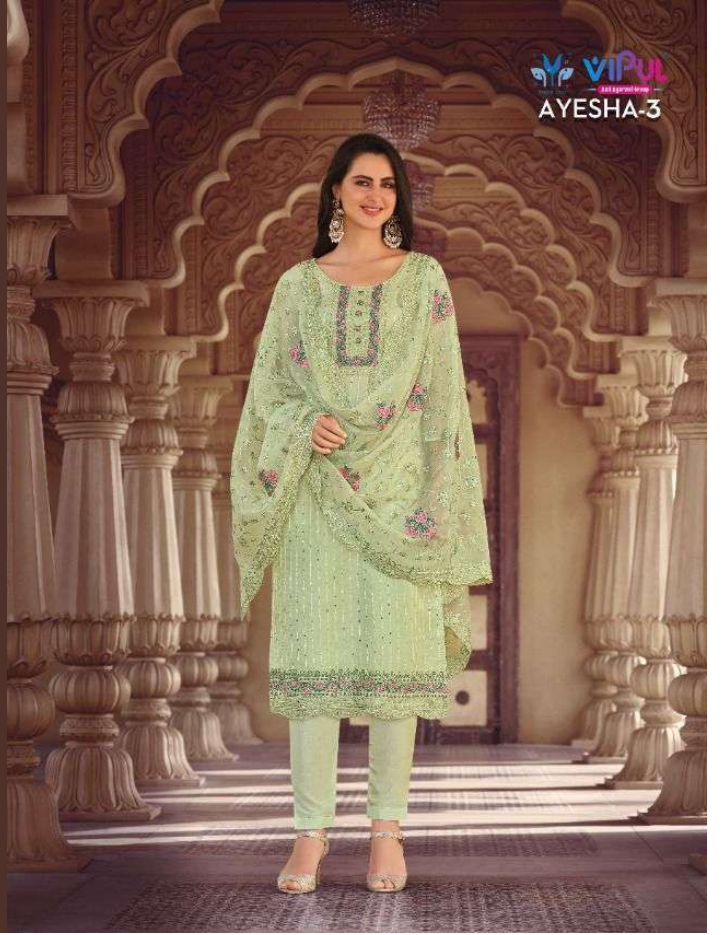

AYESHA-3

VIPAL
AYESHA-3

4992

CLASSIC APPEAL

AYESHA-3

STERLING DESIGNS

4994

4991

4992

4993

4994

4995

EXOTIC SHADES

4995

VIPUL
100% Pure Cotton
AYESHA-3

AUTHENTIC ATLIRE