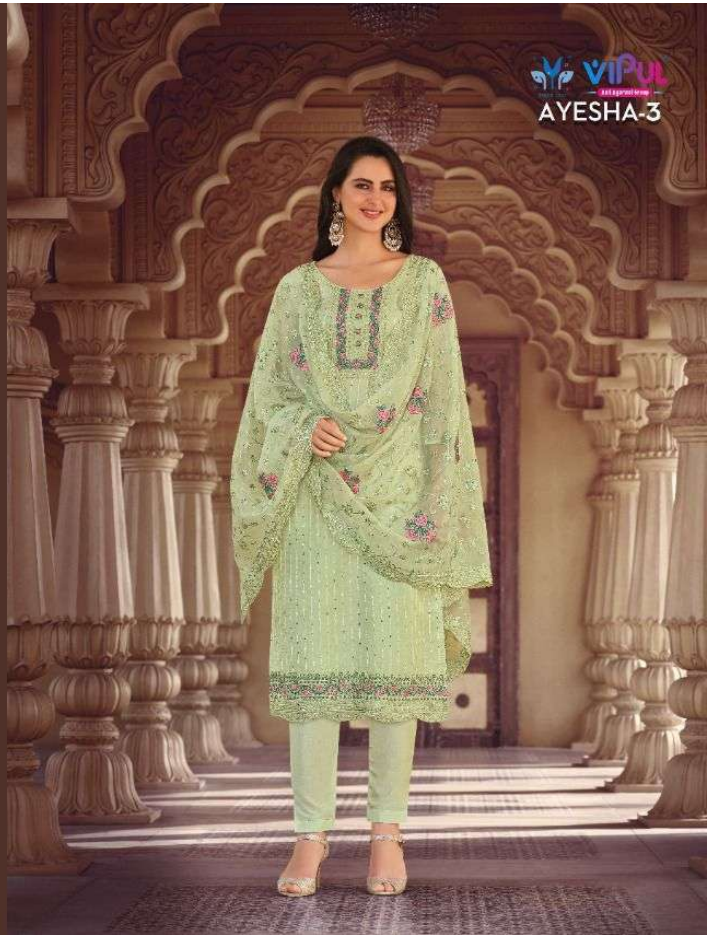

AYESHA-3

VIPAL
AYESHA-3

4992

CLASSIC APPEAL

AYESHA-3

STERLING DESIGNS

4994

4991

4992

4993

4994

4995

EXOTIC SHADES

4995

VIPUL
100% Purest Quality
AYESHA-3

AUTHENTIC ATLIRE