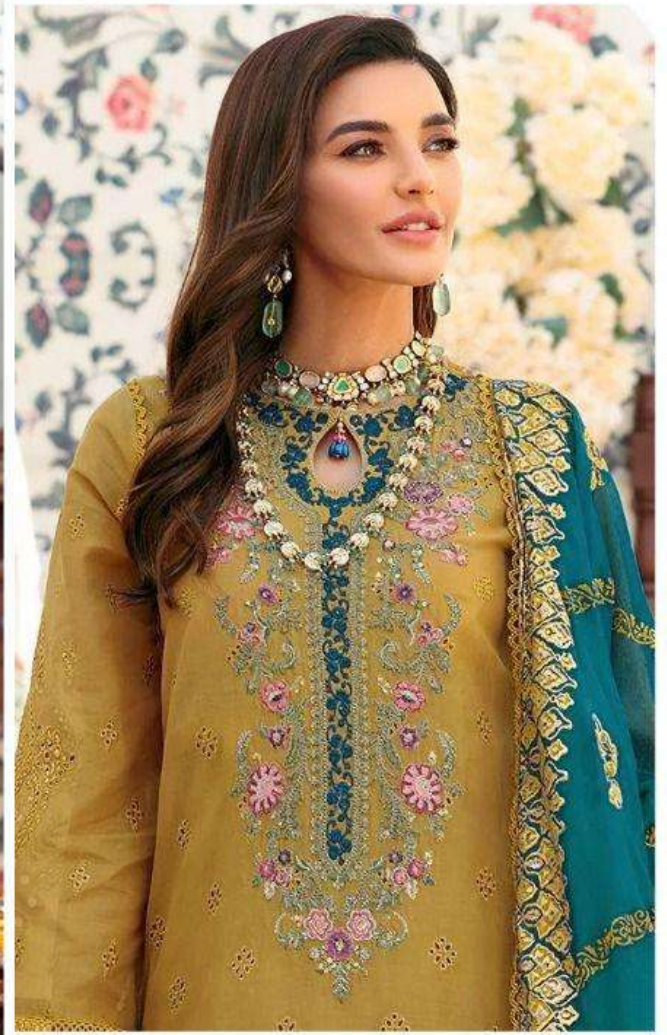

ALK

AL KHUSHBU

ALK -2075

**TOP**

Cambric Cotton with  
Heavy Embroidery work

**BOTTOM-INNER**

Semi Lawn

**DUPATTA**

Silver Siffone Printed

**ALKA**  
**ALKA 2017**  
TOP  
Embroidered with  
Pink & Blue floral work  
BOTTOM INNER  
Silk Tussar  
DUPATTA  
Pure Silky Printed

ALK

AL KHUSHBU

ALK -2075

**TOP**

Cambric Cotton with  
Heavy Embroidery work

**BOTTOM-INNER**

Semi Lawn

**DUPATTA**

Silver Siffone Printed