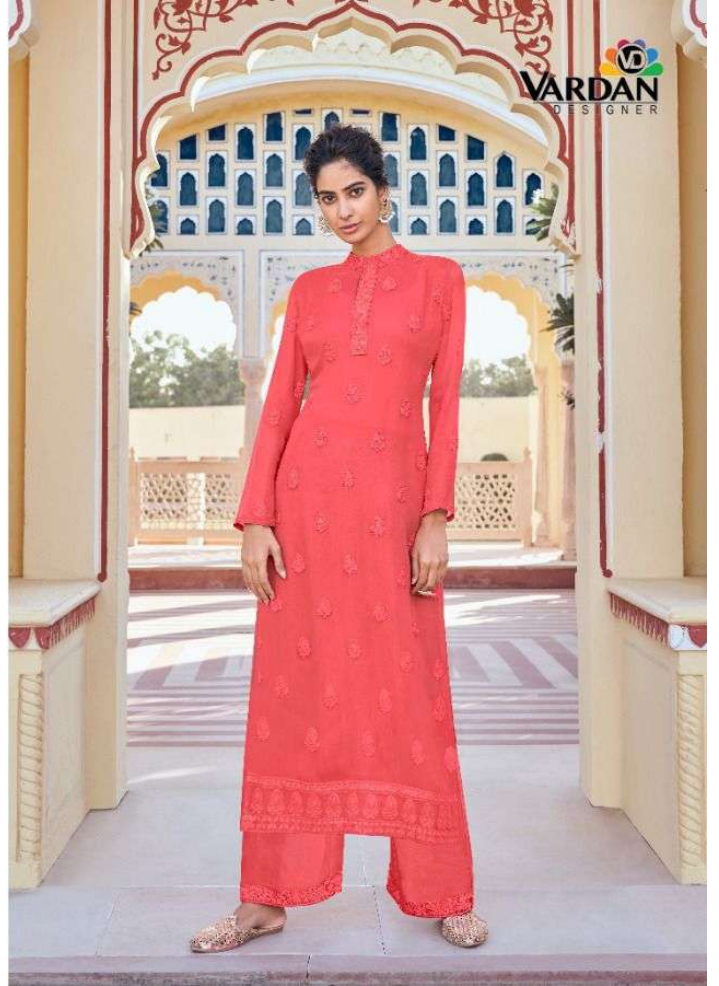

VARDAN
DESIGNER