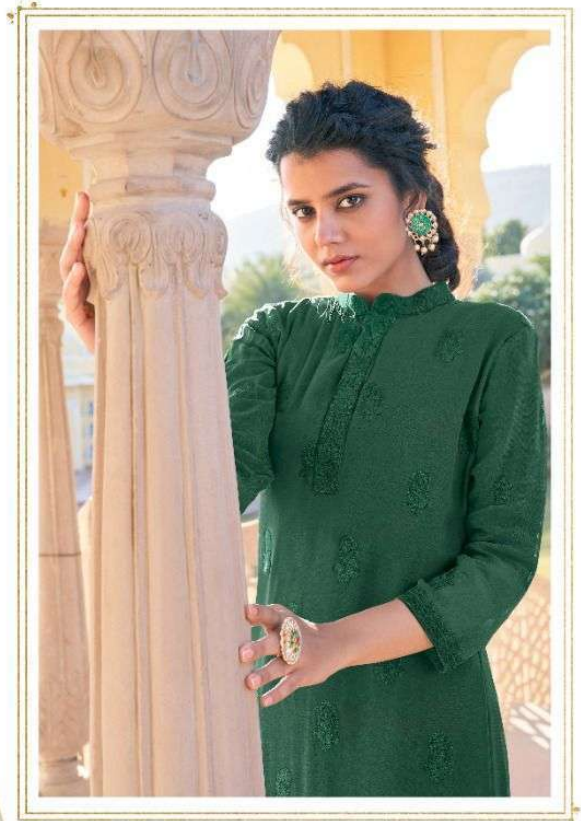

B-E-A-U-T-Y

19021