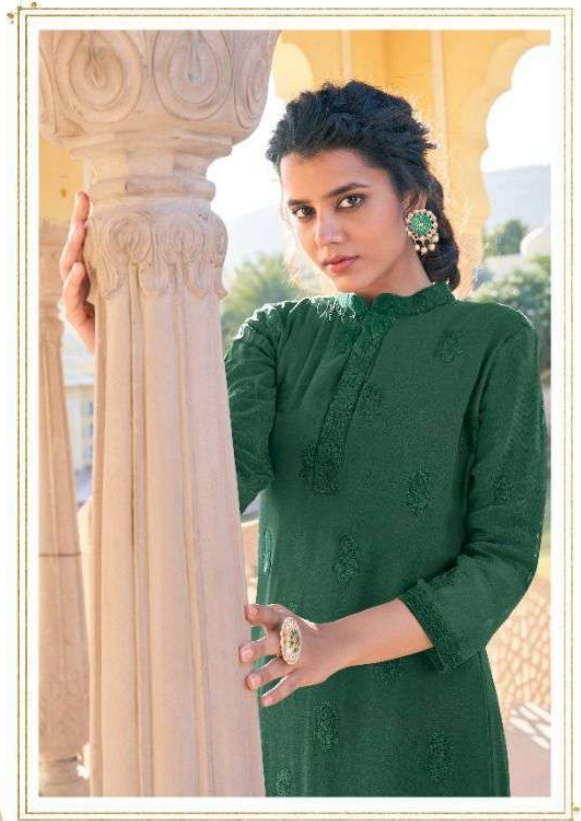

**VARDAN**  
DESIGNER

**MAHEL**

VOL.-01

**VARDAN**  
DESIGNER

**MAHEL**

VOL.-01

F-A-S-H-I-O-N  
Reproduction in any form without the prior written permission of the publisher is prohibited.  
19022

B-E-A-U-T-Y  
LAKSHMI LINGGI & CLOTHING'S COLLECTION 2021/22  
19021

**VARDAN**  
DESIGNER

G-L-A-M-O-U-R

This dress is made of all types of fabric and is suitable for all occasions.  
...please to check the size.

19022

19021

19022

19023

**VARDAN**  
DESIGNER