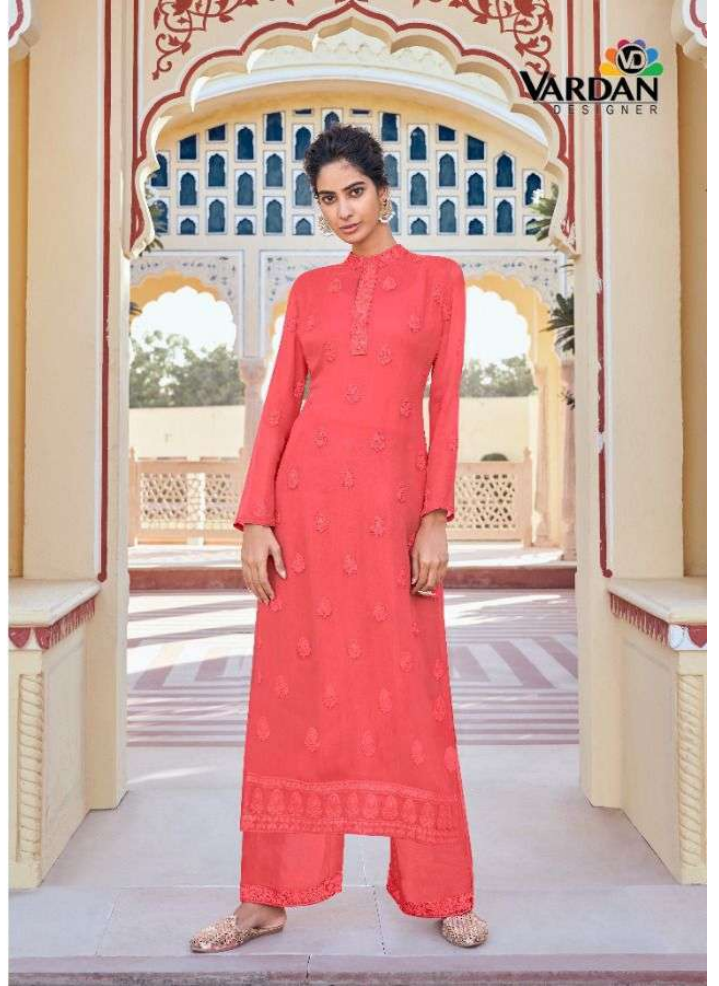

**VARDAN**  
DESIGNER

**MAHEL**

VOL.-01

**VARDAN**  
DESIGNER

**MAHEL**

VOL.-01

F-A-S-H-I-O-N  
Reproduction in any form without the prior written permission of the publisher is prohibited.  
19022

B-E-A-U-T-Y  
LAKSHMI LINGGI & CLOTHING'S COLLECTION 2021/22  
19021

**VARDAN**  
DESIGNER

G-L-A-M-O-U-R

This dress is made of all types of fabric and is suitable for all occasions.  
...please to check the size.

19022

19021

19022

19023

**VARDAN**  
DESIGNER