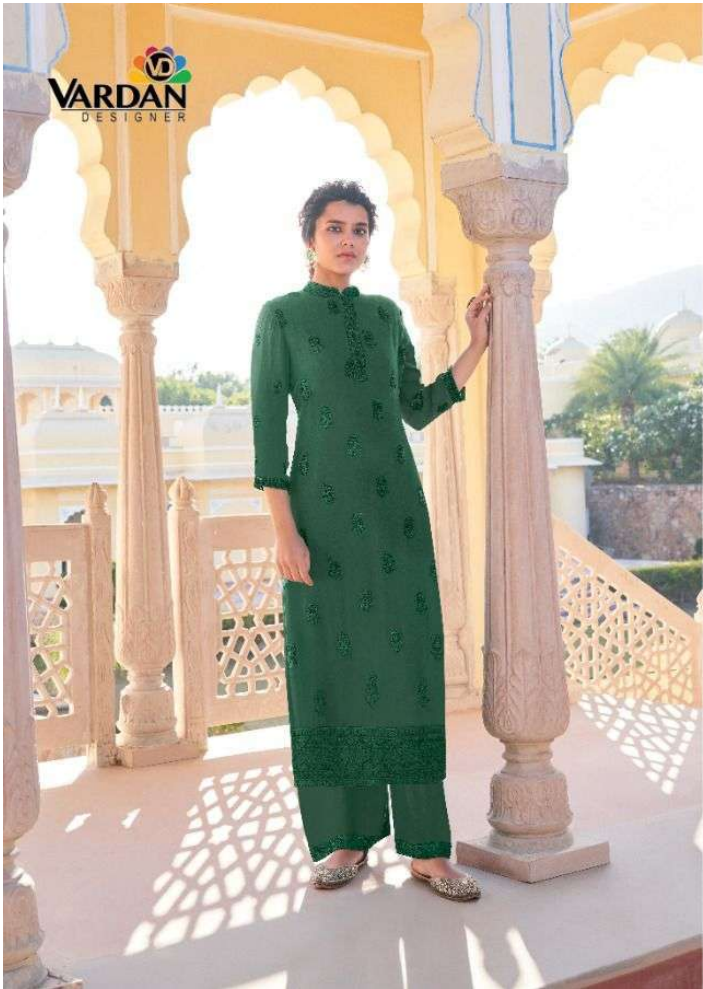

B-E-A-U-T-Y

19021