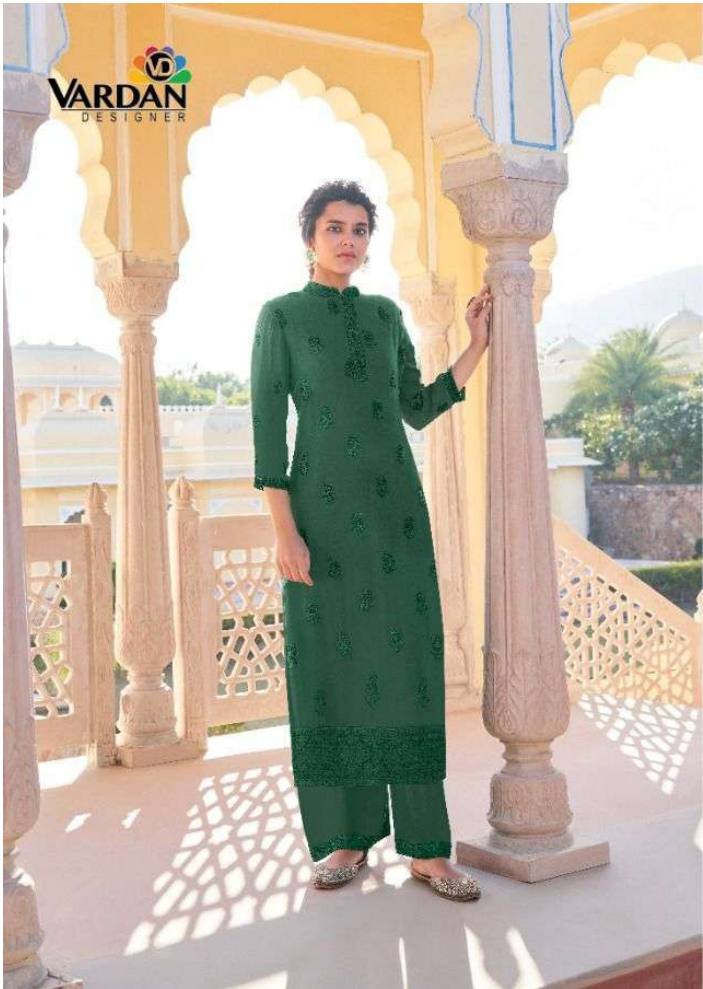

**VARDAN**  
DESIGNER

**MAHEL**

VOL.-01

**VARDAN**  
DESIGNER

**MAHEL**

VOL.-01

F-A-S-H-I-O-N  
Reproduction in any form without the prior written permission of the publisher is prohibited.  
19022

B-E-A-U-T-Y  
LAKSHMI LINGGI & CLOTHING'S COLLECTION 2021/22  
19021

**VARDAN**  
DESIGNER

G-L-A-M-O-U-R

This dress is made of all types of fabric and is suitable for all occasions.  
...please to check the size.

19022

19021

19022

19023

**VARDAN**  
DESIGNER