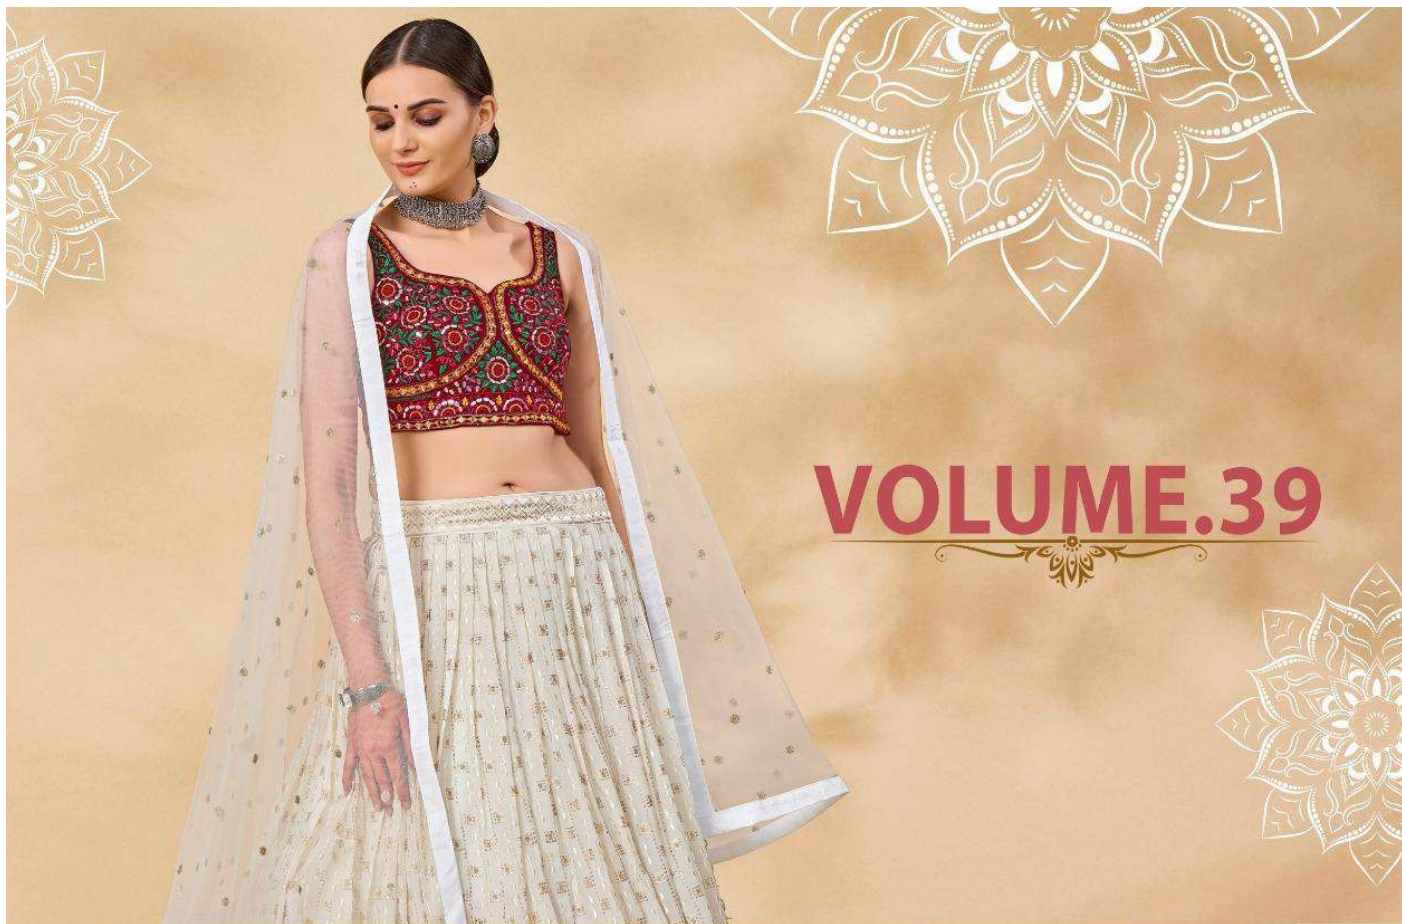

VOLUME.39

SKU	MAIN COLOR	BLOUSE FABRIC	LEHENGA FABRIC	DUPATTA FABRIC	SIZE	WORK	PRICE
25001	White	Georgette	Georgette	Soft Net	L,XL	Thread,Mirror,Sequins	6145/- (FLAT) + (GST) + SHIPPING
25002	Maroon	Georgette	Georgette	Soft Net	L,XL	Thread,Mirror,Sequins	6145/- (FLAT) + (GST) + SHIPPING
25003	Teal Green	Georgette	Georgette	Soft Net	L,XL	Thread,Mirror,Sequins	6145/- (FLAT) + (GST) + SHIPPING
25004	Pink	Georgette	Georgette	Soft Net	L,XL	Thread,Mirror,Sequins	6145/- (FLAT) + (GST) + SHIPPING
25005	Wine	Georgette	Georgette	Soft Net	L,XL	Thread,Mirror,Sequins	6145/- (FLAT) + (GST) + SHIPPING

TOTAL DESIGNS : 5 PCS

TOTAL AMOUNT : RS. 30725/-

AVERAGE RATE : RS. 6145/-

ALL RATES ARE FLAT NO DISCOUNT AND EXCLUSIVE OF GST AND SHIPPING