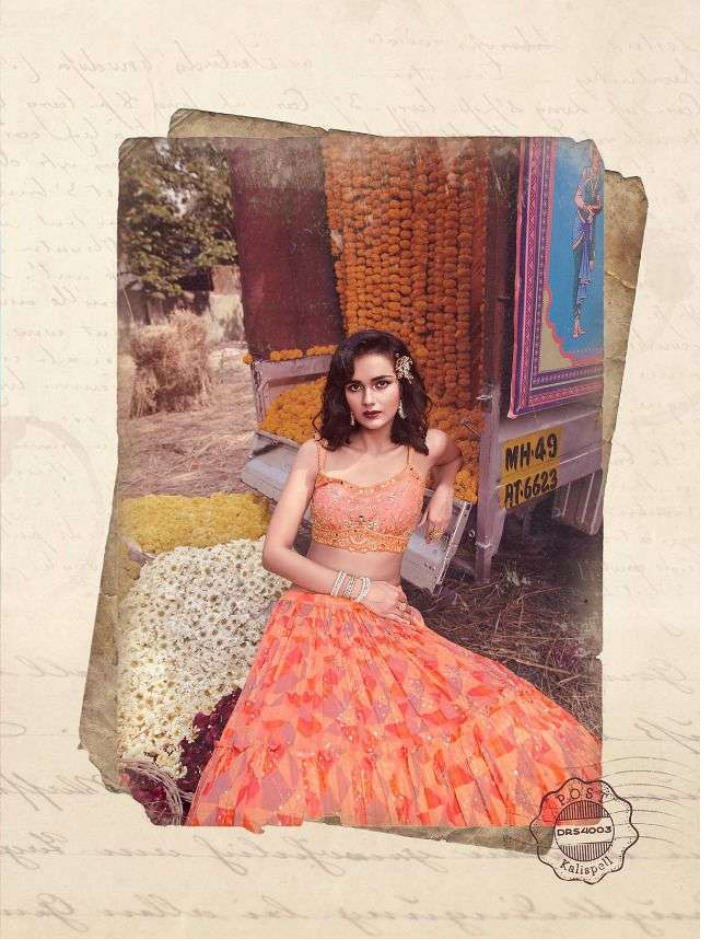

DRESS TIVE

*Mirable*

DRESS TIVE

*Mirable*

DRESSTIVE®

DRESS TIVE

DRESSTIVE

DRESSTIVE

DRESS TIVE

SKU	MAIN COLOUR	BLOUSE FACRIC	LEHANGA FABRIC	DUPATTA FABRIC	SIZE	WORK	PRICE
DR54001	YELLOW	ART SILK	CHINON	CHINON	SEMI STITCHED (FREE SIZE)	THREAD, HAND WORK	3130/- + 12%(GST) + SHIPPING.
DR54002	MUSTARD	ART SILK	CHINON	NET	SEMI STITCHED (FREE SIZE)	THREAD, HAND WORK	3465/- + 12%(GST) + SHIPPING.
DR54003	PEACH	CHINON	CHINON	CHINON	SEMI STITCHED (FREE SIZE)	THREAD, HAND WORK	3355/- + 12%(GST) + SHIPPING.
DR54004	PINK	CHINON	CHINON	CHINON	SEMI STITCHED (FREE SIZE)	THREAD, HAND WORK	3575/- + 12%(GST) + SHIPPING.

TOTAL DESIGNS: 4 PCS

AVERAGE RATE: ₹ 3381/-

TOTAL AMOUNT : ₹ 13525/-

SKU	MAIN COLOUR	BLOUSE FACRIC	LEHANGA FABRIC	DUPATTA FABRIC	SIZE	WORK	PRICE
DR54001	YELLOW	ART SILK	CHINON	CHINON	FULL STITCHED (38,40)	THREAD, HAND WORK	3630/- + 12%(GST) +SHIPPING.
DR54002	MUSTARD	ART SILK	CHINON	NET	FULL STITCHED (38,40)	THREAD, HAND WORK	3965/- + 12%(GST) +SHIPPING.
DR54003	PEACH	CHINON	CHINON	CHINON	FULL STITCHED (38,40)	THREAD, HAND WORK	3855/- + 12%(GST) +SHIPPING.
DR54004	PINK	CHINON	CHINON	CHINON	FULL STITCHED (38,40)	THREAD, HAND WORK	4075/- + 12%(GST) +SHIPPING.