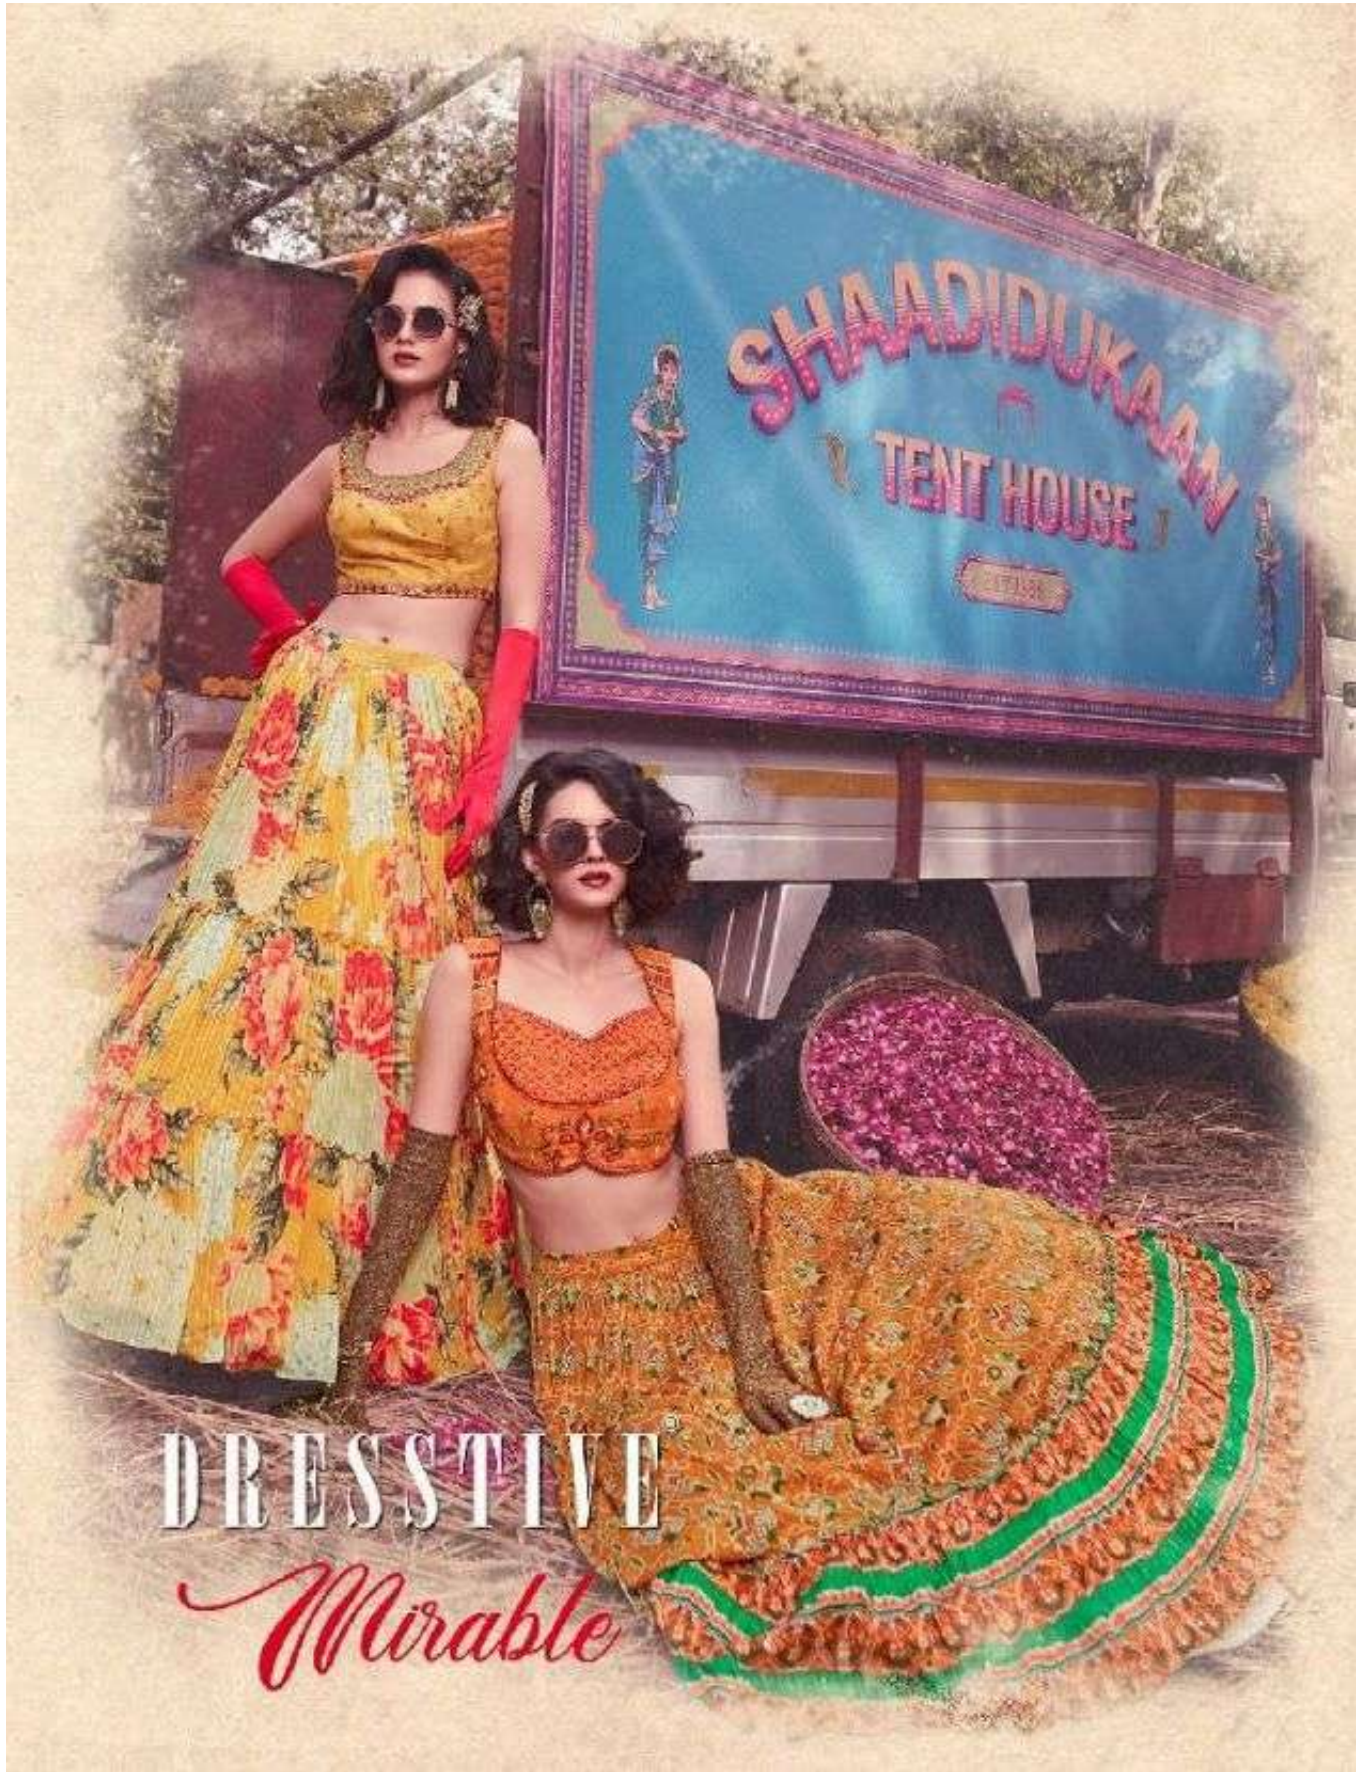

DRESS TIVE

Mirable