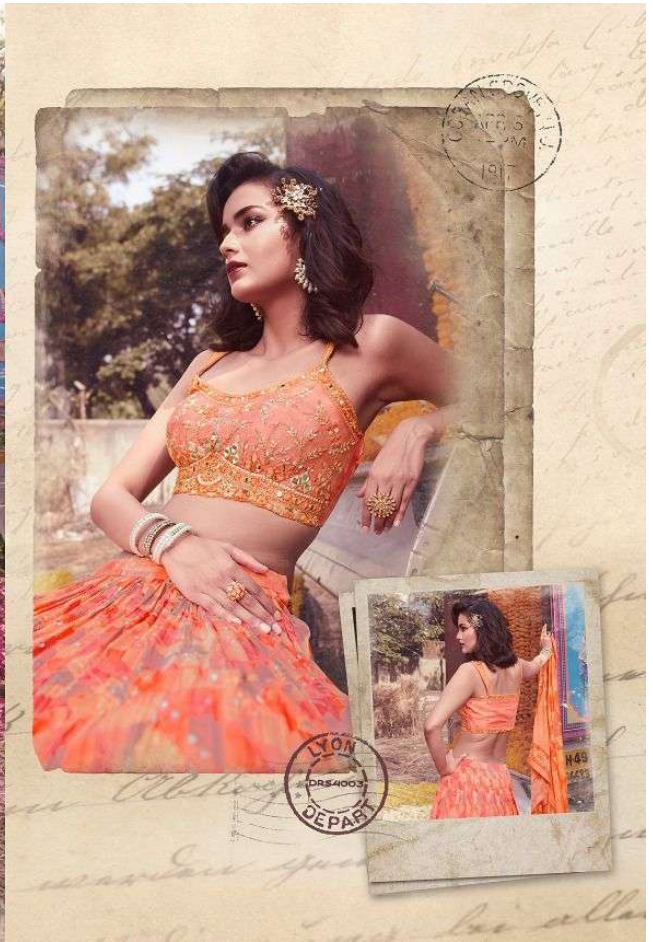

DRESS TIVE

*Mirable*

DRESS TIVE

*Mirable*

DRESSTIVE®

DRESS TIVE

DRESSTIVE

DRESSTIVE

DRESS TIVE

SKU	MAIN COLOUR	BLOUSE FACRIC	LEHANGA FABRIC	DUPATTA FABRIC	SIZE	WORK	PRICE
DR54001	YELLOW	ART SILK	CHINON	CHINON	SEMI STITCHED (FREE SIZE)	THREAD, HAND WORK	3130/- + 12%(GST) + SHIPPING.
DR54002	MUSTARD	ART SILK	CHINON	NET	SEMI STITCHED (FREE SIZE)	THREAD, HAND WORK	3465/- + 12%(GST) + SHIPPING.
DR54003	PEACH	CHINON	CHINON	CHINON	SEMI STITCHED (FREE SIZE)	THREAD, HAND WORK	3355/- + 12%(GST) + SHIPPING.
DR54004	PINK	CHINON	CHINON	CHINON	SEMI STITCHED (FREE SIZE)	THREAD, HAND WORK	3575/- + 12%(GST) + SHIPPING.

TOTAL DESIGNS: 4 PCS

AVERAGE RATE: ₹ 3381/-

TOTAL AMOUNT : ₹ 13525/-

SKU	MAIN COLOUR	BLOUSE FACRIC	LEHANGA FABRIC	DUPATTA FABRIC	SIZE	WORK	PRICE
DR54001	YELLOW	ART SILK	CHINON	CHINON	FULL STITCHED (38,40)	THREAD, HAND WORK	3630/- + 12%(GST) +SHIPPING.
DR54002	MUSTARD	ART SILK	CHINON	NET	FULL STITCHED (38,40)	THREAD, HAND WORK	3965/- + 12%(GST) +SHIPPING.
DR54003	PEACH	CHINON	CHINON	CHINON	FULL STITCHED (38,40)	THREAD, HAND WORK	3855/- + 12%(GST) +SHIPPING.
DR54004	PINK	CHINON	CHINON	CHINON	FULL STITCHED (38,40)	THREAD, HAND WORK	4075/- + 12%(GST) +SHIPPING.