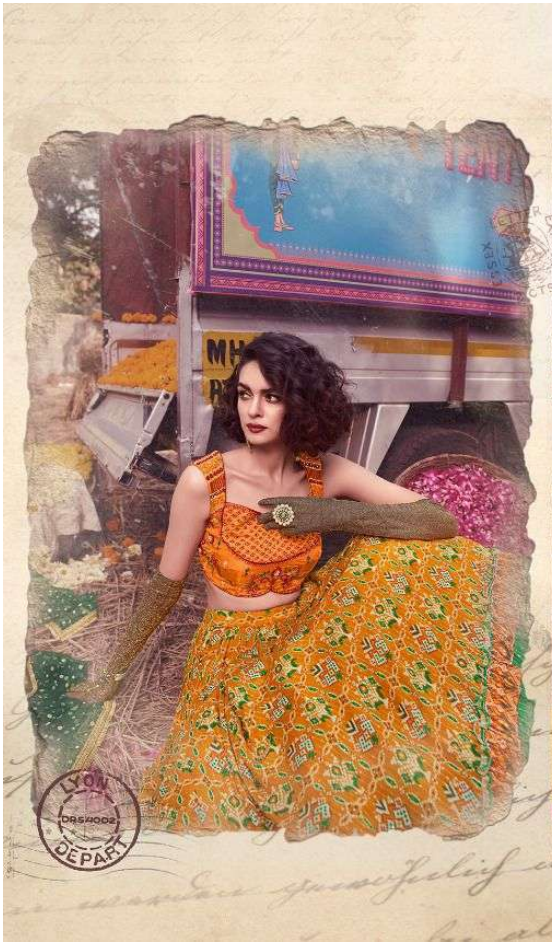

DRESS TIVE

*Mirable*

DRESS TIVE

*Mirable*

DRESSTIVE®

DRESS TIVE

DRESSTIVE

DRESSTIVE

DRESS TIVE

SKU	MAIN COLOUR	BLOUSE FACRIC	LEHANGA FABRIC	DUPATTA FABRIC	SIZE	WORK	PRICE
DR54001	YELLOW	ART SILK	CHINON	CHINON	SEMI STITCHED (FREE SIZE)	THREAD, HAND WORK	3130/- + 12%(GST) + SHIPPING.
DR54002	MUSTARD	ART SILK	CHINON	NET	SEMI STITCHED (FREE SIZE)	THREAD, HAND WORK	3465/- + 12%(GST) + SHIPPING.
DR54003	PEACH	CHINON	CHINON	CHINON	SEMI STITCHED (FREE SIZE)	THREAD, HAND WORK	3355/- + 12%(GST) + SHIPPING.
DR54004	PINK	CHINON	CHINON	CHINON	SEMI STITCHED (FREE SIZE)	THREAD, HAND WORK	3575/- + 12%(GST) + SHIPPING.

TOTAL DESIGNS: 4 PCS

AVERAGE RATE: ₹ 3381/-

TOTAL AMOUNT : ₹ 13525/-

SKU	MAIN COLOUR	BLOUSE FACRIC	LEHANGA FABRIC	DUPATTA FABRIC	SIZE	WORK	PRICE
DR54001	YELLOW	ART SILK	CHINON	CHINON	FULL STITCHED (38,40)	THREAD, HAND WORK	3630/- + 12%(GST) +SHIPPING.
DR54002	MUSTARD	ART SILK	CHINON	NET	FULL STITCHED (38,40)	THREAD, HAND WORK	3965/- + 12%(GST) +SHIPPING.
DR54003	PEACH	CHINON	CHINON	CHINON	FULL STITCHED (38,40)	THREAD, HAND WORK	3855/- + 12%(GST) +SHIPPING.
DR54004	PINK	CHINON	CHINON	CHINON	FULL STITCHED (38,40)	THREAD, HAND WORK	4075/- + 12%(GST) +SHIPPING.