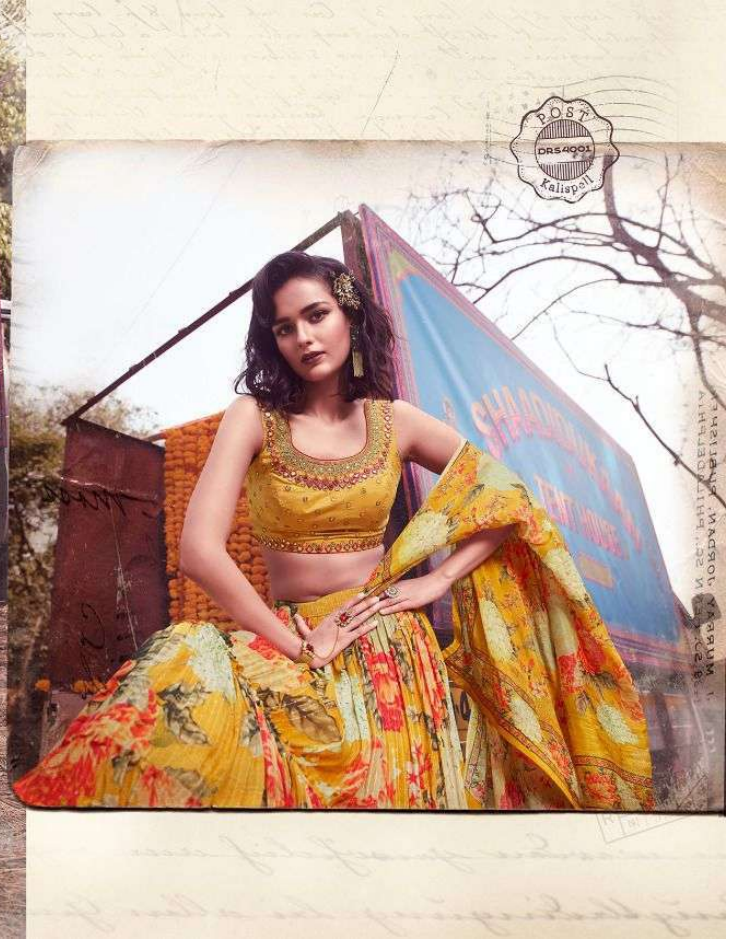

DRESS TIVE

*Mirable*

DRESS TIVE

*Mirable*

DRESSTIVE®

DRESS TIVE

DRESSTIVE

DRESSTIVE

DRESS TIVE

SKU	MAIN COLOUR	BLOUSE FACRIC	LEHANGA FABRIC	DUPATTA FABRIC	SIZE	WORK	PRICE
DR54001	YELLOW	ART SILK	CHINON	CHINON	SEMI STITCHED (FREE SIZE)	THREAD, HAND WORK	3130/- + 12%(GST) + SHIPPING.
DR54002	MUSTARD	ART SILK	CHINON	NET	SEMI STITCHED (FREE SIZE)	THREAD, HAND WORK	3465/- + 12%(GST) + SHIPPING.
DR54003	PEACH	CHINON	CHINON	CHINON	SEMI STITCHED (FREE SIZE)	THREAD, HAND WORK	3355/- + 12%(GST) + SHIPPING.
DR54004	PINK	CHINON	CHINON	CHINON	SEMI STITCHED (FREE SIZE)	THREAD, HAND WORK	3575/- + 12%(GST) + SHIPPING.

TOTAL DESIGNS: 4 PCS

AVERAGE RATE: ₹ 3381/-

TOTAL AMOUNT : ₹ 13525/-

SKU	MAIN COLOUR	BLOUSE FACRIC	LEHANGA FABRIC	DUPATTA FABRIC	SIZE	WORK	PRICE
DR54001	YELLOW	ART SILK	CHINON	CHINON	FULL STITCHED (38,40)	THREAD, HAND WORK	3630/- + 12%(GST) +SHIPPING.
DR54002	MUSTARD	ART SILK	CHINON	NET	FULL STITCHED (38,40)	THREAD, HAND WORK	3965/- + 12%(GST) +SHIPPING.
DR54003	PEACH	CHINON	CHINON	CHINON	FULL STITCHED (38,40)	THREAD, HAND WORK	3855/- + 12%(GST) +SHIPPING.
DR54004	PINK	CHINON	CHINON	CHINON	FULL STITCHED (38,40)	THREAD, HAND WORK	4075/- + 12%(GST) +SHIPPING.