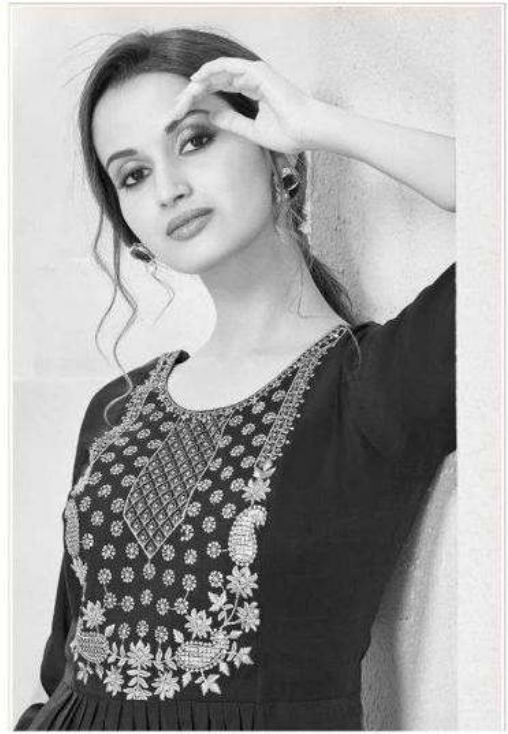

**BULLET**

43001

43002

43003

43004

43005

43006

43007

43008

**BULLET**

**BULLET**

Inspire by you

your own unique style and passion around you with each extraordinary collection and you simply inspire by you

43006

bring an such elegant collection to your wardrobe. it would redefine new trend and you are bound to look different

New trend

43008

*in a shining*  
**MOMENT**

*An art from that captures  
the movement and power of Nature's beauty.*

**YOUR**  
Unique style

43001

The rightmost panel features a smaller, centered image of the woman in the yellow dress. Below this image, the text "YOUR" is written in large, bold, white letters. Underneath "YOUR", the phrase "Unique style" is written in a smaller, elegant font. A small, stylized lotus logo is positioned to the right of "Unique style". At the bottom of this panel, the number "43001" is displayed in a gold font, with a lotus logo above it. The background of this panel is a light blue and white floral pattern.