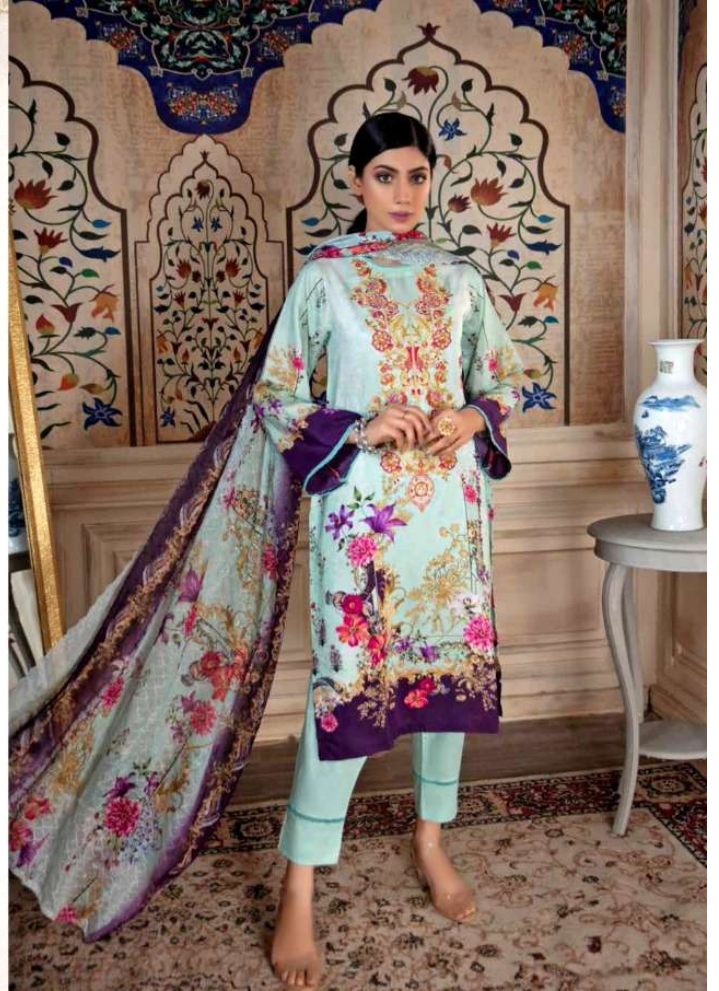

Madhav[®]
Fashion

MUMTAZ
karachi queen
Vol.07

Madhav[®]
Fashion

MUMTAZ
karachi queen
Vol.07

MUMTAZ
Karachi Queen

Style
7005

From the unique and distinct cool shades to beat the warmth, to the unique blends of drama on fabric, we bring forth the dresses that are a fashion statement on their own

MUMTAZ
karachi queen

Style
7006

Style.7001

Style.7002

Style.7003

Style.7004

Style.7005

Style.7006

<p><u>TOP</u></p> <p>Pure cotton - 2.50 MTR.</p>
<p><u>DUPATTA</u></p> <p>Mal-Mal cotton - 2.25 MTR.</p>
<p><u>BOTTOM</u></p> <p>Pure Solid cotton - 2.0 MTR.</p>

Madhav[®]
Fashion

MUMTAZ
karachi queen
Vol.07