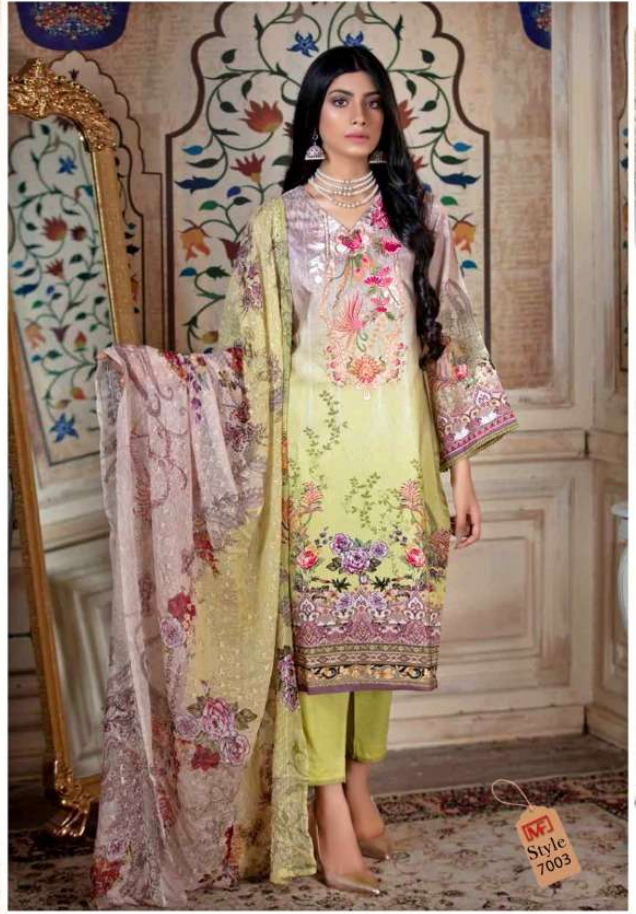

Madhav[®]
Fashion

MUMTAZ
karachi queen
Vol.07

Madhav[®]
Fashion

MUMTAZ
karachi queen
Vol.07

MUMTAZ
Karachi Queen

Style
7005

From the unique and distinct cool shades to beat the warmth, to the unique blends of drama on fabric, we bring forth the dresses that are a fashion statement on their own

MUMTAZ
karachi queen

Style
7006

Style.7001

Style.7002

Style.7003

Style.7004

Style.7005

Style.7006

<p><u>TOP</u></p> <p>Pure cotton - 2.50 MTR.</p>
<p><u>DUPATTA</u></p> <p>Mal-Mal cotton - 2.25 MTR.</p>
<p><u>BOTTOM</u></p> <p>Pure Solid cotton - 2.0 MTR.</p>

Madhav[®]
Fashion

MUMTAZ
karachi queen
Vol.07