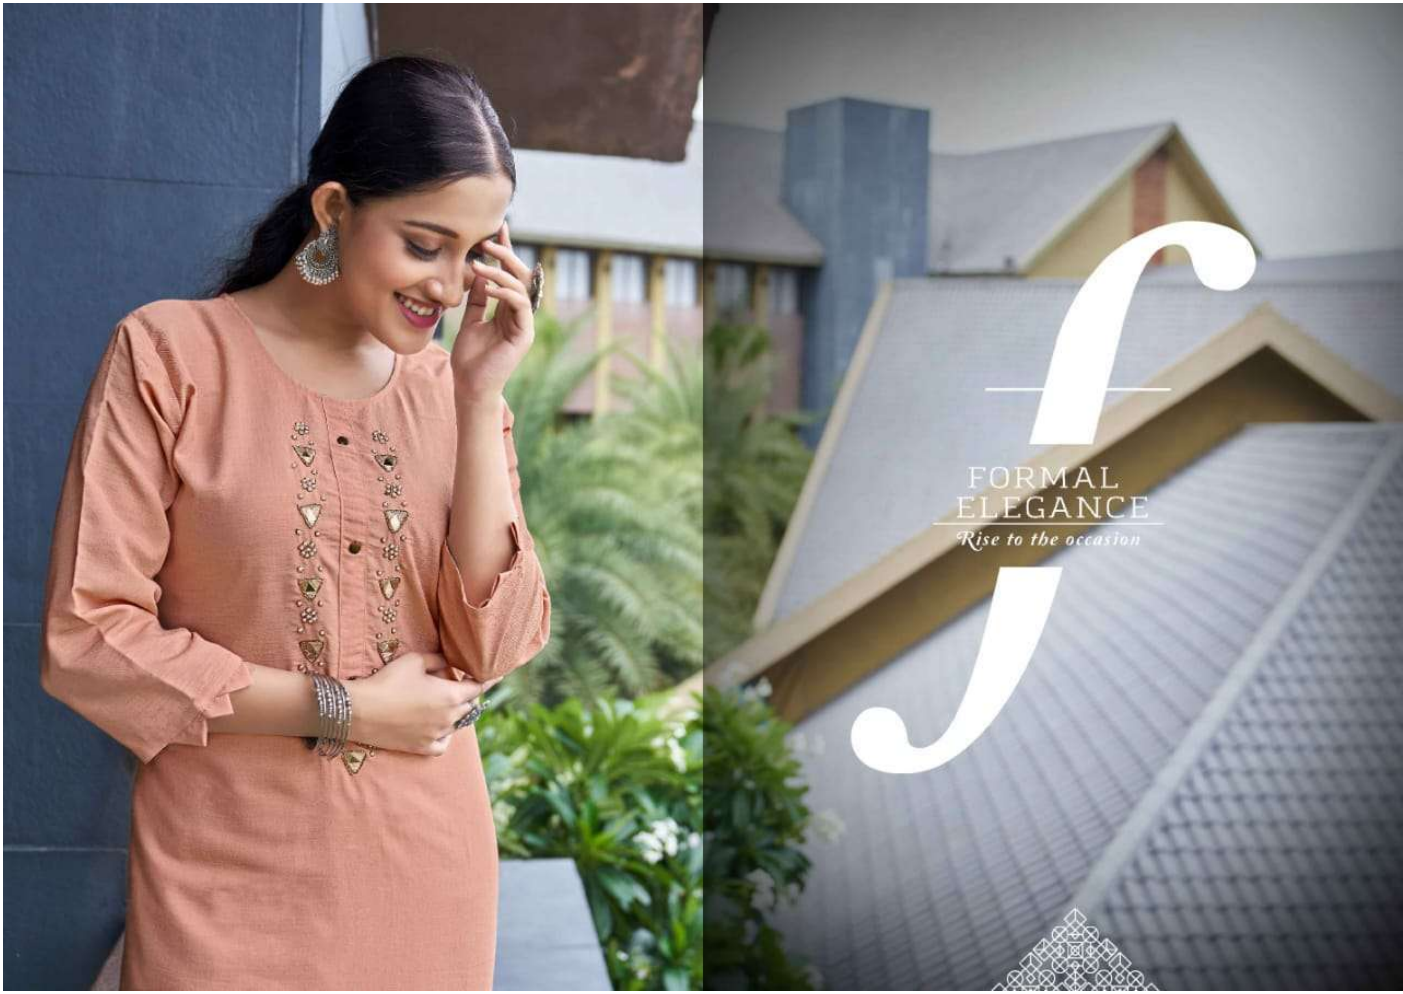

FORMAL
ELEGANCE

Rise to the occasion