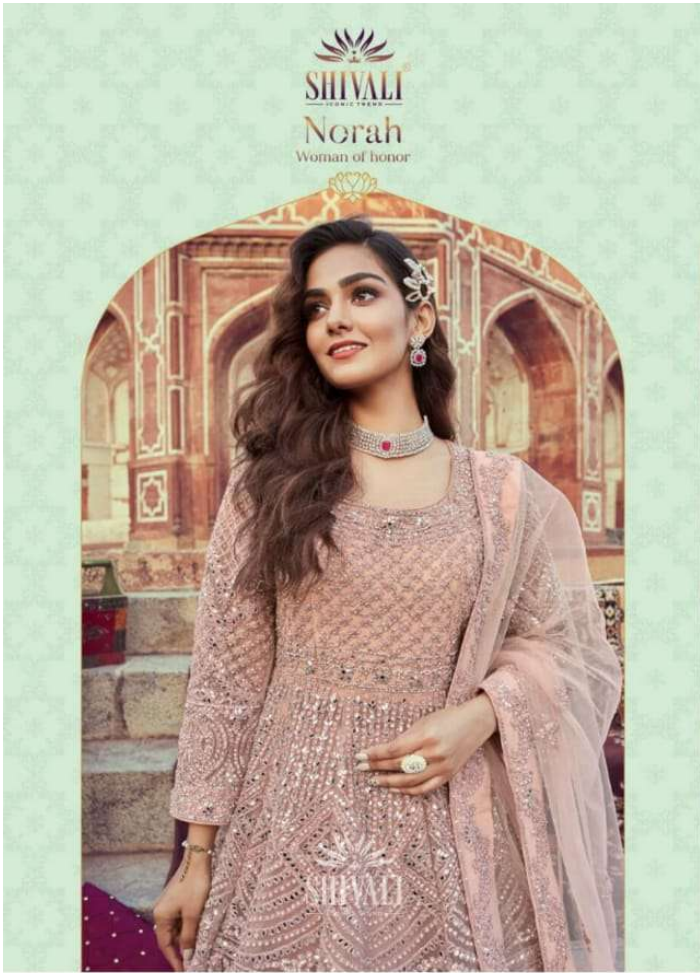

5125

L

SINGLE SINGLE
PC

4999

SHIVALI
— ICONIC TREND —

L XL COMBO 2749

SHIVALI

Noor
A sea of
sage green

SINGLE SINGLE PC

4625

SHIVALI
— ICONIC TREND —

L,XL
2 COLORS

FAB:GEORGETTE
2749

L,XL COMBO

FAB:GEORGETTE
4125

L,XL COMBO