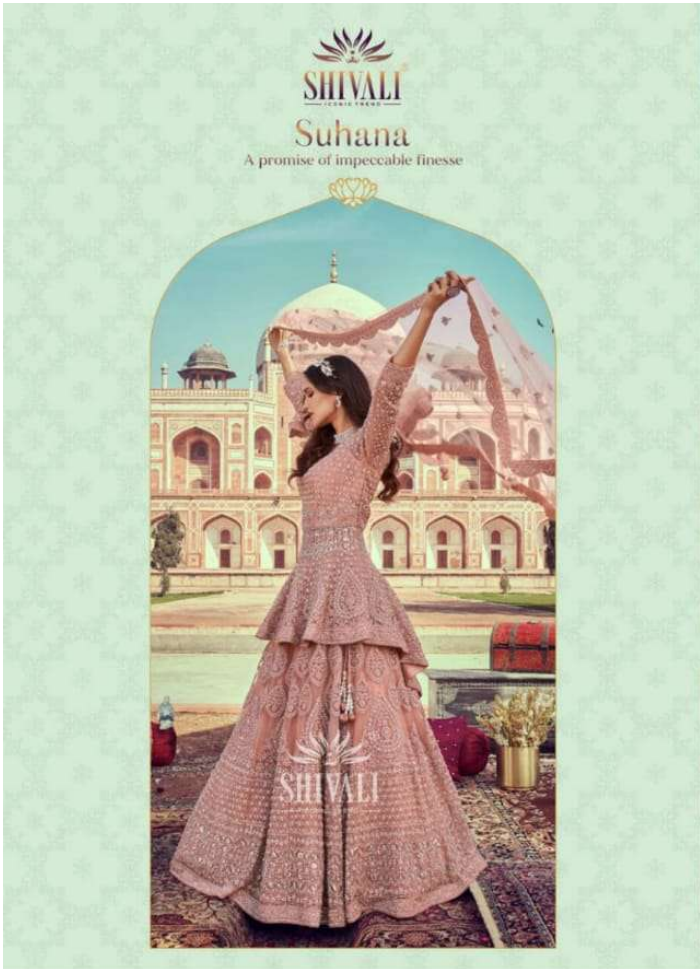

SHIVALI

SHIVALI

SHIVALI

L,XL COMBO
EXTRA XXL

3749

L,XL COMBO

4999

XXL

SINGLE SINGLE PC

4625

SHIVALI
— ICONIC TREND —

L,XL
2 COLORS

FAB:GEORGETTE
2749

L,XL COMBO

FAB:GEORGETTE
4125

L,XL COMBO