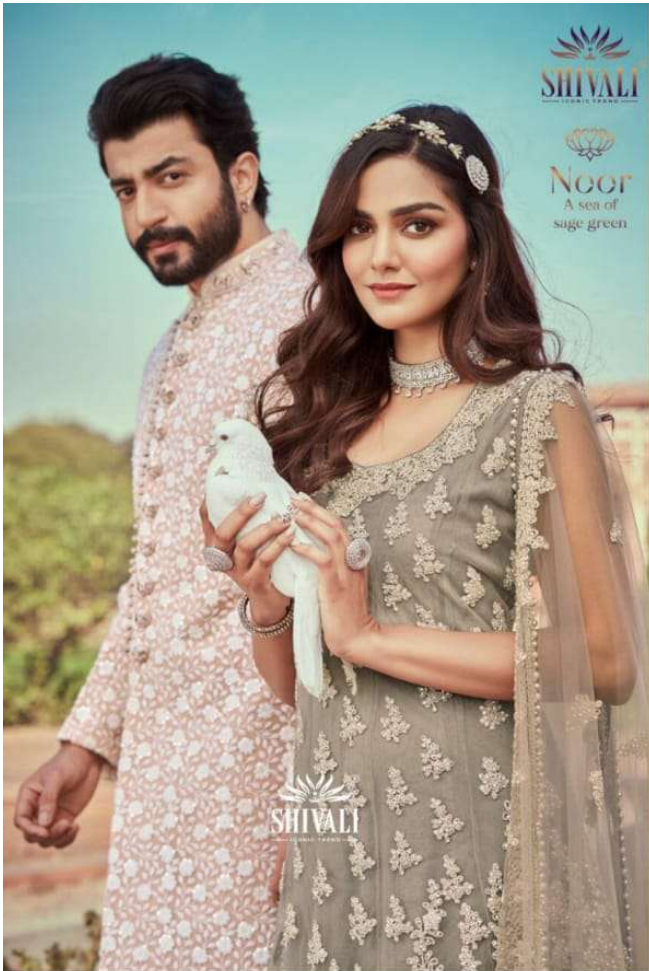

5125

L

SINGLE SINGLE
PC

4999

SHIVALI
— ICONIC TREND —

L XL COMBO 2749

SHIVALI

Noor
A sea of
sage green

SINGLE SINGLE PC

4625

SHIVALI
— ICONIC TREND —

L,XL
2 COLORS

FAB:GEORGETTE
2749

L,XL COMBO

FAB:GEORGETTE
4125

L,XL COMBO