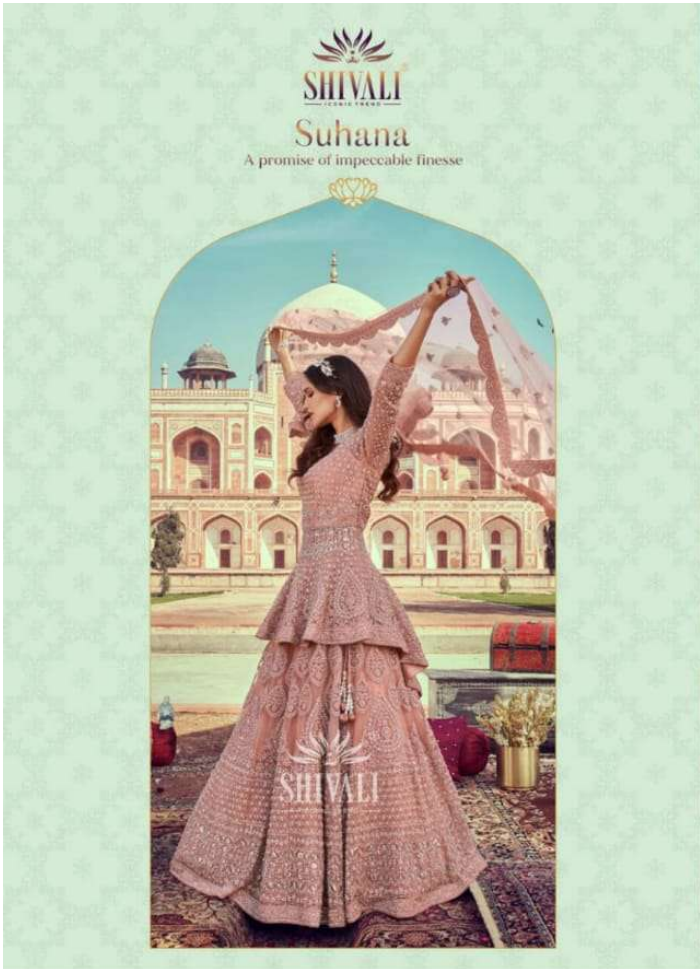

5125

L

SINGLE SINGLE
PC

4999

SHIVALI
— ICONIC TREND —

L XL COMBO 2749

L,XL COMBO
EXTRA XXL

3749