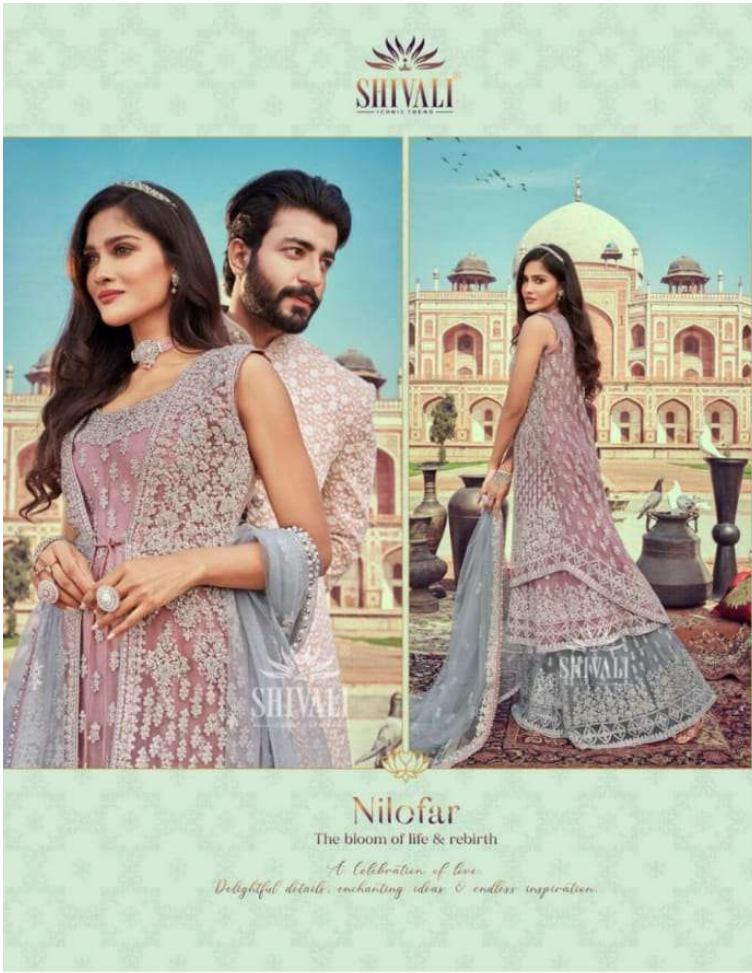

5125

L

SINGLE SINGLE  
PC

4999

SHIVALI  
ICONIC TREND

L XL COMBO 2749

L,XL COMBO  
EXTRA XXL

3749

L,XL COMBO

4999

XXL

SINGLE SINGLE PC

4625

**SHIVALI**  
— ICONIC TREND —

L,XL  
2 COLORS

FAB:GEORGETTE  
2749

SHIVALI

SHIVALI

L  
2 COLORS

5749

  
**SHIVALI**  
— ICONIC TREND —

L 2625 XL 2725 colou 2