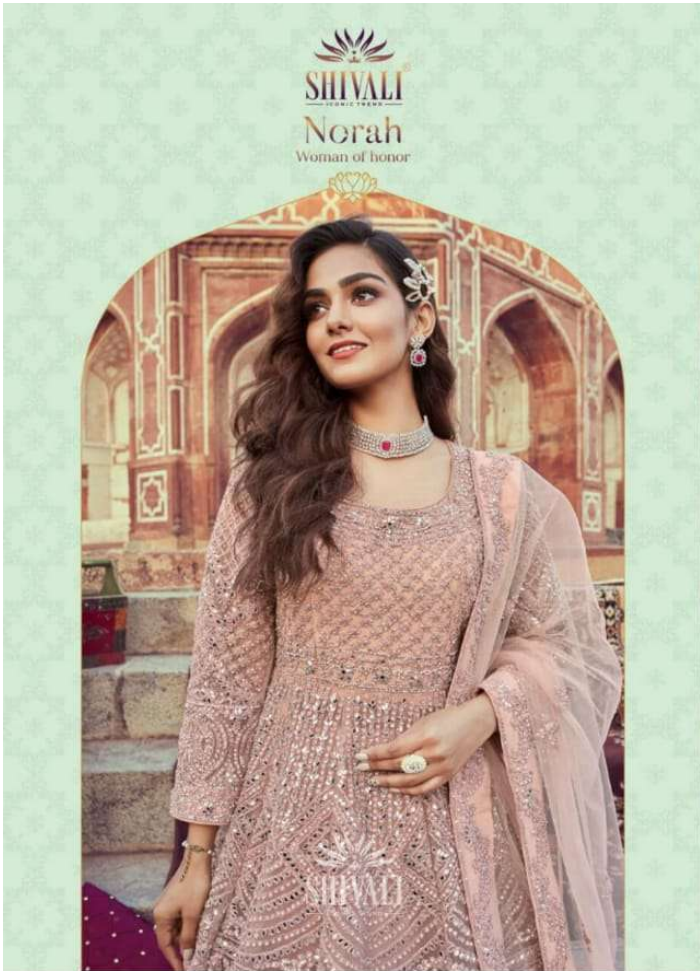

5125

L

SINGLE SINGLE  
PC

4999

SHIVALI  
ICONIC TREND

L XL COMBO 2749

L,XL COMBO  
EXTRA XXL

3749

L,XL COMBO

4999

XXL

SINGLE SINGLE PC

4625

**SHIVALI**  
— ICONIC TREND —

L,XL  
2 COLORS

FAB:GEORGETTE  
2749

SHIVALI

SHIVALI

L  
2 COLORS

5749

  
**SHIVALI**  
— ICONIC TREND —

L 2625 XL 2725 colou 2