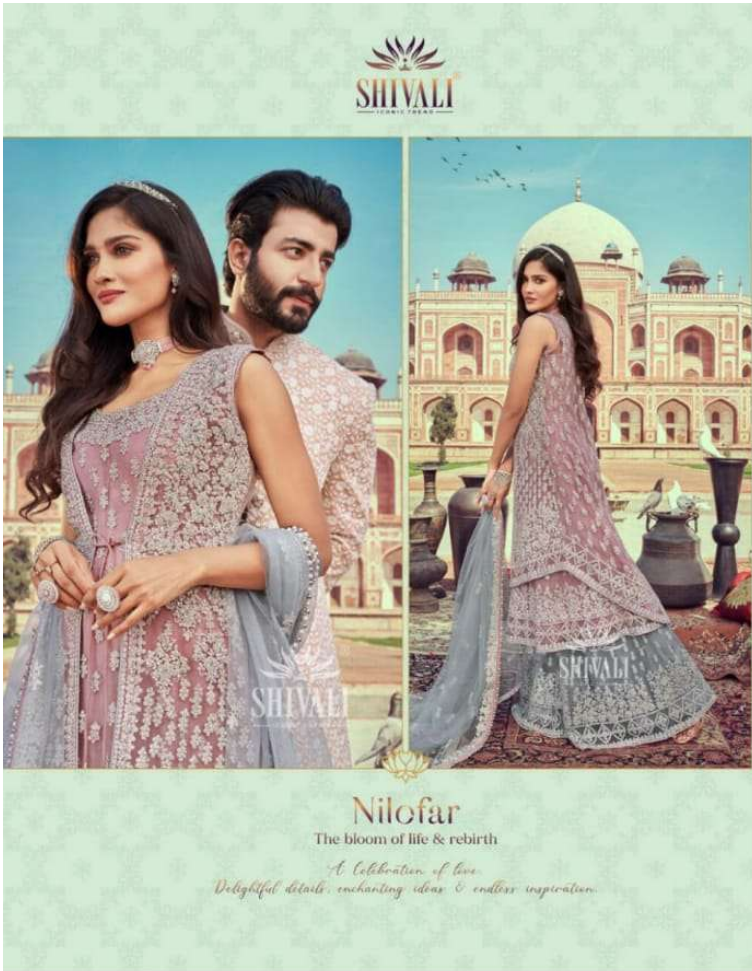

5125

L

SINGLE SINGLE
PC

4999

SHIVALI
— ICONIC TREND —

L XL COMBO 2749

SHIVALI

Noor
A sea of
sage green

SHIVALI

SHIVALI

SHIVALI

L,XL COMBO
EXTRA XXL

3749

L,XL COMBO

4999

XXL

SINGLE SINGLE PC

4625

SHIVALI
— ICONIC TREND —

L,XL
2 COLORS

FAB:GEORGETTE
2749

L,XL COMBO

FAB:GEORGETTE
4125

L,XL COMBO