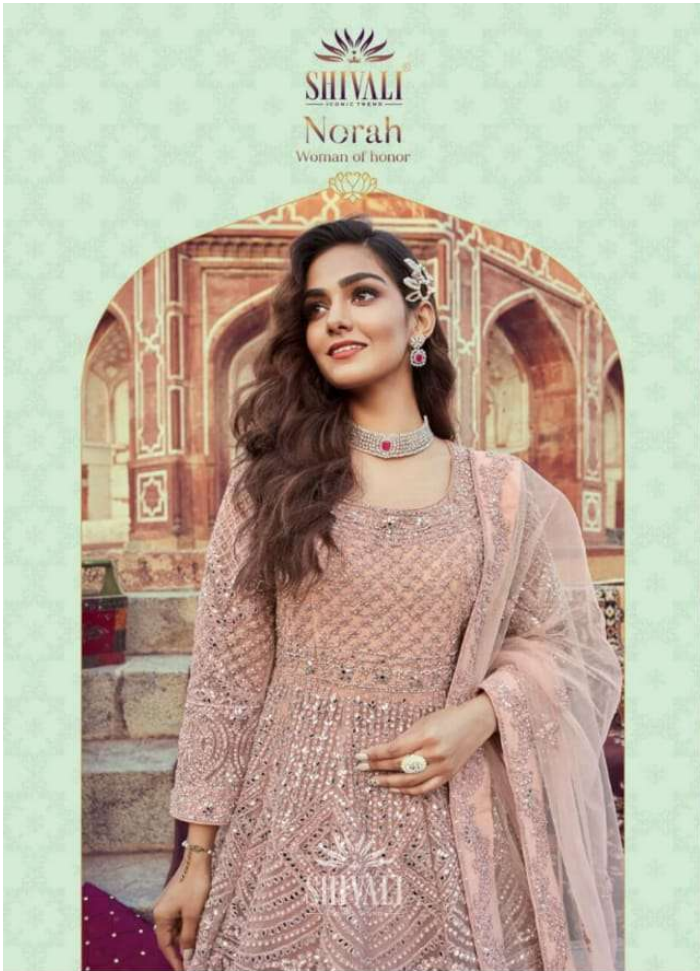

5125

L

SINGLE SINGLE
PC

4999

SHIVALI
— ICONIC TREND —

L XL COMBO 2749

L,XL COMBO
EXTRA XXL

3749

L,XL COMBO

4999

XXL

SINGLE SINGLE PC

4625

L,XL
2 COLORS

FAB:GEORGETTE
2749

L,XL COMBO

SHIVALI

L
2 COLORS

5749

SHIVALI
— ICONIC TREND —

L 2625 XL 2725 colou 2