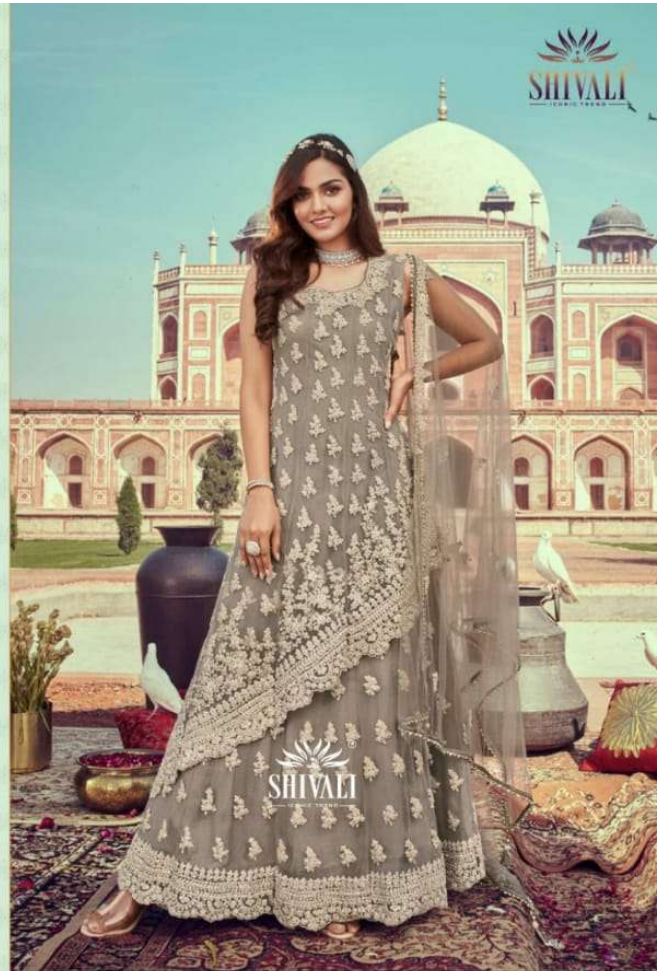

5125

L

SINGLE SINGLE  
PC

4999

SHIVALI  
ICONIC TREND

L XL COMBO 2749

L,XL COMBO  
EXTRA XXL

3749

L,XL COMBO

4999

XXL

SINGLE SINGLE PC

4625

**SHIVALI**  
— ICONIC TREND —

L,XL  
2 COLORS

FAB:GEORGETTE  
2749