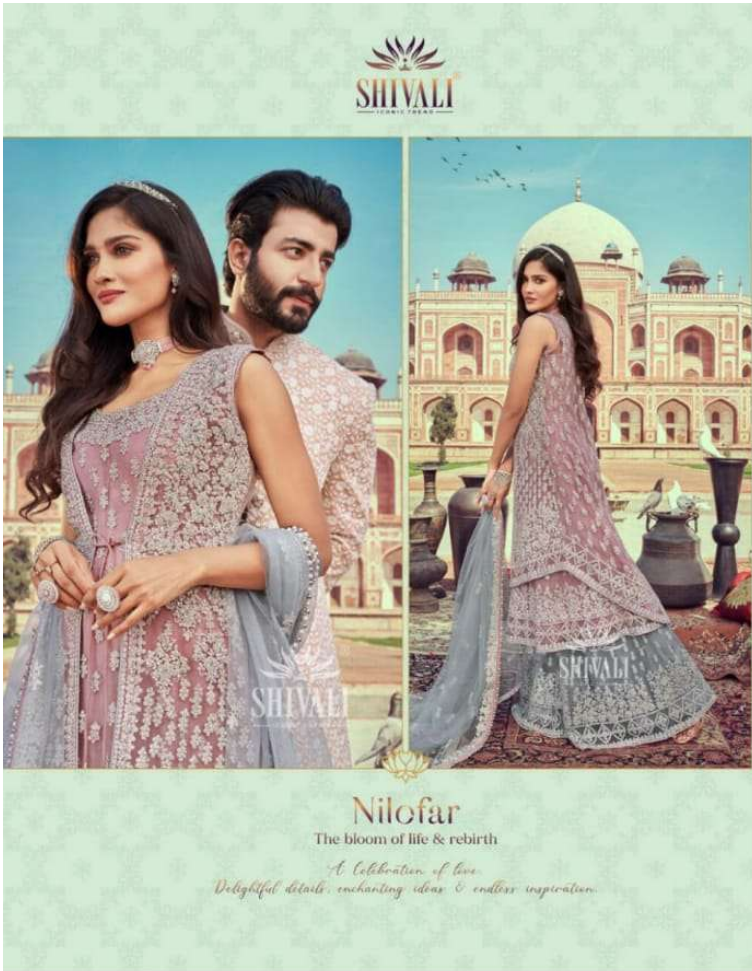

5125

L

SINGLE SINGLE
PC

4999

SHIVALI
— ICONIC TREND —

L XL COMBO 2749

L,XL COMBO
EXTRA XXL

3749

L,XL COMBO

4999

XXL

SINGLE SINGLE PC

4625

L,XL
2 COLORS

FAB:GEORGETTE
2749

L,XL COMBO