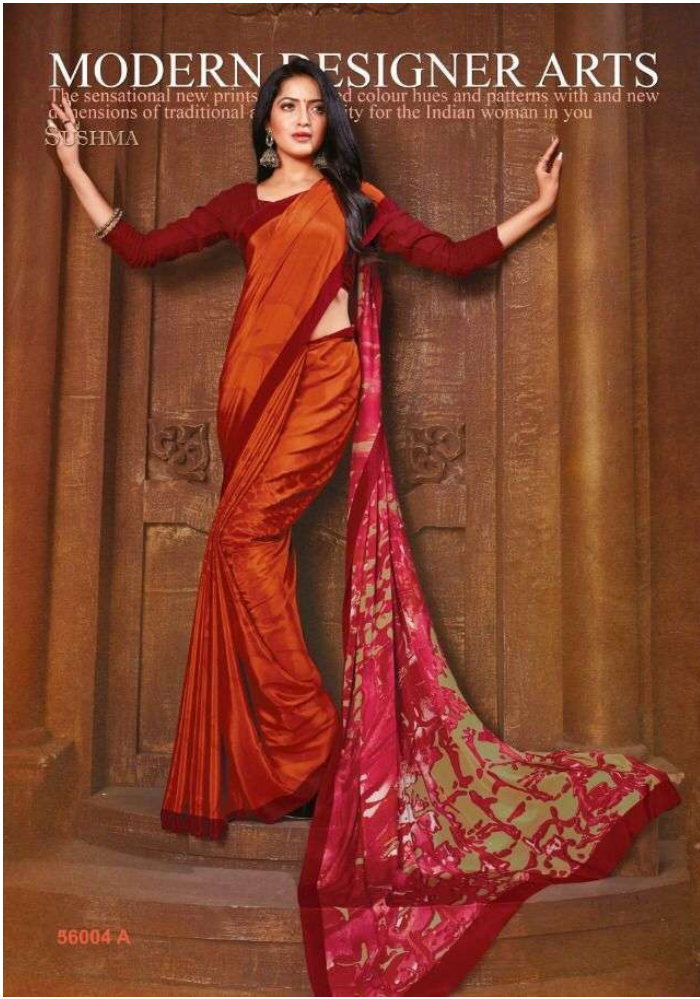

S

SUSHIMA

BRIGHT LIGHTS

MODERN DESIGNER ARTS

The sensational new prints with varied colour hues and patterns with and new dimensions of traditional for the Indian woman in you

SUSHMA

56004 A

NEW STYLES

The sensational new prints with varied colour hues and patterns with and new dimensions of tradition and modern style

SUSHMA

56004 B

S

SUSHIMA[®]

BRIGHT LIGHTS

MODERN DESIGNER ARTS

The sensational new prints with varied colour hues and patterns with and new dimensions of tradition and modernity for the Indian woman in you

SUSHMA

56005 A

NEW STYLES

The sensational new prints with varied colour hues and patterns with and new dimensions of tradition and modern style

SUSHMA

56005 B

56001 A 56001 B 56001 C

56002 A 56002 B 56003 A 56003 B 56003 C

SUSHMA

CREATING NEW TRENDS

The sensational new prints with varied colour hues and patterns with and new dimensions of traditional and modernity for the Indian woman in you