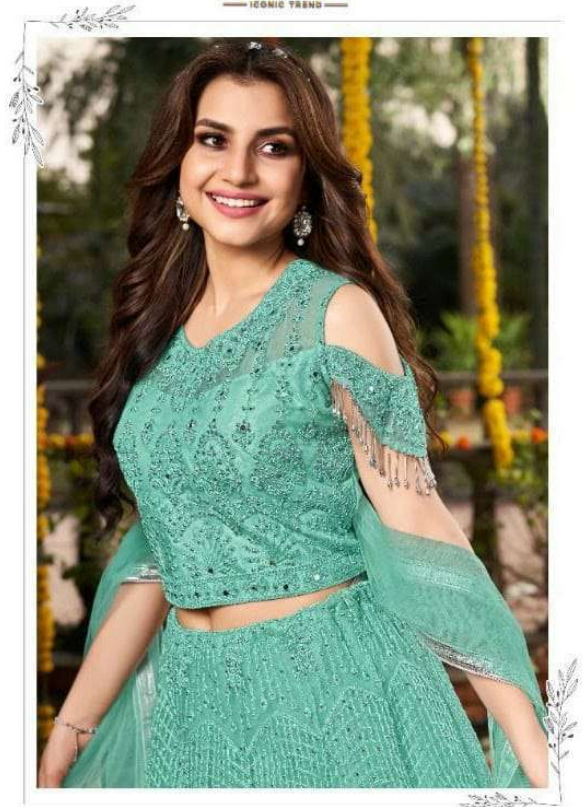

L
2 COLORS

SHIVALI
— ICONIC TREND —