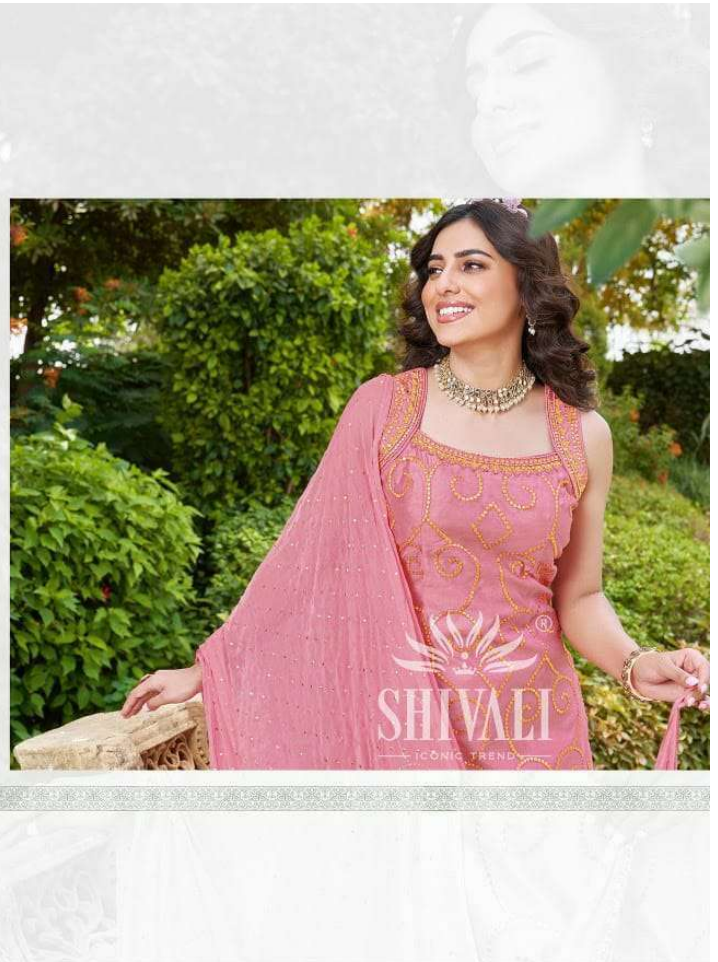

  
**SHIVALI**  
— ICONIC TREND —

  
C.I-47

L, XL, XXL  
COMBO

1499

**SHIVALI**  
ICONIC TREND

**SHIVALI**  
ICONIC TREND

JA-358

L, XL, XXL, 3XL  
3 COLORS

1125

  
**SHIVALI**  
— ICONIC TREND —

  
C.I-47

L, XL, XXL  
COMBO

1499

L,XL,XXL  
COMBO

1375

**SHIVALI**  
ICONIC TREND

C.I-140  
●●●

L,XL  
2 COLORS

1499

  
**SHIVALI**  
— ICONIC TREND —

This design shows our commitment towards unvelving the real beauty and personality of modern Indian women by offering fabrics.

**JA-306**

L,XL,XXL  
COMBO

1375

L,XL,XXL  
COMBO

233

1375

L,XL,XXL  
2 COLORS

1375

L,XL,XXL  
2 COLORS