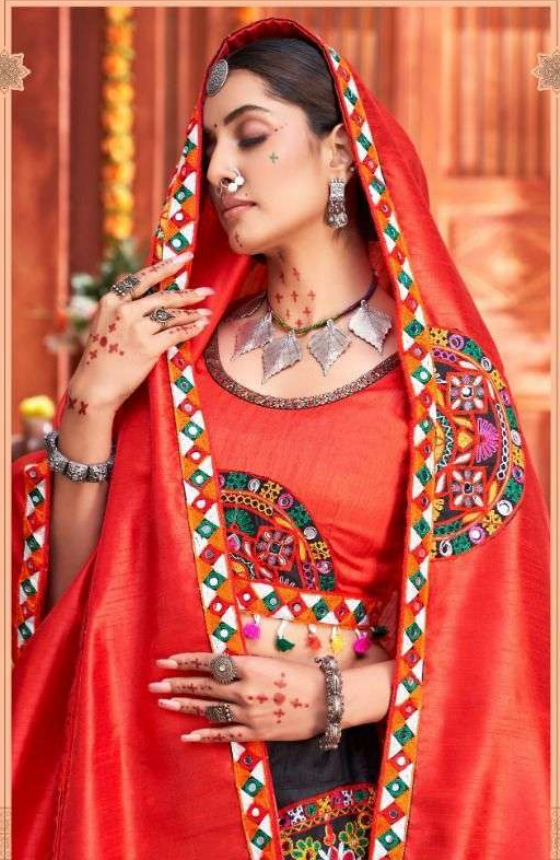

आaawiyd®

7014