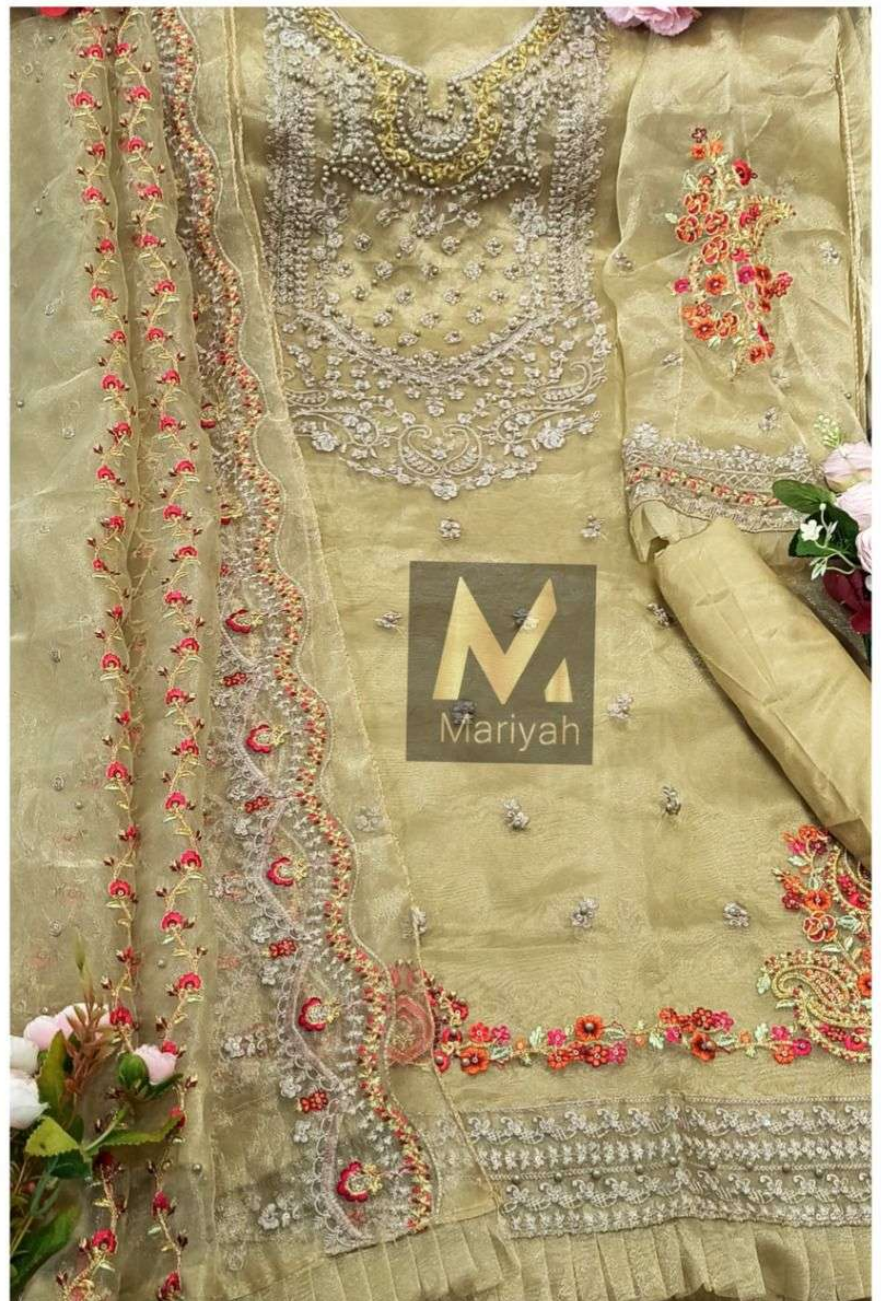

**M-44**

**TOP : Organza Embroidered And Pearl Work Semi Stitched**

**BOTTOM : Santoon Inner And Bottom Unstitched**

**DUPATTA : Organza Embroidered Pearl Work With Frill**

**M-42**

**TOP : Organza Embroidered And Pearl Work Semi Stitched**

**BOTTOM : Santoon Inner And Bottom Unstitched**

**DUPATTA : Organza Embroidered Pearl Work With Frill**

M  
Mariyah

M  
Mariyah

**M**  
Mariyah

M  
Mariyah

M  
Mariyah

**M-42**