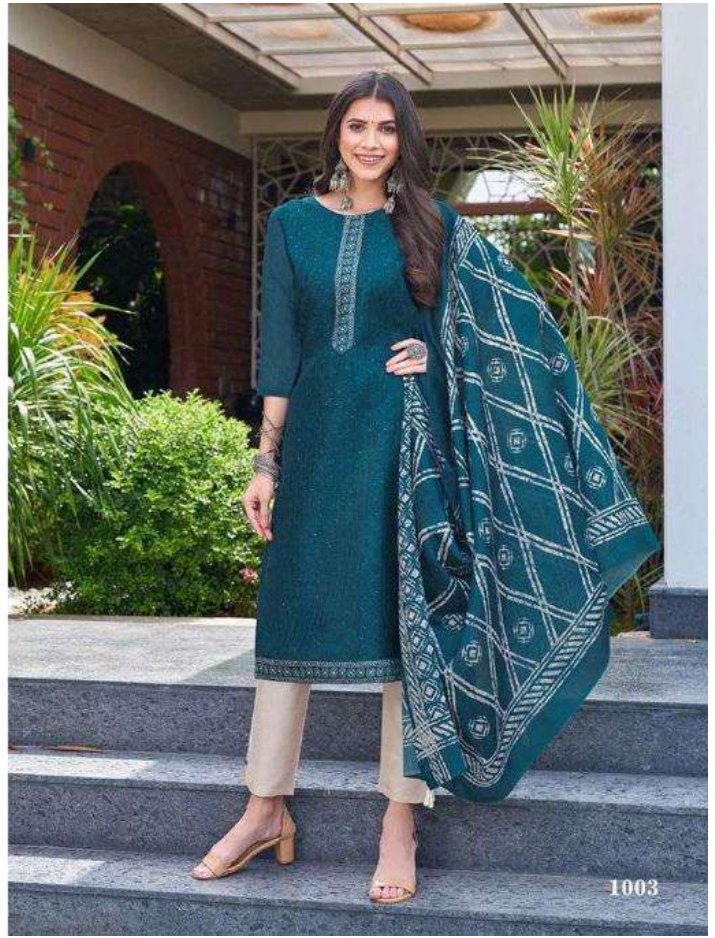

HARIYALI[®]
Fashion Starts Here

Khanak

HARIYAALI[®]
Fashion Starts Here

1001

1002

1003

1004

1005

1006

Khanak

HARIYAALI
Fashion Starts Here

Khanak

Fabric Detail

TOP	SLUBNEPS SILK EMBROIDERY WITH DIGITAL PRINT
DUPPATA	SLUB NEPS SILK DIGITAL PRINT
BOTTAM	TESLA SILK
INNAR	CRAP SILK
TOP LENGHT	46"
BOTTOM LENGHT	38" +
SIZE	M-L-XL-2XL