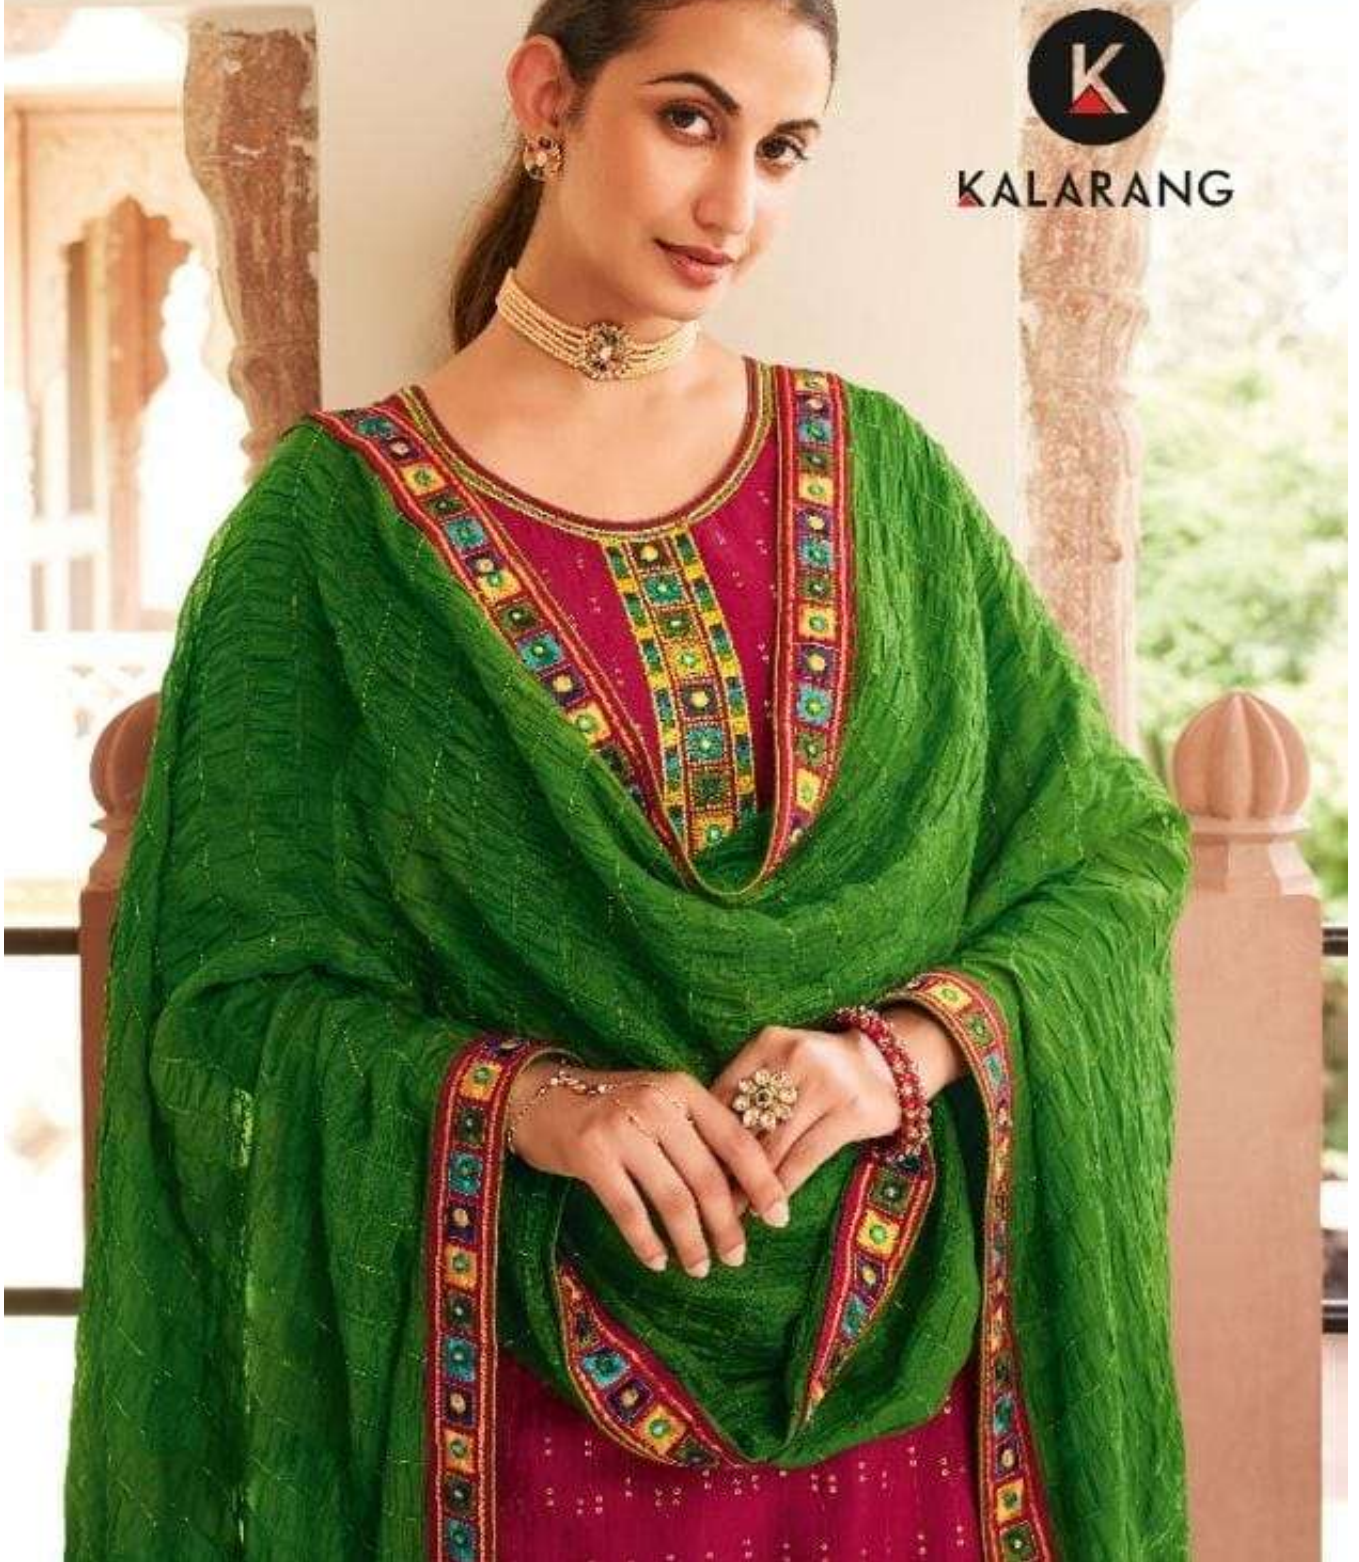

JASMINE

KALARANG